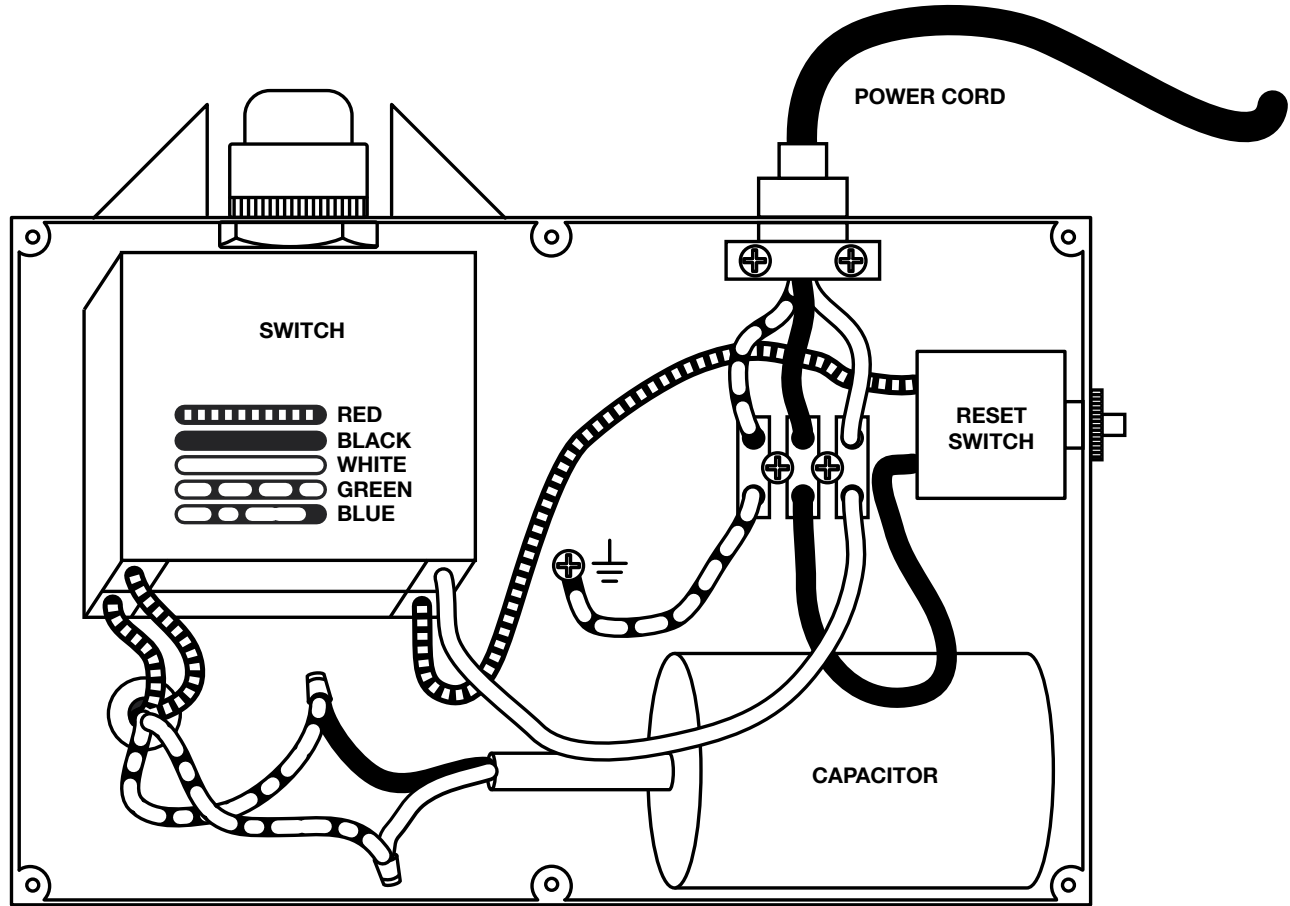

**RYOBI ELECTRIC LOG SPLITTER
MODEL NUMBER RY49701**

The model number will be found on a plate attached to the motor housing. Always mention the model number in all correspondence regarding your **ELECTRIC LOG SPLITTER** or when ordering repair parts.

PARTS LIST

KEY NO.	PART NUMBER	DESCRIPTION	QTY.
1	099077001503	RAM VALVE ASSEMBLY	1
2	099077001504	MAIN BODY ASSEMBLY	1
3	099077001505	BOLT ASSEMBLY	1
4	099077001065	O-RING	2
5	099077001053	GEAR HOUSING PLATE	1
6	099077001506	BOLT ASSEMBLY	1
7	099077001507	GEAR ASSEMBLY	1
8	099077001058	SLEEVE.....	4
9	099077001052	PIN	2
10	099077001508	NUT AND BOLT ASSEMBLY	1
11	099077001509	MOTOR ASSEMBLY	1
12	099077001036	SWITCH BOX ASSEMBLY	1
13	099077001121	FAN	1
14	099077001122	RETAINING RING.....	1
15	099077001123	SHROUD.....	1
16	099077001124	* SCREW (4 X 10 mm) W/WASHERS.....	3
17	099077001090	BOLT	1
18	099077001037	SWITCH.....	1
19	099077001039	CONNECTION TERMINAL	1
20	099077001042	CIRCUIT BREAKER	1
21	099077001044	POWER CORD	1
22	099077001043	* SCREW (M2.9 X 12 mm).....	6
23	099077001040	SWITCH BOX ASSEMBLY	1
24	099077001038	CAPACITOR.....	1
25	099077001125	STRAIN RELIEF	1
26	099077001059	O-RING	2
27	099077001064	GEAR PUMP COVER	1
	983000588	OPERATOR'S MANUAL (099077001108)	
	983000588R	REPAIR SHEET (REV:01)	
	08-12-05		

* STANDARD HARDWARE ITEM — MAY BE PURCHASED LOCALLY

RYOBI ELECTRIC LOG SPLITTER
MODEL NUMBER RY49701

WIRING DIAGRAM