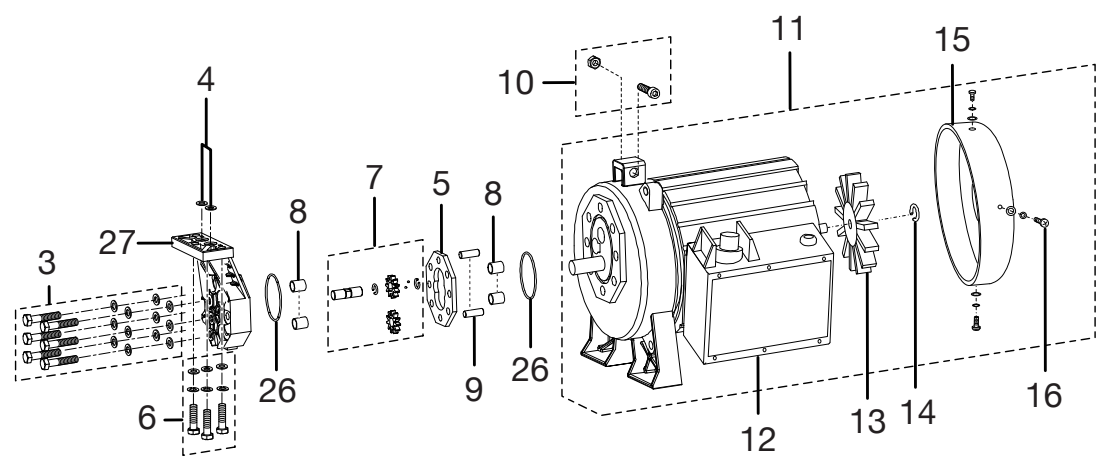

**RYOBI
ELECTRIC LOG SPLITTER
MODEL NO. RY49701
REPAIR SHEET**

RYOBI ELECTRIC LOG SPLITTER
MODEL NUMBER RY49701

**RYOBI ELECTRIC LOG SPLITTER
MODEL NUMBER RY49701**

The model number will be found on a plate attached to the motor housing. Always mention the model number in all correspondence regarding your **ELECTRIC LOG SPLITTER** or when ordering repair parts.

PARTS LIST

KEY NO.	PART NUMBER	DESCRIPTION	QTY.
1	099077001501	HYDRAULIC CONTROL LEVER	1
2	099077001075	CONTROL LEVER GUARD	1
3	099077001103	WARNING LABEL	1
4	099077001104	DATA LABEL	1
5	099077001101	BLEED SCREW INSTRUCTION LABEL.....	1
6	099077001100	WARNING LABEL	1
7	099077001102	BLEED SCREW LABEL.....	1
8	099077001018	* SCREW (M5 X 16 mm).....	2
9	099077001019	HANDLE.....	1
10	099077001088	* BOLT (M8 X 55 mm).....	8
11	099077001087	WASHER.....	8
12	099077001031	PLUG	2
13	099077001032	RUBBER GRIP	2
14	099077001099	LOGO LABEL.....	2
15	099077001502	WHEEL ASSEMBLY	2
16	099077001049	RUBBER FOOT (R)	1
17	099077001051	RUBBER FOOT (L).....	1
18	099077001070	WASHER.....	1
19	099077001071	NUT.....	1
20	099077001085	LEG FRAME (R)	1
21	099077001086	LEG FRAME (L).....	1
22	099077001025	O-RING	1
23	099077001026	WING BOLT	1
24	099077001029	O-RING	1
25	099077001030	DIPSTICK.....	1

* STANDARD HARDWARE ITEM – MAY BE PURCHASED LOCALLY

RYOBI ELECTRIC LOG SPLITTER
MODEL NUMBER RY49701

**RYOBI ELECTRIC LOG SPLITTER
MODEL NUMBER RY49701**

The model number will be found on a plate attached to the motor housing. Always mention the model number in all correspondence regarding your **ELECTRIC LOG SPLITTER** or when ordering repair parts.