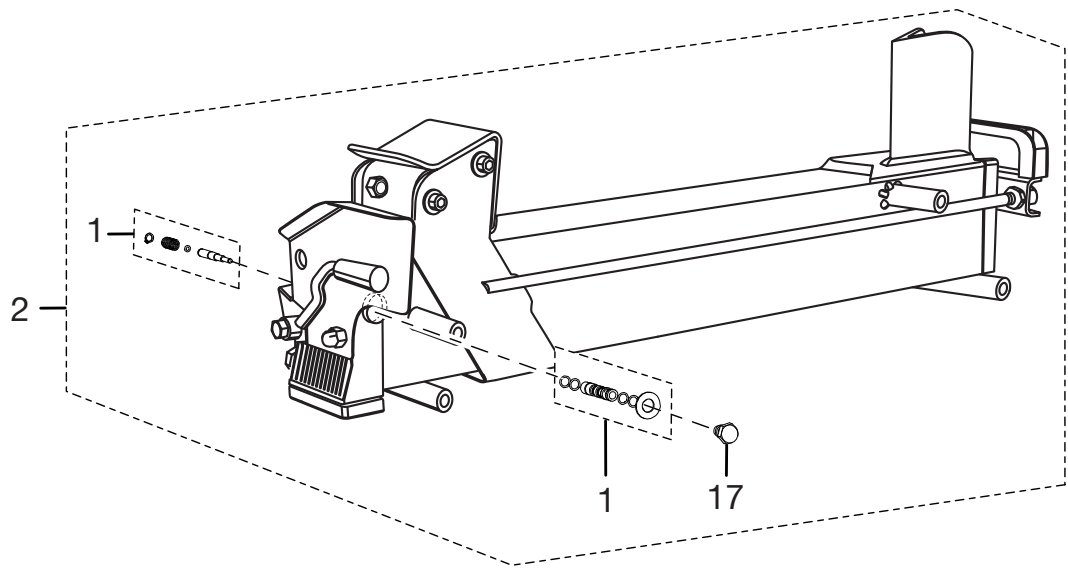

**RYOBI
ELECTRIC LOG SPLITTER
MODEL NO. RY49701
REPAIR SHEET**

RYOBI ELECTRIC LOG SPLITTER
MODEL NUMBER RY49701

**RYOBI ELECTRIC LOG SPLITTER
MODEL NUMBER RY49701**

The model number will be found on a plate attached to the motor housing. Always mention the model number in all correspondence regarding your **ELECTRIC LOG SPLITTER** or when ordering repair parts.

PARTS LIST

KEY NO.	PART NUMBER	DESCRIPTION	QTY.
1	099077001501	HYDRAULIC CONTROL LEVER	1
2	099077001075	CONTROL LEVER GUARD	1
3	099077001103	WARNING LABEL	1
4	099077001104	DATA LABEL	1
5	099077001101	BLEED SCREW INSTRUCTION LABEL.....	1
6	099077001100	WARNING LABEL	1
7	099077001102	BLEED SCREW LABEL.....	1
8	099077001018	* SCREW (M5 X 16 mm).....	2
9	099077001019	HANDLE.....	1
10	099077001088	* BOLT (M8 X 55 mm).....	8
11	099077001087	WASHER.....	8
12	099077001031	PLUG	2
13	099077001032	RUBBER GRIP	2
14	099077001099	LOGO LABEL.....	2
15	099077001502	WHEEL ASSEMBLY	2
16	099077001049	RUBBER FOOT (R)	1
17	099077001051	RUBBER FOOT (L).....	1
18	099077001070	WASHER.....	1
19	099077001071	NUT.....	1
20	099077001085	LEG FRAME (R)	1
21	099077001086	LEG FRAME (L).....	1
22	099077001025	O-RING	1
23	099077001026	WING BOLT	1
24	099077001029	O-RING	1
25	099077001030	DIPSTICK.....	1

* STANDARD HARDWARE ITEM – MAY BE PURCHASED LOCALLY

RYOBI ELECTRIC LOG SPLITTER
MODEL NUMBER RY49701

**RYOBI ELECTRIC LOG SPLITTER
MODEL NUMBER RY49701**

The model number will be found on a plate attached to the motor housing. Always mention the model number in all correspondence regarding your **ELECTRIC LOG SPLITTER** or when ordering repair parts.