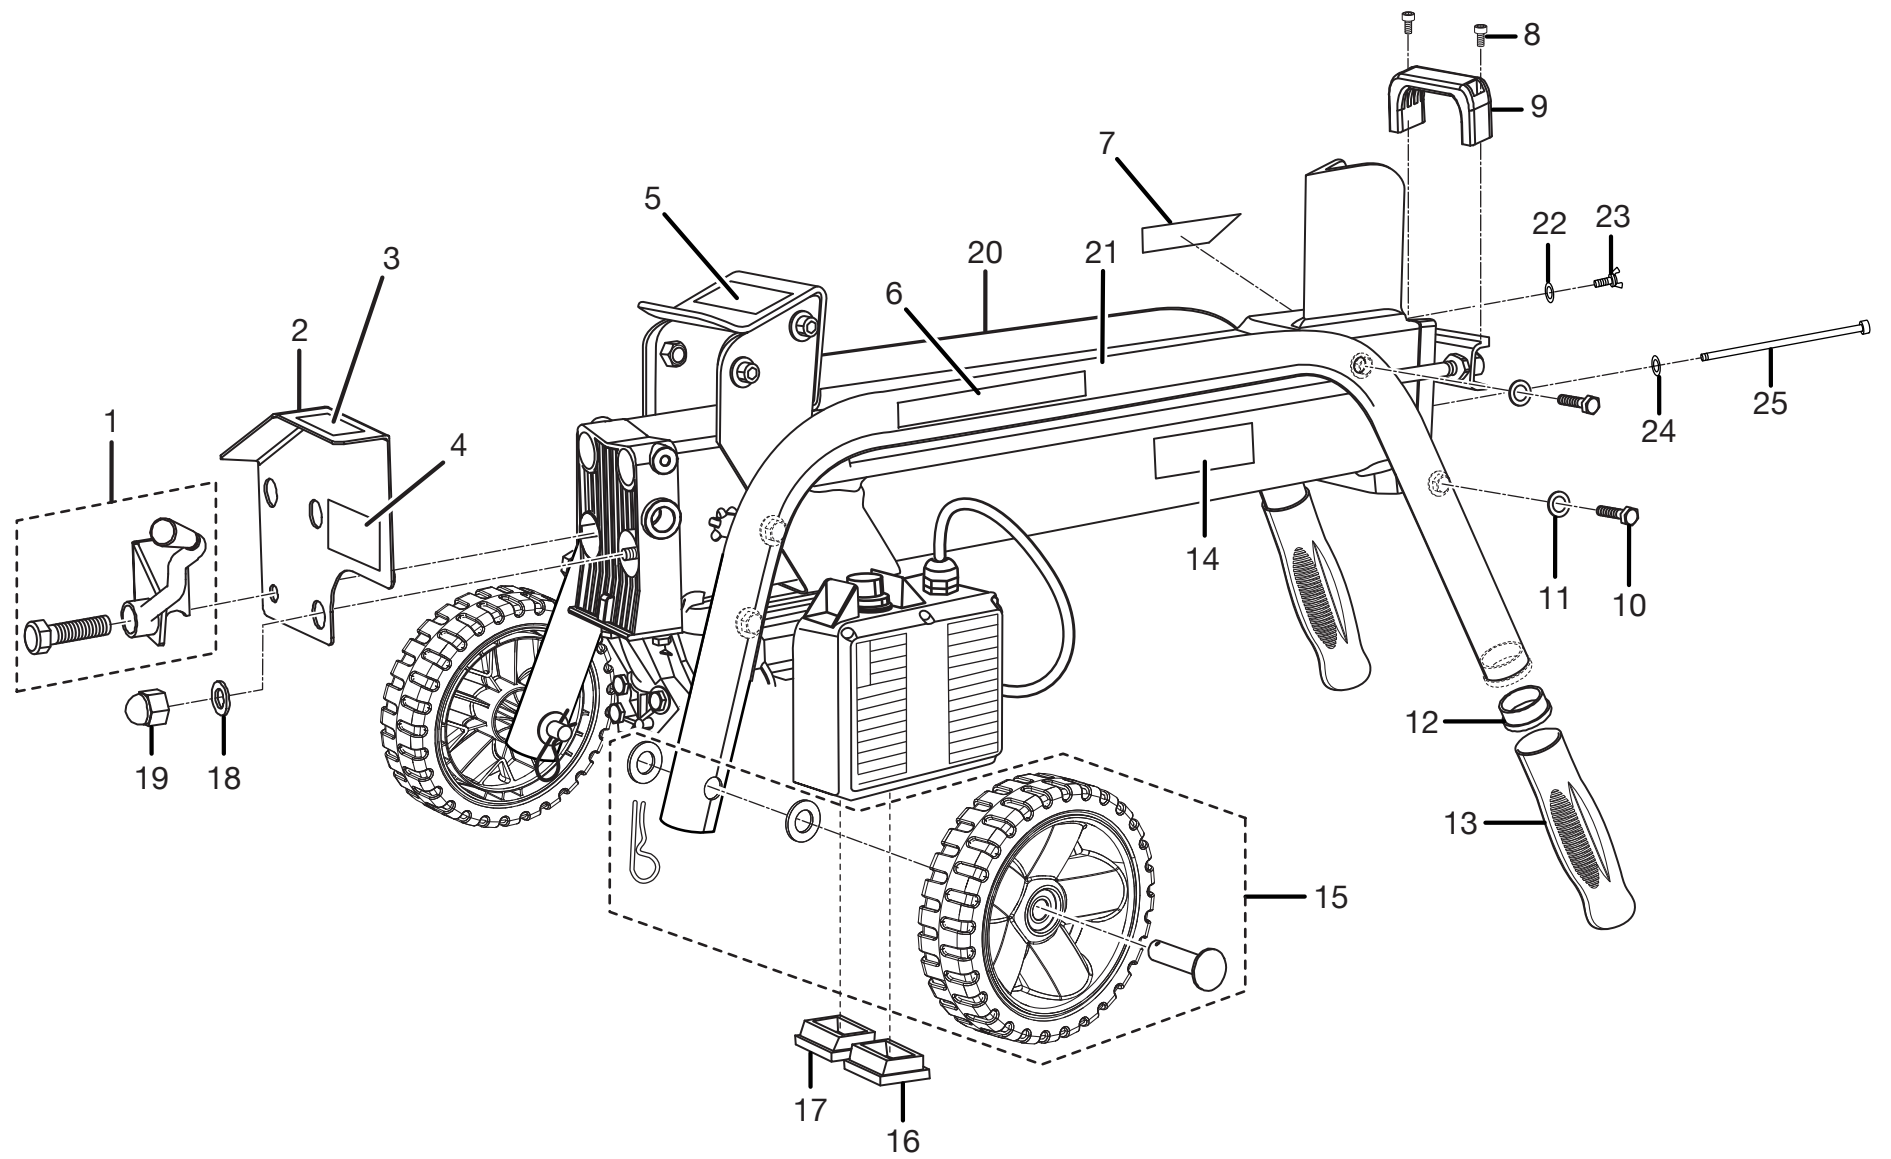

**RYOBI
ELECTRIC LOG SPLITTER
MODEL NO. RY49701
REPAIR SHEET**

RYOBI ELECTRIC LOG SPLITTER
MODEL NUMBER RY49701

**RYOBI ELECTRIC LOG SPLITTER
MODEL NUMBER RY49701**

The model number will be found on a plate attached to the motor housing. Always mention the model number in all correspondence regarding your **ELECTRIC LOG SPLITTER** or when ordering repair parts.

PARTS LIST

KEY NO.	PART NUMBER	DESCRIPTION	QTY.
1	099077001501	HYDRAULIC CONTROL LEVER	1
2	099077001075	CONTROL LEVER GUARD	1
3	099077001103	WARNING LABEL	1
4	099077001104	DATA LABEL	1
5	099077001101	BLEED SCREW INSTRUCTION LABEL.....	1
6	099077001100	WARNING LABEL	1
7	099077001102	BLEED SCREW LABEL.....	1
8	099077001018	* SCREW (M5 X 16 mm).....	2
9	099077001019	HANDLE.....	1
10	099077001088	* BOLT (M8 X 55 mm).....	8
11	099077001087	WASHER.....	8
12	099077001031	PLUG	2
13	099077001032	RUBBER GRIP	2
14	099077001099	LOGO LABEL.....	2
15	099077001502	WHEEL ASSEMBLY	2
16	099077001049	RUBBER FOOT (R)	1
17	099077001051	RUBBER FOOT (L).....	1
18	099077001070	WASHER.....	1
19	099077001071	NUT.....	1
20	099077001085	LEG FRAME (R)	1
21	099077001086	LEG FRAME (L).....	1
22	099077001025	O-RING	1
23	099077001026	WING BOLT	1
24	099077001029	O-RING	1
25	099077001030	DIPSTICK.....	1

* STANDARD HARDWARE ITEM – MAY BE PURCHASED LOCALLY

RYOBI ELECTRIC LOG SPLITTER
MODEL NUMBER RY49701

**RYOBI ELECTRIC LOG SPLITTER
MODEL NUMBER RY49701**

The model number will be found on a plate attached to the motor housing. Always mention the model number in all correspondence regarding your **ELECTRIC LOG SPLITTER** or when ordering repair parts.