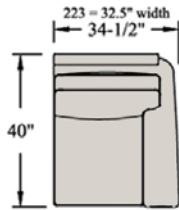

Popular Configurations

BRADINGTON  YOUNG

bradington-young.com

7

Select Your Configuration

OTTOMAN
-01

CHAIR
-25

ARMLESS CHAIR
-38

NESTING OTTOMAN
-NO

CORNER WEDGE
-68

L.A.F. CHAIR
-47

R.A.F. CHAIR
-48

L.A.F. LOVESEAT
-57

R.A.F. LOVESEAT
-58

SQUARE CORNER
-66

L.A.F. LOVESEAT
-57