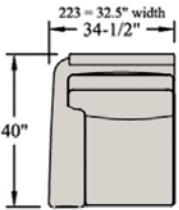

Popular Configurations

BRADINGTON  YOUNG

bradington-young.com

7

Select Your Configuration

OTTOMAN
-01

CHAIR
-25

ARMLESS CHAIR
-38

NESTING OTTOMAN
-NO

CORNER WEDGE
-68

L.A.F. CHAIR
-47

R.A.F. CHAIR
-48

L.A.F. LOVESEAT
-57

R.A.F. LOVESEAT
-58

SQUARE CORNER
-66

L.A.F. LOVESEAT
-57