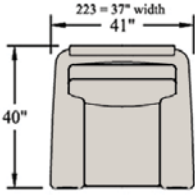

All styles offer multiple configurations. Line drawings and dimensions of the various pieces available in the collection are shown on the back page. The full range of components allow for a wide variety of configurations, thus providing the ability to fit in almost any scale of room. In addition, each style has a conversation sofa, large sofa, medium sofa, ottoman, nesting ottoman and a correlating recliner.

Popular Configurations

BRADINGTON  YOUNG

bradington-young.com

7

Select Your Configuration

OTTOMAN
-01

CHAIR
-25

ARMLESS CHAIR
-38

NESTING OTTOMAN
-NO

CORNER WEDGE
-68

L.A.F. CHAIR
-47

R.A.F. CHAIR
-48

L.A.F. LOVESEAT
-57

R.A.F. LOVESEAT
-58

SQUARE CORNER
-66

L.A.F. LOVESEAT
-57