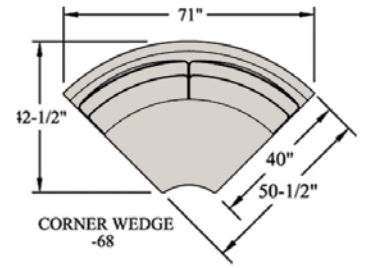

Popular Configurations

BRADINGTON  YOUNG

bradington-young.com

7

Select Your Configuration

OTTOMAN
-01

CHAIR
-25

ARMLESS CHAIR
-38

NESTING OTTOMAN
-NO

CORNER WEDGE
-68

L.A.F. CHAIR
-47

R.A.F. CHAIR
-48

L.A.F. LOVESEAT
-57

R.A.F. LOVESEAT
-58

SQUARE CORNER
-66

L.A.F. LOVESEAT
-57