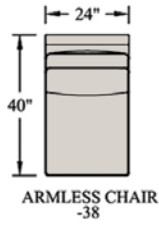

Popular Configurations

BRADINGTON  YOUNG

bradington-young.com

7

Select Your Configuration

OTTOMAN
-01

CHAIR
-25

ARMLESS CHAIR
-38

NESTING OTTOMAN
-NO

CORNER WEDGE
-68

L.A.F. CHAIR
-47

R.A.F. CHAIR
-48

L.A.F. LOVESEAT
-57

R.A.F. LOVESEAT
-58

SQUARE CORNER
-66

L.A.F. LOVESEAT
-57