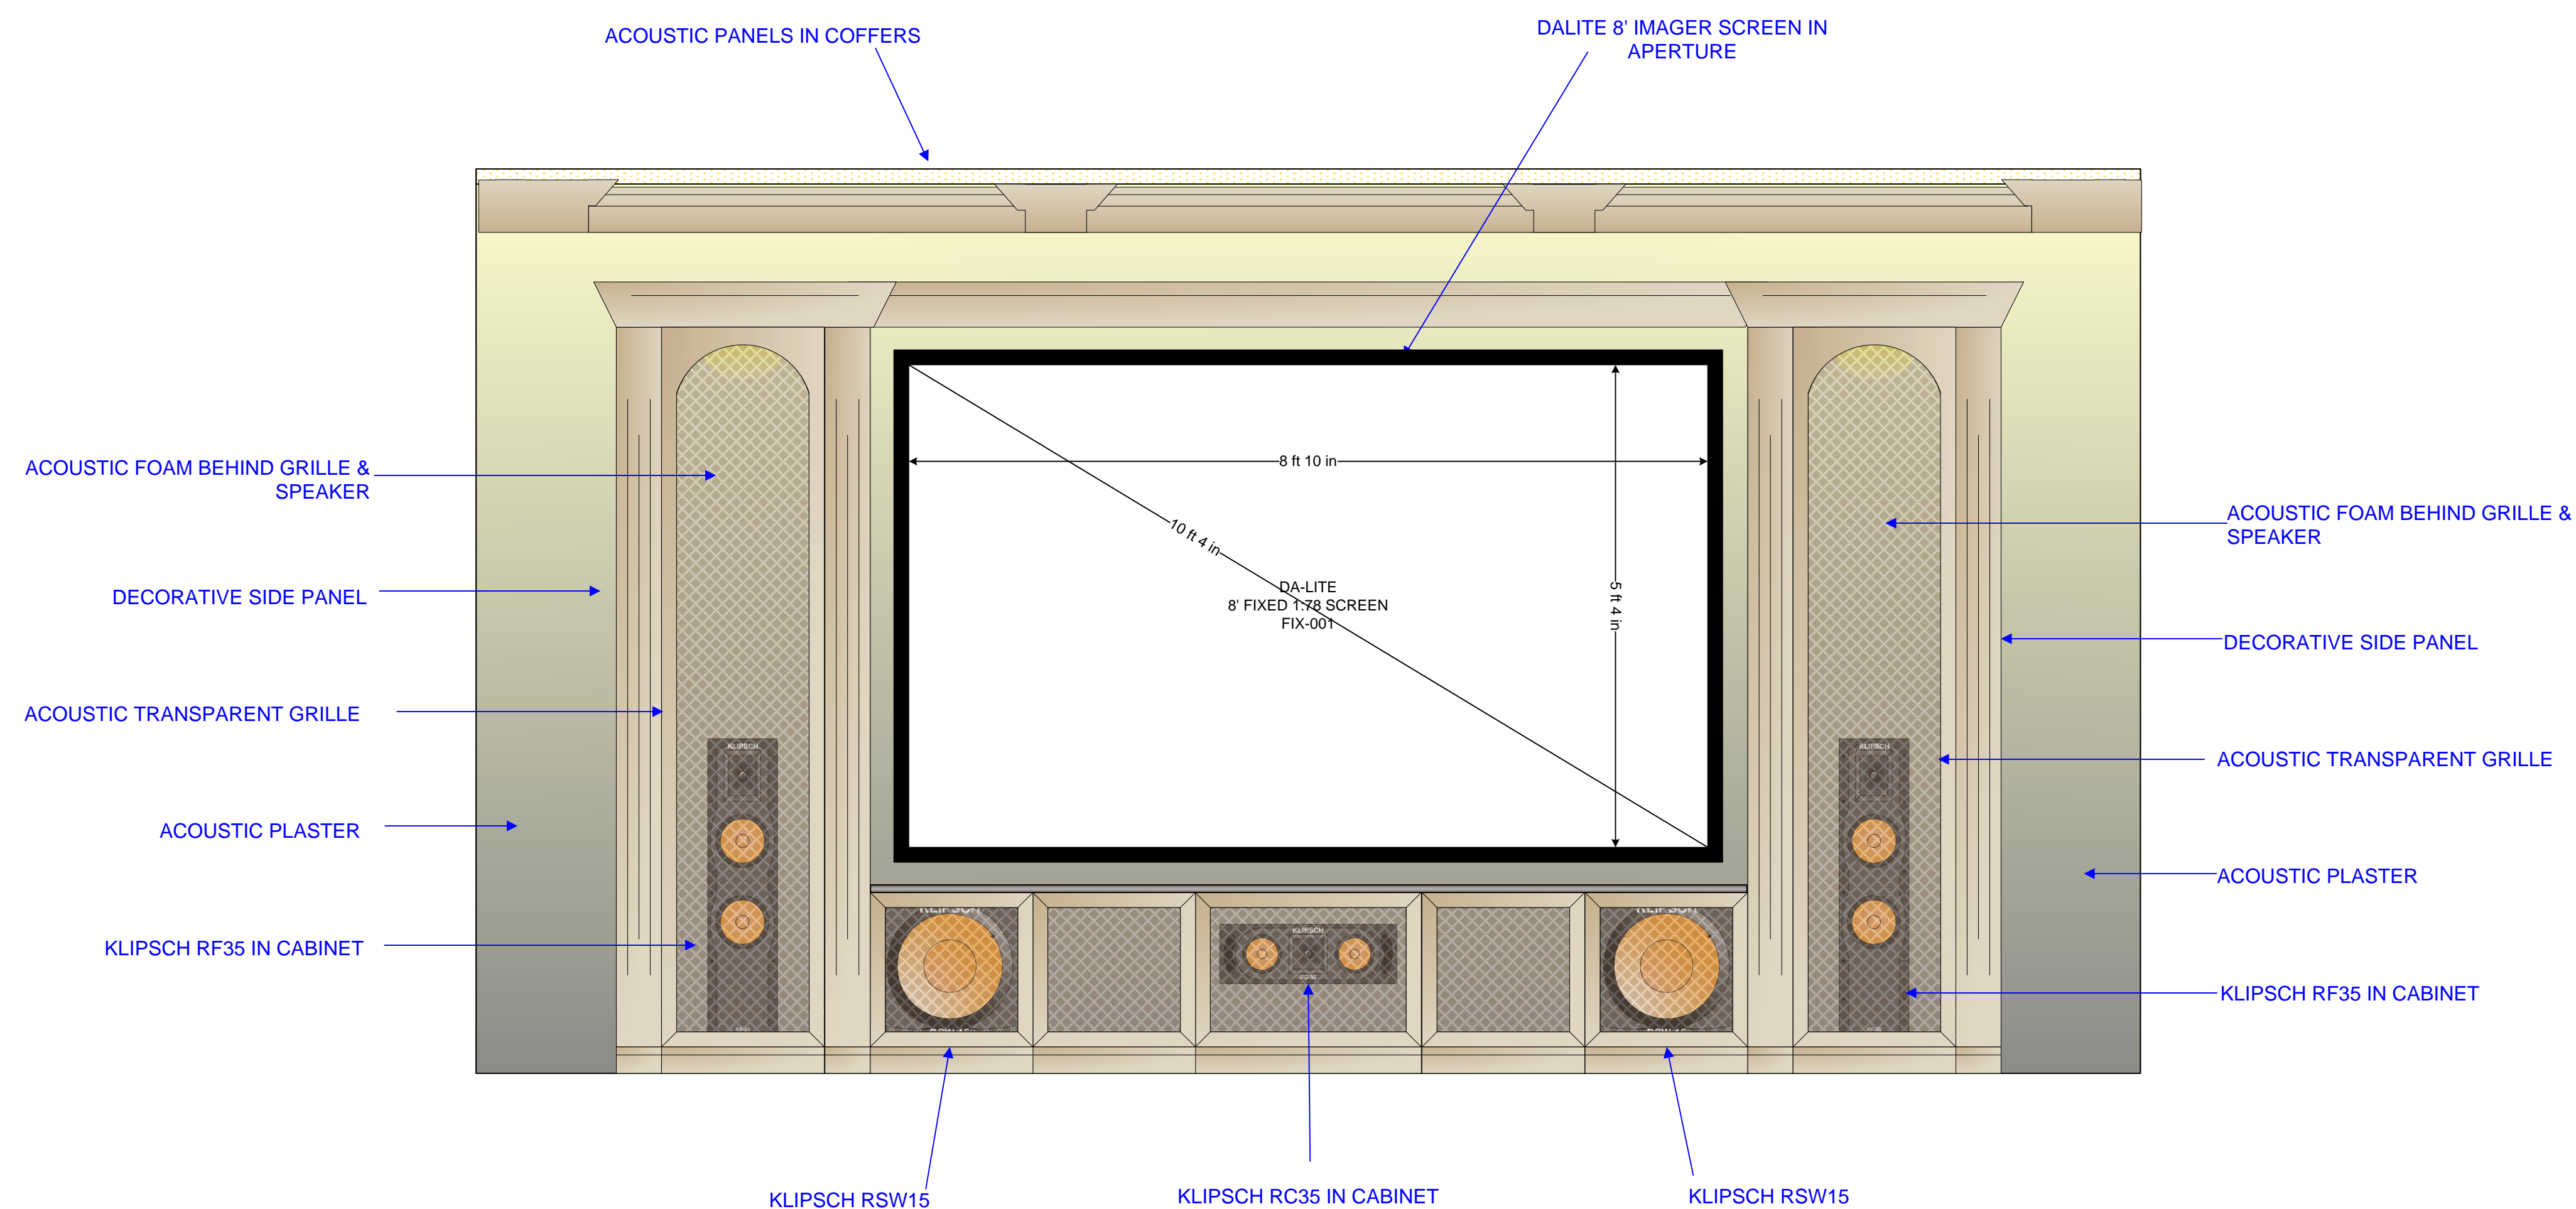

HOME THEATER SCREEN WALL FINISH OPENINGS

HOUSEWIDE HEAD END

Dates:
 Created 6/15/2007
 11:02:00 AM
 Modified 15/06/2007
 Printed 05/05/2004

Dickinson House
 1986 Somewhere in
 Time Road
 London, CT 06320