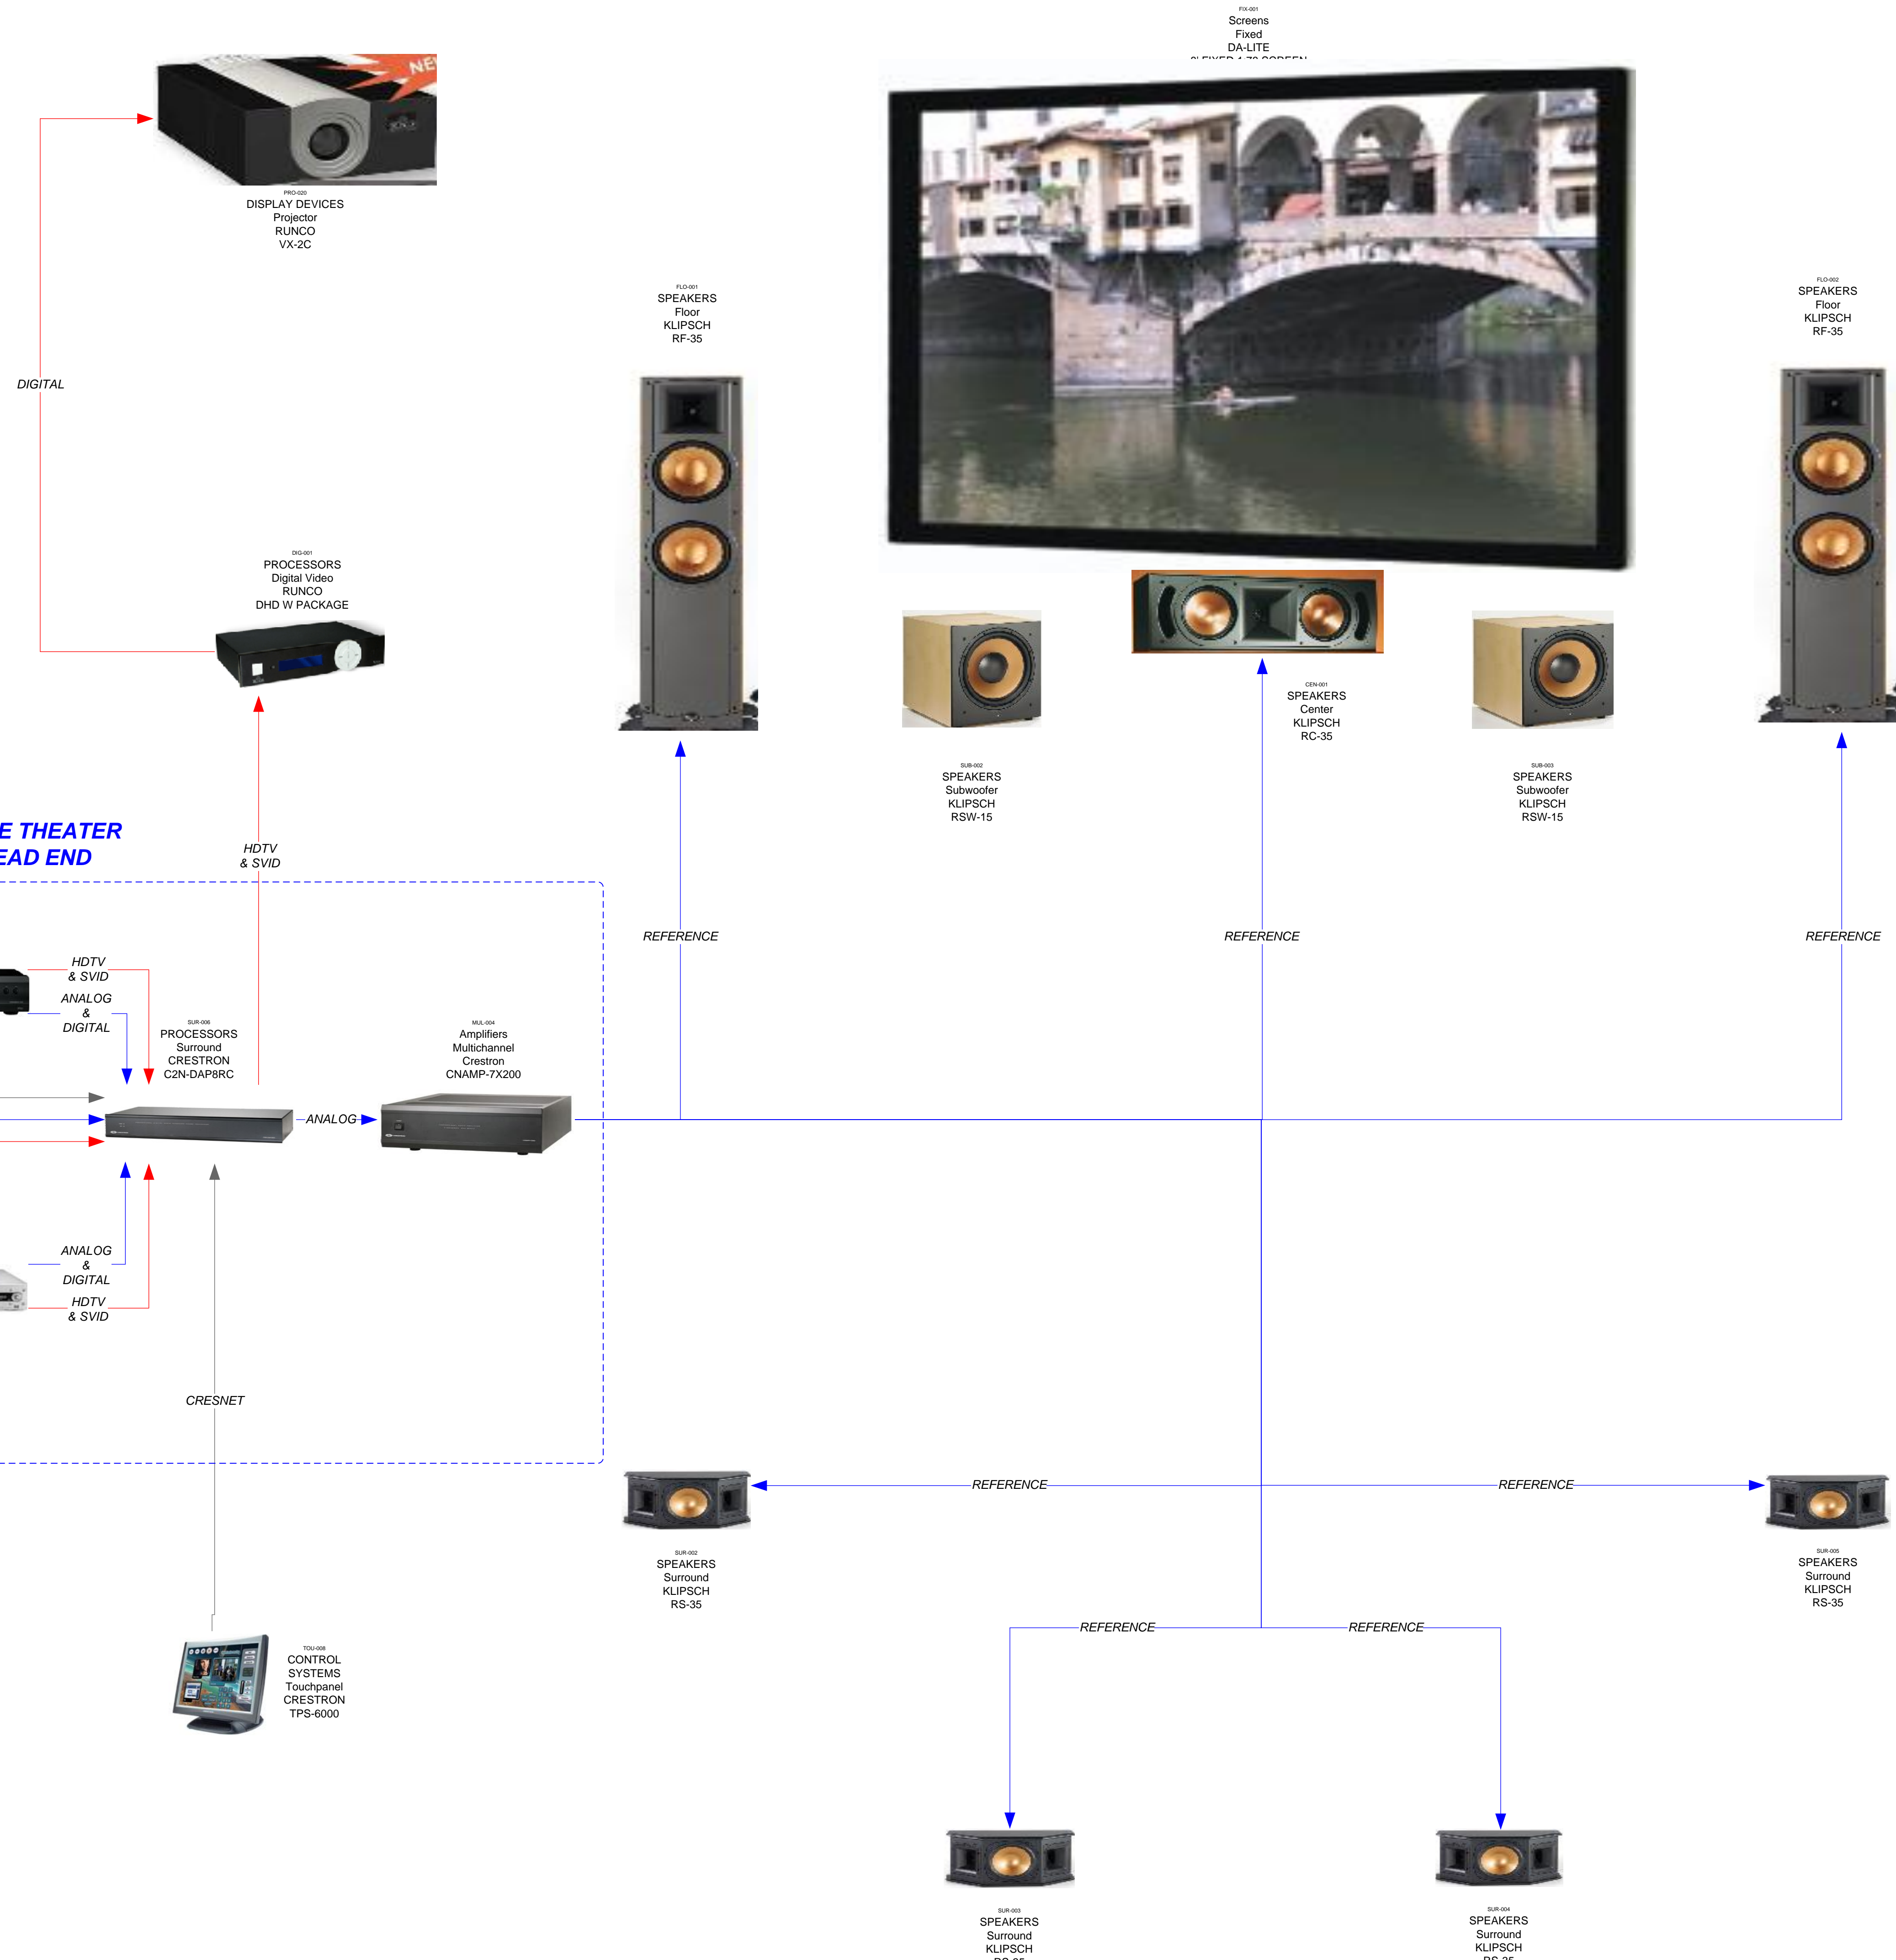

SYMBOL LEGEND

	CEILING SPEAKER
	WALL SPEAKER
	OUTDOOR SPEAKER
	LANDSCAPE SPEAKER
	SUBWOOFER
	VIDEO PLATE
	NETWORK/PHONE PLATE
	WINDOW COVERING MOTOR
	LUTRON KEYPAD
	12 BUTTON KEYPAD
	CT 1000 TOUCHSCREEN
	TPS TOUCHSCREEN
	TABLE TOP TOUCHSCREEN

Dickinson House
 1986 Somewhere in
 Time Road
 London, CT 06320

COVER

AV-C1

HOME THEATER SIGNAL FLOW

CONTROL & HOUSEWIDE AV HEAD END

HOME THEATER HEAD END

Dates:
 Created 6/15/2007
 11:02:00 AM
 Modified 15/06/2007
 Printed 05/05/2004

HOME THEATER SCREEN WALL FINISH OPENINGS

HOUSEWIDE HEAD END

Dates:
 Created 6/15/2007
 11:02:00 AM
 Modified 15/06/2007
 Printed 05/05/2004

Dickinson House
 1986 Somewhere in
 Time Road
 London, CT 06320

ELEVATIONS

AV-E1

THEATER SCHEMATIC

Dates:
 Created 6/15/2007
 11:02:00 AM
 Modified 15/06/2007
 Printed 05/05/2004

Dickinson House
 1986 Somewhere in
 Time Road
 London, CT 06320

THEATER SCHEMATIC AV-S1