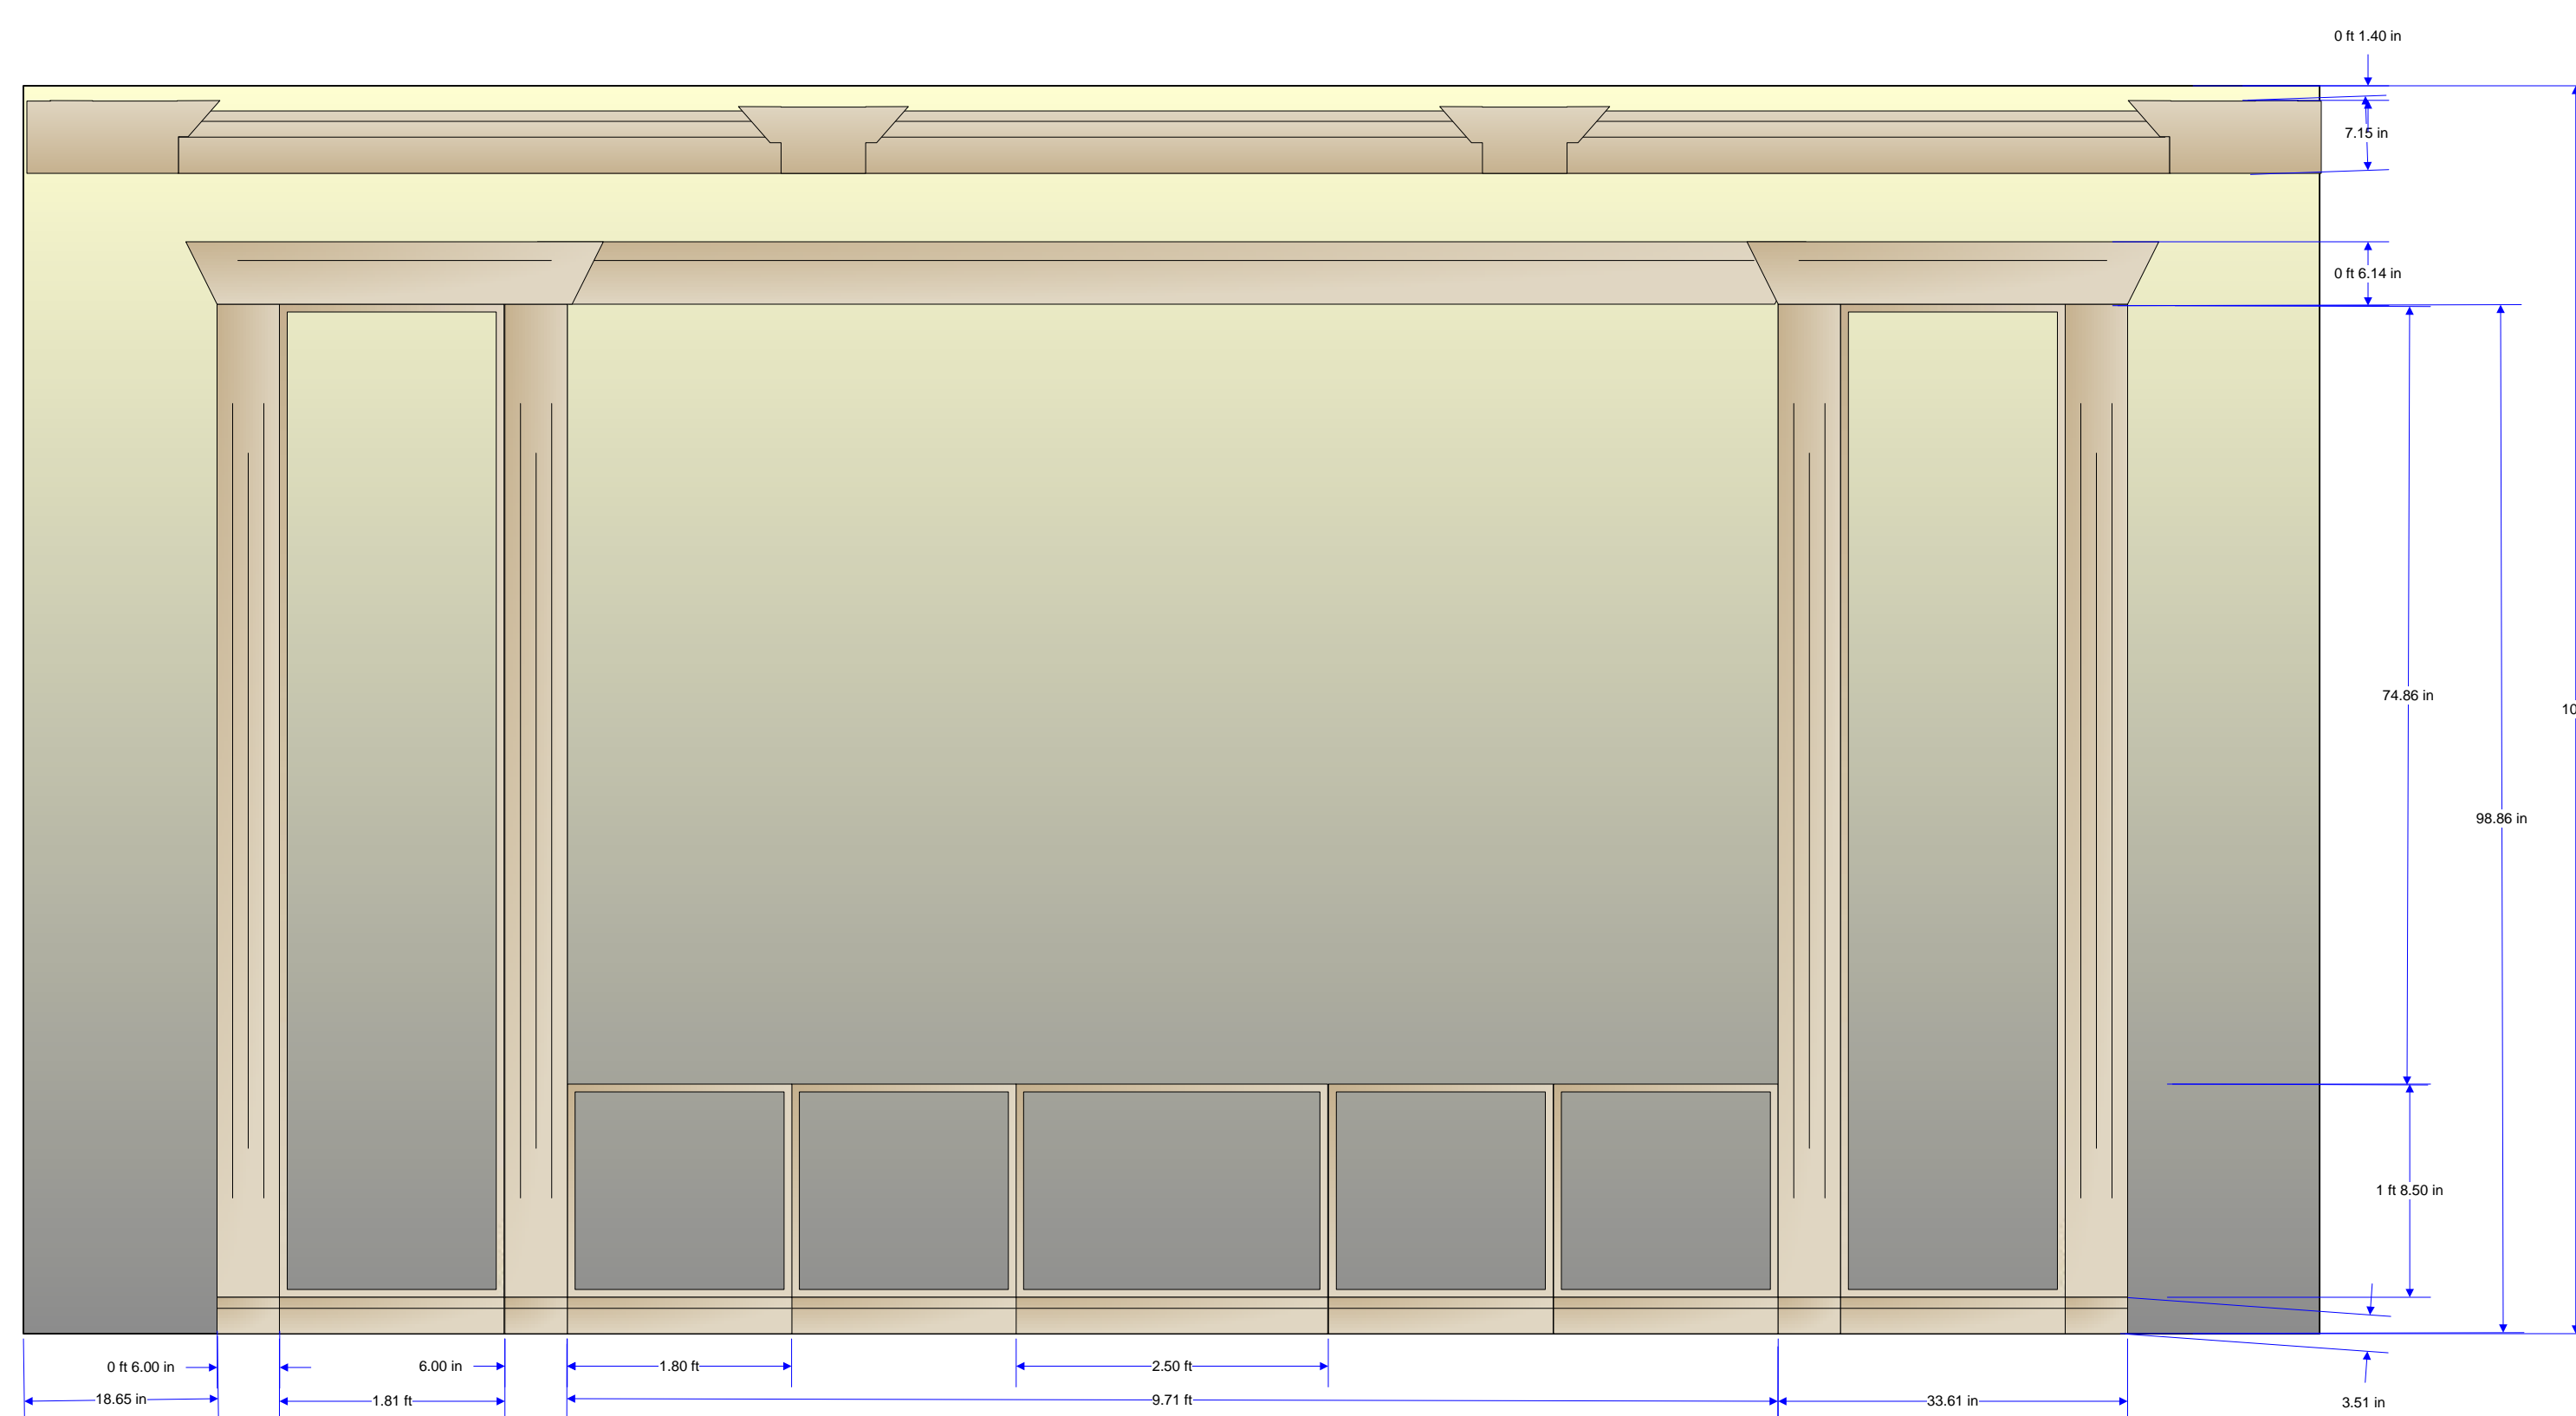

HOME THEATER SCREEN WALL FINISH OPENINGS