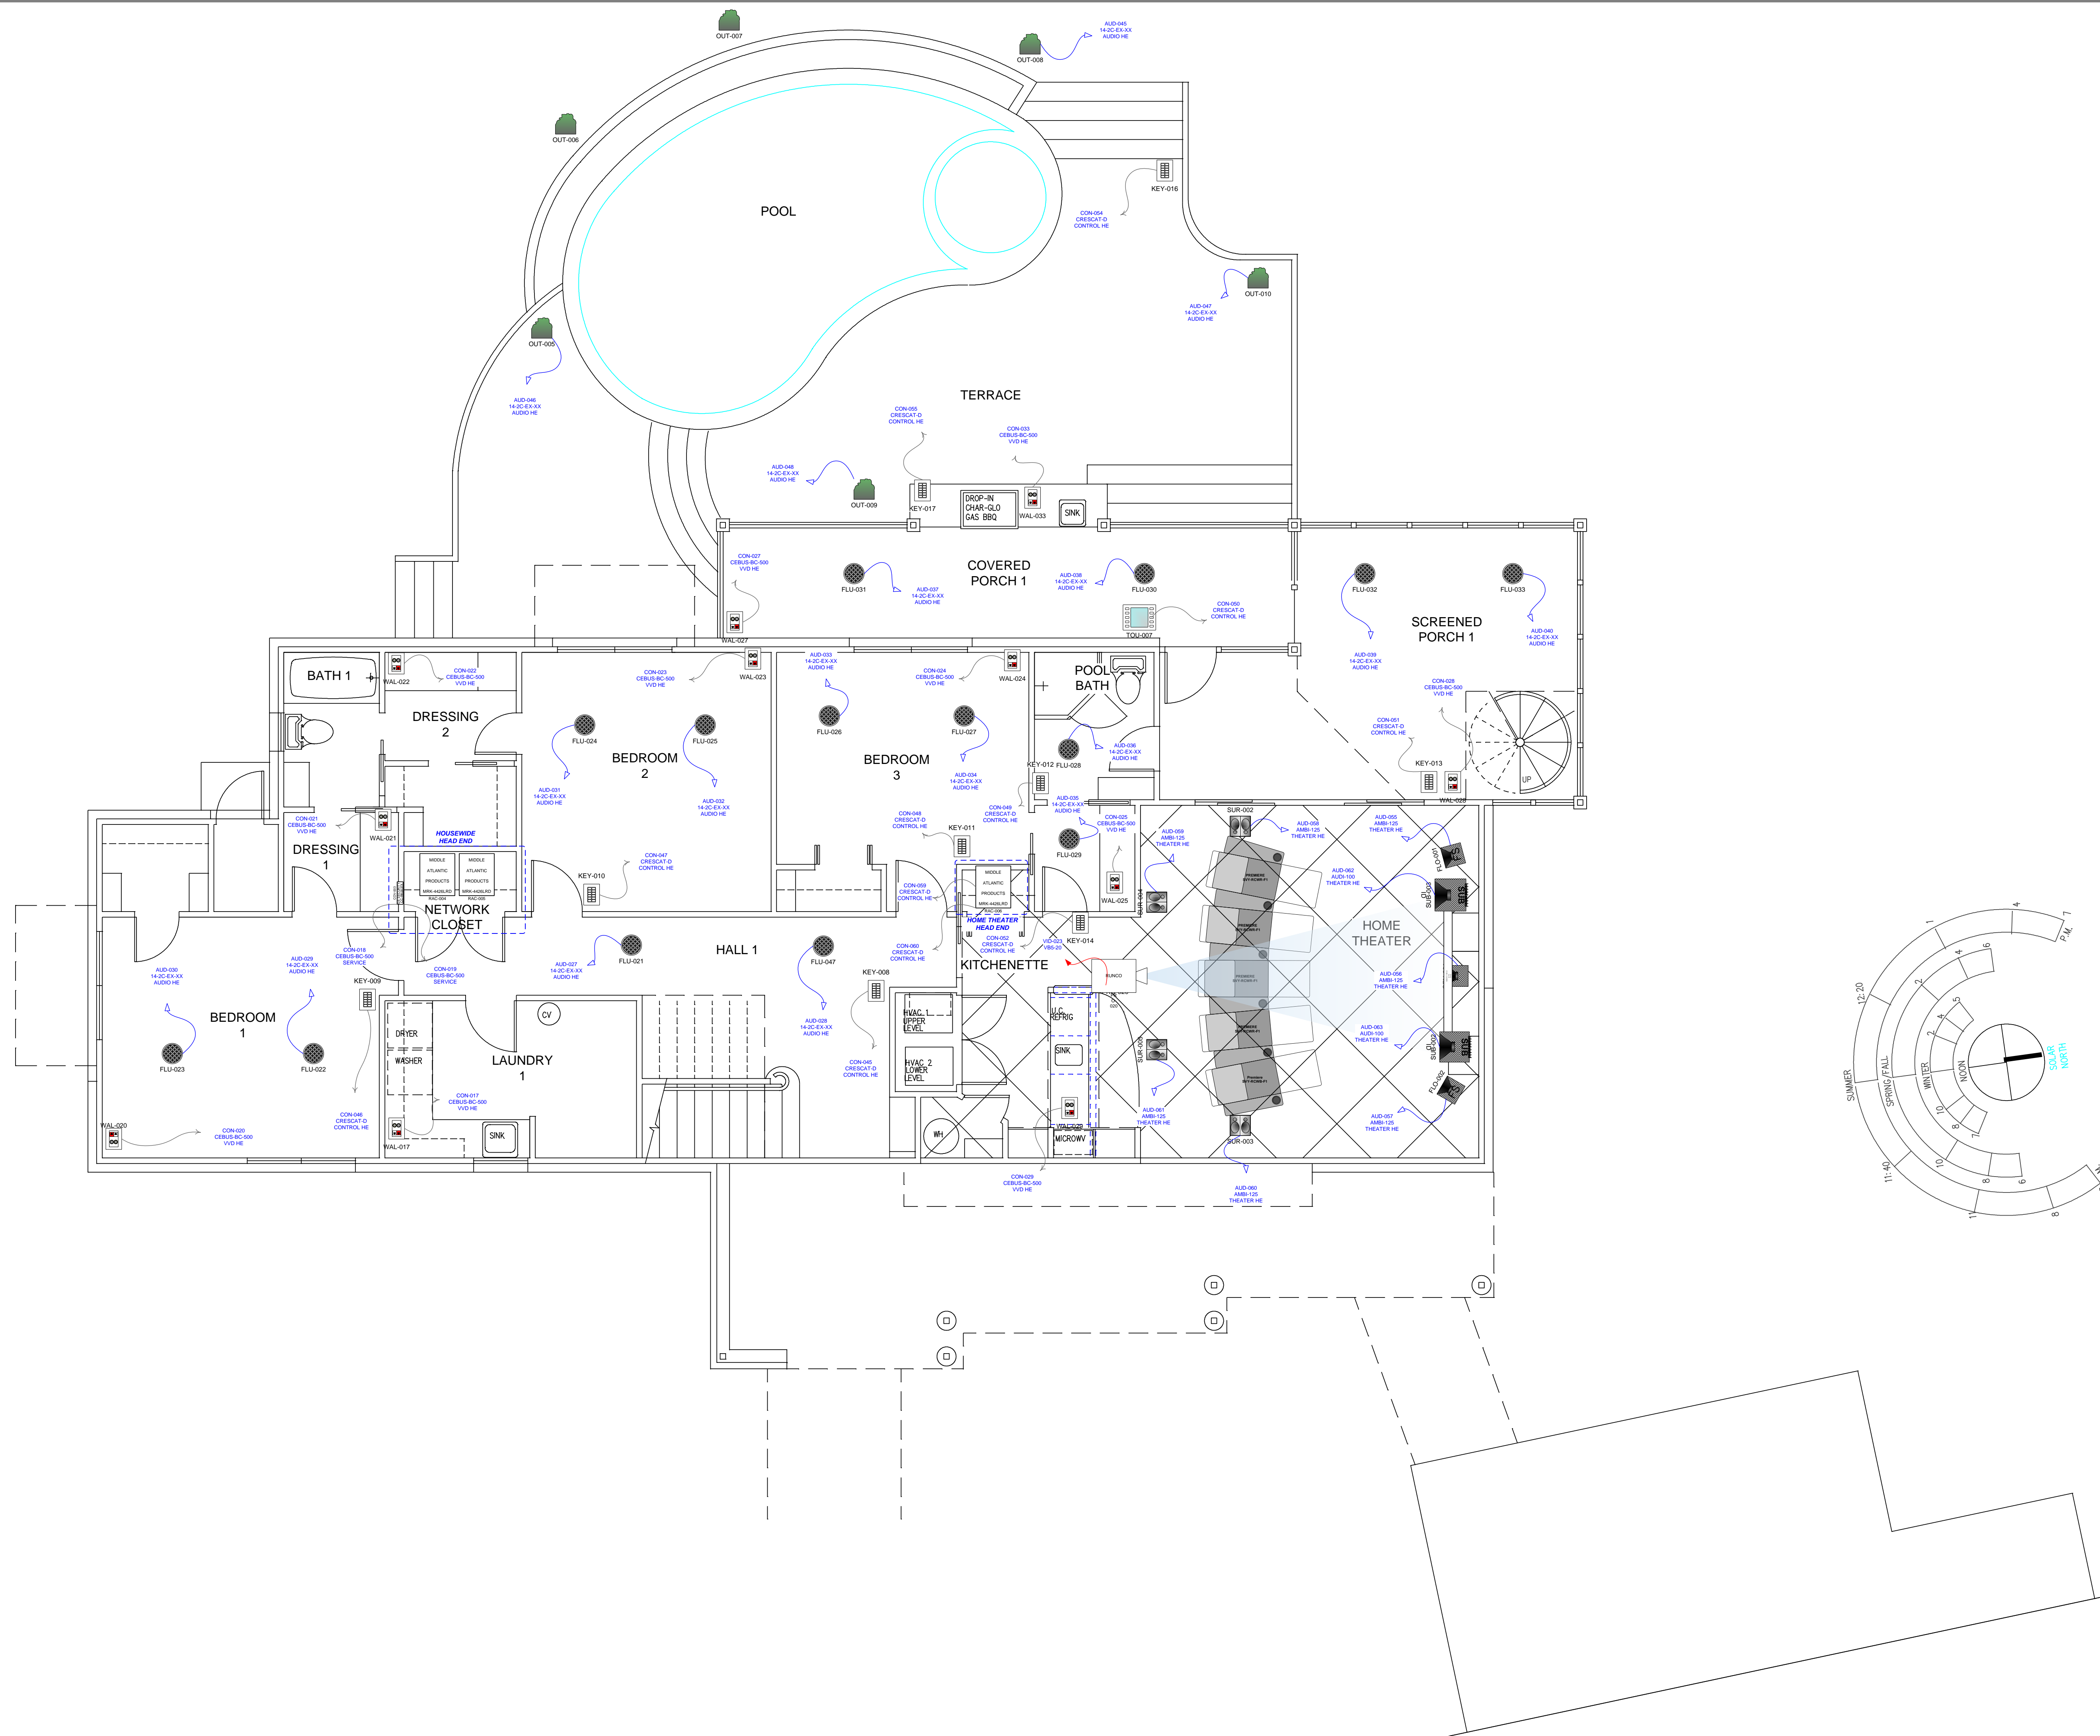

**MAIN FLOOR
 PLAN**

AV-P1

Dates:
 Created 6/15/2007
 11:02:00 AM
 Modified 15/06/2007
 Printed 05/05/2004

Dickinson House
 1986 Somewhere in
 Time Road
 London, CT 06320

LOWER FLOOR PLAN

AV-P2

HOME THEATER SCREEN WALL