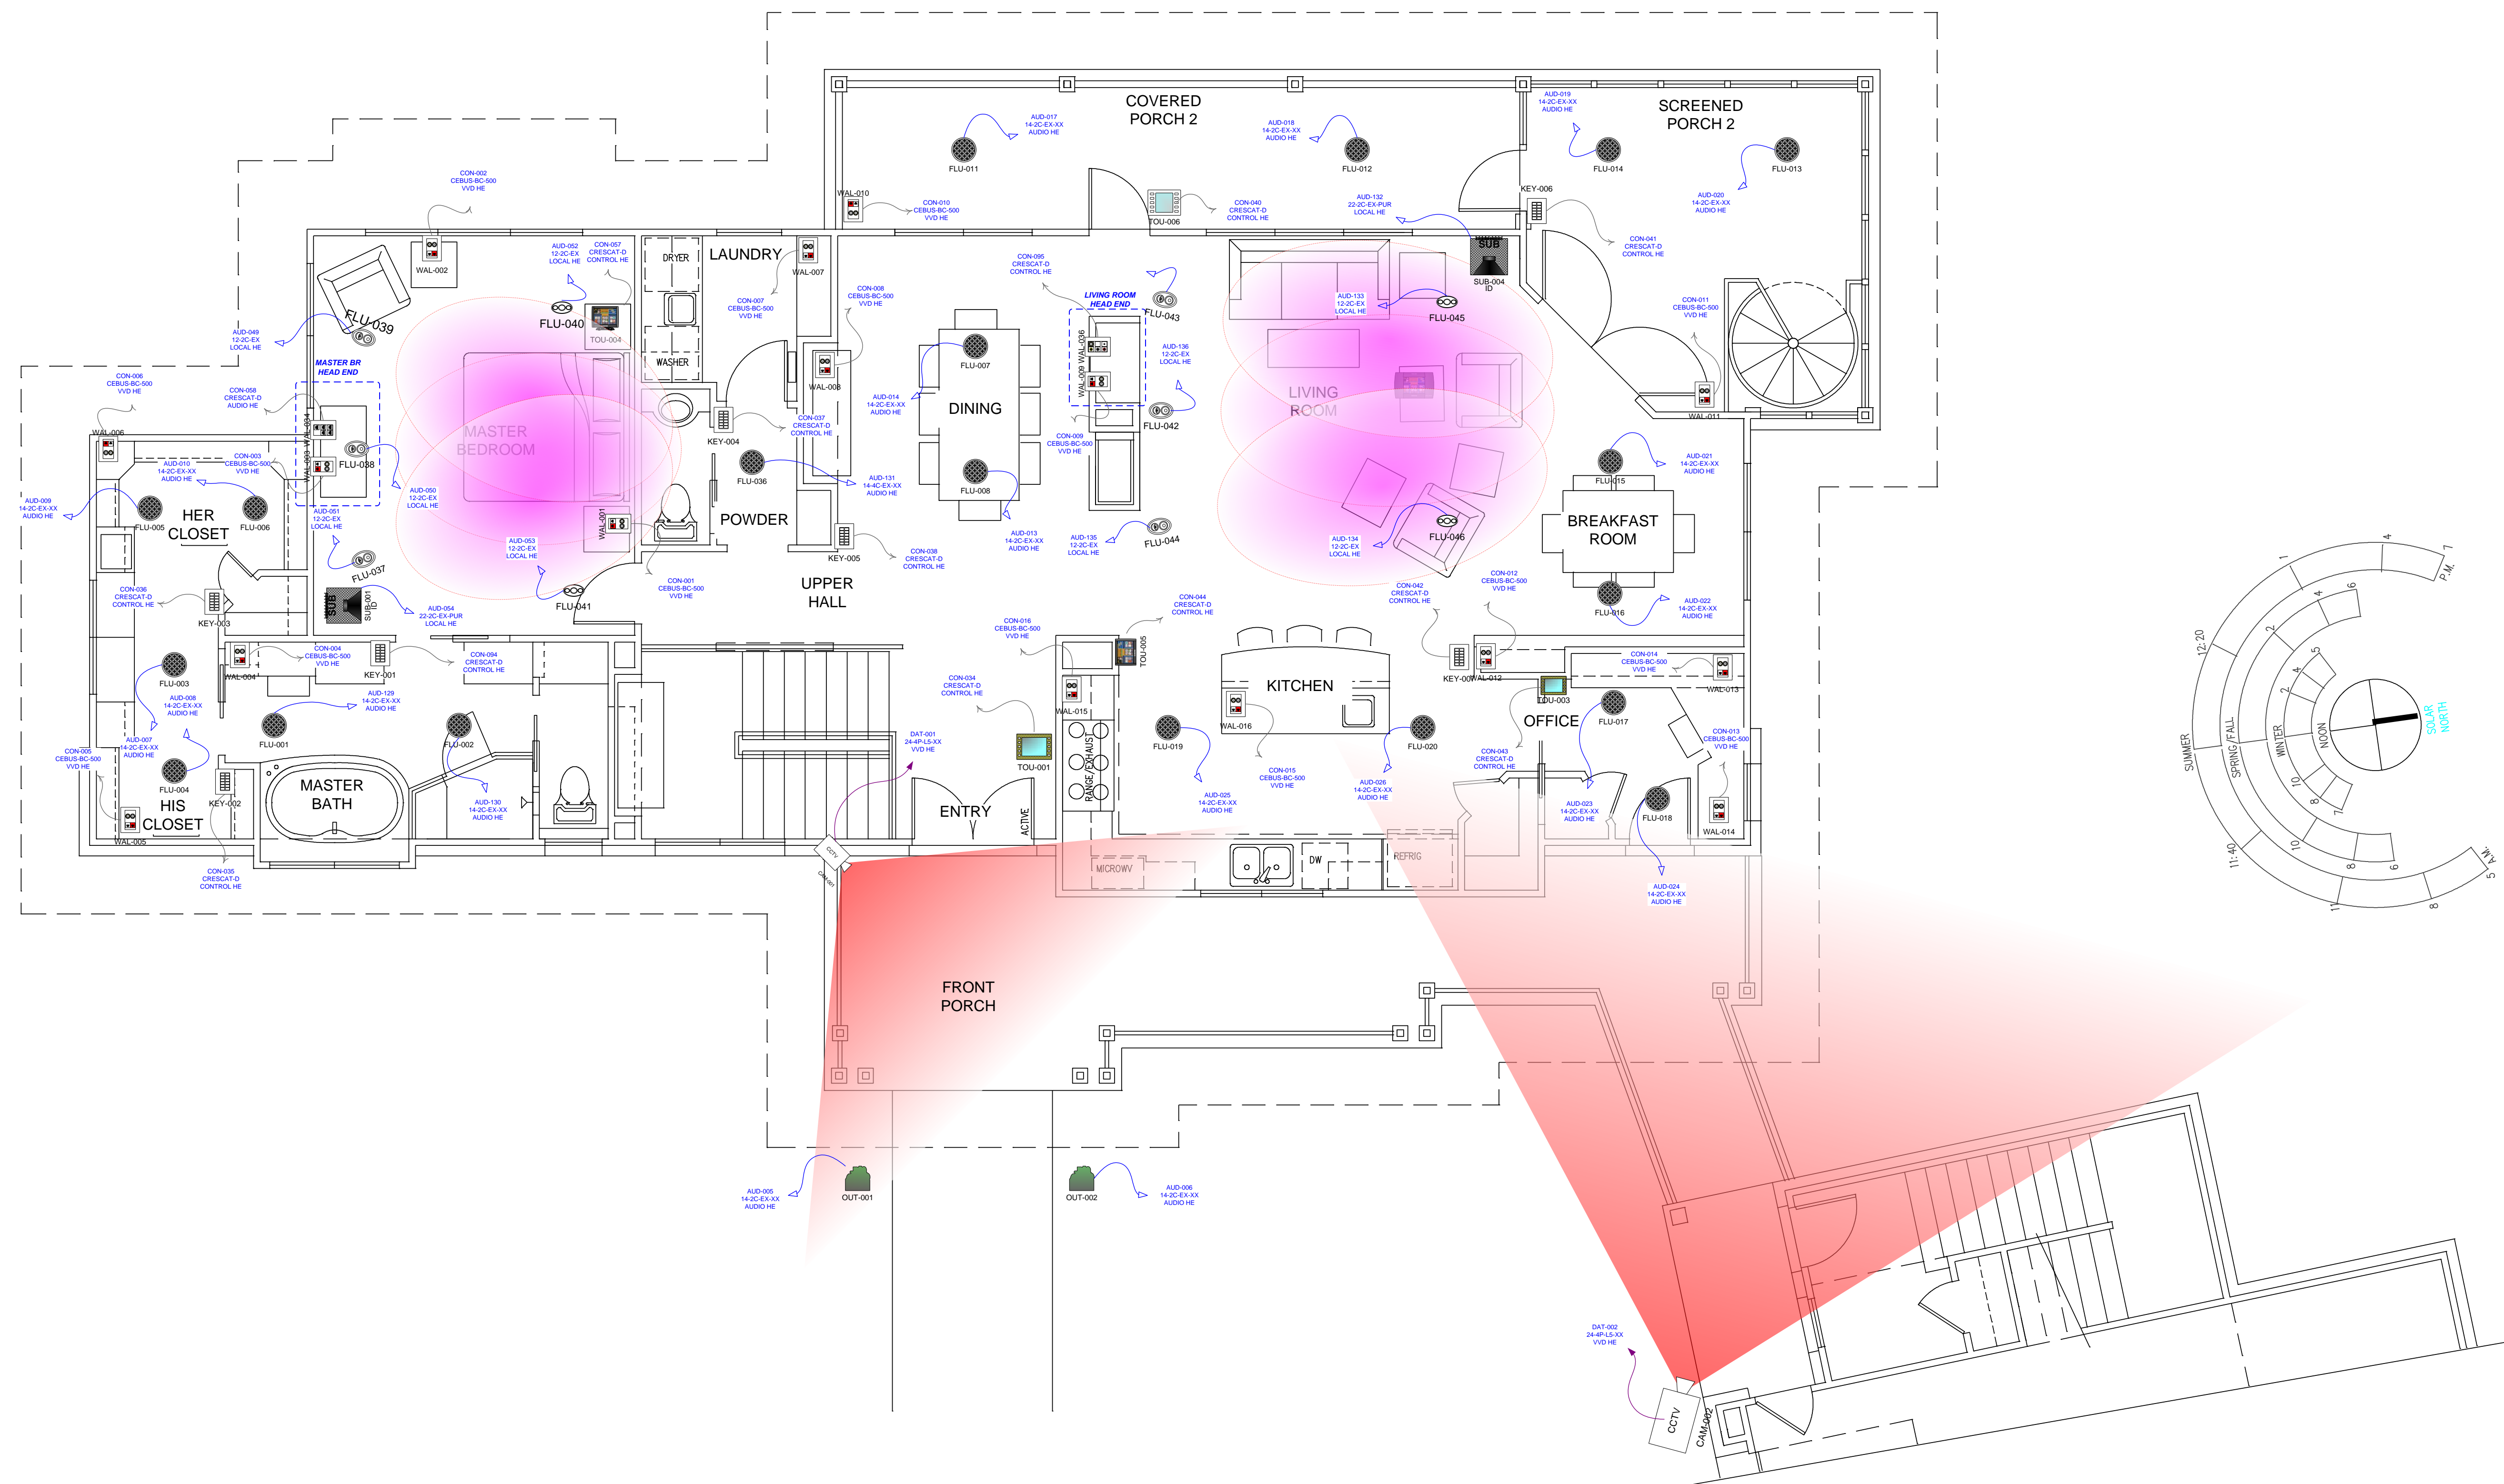

Dates:
Created 6/15/2007
11:02:00 AM
Modified 15/06/2007
Printed 05/05/2004

Dickinson House
1986 Somewhere in
Time Road
London, CT 06320

**MAIN FLOOR
PLAN**

AV-P1