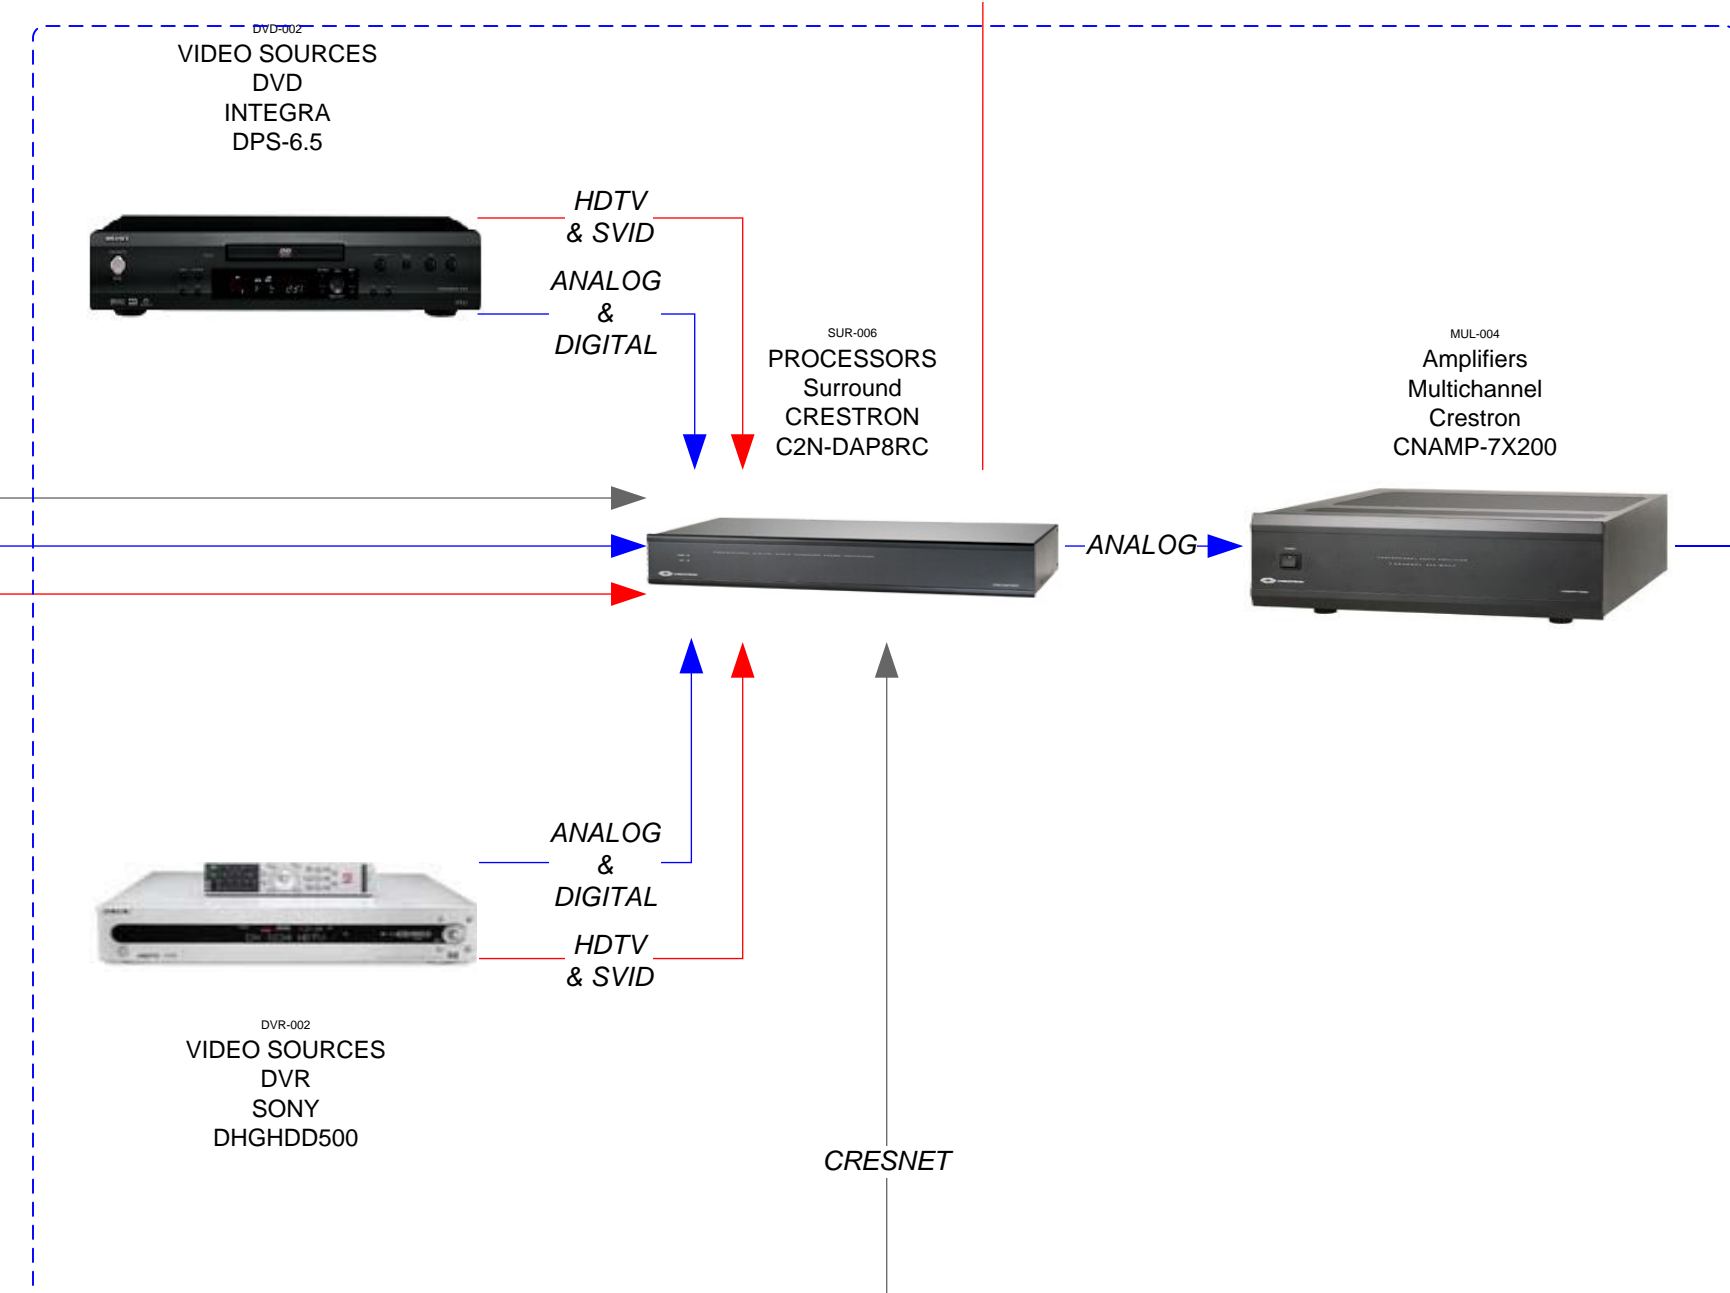

Dickinson House
 1986 Somewhere in
 Time Road
 London, CT 06320

COVER

AV-C1

HOME THEATER SIGNAL FLOW

CONTROL & HOUSEWIDE AV HEAD END

HOME THEATER HEAD END

Dates:
 Created 6/15/2007
 11:02:00 AM
 Modified 15/06/2007
 Printed 05/05/2004