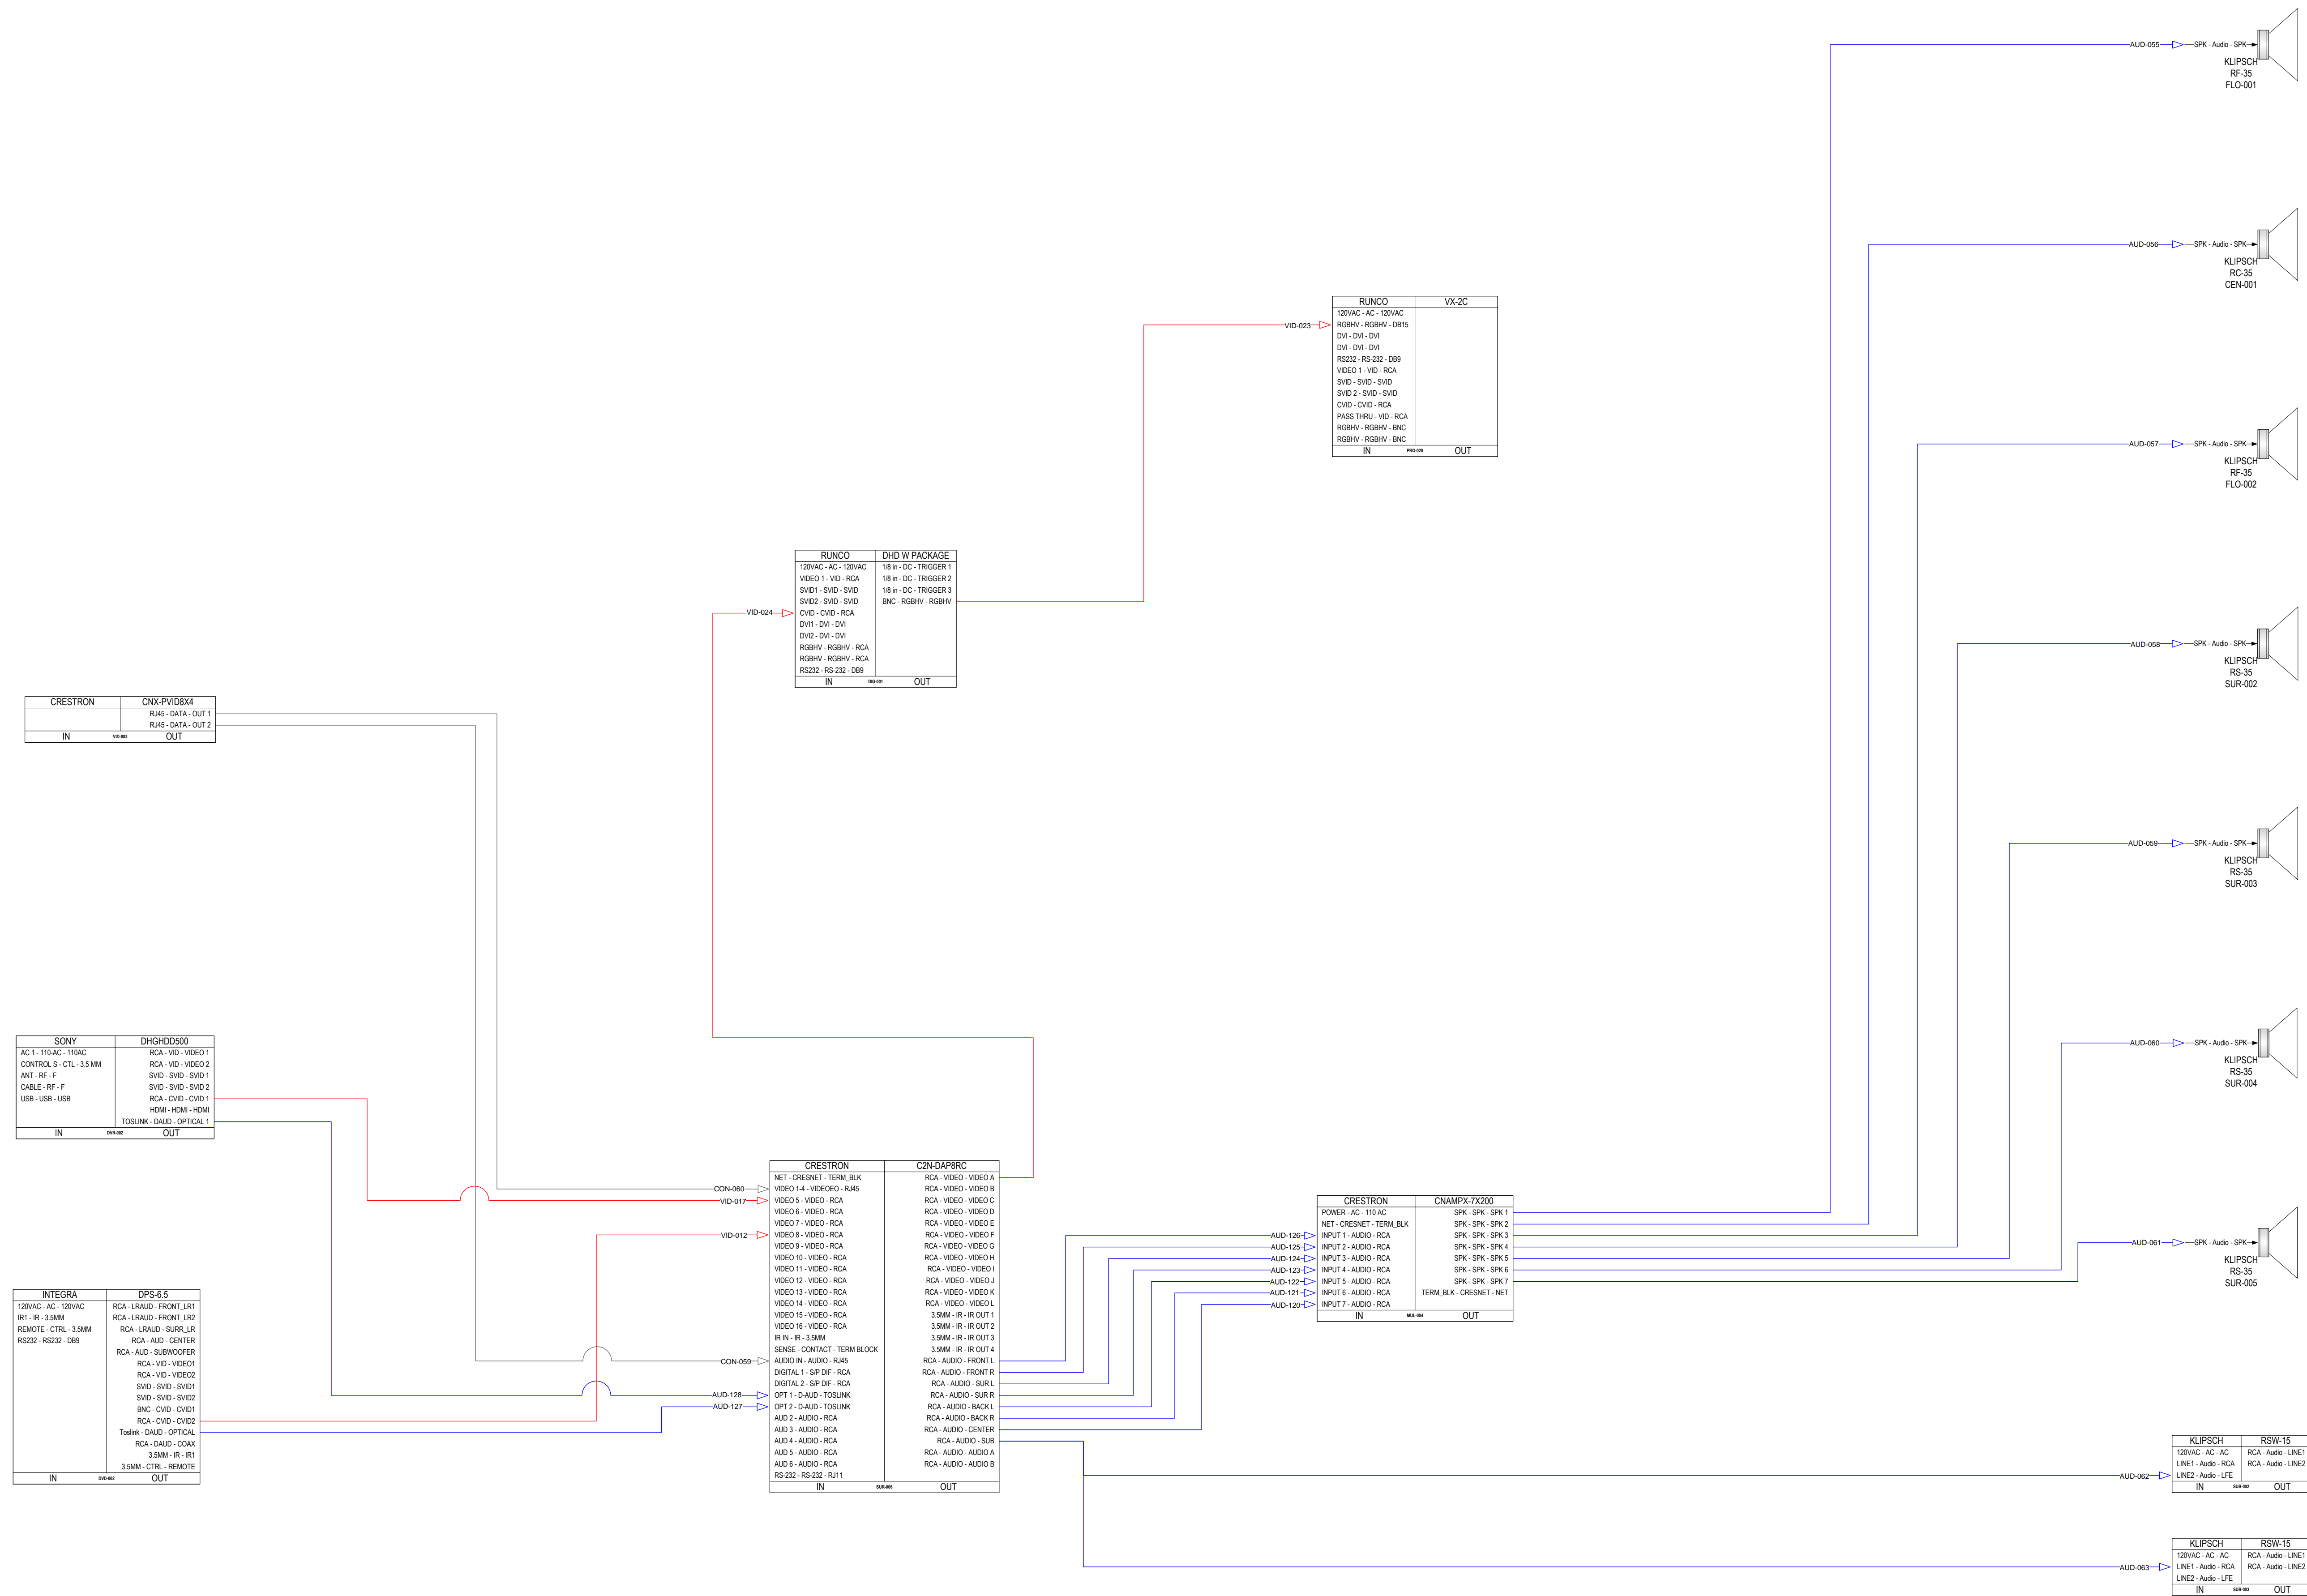

**MAIN FLOOR
 PLAN**

AV-P1

Dates:
 Created 6/15/2007
 11:02:00 AM
 Modified 15/06/2007
 Printed 05/05/2004

Dickinson House
 1986 Somewhere in
 Time Road
 London, CT 06320

LOWER FLOOR PLAN

AV-P2

HOME THEATER SCREEN WALL

HOME THEATER SCREEN WALL FINISH OPENINGS

HOUSEWIDE HEAD END

Dates:
 Created 6/15/2007
 11:02:00 AM
 Modified 15/06/2007
 Printed 05/05/2004

Dickinson House
 1986 Somewhere in
 Time Road
 London, CT 06320

ELEVATIONS

AV-E1

THEATER SCHEMATIC

Dates:
 Created 6/15/2007
 11:02:00 AM
 Modified 15/06/2007
 Printed 05/05/2004

Dickinson House
 1986 Somewhere in
 Time Road
 London, CT 06320

THEATER SCHEMATIC AV-S1