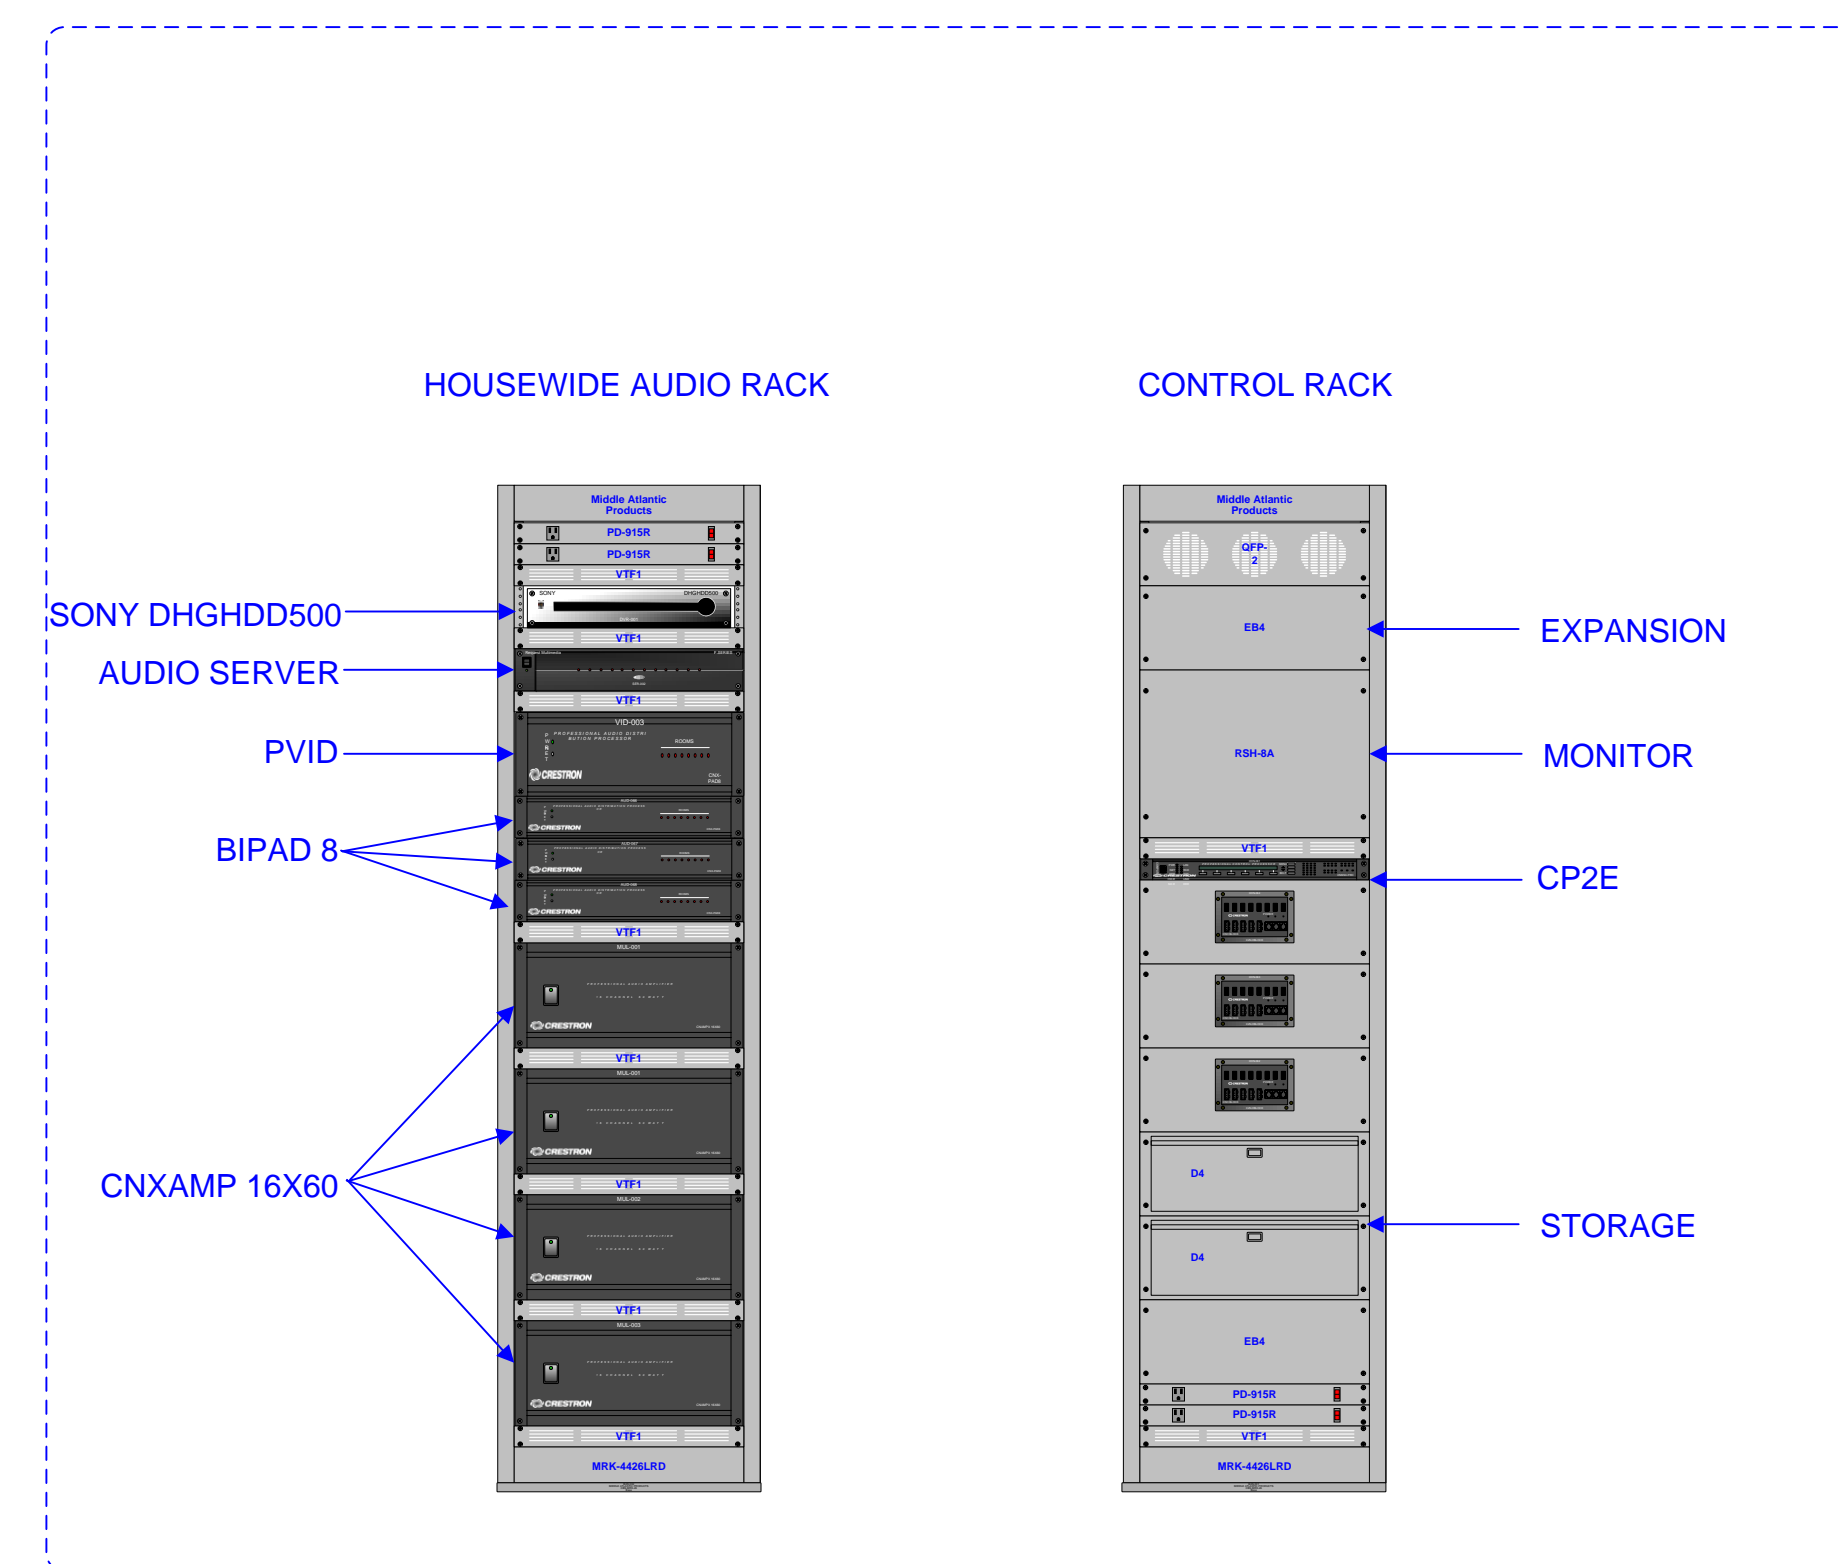

HOUSEWIDE HEAD END

Dates:
Created 6/15/2007
11:02:00 AM
Modified 15/06/2007
Printed 05/05/2004

Dickinson House
1986 Somewhere in
Time Road
London, CT 06320

ELEVATIONS

AV-E1