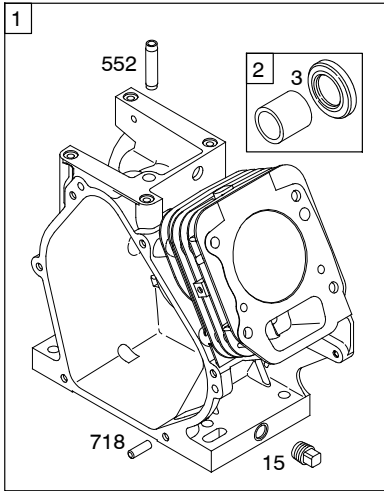

15C100

1319 WARNING LABEL

REQUIRED when replacing parts with warning labels affixed.

1319A WARNING LABEL

REQUIRED when replacing parts with warning labels affixed.

1058 OPERATOR'S MANUAL

1330 REPAIR MANUAL

1036 EMISSIONS LABEL

1019 LABEL KIT