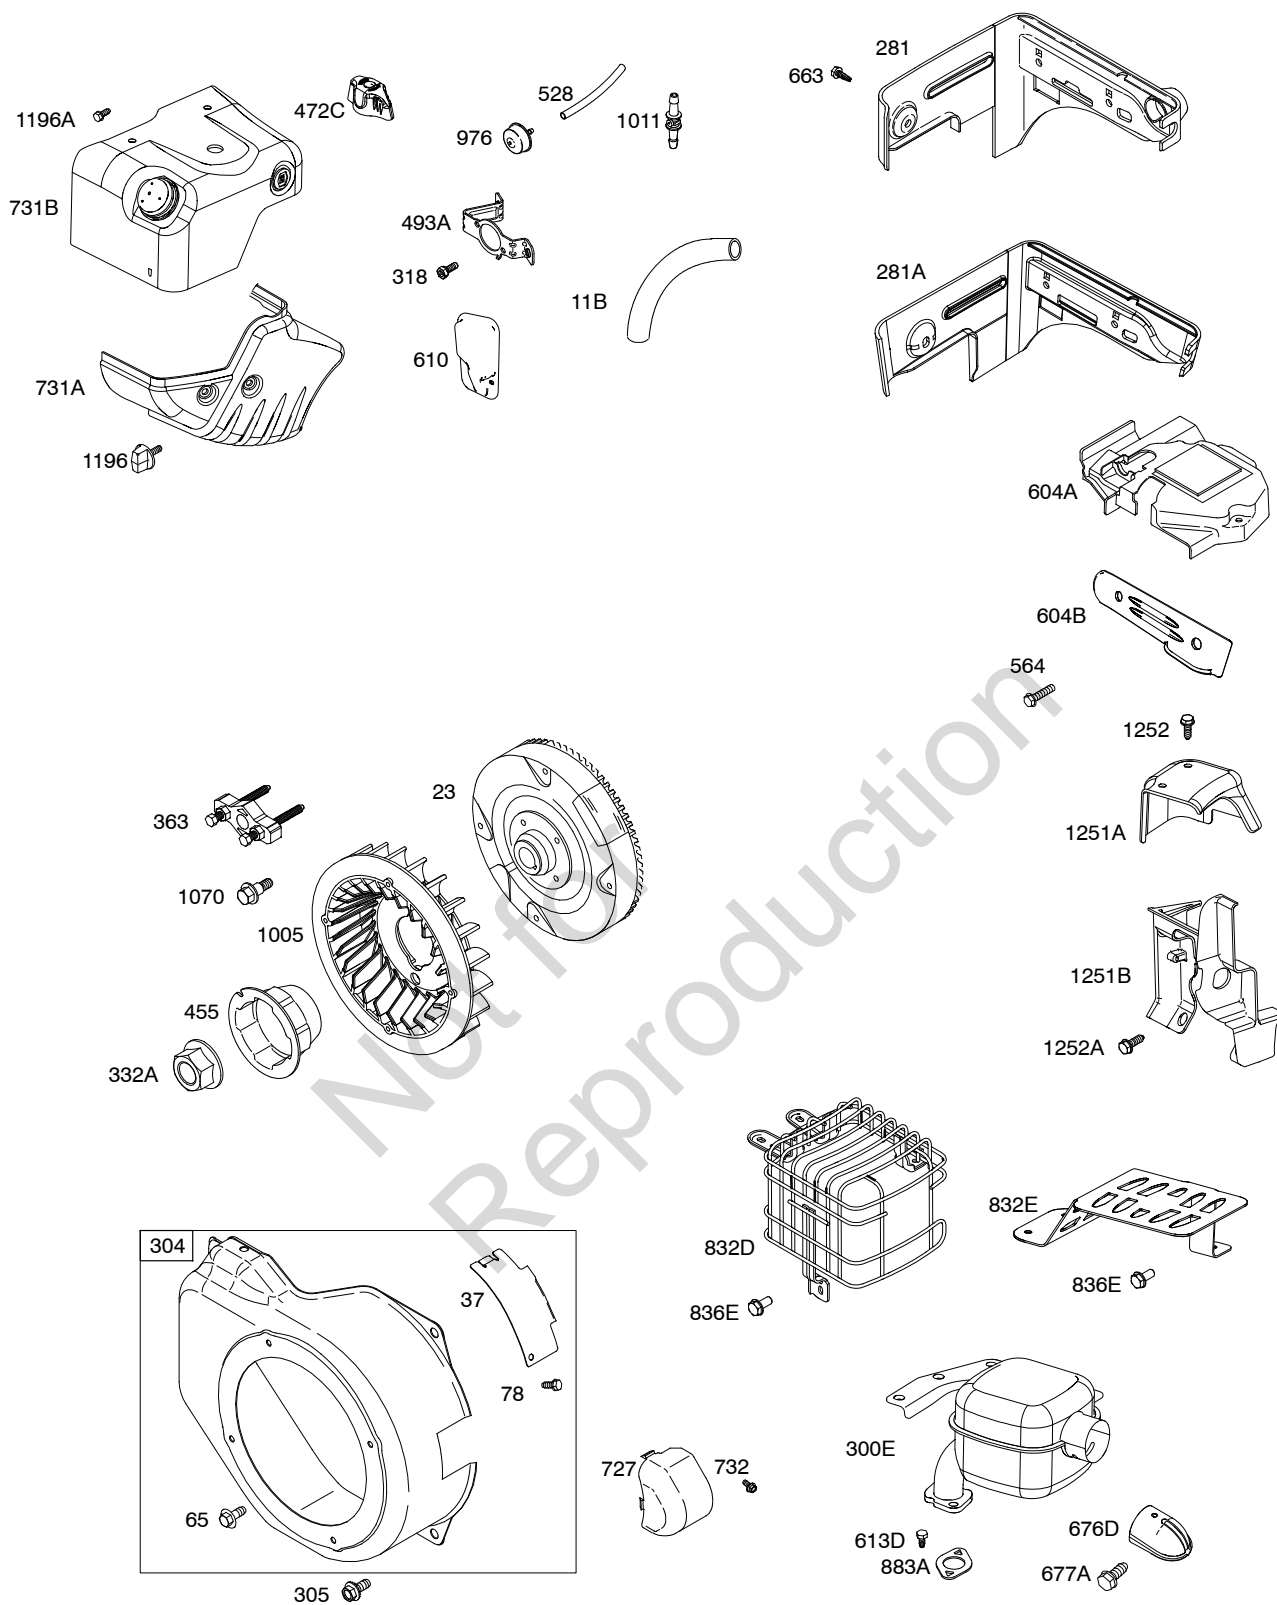

Illustrated Parts List

Model Series

15C100

TYPE NUMBERS
0002 through 8939.

TABLE OF CONTENTS

Blower Housing/Shrouds	7
Camshaft	2
Carburetor	5
Controls	6
Crankcase Cover	3
Crankshaft	2
Cylinder	2
Cylinder Head	4
Electric Starter	8
Exhaust System	7
Flywheel	7
Fuel Supply	5
Governor Spring	6
Ignition	8
Kits/Gaskets - Carburetor	5
Kits/Gaskets - Engine	2
Kits/Gaskets - Valves	4
Lubrication	3
Piston Group	2
Rewind Starter	6

415

22

287

15C100

- 914A
- 914B
- 914

Illustrations cover a range of engines. Parts shown without corresponding text may not be used on your specific engine.
 3946-5 Assemblies include all parts shown in frames. 02/03/2014