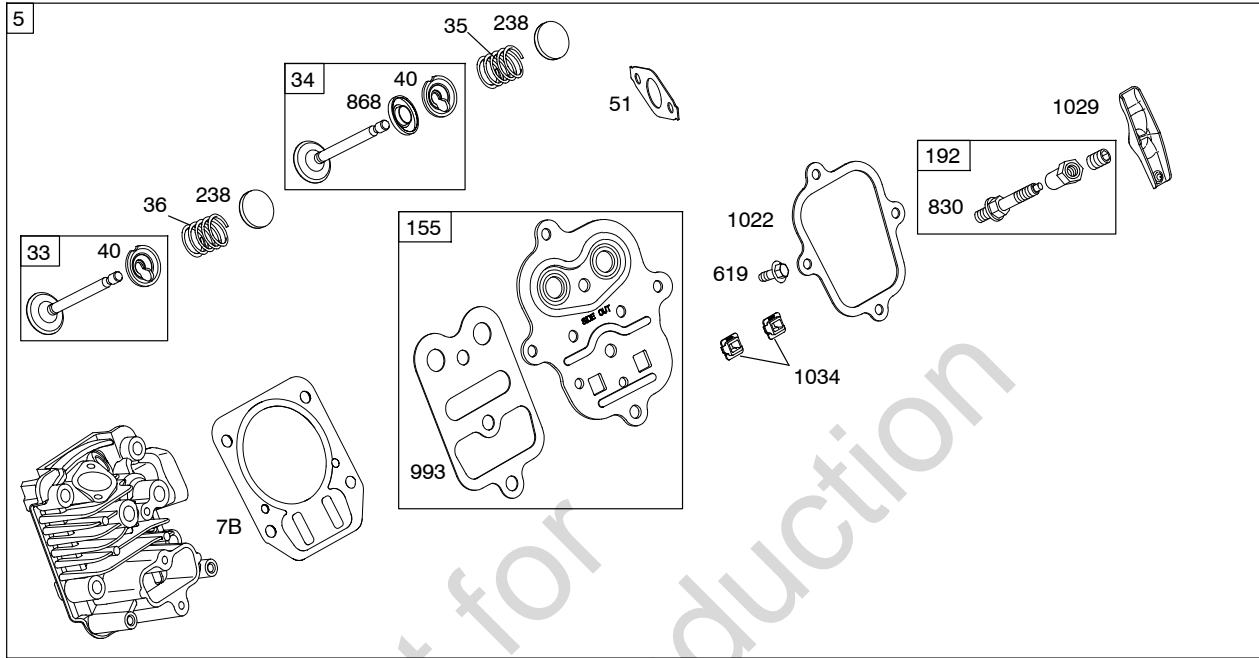

Illustrated Parts List

Model Series

15C100

TYPE NUMBERS
0002 through 8939.

TABLE OF CONTENTS

Blower Housing/Shrouds	7
Camshaft	2
Carburetor	5
Controls	6
Crankcase Cover	3
Crankshaft	2
Cylinder	2
Cylinder Head	4
Electric Starter	8
Exhaust System	7
Flywheel	7
Fuel Supply	5
Governor Spring	6
Ignition	8
Kits/Gaskets - Carburetor	5
Kits/Gaskets - Engine	2
Kits/Gaskets - Valves	4
Lubrication	3
Piston Group	2
Rewind Starter	6

1019 LABEL KIT

Illustrations cover a range of engines. Parts shown without corresponding text may not be used on your specific engine.
 3946-2 Assemblies include all parts shown in frames. 02/03/2014

21

415

22

287

15C100

- 914A
- 914B
- 914

Illustrations cover a range of engines. Parts shown without corresponding text may not be used on your specific engine.
 3946-5 Assemblies include all parts shown in frames. 02/03/2014

Illustrations cover a range of engines. Parts shown without corresponding text may not be used on your specific engine.
 3946-7 Assemblies include all parts shown in frames. 02/03/2014

15C100

1059

Illustrations cover a range of engines. Parts shown without corresponding text may not be used on your specific engine.
 3946-8 Assemblies include all parts shown in frames. 02/03/2014