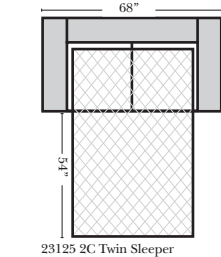

L-Shape / 90 Degree Sectional (All 4 seat items ship as one piece if stationary)

Put Green Arrows with Red Arrows to Create Sectional Groups

Sleepers

Sleeper Options: (All the below options are at additional charges)