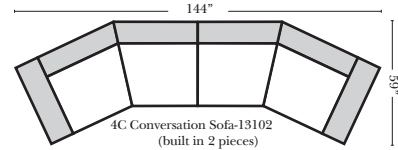

Standard / Ottomans

All Ottomans are 19" High

Conversation Sofas / Ottomans

Put Orange Arrows with Tan Arrows to Create Sectional Groups

Suggested Configurations

Standard & options

Standard:

- Available in Full & Top Grain Leathers
- Available in Luxury Fabrics
- All Hardwood Frames
- Nail Heads - Brass
- Wood Leg Finish (Standard is Walnut)

L-Shape / 90 Degree Sectional (All 4 seat items ship as one piece if stationary)

Put Green Arrows with Red Arrows to Create Sectional Groups

Sleepers

Sleeper Options: (All the below options are at additional charges)

Note:

All Dimensions are approximate, if accuracy is crucial, please contact us for validation of the dimensions shown. However, a 1" to 2" variance can still apply due to foam and upholstery.