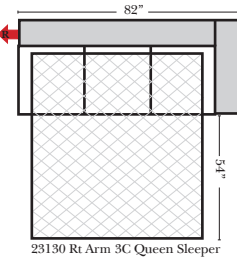

L-Shape / 90 Degree Sectional (All 4 seat items ship as one piece if stationary)

Put Green Arrows with Red Arrows to Create Sectional Groups

Sleepers

Sleeper Options: (All the below options are at additional charges)