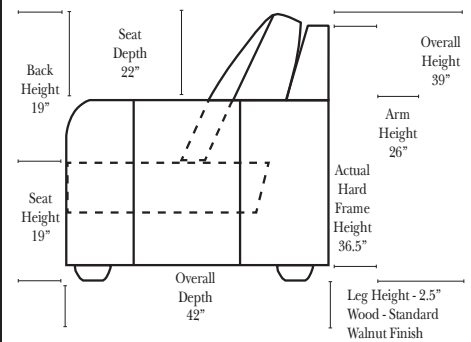

Suggested Configurations

Standard & options

Standard:

- Available in Full & Top Grain Leathers
- Available in Luxury Fabrics
- All Hardwood Frames
- Nail Heads - Brass
- Wood Leg Finish (Standard is Walnut)

Options: (No Additional Charge)

- No. 33 Firm Foam Cushions
- Wood Leg Finish (Available in Cherry, Chocolate, Espresso, Honey Oak, & Shadow)

Options: (Additional Charge)

- Down Seats & Down Backs
- Upholstered Swivel Base (2 arm Chair Only)

L-Shape / 90 Degree Sectional (All 4 seat items ship as one piece if stationary)

Put Green Arrows with Red Arrows to Create Sectional Groups