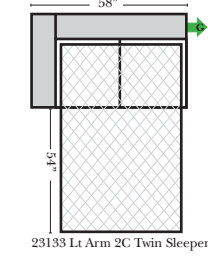

L-Shape / 90 Degree Sectional (All 4 seat items ship as one piece if stationary)

Put Green Arrows with Red Arrows to Create Sectional Groups

Sleepers

Sleeper Options: (All the below options are at additional charges)