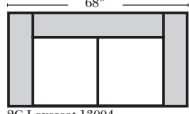

Standard / Ottomans

All Ottomans are 19" High

Conversation Sofas / Ottomans

Put Orange Arrows with Tan Arrows to Create Sectional Groups

Suggested Configurations

Standard & options

Standard:

- Available in Full & Top Grain Leathers
- Available in Luxury Fabrics
- All Hardwood Frames
- Nail Heads - Brass
- Wood Leg Finish (Standard is Walnut)

L-Shape / 90 Degree Sectional (All 4 seat items ship as one piece if stationary)

Put Green Arrows with Red Arrows to Create Sectional Groups

Sleepers

Sleeper Options: (All the below options are at additional charges)

Note:

All Dimensions are approximate, if accuracy is crucial, please contact us for validation of the dimensions shown. However, a 1" to 2" variance can still apply due to foam and upholstery.