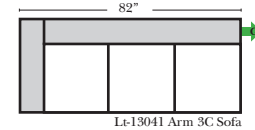

L-Shape / 90 Degree Sectional (All 4 seat items ship as one piece if stationary)

Put Green Arrows with Red Arrows to Create Sectional Groups

Sleepers

Sleeper Options: (All the below options are at additional charges)