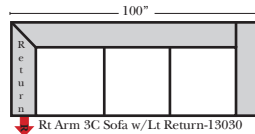

L-Shape / 90 Degree Sectional (All 4 seat items ship as one piece if stationary)

Put Green Arrows with Red Arrows to Create Sectional Groups

Sleepers

Sleeper Options: (All the below options are at additional charges)