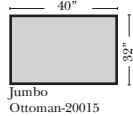

Standard / Ottomans

All Ottomans are 19" High

Conversation Sofas / Ottomans

Put Orange Arrows with Tan Arrows to Create Sectional Groups

Suggested Configurations

Standard & options

Standard:

- Available in Full & Top Grain Leathers
- Available in Luxury Fabrics
- All Hardwood Frames
- Nail Heads - Brass
- Wood Leg Finish (Standard is Walnut)