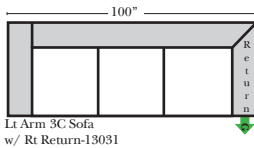

L-Shape / 90 Degree Sectional (All 4 seat items ship as one piece if stationary)

Put Green Arrows with Red Arrows to Create Sectional Groups

Sleepers

Sleeper Options: (All the below options are at additional charges)