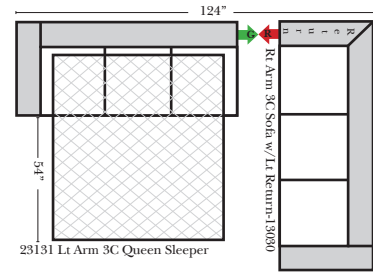

Standard / Ottomans

All Ottomans are 19" High

Conversation Sofas / Ottomans

Put Orange Arrows with Tan Arrows to Create Sectional Groups

Suggested Configurations

Standard & options

Standard:

- Available in Full & Top Grain Leathers
- Available in Luxury Fabrics
- All Hardwood Frames
- Nail Heads - Brass
- Wood Leg Finish (Standard is Walnut)