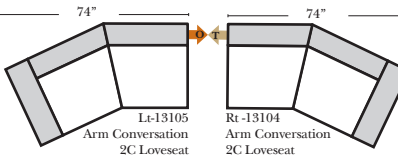

Standard / Ottomans

All Ottomans are 19" High

Conversation Sofas / Ottomans

Put Orange Arrows with Tan Arrows to Create Sectional Groups

Suggested Configurations

Standard & options

Standard:

- Available in Full & Top Grain Leathers
- Available in Luxury Fabrics
- All Hardwood Frames
- Nail Heads - Brass
- Wood Leg Finish (Standard is Walnut)

L-Shape / 90 Degree Sectional (All 4 seat items ship as one piece if stationary)

Put Green Arrows with Red Arrows to Create Sectional Groups

Sleepers

Sleeper Options: (All the below options are at additional charges)

- Queen Sleeper available w/Standard Mattress
- Twin Sleeper available w/Standard Mattress
- Deluxe Innerspring Mattress: Queen / Twin
- Air Dream Coil Mattress: Queen Only - (No Twin)
- Hideaway Air Mattress: Queen Only (Shipped in a Separate Box)

Note:

All Dimensions are approximate, if accuracy is crucial, please contact us for validation of the dimensions shown. However, a 1" to 2" variance can still apply due to foam and upholstery.