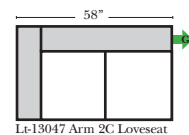

L-Shape / 90 Degree Sectional (All 4 seat items ship as one piece if stationary)

Put Green Arrows with Red Arrows to Create Sectional Groups

Sleepers

Sleeper Options: (All the below options are at additional charges)