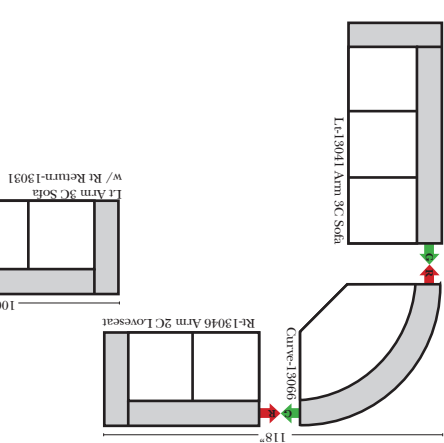

Suggested Configurations

Standard & options

Standard:

- Available in Full & Top Grain Leathers
- Available in Luxury Fabrics
- All Hardwood Frames
- Nail Heads - Brass
- Wood Leg Finish (Standard is Walnut)

Options: (No Additional Charge)

- No. 33 Firm Foam Cushions
- Wood Leg Finish (Available in Cherry, Chocolate, Espresso, Honey Oak, & Shadow)

Options: (Additional Charge)

- Down Seats & Down Backs
- Upholstered Swivel Base (2 arm Chair Only)

L-Shape / 90 Degree Sectional (All 4 seat items ship as one piece if stationary)

Put Green Arrows with Red Arrows to Create Sectional Groups