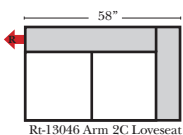

L-Shape / 90 Degree Sectional (All 4 seat items ship as one piece if stationary)

Put Green Arrows with Red Arrows to Create Sectional Groups

Sleepers

Sleeper Options: (All the below options are at additional charges)