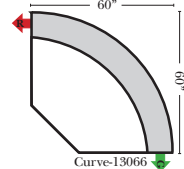

L-Shape / 90 Degree Sectional (All 4 seat items ship as one piece if stationary)

Put Green Arrows with Red Arrows to Create Sectional Groups

Sleepers

Sleeper Options: (All the below options are at additional charges)