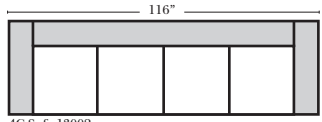

Standard / Ottomans

All Ottomans are 19" High

Conversation Sofas / Ottomans

Put Orange Arrows with Tan Arrows to Create Sectional Groups

Suggested Configurations

Standard & options

Standard:

- Available in Full & Top Grain Leathers
- Available in Luxury Fabrics
- All Hardwood Frames
- Nail Heads - Brass
- Wood Leg Finish (Standard is Walnut)

L-Shape / 90 Degree Sectional (All 4 seat items ship as one piece if stationary)

Put Green Arrows with Red Arrows to Create Sectional Groups

Sleepers

Sleeper Options: (All the below options are at additional charges)