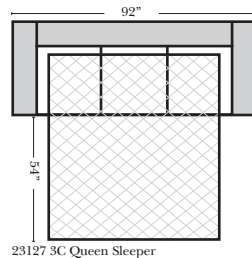

L-Shape / 90 Degree Sectional (All 4 seat items ship as one piece if stationary)

Put Green Arrows with Red Arrows to Create Sectional Groups

Sleepers

Sleeper Options: (All the below options are at additional charges)