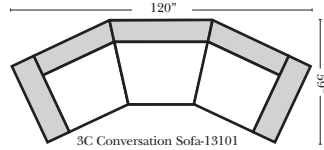

Standard / Ottomans

All Ottomans are 19" High

Conversation Sofas / Ottomans

Put Orange Arrows with Tan Arrows to Create Sectional Groups

Suggested Configurations

Standard & options

Standard:

- Available in Full & Top Grain Leathers
- Available in Luxury Fabrics
- All Hardwood Frames
- Nail Heads - Brass
- Wood Leg Finish (Standard is Walnut)

L-Shape / 90 Degree Sectional (All 4 seat items ship as one piece if stationary)

Put Green Arrows with Red Arrows to Create Sectional Groups

Sleepers

Sleeper Options: (All the below options are at additional charges)

Note:

All Dimensions are approximate, if accuracy is crucial, please contact us for validation of the dimensions shown. However, a 1" to 2" variance can still apply due to foam and upholstery.