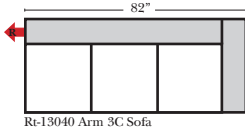

L-Shape / 90 Degree Sectional (All 4 seat items ship as one piece if stationary)

Put Green Arrows with Red Arrows to Create Sectional Groups

Sleepers

Sleeper Options: (All the below options are at additional charges)