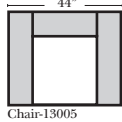

Standard / Ottomans

All Ottomans are 19" High

Conversation Sofas / Ottomans

Put Orange Arrows with Tan Arrows to Create Sectional Groups

Suggested Configurations

Standard & options

Standard:

- Available in Full & Top Grain Leathers
- Available in Luxury Fabrics
- All Hardwood Frames
- Nail Heads - Brass
- Wood Leg Finish (Standard is Walnut)