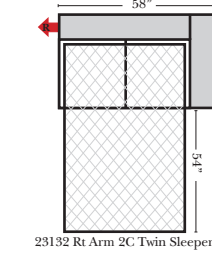

L-Shape / 90 Degree Sectional (All 4 seat items ship as one piece if stationary)

Put Green Arrows with Red Arrows to Create Sectional Groups

Sleepers

Sleeper Options: (All the below options are at additional charges)