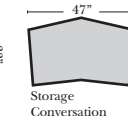

All Ottomans are 19" High