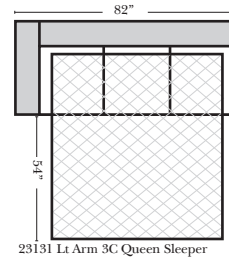

L-Shape / 90 Degree Sectional (All 4 seat items ship as one piece if stationary)

Put Green Arrows with Red Arrows to Create Sectional Groups

Sleepers

Sleeper Options: (All the below options are at additional charges)