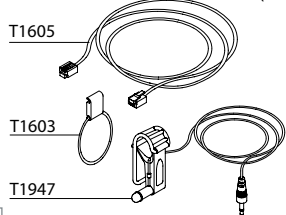

# Flow Multiplayer

230V T2220, 110V T2230

T1466 Unit Mounting Adapter Set for bikes with wheel diameters of 610 - 640 & 690 - 720 mm

- T1402 Quick Release, rear wheel
- T1403 Quick release holder
- T1406.05 Bolt M16 with nut
- T1407.05 Wing nut, M16
- T1408.11 Lock nut, M8
- T1410.02 Bolt, M8 x 85
- T1410.06 Spacer, M8
- T1422.05 Movable piece
- T1423.03 Front leg
- T1423.04 Slide
- T1423.05 Sidefoot, right
- T1423.06 Sidefoot, left
- T1423.07 Rubber sole, right
- T1423.08 Rubber sole, left
- T1423.12 End cap, round 30 mm
- T1423.13 End cap, round 25 mm
- T1423.16 Cable clip
- T1424 Foot CycleForce
- T1461.19 Screw, M6 x 12
- T1465.01 Rubber ring
- T1465.08 Washer for hinge
- T1466 Unit mounting adapter set
- T1603 Magnet complete
- T1605 Cable
- T1630 Adaptor for UK power point
- T1901 Electrobrake 230V
- T1902.10 USB cable
- T1911 Electrobrake 110V
- T1932 VR interface
- T1932.06 Handlebarclamp VR interface
- T1947 Sensor cadence
- T1948 Cables
- T1990.03 Tacx Trainer software 3.0
- T2201.05 Lever Flow, blue
- T2204 Fitting kit Flow
- T2204.22 Quick release complete, blue
- T2220.50 Flow Multiplayer manual set

T2220 59 x 55 x 22 17,1 kg