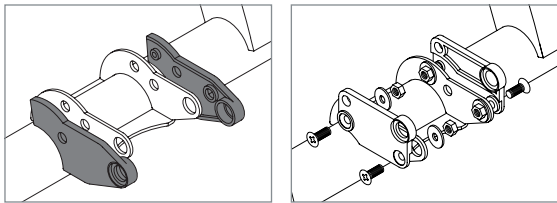

# Flow Multiplayer

230V T2220, 110V T2230

T1466 Unit Mounting Adapter Set for bikes with wheel diameters of 610 - 640 & 690 - 720 mm

- T1402 Quick Release, rear wheel
- T1403 Quick release holder
- T1406.05 Bolt M16 with nut
- T1407.05 Wing nut, M16
- T1408.11 Lock nut, M8
- T1410.02 Bolt, M8 x 85
- T1410.06 Spacer, M8
- T1422.05 Movable piece
- T1423.03 Front leg
- T1423.04 Slide
- T1423.05 Sidefoot, right
- T1423.06 Sidefoot, left
- T1423.07 Rubber sole, right
- T1423.08 Rubber sole, left
- T1423.12 End cap, round 30 mm
- T1423.13 End cap, round 25 mm
- T1423.16 Cable clip
- T1424 Foot CycleForce
- T1461.19 Screw, M6 x 12
- T1465.01 Rubber ring
- T1465.08 Washer for hinge
- T1466 Unit mounting adapter set
- T1603 Magnet complete
- T1605 Cable
- T1630 Adaptor for UK power point
- T1901 Electrobrake 230V
- T1902.10 USB cable
- T1911 Electrobrake 110V
- T1932 VR interface
- T1932.06 Handlebarclamp VR interface
- T1947 Sensor cadence
- T1948 Cables
- T1990.03 Tacx Trainer software 3.0
- T2201.05 Lever Flow, blue
- T2204 Fitting kit Flow
- T2204.22 Quick release complete, blue
- T2220.50 Flow Multiplayer manual set

T2220 59 x 55 x 22 17,1 kg