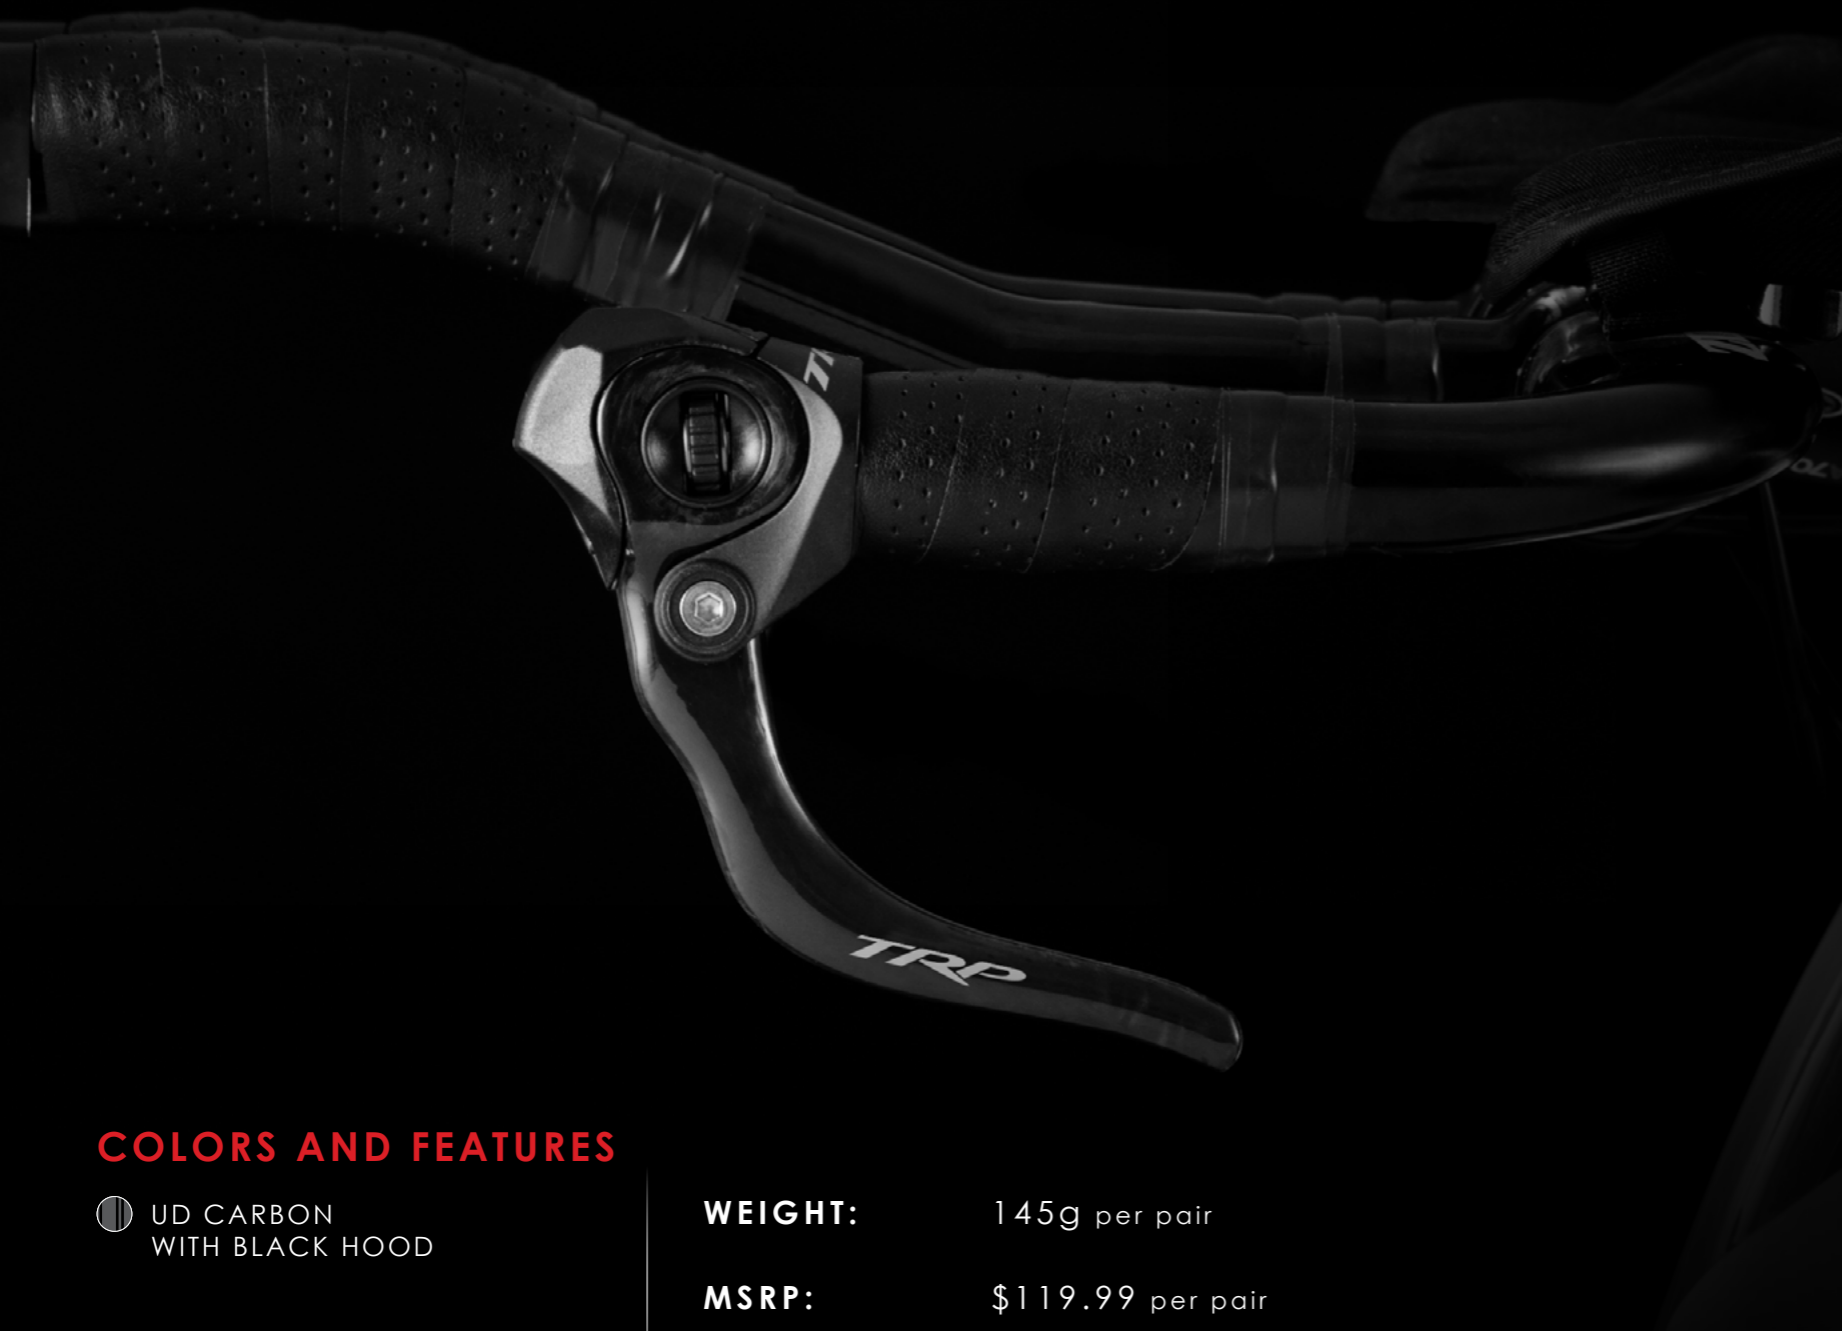

RL979

CARBON TT/TRI LEVER

COMPOSITE
LEVER BODY