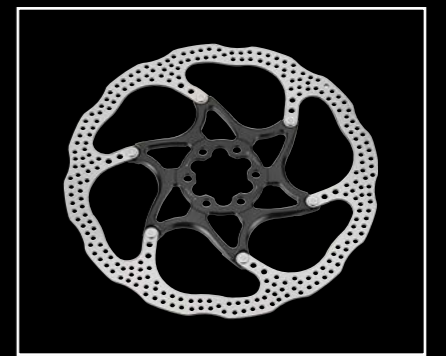

ALL-MOUNTAIN TWO PIECE
ROTOR ON ALLOY CENTER
CARRIER