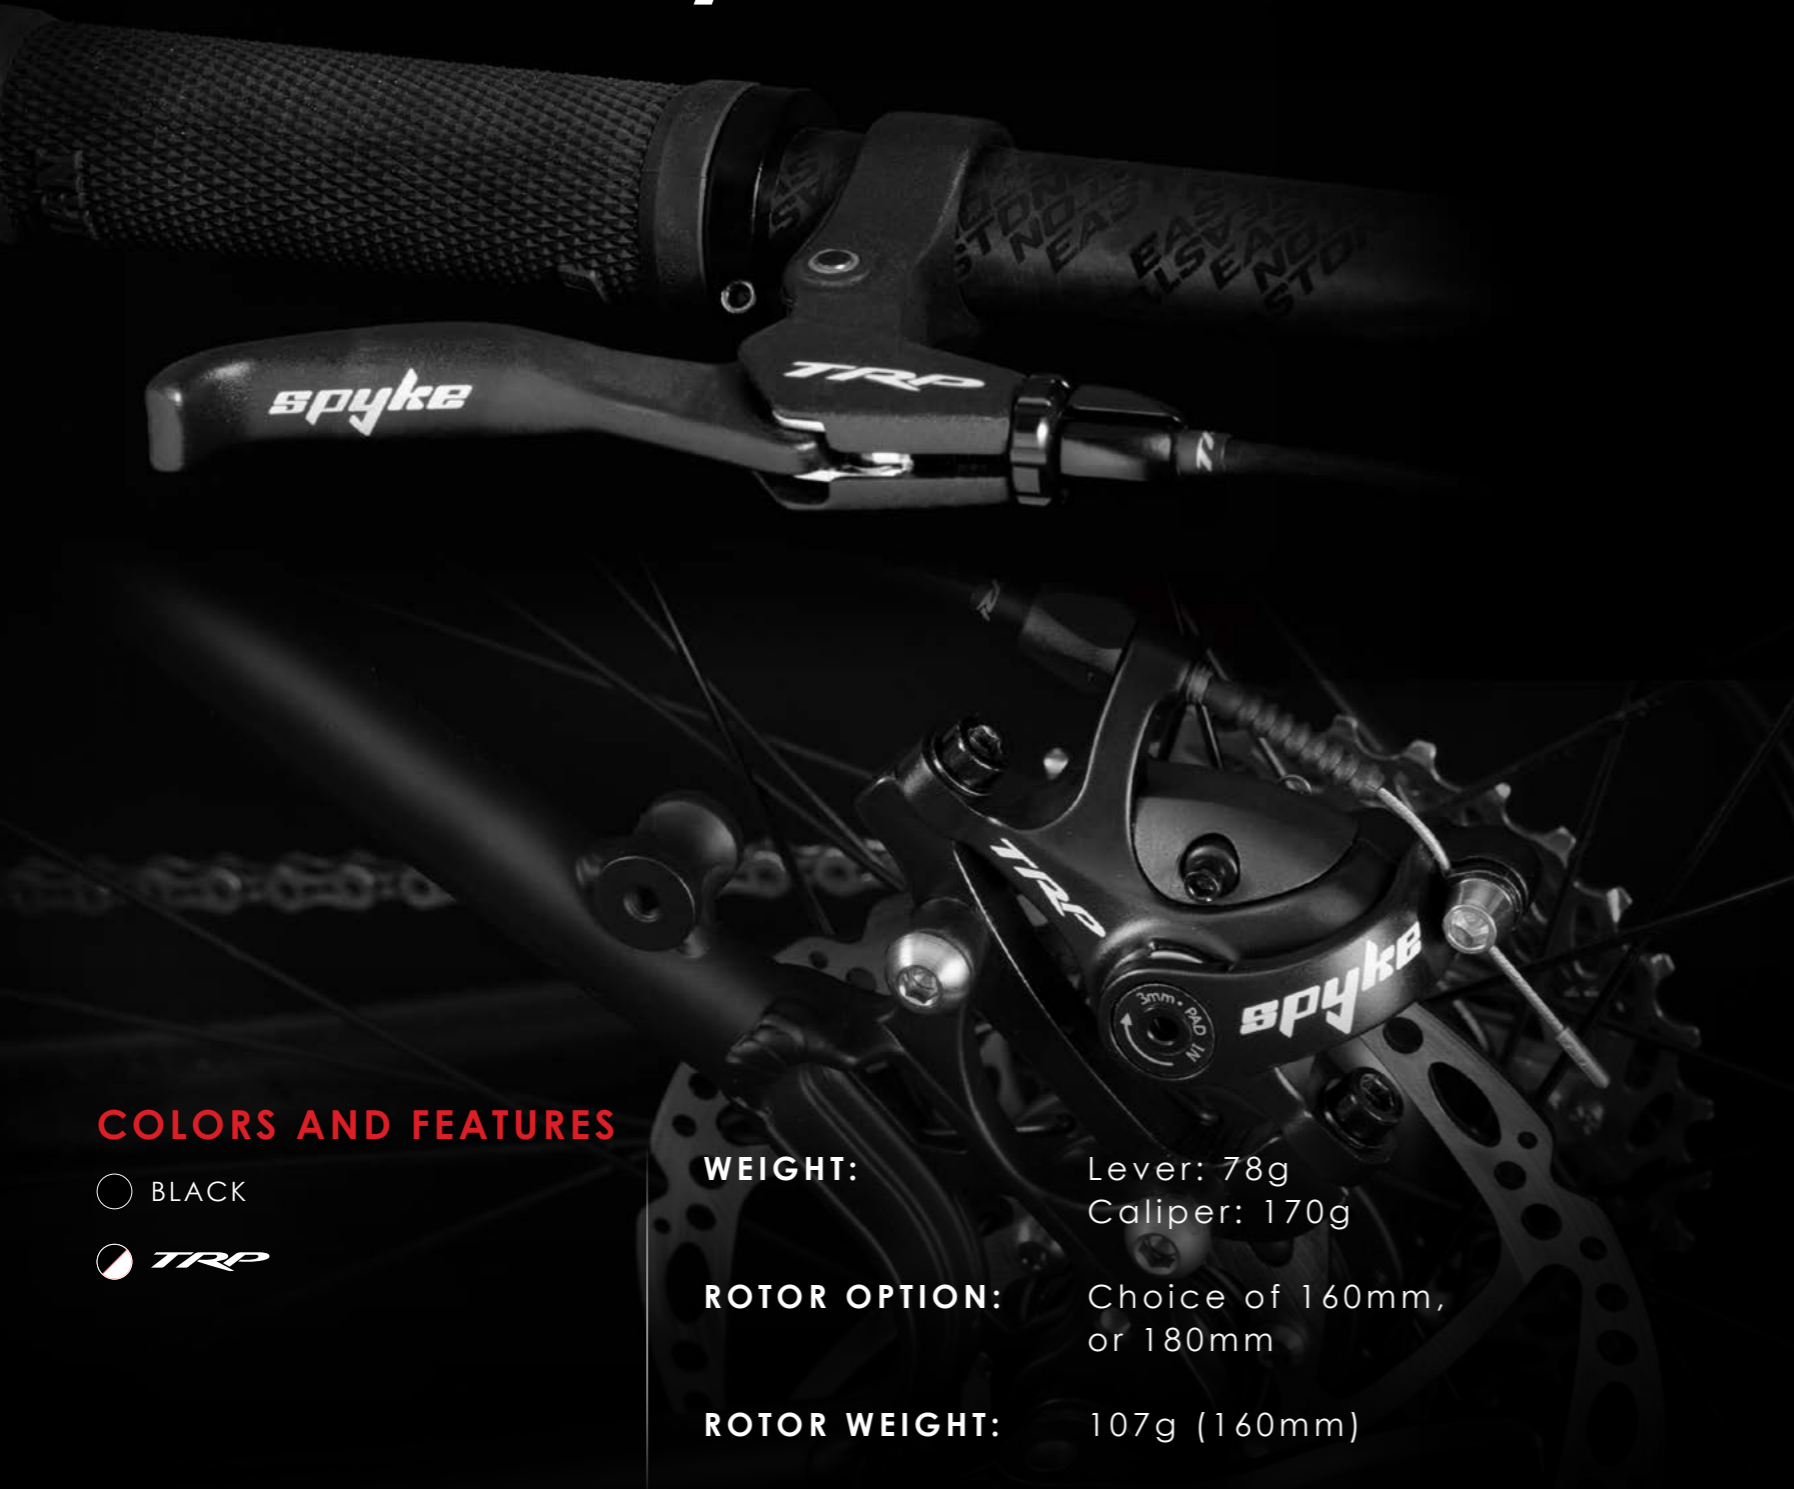

SPYKE/ML800