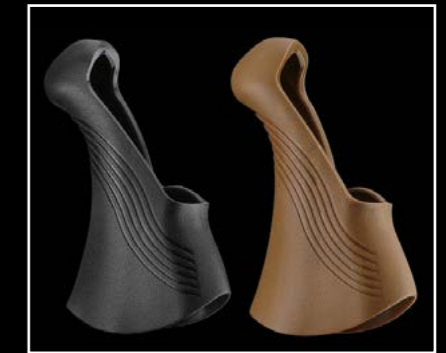

**WEIGHT:**

ALLOY: 290g per pair  
 CARBON: 272g per pair  
 SR: 280g per pair

**MSRP:**

ALLOY: \$59.99 per bike  
 CARBON: \$109.99 per bike  
 SR: \$99.99 per bike

GRIPPY, CO-MOLDED RUBBER HOODS

REPLACEMENT HOODS AVAILABLE IN BLACK OR GUM

SPRING LOADED, PUSH-BUTTON QUICK RELEASE

ERGONOMIC LEVER PROFILE