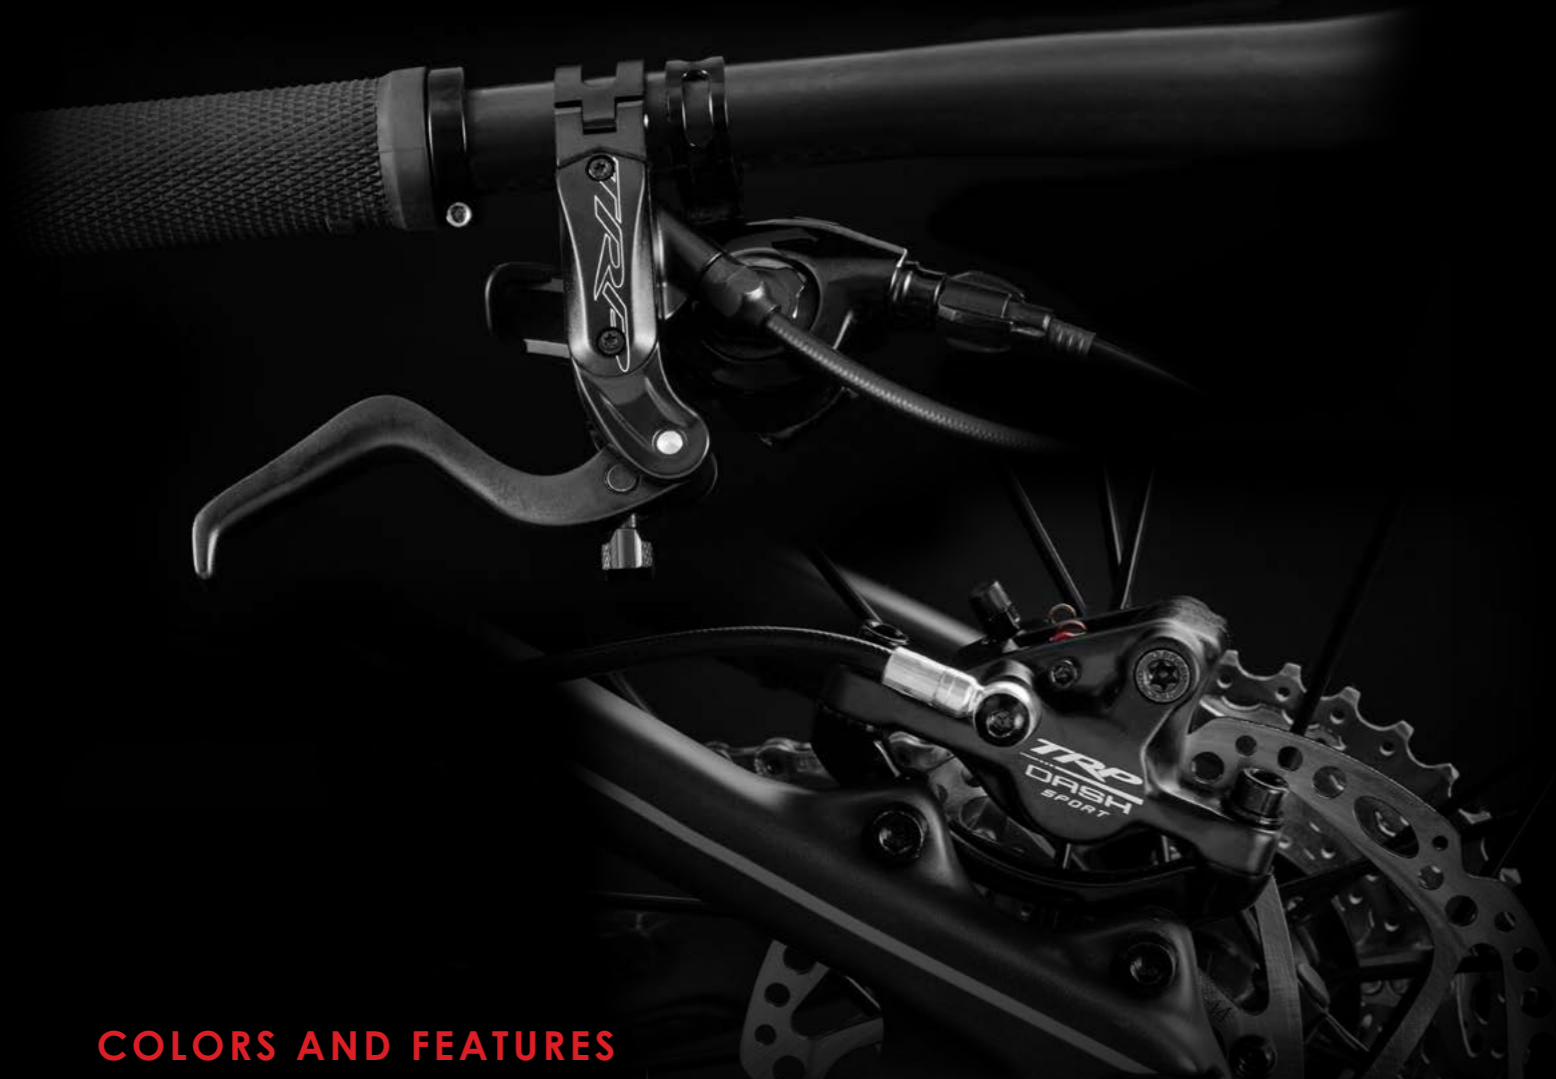

DASH^{SPORT}

TWIN PISTON HYDRAULIC DISC BRAKE

COLORS AND FEATURES

○ BLACK

- **WEIGHT:** 297g (front)
- **ROTOR OPTION:** Choice of 160mm, 180mm or 203mm
- **ROTOR WEIGHT:** 107g (160mm)
- **MSRP:** $169.99 per wheel

ADJUSTABLE REACH