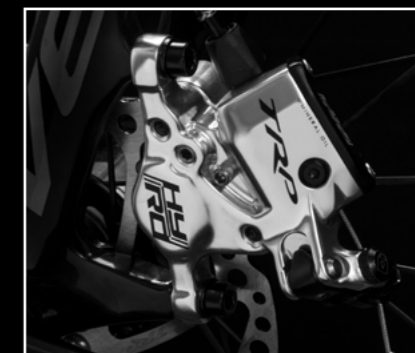

SELF CONTAINED CALIPER

INCORPORATES MASTER CYLINDER