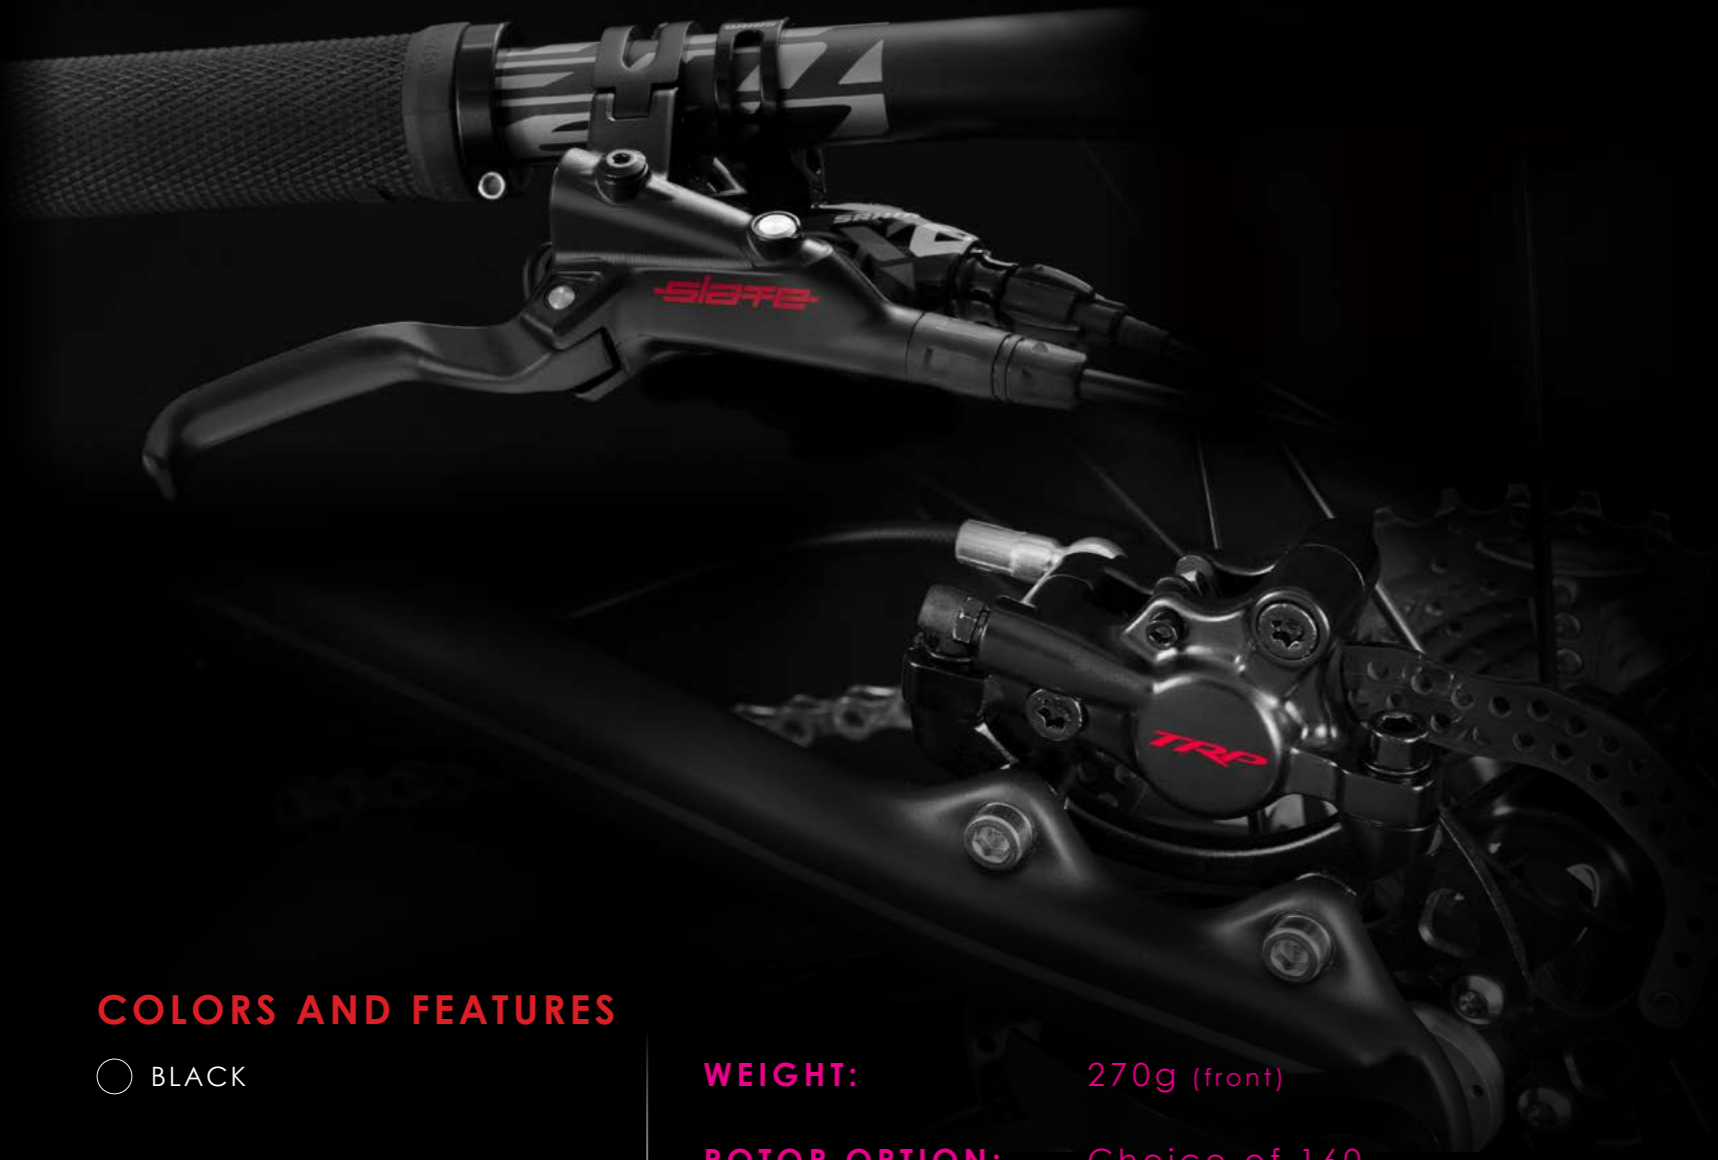

SLATE

TWIN PISTON HYDRAULIC DISC BRAKE

COLORS AND FEATURES

☐ BLACK

WEIGHT: 270g (front)

ROTOR OPTION: Choice of 160, 180 or 203

ROTOR WEIGHT: 107g (160mm)

MSRP: $159.99 per wheel

INTEGRATED MATCHMAKER®/I-SPEC® COMPATIBILITY