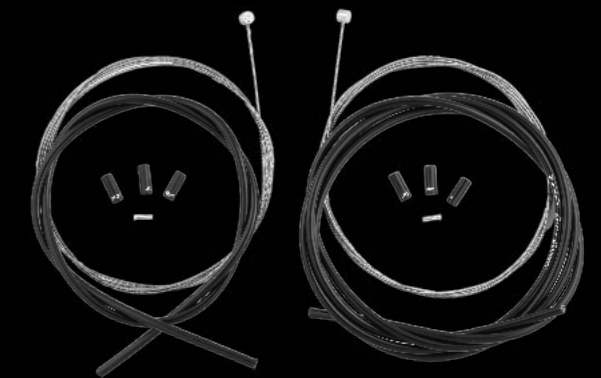

**DISCONNECT CABLE &
HOUSING KIT**
MTB