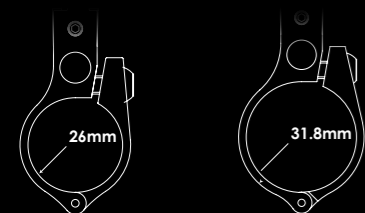

## COLORS AND FEATURES

UD CARBON

WEIGHT: 39g per lever

CLAMP SIZE: RL951: 26mm  
RL956: 31.8mm

MSRP: \$69.99 per pair