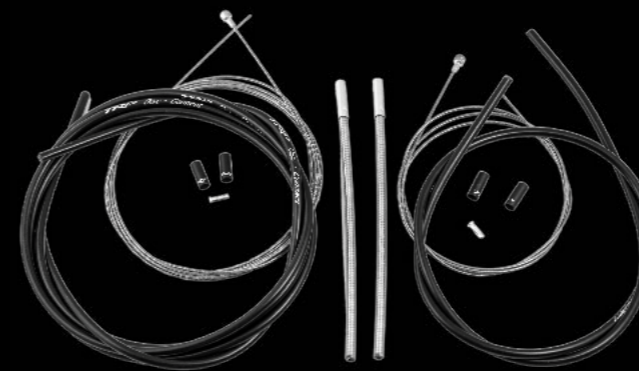

# CABLES & HOUSING

**HOSE KIT**  
Black

**HOSE KIT**  
White

**EUROX CABLE ADJUSTER**  
Anodized Red | Gold |  
Blue | Black

**HYLEX HOSE KIT**

**HOSE COUPLER**

**1296A SC CABLE  
HANGER**

**CABLE FERRULES**