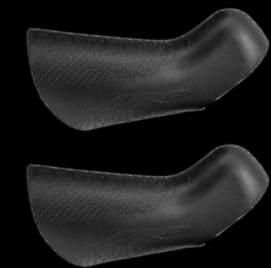

A11: 140-160 P.M.  
L7: 203 P.M./P.M.

**RRL HOODS**  
Black | Gum

**HYLEX HOODS**