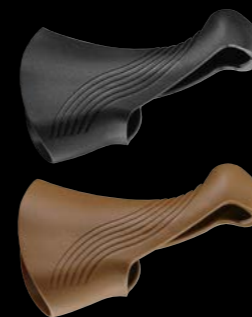

A11: 140-160 P.M.  
L7: 203 P.M./P.M.

**RRL HOODS**  
Black | Gum

**HYLEX HOODS**