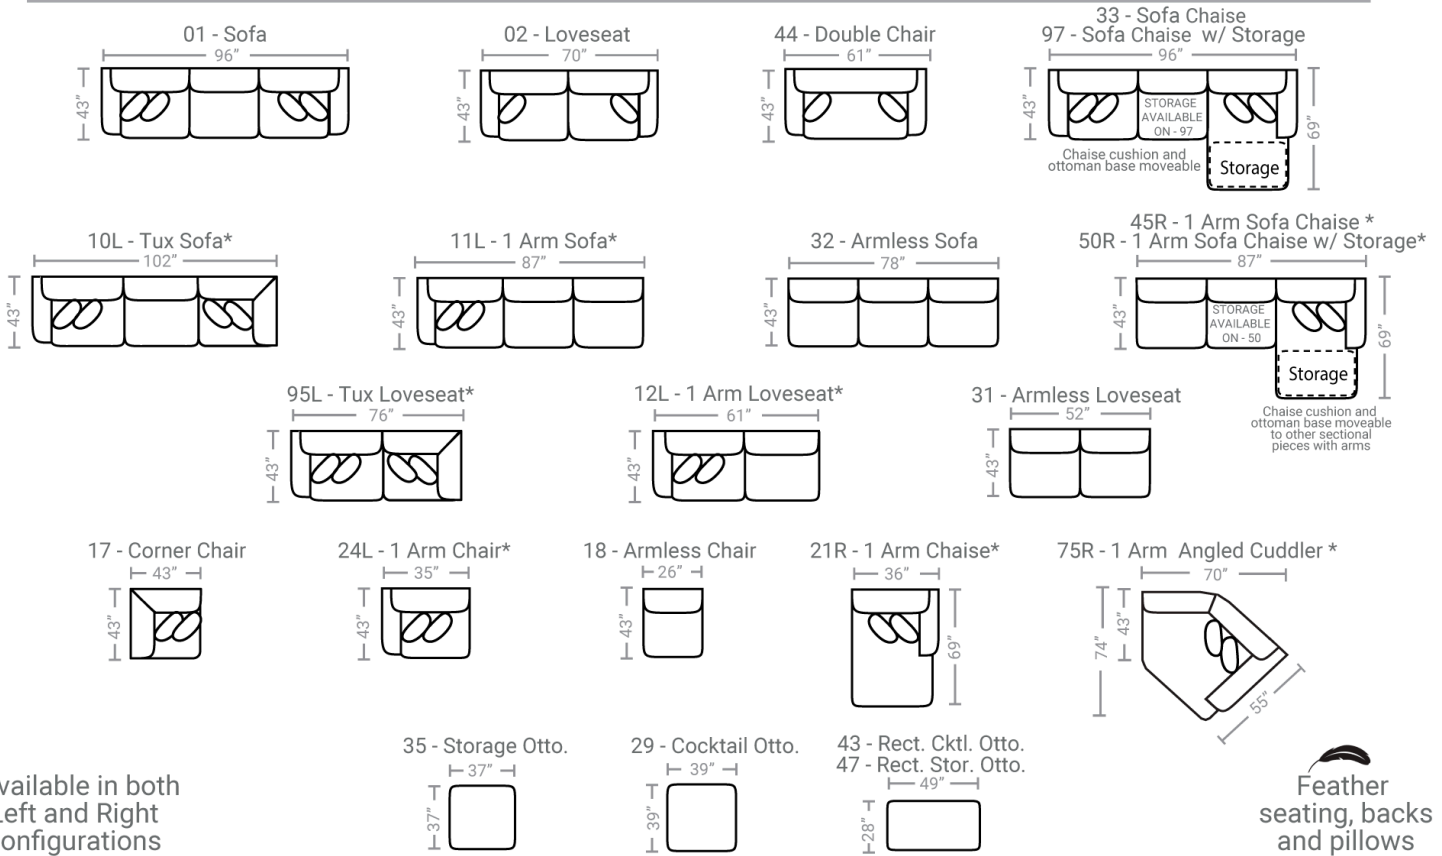

282 think LOCAL

Body 1: All Body Fabric – Contrast 1 : Both Sides of Pillows Including Welt – Contrast 2 : Both Sides of Pillows Including Welt

PIECES

Sofa Height : 37" Seat Height: 22" Seat Depth: 24" Arm Height: 26"

*Available in both Left and Right configurations

Feather seating, backs and pillows

CONFIGURATIONS

Dimensions are approximate.

Printed: 6/28/2018