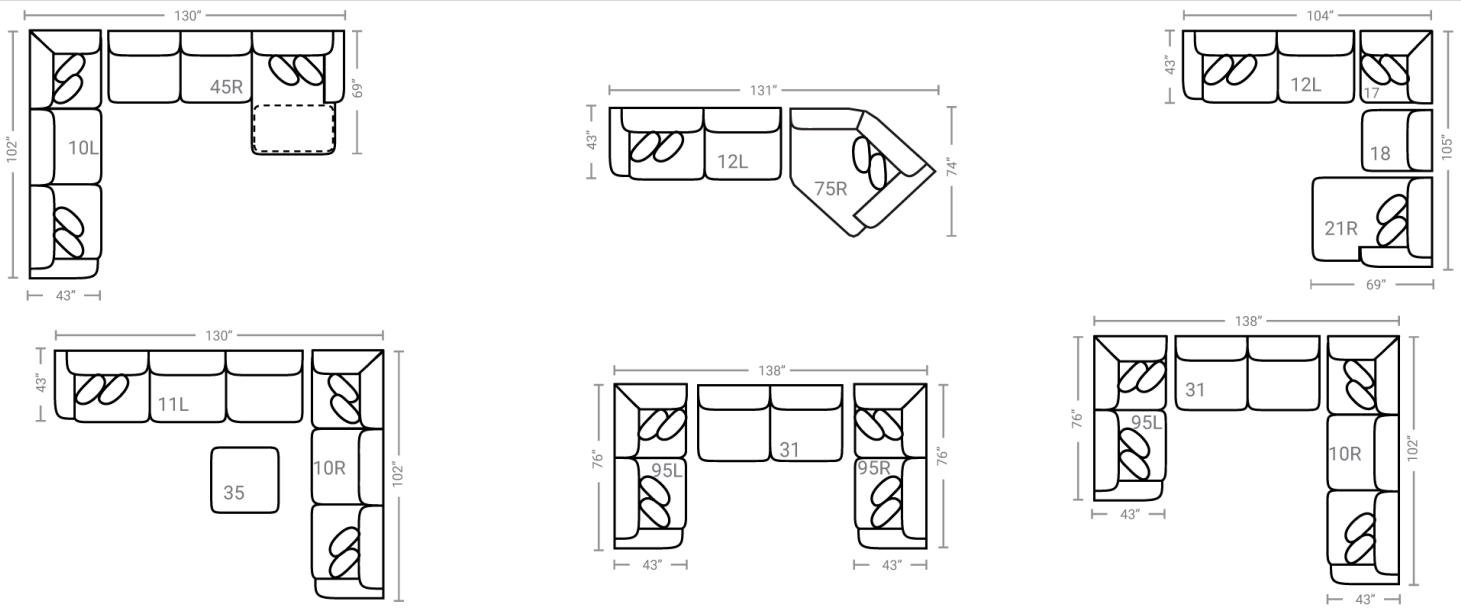

282 think LOCAL

Body 1: All Body Fabric – Contrast 1 : Both Sides of Pillows Including Welt – Contrast 2 : Both Sides of Pillows Including Welt

PIECES

Sofa Height : 37" Seat Height: 22" Seat Depth: 24" Arm Height: 26"

*Available in both Left and Right configurations

Feather seating, backs and pillows

CONFIGURATIONS

Dimensions are approximate.

Printed: 6/28/2018