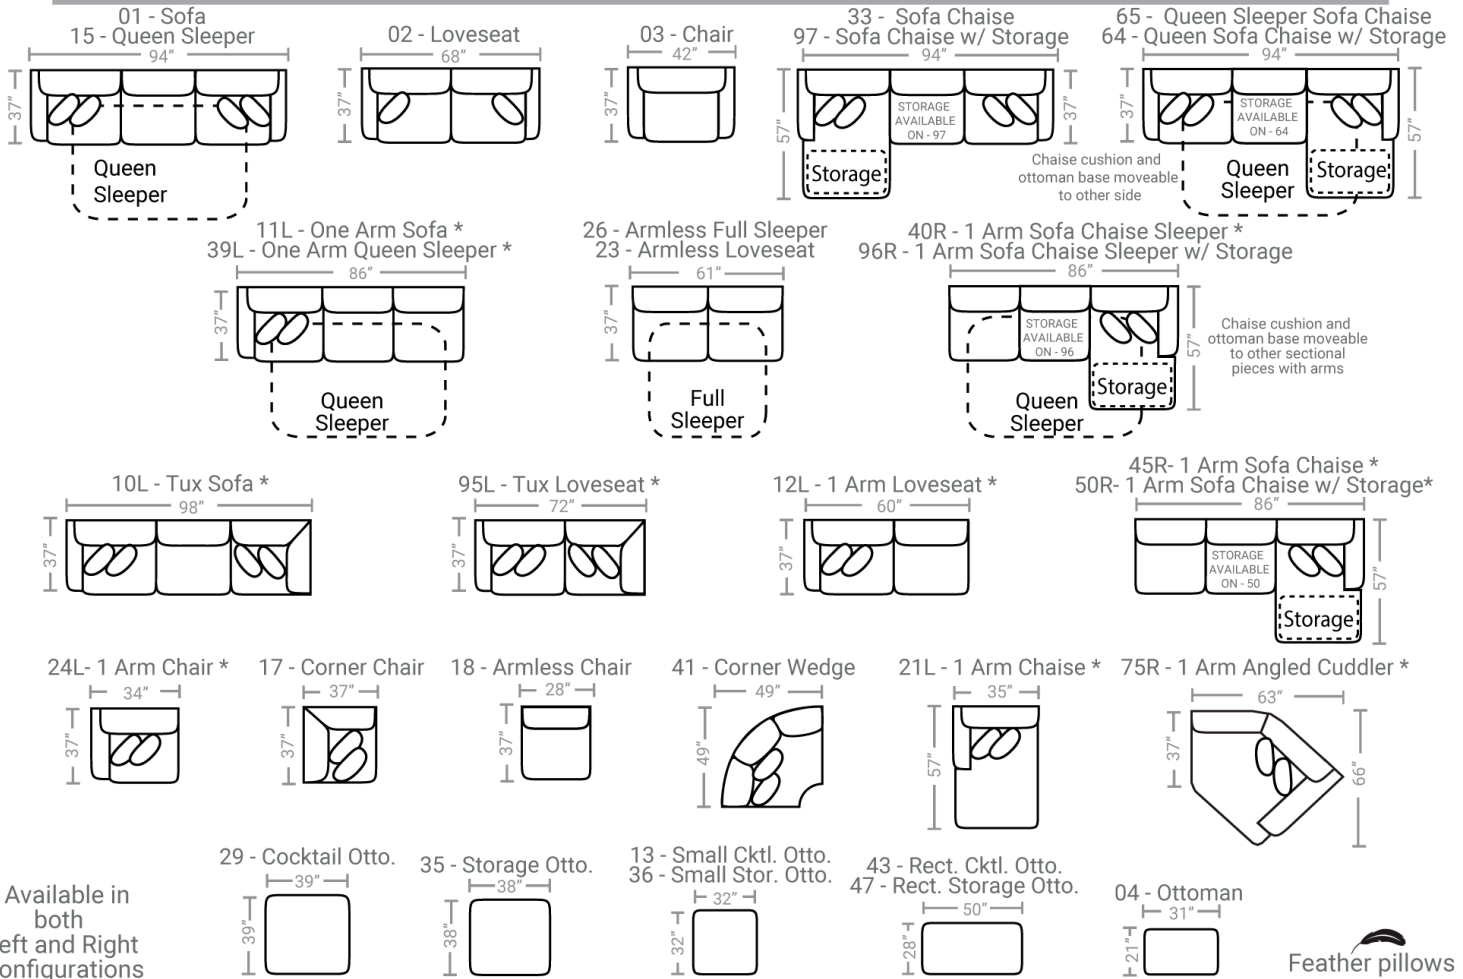

390 think LOCAL

Body 1: All Body Fabric -- Contrast 1 : Both Sides of Pillows (Top Stitched) -- Contrast 2 : Both Sides of Pillows (Top Stitched)

PIECES

Sofa Height: 36 Seat Height: 20 Seat Depth: 21 Arm Height: 25

\* Available in both Left and Right configurations

CONFIGURATIONS

Dimensions are approximate.

Printed: 7/5/2018