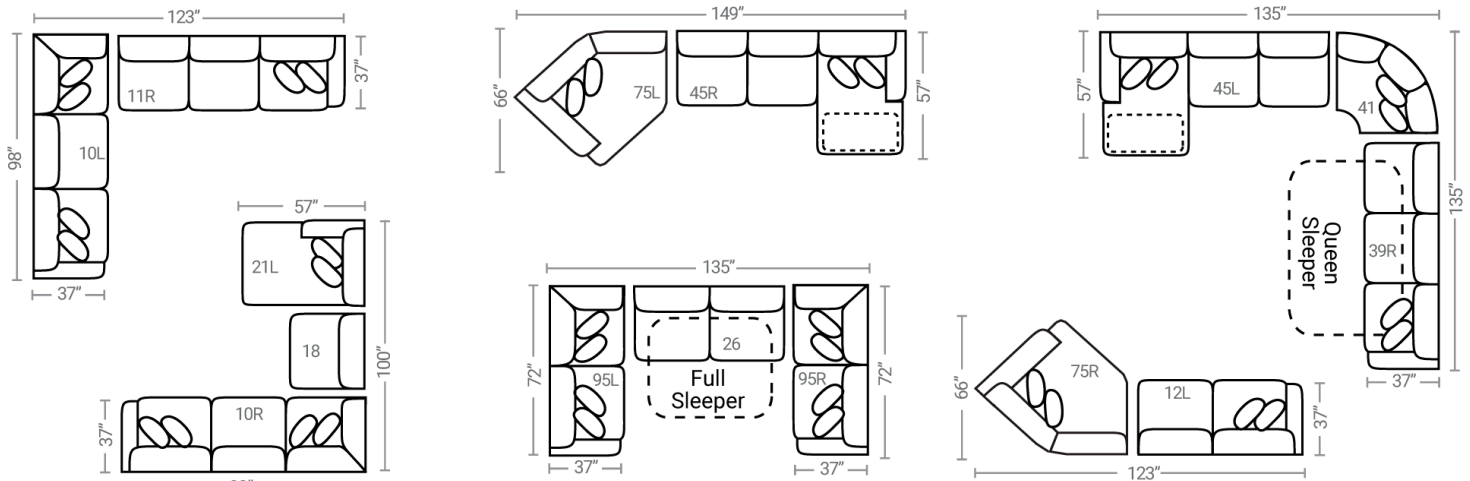

390 think LOCAL

Body 1: All Body Fabric -- Contrast 1 : Both Sides of Pillows (Top Stitched) -- Contrast 2 : Both Sides of Pillows (Top Stitched)

PIECES

Sofa Height: 36 Seat Height: 20 Seat Depth: 21 Arm Height: 25

\* Available in both Left and Right configurations

CONFIGURATIONS

Dimensions are approximate.

Printed: 7/5/2018