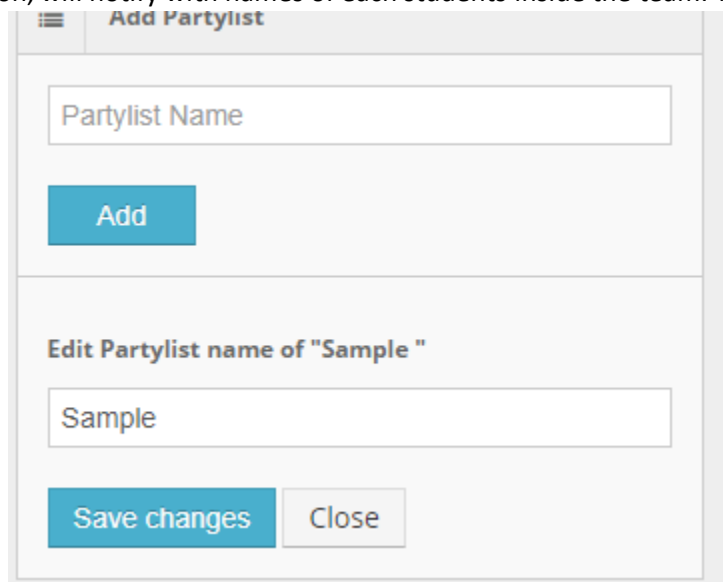

## Party List Section

Preview of the list of the registered party list where you can view, edit, or delete. (right) you can add the new party list name.

Delete option, will notify with names of each students inside the team. Then confirm.