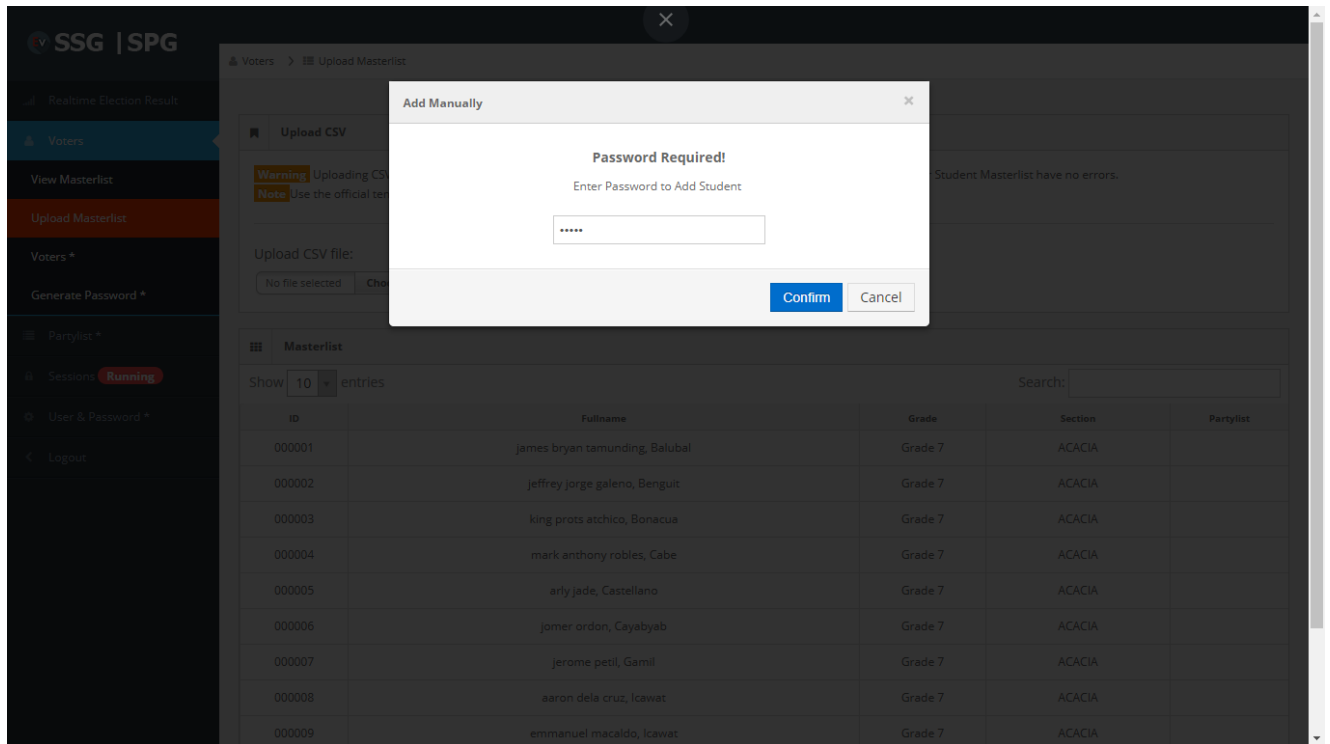

Voters Section (Voters*)