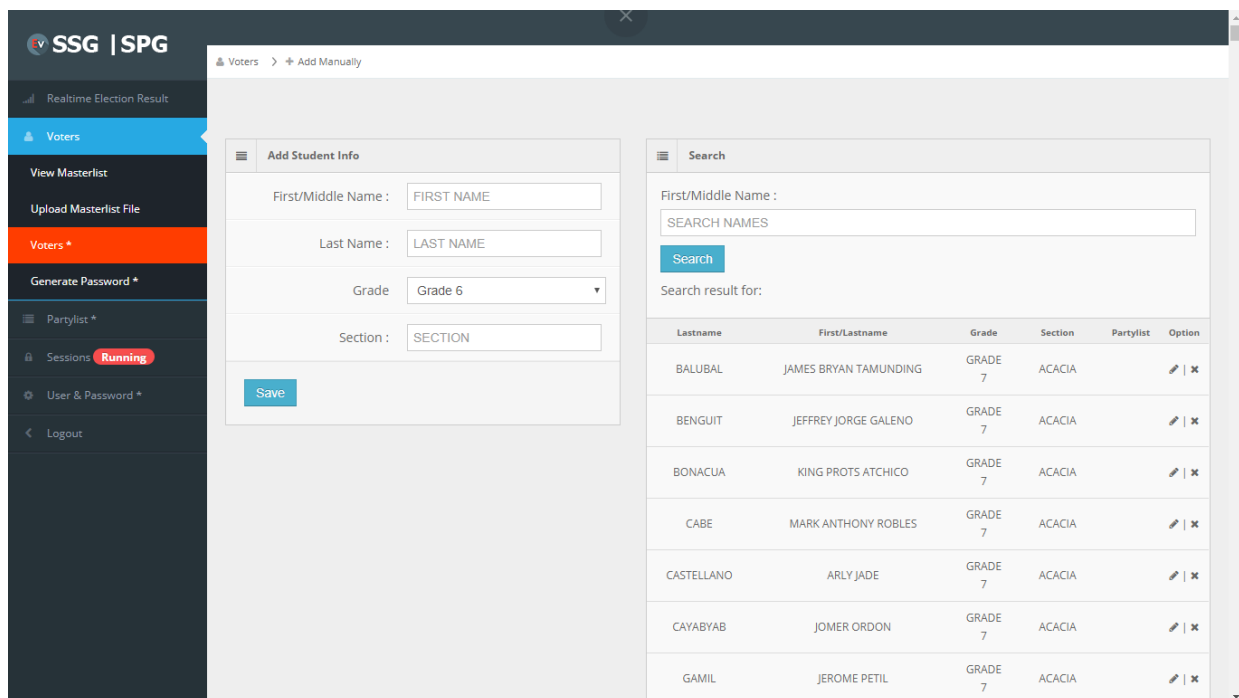

Enter your password then confirm

>>Add Manually: Incorrect Password!

When you enter Wrong password, this will notify.