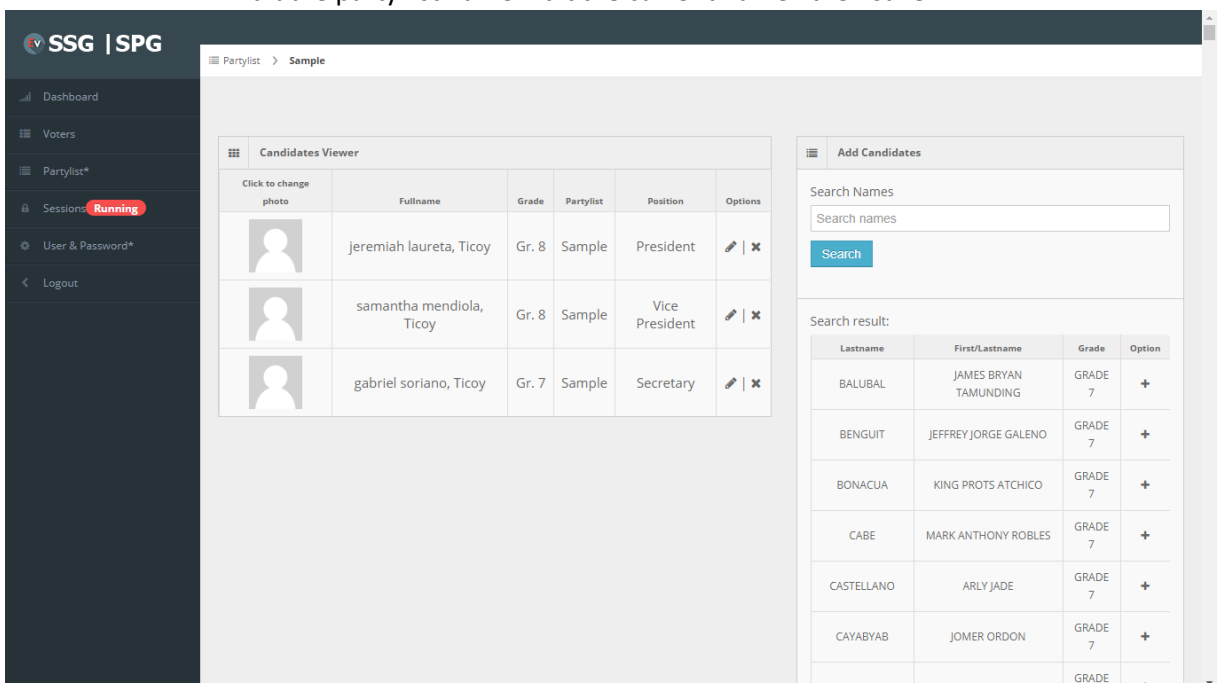

## Party List Section

Preview of the list of the registered party list where you can view, edit, or delete. (right) you can add the new party list name.

Delete option, will notify with names of each students inside the team. Then confirm.

Edit the party list name. Edit the current name. then save

Sample candidate, where you can view their names, the position and the option.

☰ **Add Candidates**

Search Names

Search

Search result:

Lastname	First/Lastname	Grade	Option
BALUBAL	JAMES BRYAN TAMUNDING	GRADE 7	+
BENQUIT	JEFFREY JORGE GALENO	GRADE 7	+
BONACUA	KING PROTS ATCHICO	GRADE 7	+
CABE	MARK ANTHONY ROBLES	GRADE 7	+
CASTELLANO	ARLY JADE	GRADE 7	+
CAYABYAB	JOMER ORDON	GRADE 7	+
GAMIL	IEROME PETIL	GRADE	+