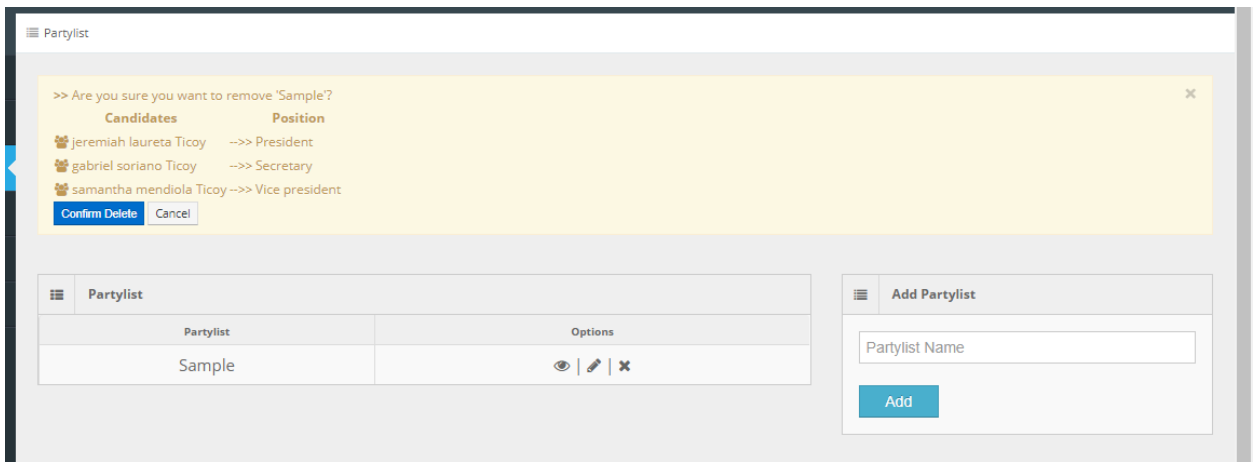

## Party List Section

Preview of the list of the registered party list where you can view, edit, or delete. (right) you can add the new party list name.

Delete option, will notify with names of each students inside the team. Then confirm.