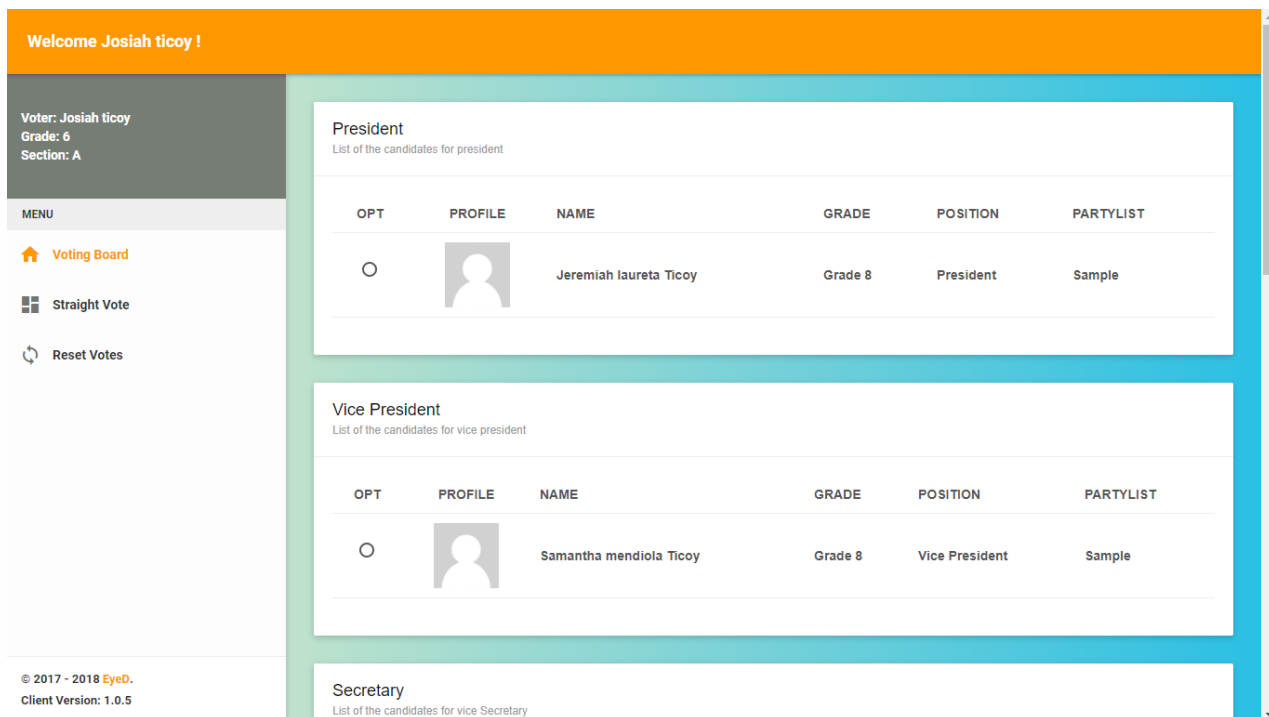

After logging in. Registered Party list will display.