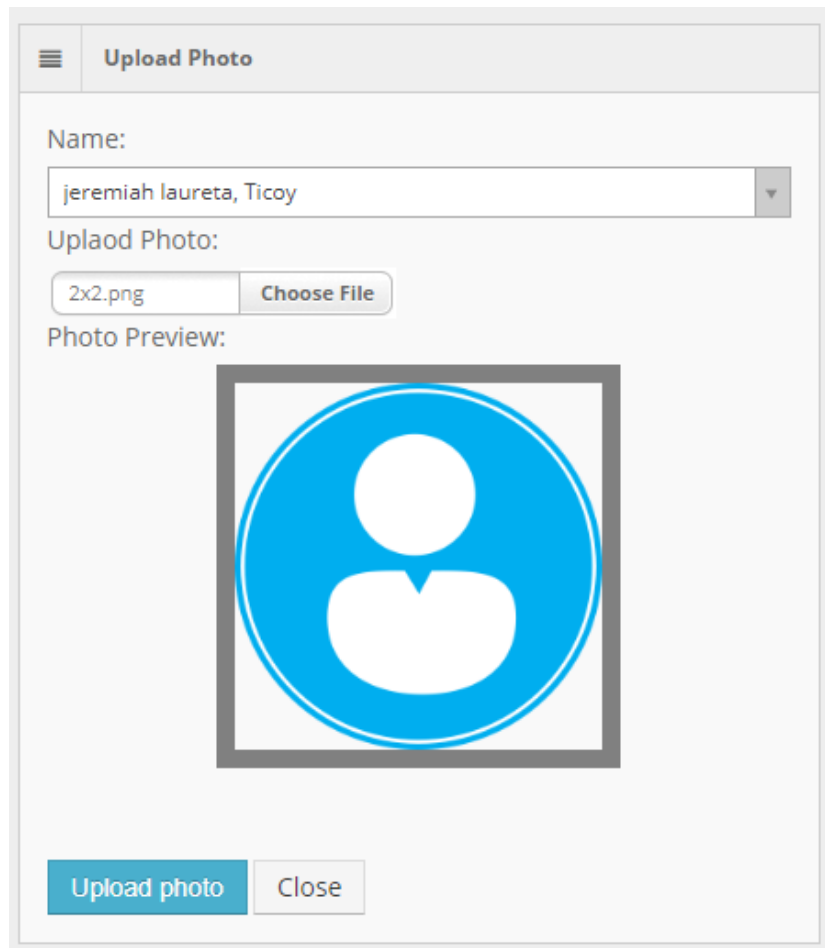

Candidates viewer, where you can edit and remove. you can also add their profile photo by clicking the photo template on the left side.

 **Edit Candidates Position**

Name:

Position:

Edit the candidate's position, then save

 **Candidates View**

Click to change photo

photo

Click this template to Add profile photo of the students.

After clicking the template to add profile photo, choose .png, .jpg file up to 5mb capacity. Then upload.