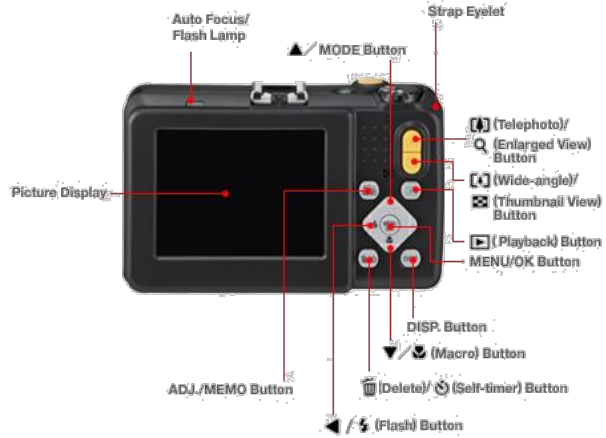

## Dynamic Capture

Ricoh G700SE with GP-1 or SE-7 GPS Unit

Capture images and data in a rugged environment - documented with simplified workflows.

- GPS accessory
- Rangefinder compatible
- Expanded Memo Data
- Barcode reader
- Wireless capability

### Applications:

- Geo Mapping Application
- Asset Tracking
- Audit Documentation
- Safety Back-up Documentation
- Inventory Location Tracking
- Installation Documentation
- Repair Confirmation Documentation
- Wireless upload workflow

The G700SE provides unmatched simplicity and durability to streamline your workflow.

**G700SE's Advantages:**

- **Data capturing embedded to images**
  - When images are uploaded, Memo Data is embedded. Additional information is available for viewing.
- **Security enabled password protected**
  - Prohibiting unauthorized use
  - Data protection
- **JIS/IEC waterproof grade 8**
  - Waterproof build, able to withstand depths of 5 meters. (approx 15ft)
- **JIS/IEC dustproof grade 6**
- **2m impact-resistant**
  - Tough, durable design ideal for rugged environments
  - Shock Proof
- **Chemical resistance (Ethanol or Sodium hypochlorite)**
  - Disinfect and clean the camera
- **GP-1 + WAAS**
  - Enables location accuracy to within 5m
- **Laser rangefinder compatible**
- **Wireless Capability**
- **Internal CCD Barcode reader**

***G700SE Specifications:***

- 12 million effective pixels
- 3.0" LCD viewing screen
- Compatible with commercially available 37 mm lens filters
- Powerful built-in flash
- Electronic vibration correction
- Large buttons and dials
- 1cm macro photography
- 5x internal optical zoom
- Rechargeable battery