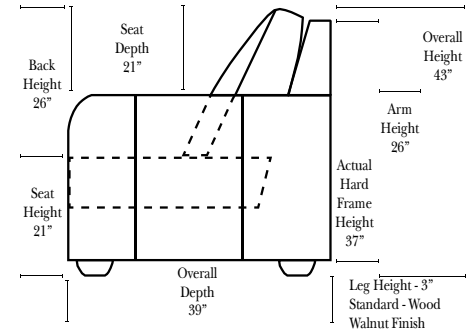

Standard

07/06/2012