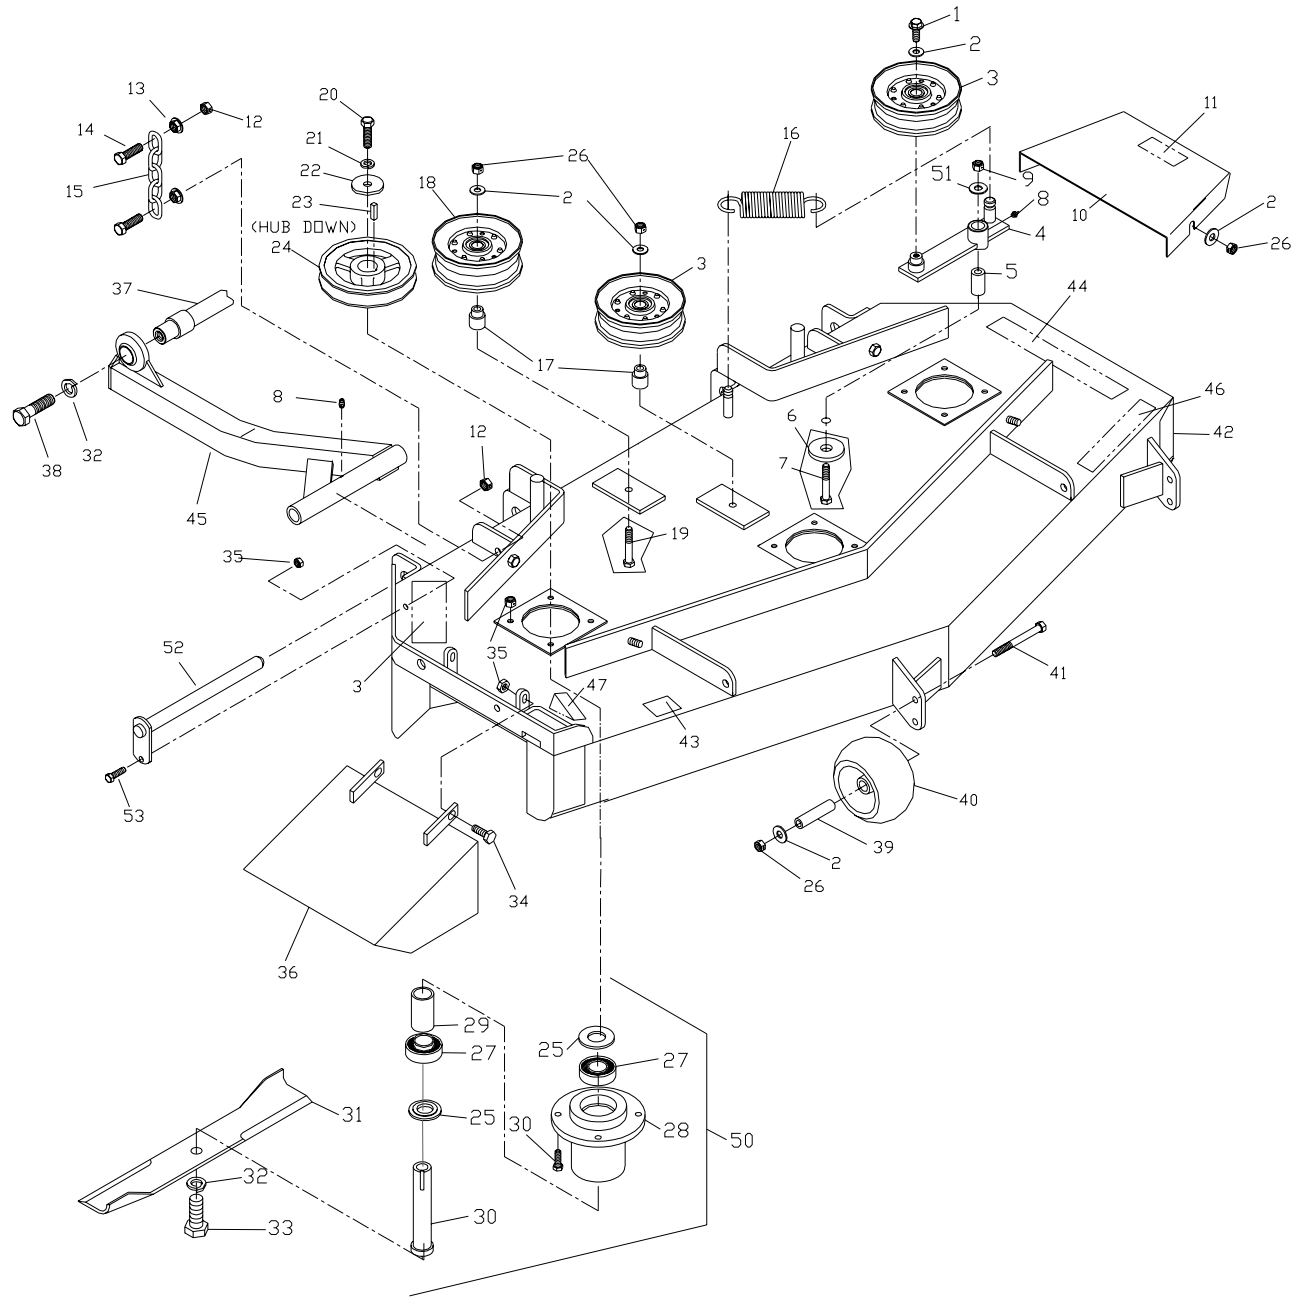

PARK BRAKE ASSEMBLY

ENGINE ASSEMBLY

ITEM	PART NO.	QTY.	DESCRIPTION
1.	990184	4	NUT 5/16C CENTERLOCK
2.	106819	1	CLUTCH TIE DOWN
4.	912757	1	KEY 1/4 SQ. X 1 1/4
5.	106992	1	PULLEY
7.	103245	1	ELECTRIC CLUTCH
8.	990247	1	7/16 LOCKWASHER
9.	991120	1	HCS 7/16F X 2 1/2
10.	990669	4	HCS 5/16C X 1 3/4
	104279	1	WT. BLOCK (NOT SHOWN)
	990629	2	HCS 3/8 X 2.25 (NOT SHOWN)
	990546	2	NUT 3/8C, CTRLK (NOT SHOWN)
	990517	2	WASHER, 3/8 (NOT SHOWN)
	101714	1	SOLENOID (NOT SHOWN)
	990072	2	HCS 1/4C X 5/8 (NOT SHOWN)
	976978	2	NUT, 1/4C NYLOC (NOT SHOWN)
	101362	1	OIL DRAIN HOSE (NOT SHOWN)
	101364	1	DRAIN CAP (NOT SHOWN)
	105532	1	SCREW, 1/4-20, SELF TAPPING (NOT SHOWN)

ENGINE ASSEMBLY

48" DECK ASSEMBLY

ITEM	PART NO.	QTY.	DESCRIPTION
1.	990582	1	HCS 3/8C X 1 SERRATED HEAD
2.	990517	9	WASHER 3/8 FLAT
3.	103257	2	IDLER PULLEY
4.	103230	1	IDLER ARM
5.	103427	1	PIVOT BUSHING
6.	102243	1	SUPPORT WASHER
7.	103433	1	HCS 1/2C X 3 1/4
8.	976998	3	ZERK
9.	101331	1	NUT 1/2C NYLOC
10.	104192	2	BELTSHIELD
11.	102892	2	DECAL, NO STEP
12.	990839	8	NUT 7/16C CENTERLOCK
13.	102582	8	7/16C WHIZ NUT
14.	101175	8	HCS 7/16C X 1 1/2
15.	102641	4	LIFT CHAIN
16.	103256	1	SPRING
17.	103295	2	IDLER BUSHING
18.	103258	1	IDLER PULLEY(TALL)
19.	990637	2	HCS 3/8C X 2 1/2
20.	100141	3	HCS 7/16F X 1 1/2
21.	990247	3	LOCKWASHER 7/16
22.	106504	3	HEAVY WASHER
23.	101995	3	KEY 1/4 SQ. X 1 1/8
24.	103283	3	PULLEY
25.	107272	2	COMBO SPACER
26.	990546	8	NUT 3/8C CENTERLOCK
27.	102677	2	BEARING
28.	104852	1	HOUSING