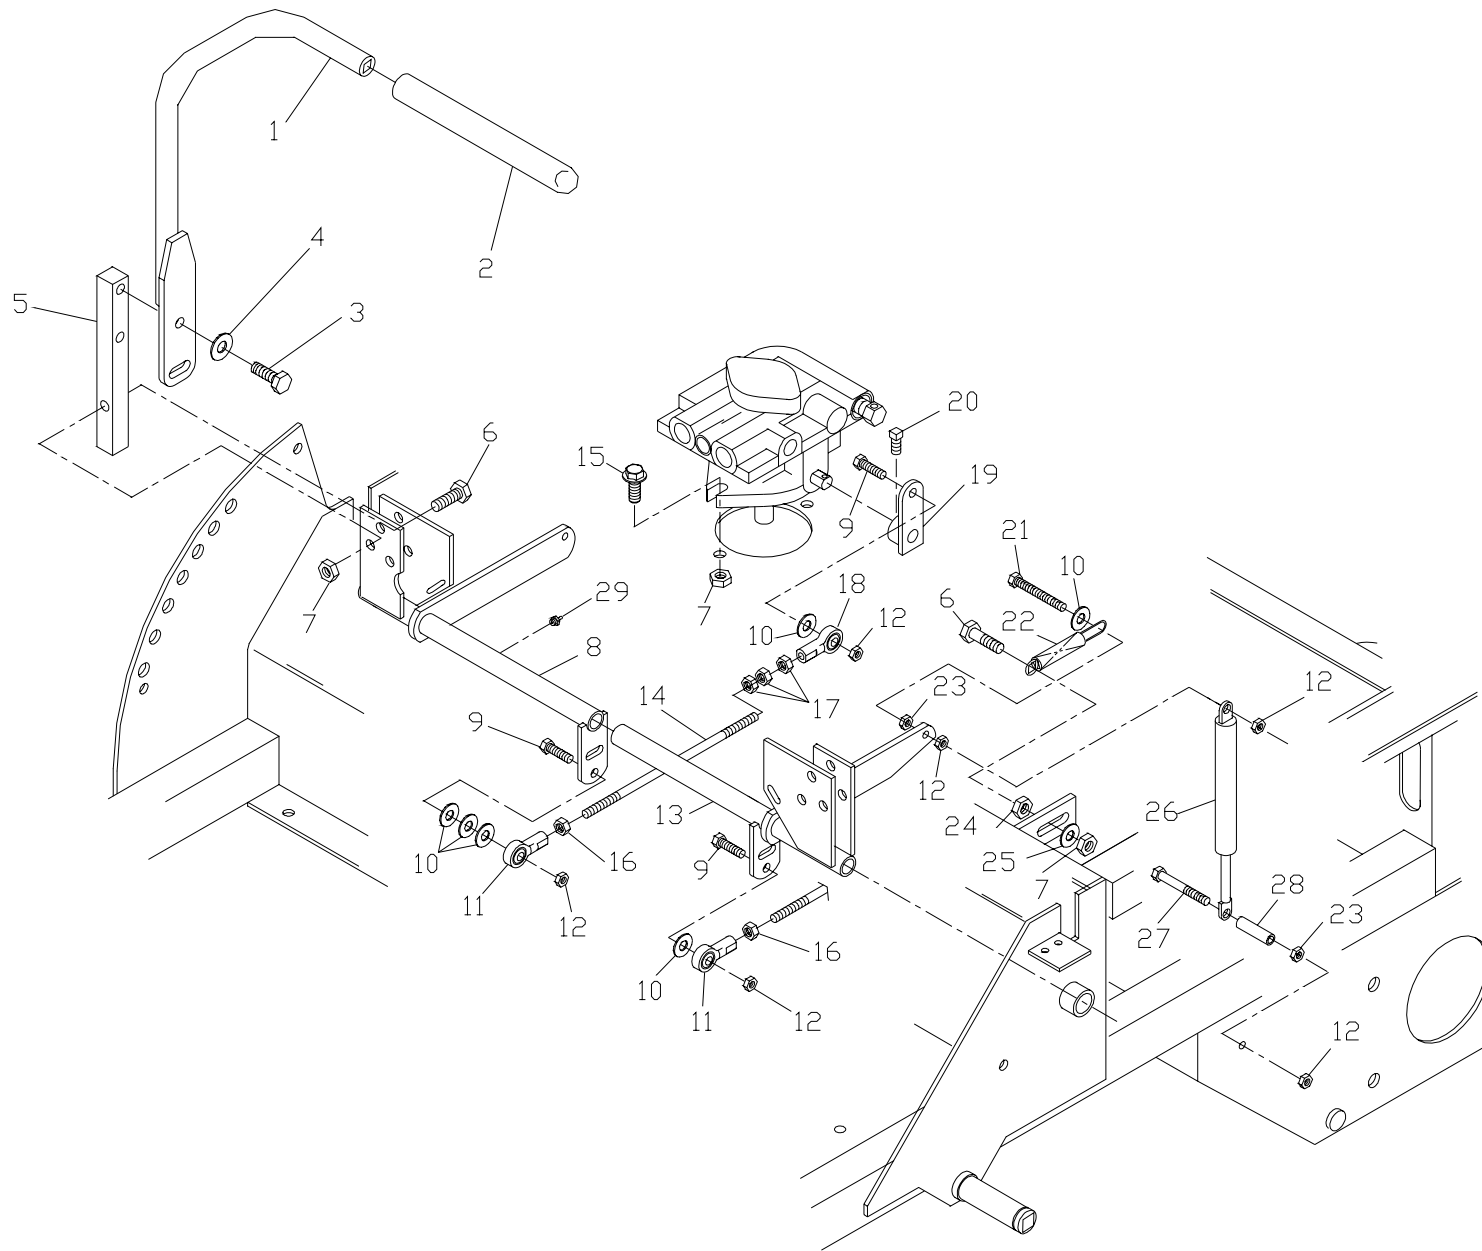

FRAME ASSEMBLY

SEAT ASSEMBLY

ITEM	PART NO.	QTY.	DESCRIPTION
1.	102740	1	COMPLETE-SEAT
2.	102844	2	ARM REST CUSHION
3.	102539	1	SEAT CUSHION W/SWITCH
4.	102492	1	DECAL, ZT MAX
5.	103288	1	SEAT MOUNT
6.	990591	2	HCS 3/8C X 4 1/2
7.	990546	2	NUT 3/8C CENTERLOCK
8.	990184	4	NUT 5/16C CENTERLOCK
9.	976856	2	PLASTIC TIE
10.	990692	1	5/16 FLAT WASHER
11.	103247	1	SEAT LANYARD
12.	102617	2	#10-24 X 1/2 SLOTTED SCREW
13.	102794	2	SEAT BUMPER
14.	976977	2	#10-24 NYLOC NUT
15.	102439	1	SEAT BACK CUSHION
16.	105294	1	SEAT RAILS (NOT SHOWN)

SEAT ASSEMBLY

MOTION CONTROL ASSEMBLY

ITEM	PART NO.	QTY.	DESCRIPTION
1.	104190	2	CONTROL LEVER WLDMT
2.	102592	2	GRIP
3.	990563	4	HCS 3/8C X 1
4.	102593	4	3/8 DISC SPRING WASHER
5.	102809	2	CONTROL ARM
6.	990655	6	HCS 3/8C X 1 1/2
7.	990546	8	NUT 3/8C CENTERLOCK
8.	103248	1	CONTROL WELDMENT, RIGHT
9.	990627	4	HCS 5/16C X 1 1/4
10.	990692	8	WASHER 5/16 FLAT
11.	102591	2	BALL JOINT, LEFT HANDED
12.	990184	10	NUT 5/16C CENTERLOCK
13.	103249	1	CONTROL WELDMENT, LEFT
14.	103264	2	PUMP CONTROL LINK
15.	990582	4	HCS 3/8C X 1 SERRATED HEAD
16.	991073	2	NUT 5/16F LEFTHAND
17.	990223	6	NUT 5/16F
18.	102590	2	BALL JOINT, RIGHTHAND
19.	104382	2	CONTROL ARM, PUMP
20.	102717	2	5/16C X 5/8 SQ. HEAD
21.	991055	2	TAPBOLT 5/16C X 2 1/4
22.	103297	2	SPRING
23.	990585	4	5/16C WHIZ NUT
24.	990613	2	3/8C WHIZ NUT
25.	990517	2	WASHER 3/8 FLAT
26.	102720	2	DAMPENER
27.	103468	2	HCS 5/16C X 2 3/4 GRADE 8
28.	100097	2	SPACER
29.	976998	2	ZERK