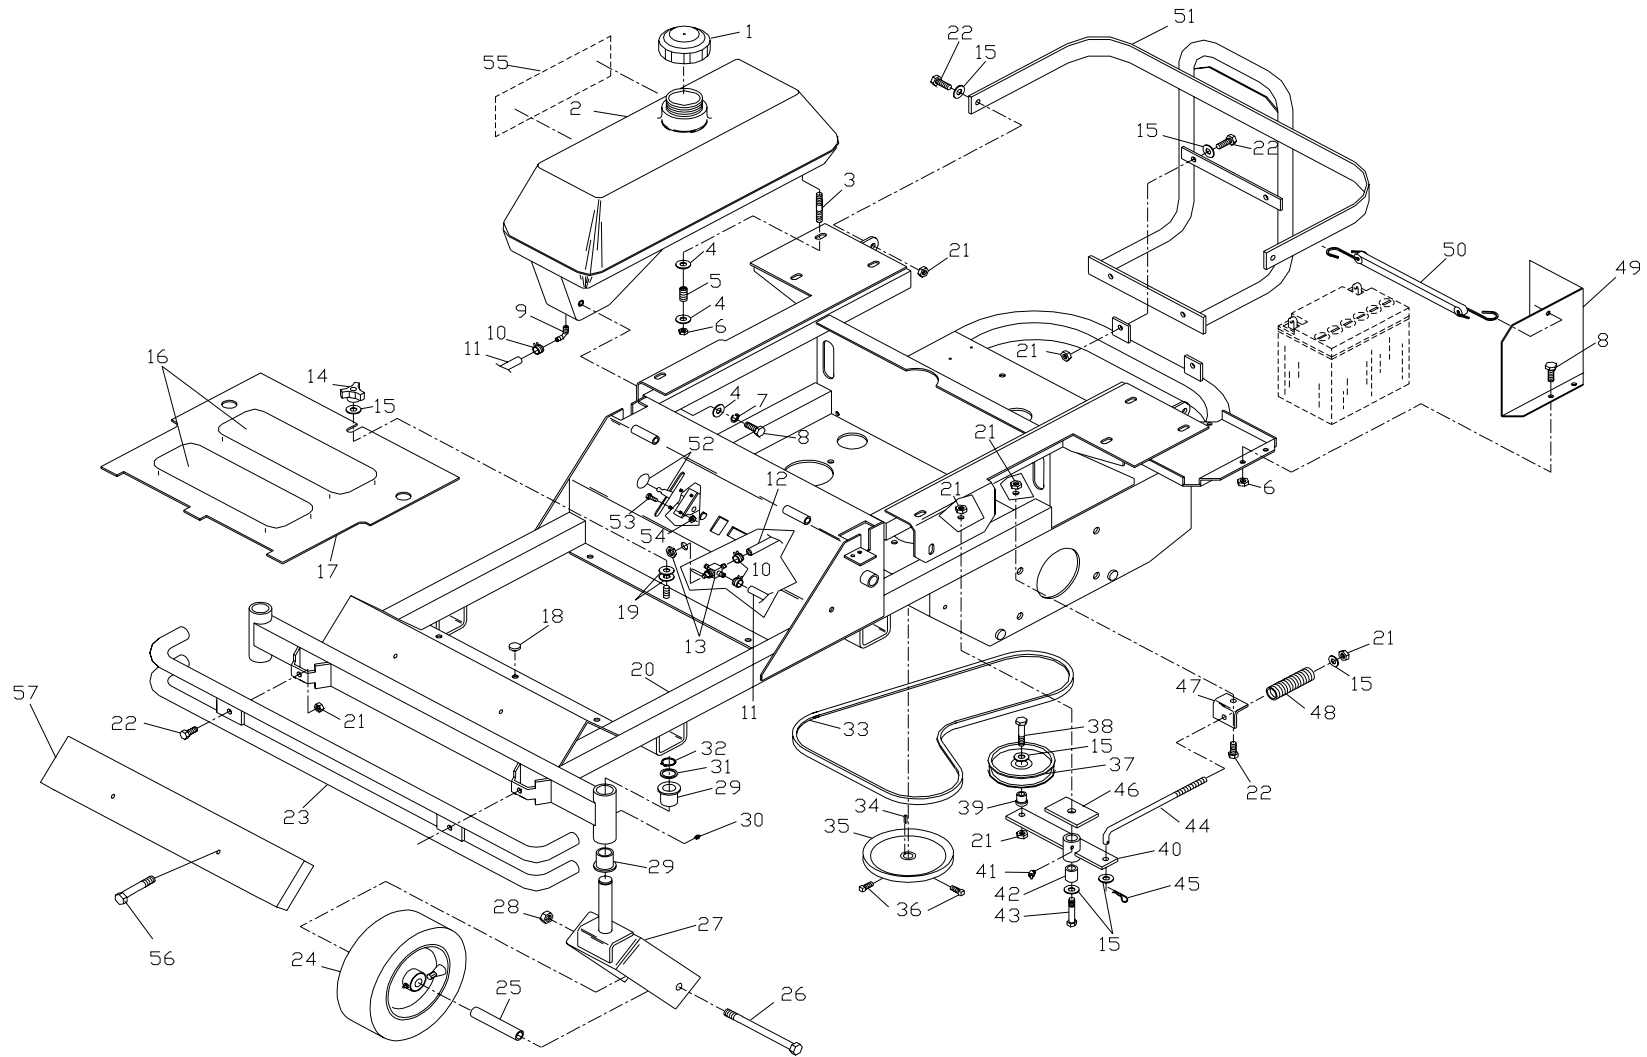

FRAME ASSEMBLY

ITEM PART NO. QTY. DESCRIPTION

1.	106188	2	FUEL CAP
2.	105451	1	FUEL TANK RH.
	102741	2	FUEL TANK - SERIES 1
	105452	1	FUEL TANK LH.
3.	102502	8	5/16C STUD
4.	990692	18	5/16 FLAT WASHER
5.	102845	8	SPRING
6.	990184	10	NUT 5/16C CENTERLOCK
7.	990187	2	5/16 LOCKWASHER
8.	976934	4	HCS 5/16C X 3/4
9.	102650	2	90 DEG. HOSE BARB
10.	912222	6	HOSE CLAMP
11.	102680	2	FUELLINE, TANK
12.	102681	1	FUEL LINE, ENGINE
13.	102679	1	FUEL VALVE
14.	102070	1	KNOB
15.	990517	13	3/8 FLAT WASHER
16.	977778	3	ANTI-SKID PAD
17.	103242	1	FOOTPLATE
18.	102587	5	BUMPER, RUBBER
19.	102593	2	3/8 DISC WASHER
20.	105296	1	FRAME W/DECALS
21.	990546	13	NUT 3/8C CENTERLOCK
22.	990563	9	HCS 3/8C X 1
23.	103322	1	BUMPER, FRONT
24.	103307	2	CASTER TIRE(COMPLETE)SERIES 1
	104594	2	CASTER TIRE (COMPLETE)SERIES 2
	106993	2	CASTER TIRE(COMPLETE)AFTER 04/2002
	103495	1	TIRE
	106995	1	TIRE - AFTER 04/2002
	103494	1	RIM-SERIES 1
	104600	1	RIM-SERIES 2
	106994	1	RIM - AFTER 04/2002
	105307	1	ROLLER BEARING
	103300	1	ZERK
	102484	2	FLANGED BEARING
25.	105543	2	SPACER

ITEM PART NO. QTY. DESCRIPTION

26.	101907	2	HCS 1/2C X 5 1/2
27.	103228	2	YOKE WELDMENT
28.	101331	2	NUT 1/2C NYLOC
29.	101232	4	FLANGE BUSHING
30.	101474	2	ZERK
31.	923787	2	MACHINERY BUSHING
32.	101151	2	7/8" RETAINING RING
33.	103241	1	PUMPBELT
34.	101177	2	KEY 5 MM SQ. X 25 MM
35.	101176	2	PULLEY
36.	102717	4	5/16C X 5/8 SQ. HEAD
37.	976688	1	IDLER PULLEY
38.	990730	1	HCS 3/8C X 1 3/4
39.	976695	1	IDLER FLANGE BUSHING
40.	103252	1	IDLER ARM WELDMENT
41.	103300	1	45 DEG. ZERK
42.	103429	1	PIVOT BUSHING
43.	101341	1	HCS 3/8C X 3
44.	102337	1	TENSION ROD
45.	990365	1	COTTER PIN
46.	103303	1	SUPPORT PLATE
47.	100057	1	TENSION BRACKET
48.	102817	1	COMPRESSION SPRING
49.	105162	1	BATTERY GUARD W/DECALS
50.	102501	1	BATTERY STRAP
51.	105119	1	ENGINE GUARD W/DECALS
52.	103275	1	THROTTLE CABLE
	102732	1	THROTTLE CABLE(BRIGGS)
53.	990411	2	#10-24 X 1/2 HCS
54.	976977	2	#10-24 NYLOC NUT
55.	102506	2	DECAL,ZT-MAX
56.	990629	2	HCS 3/8C X 2 1/4 GD5
57.	104279	1	WEIGHT BLOCK
58.	102733	1	CHOKE CONTROL(BRIGGS)

FRAME ASSEMBLY