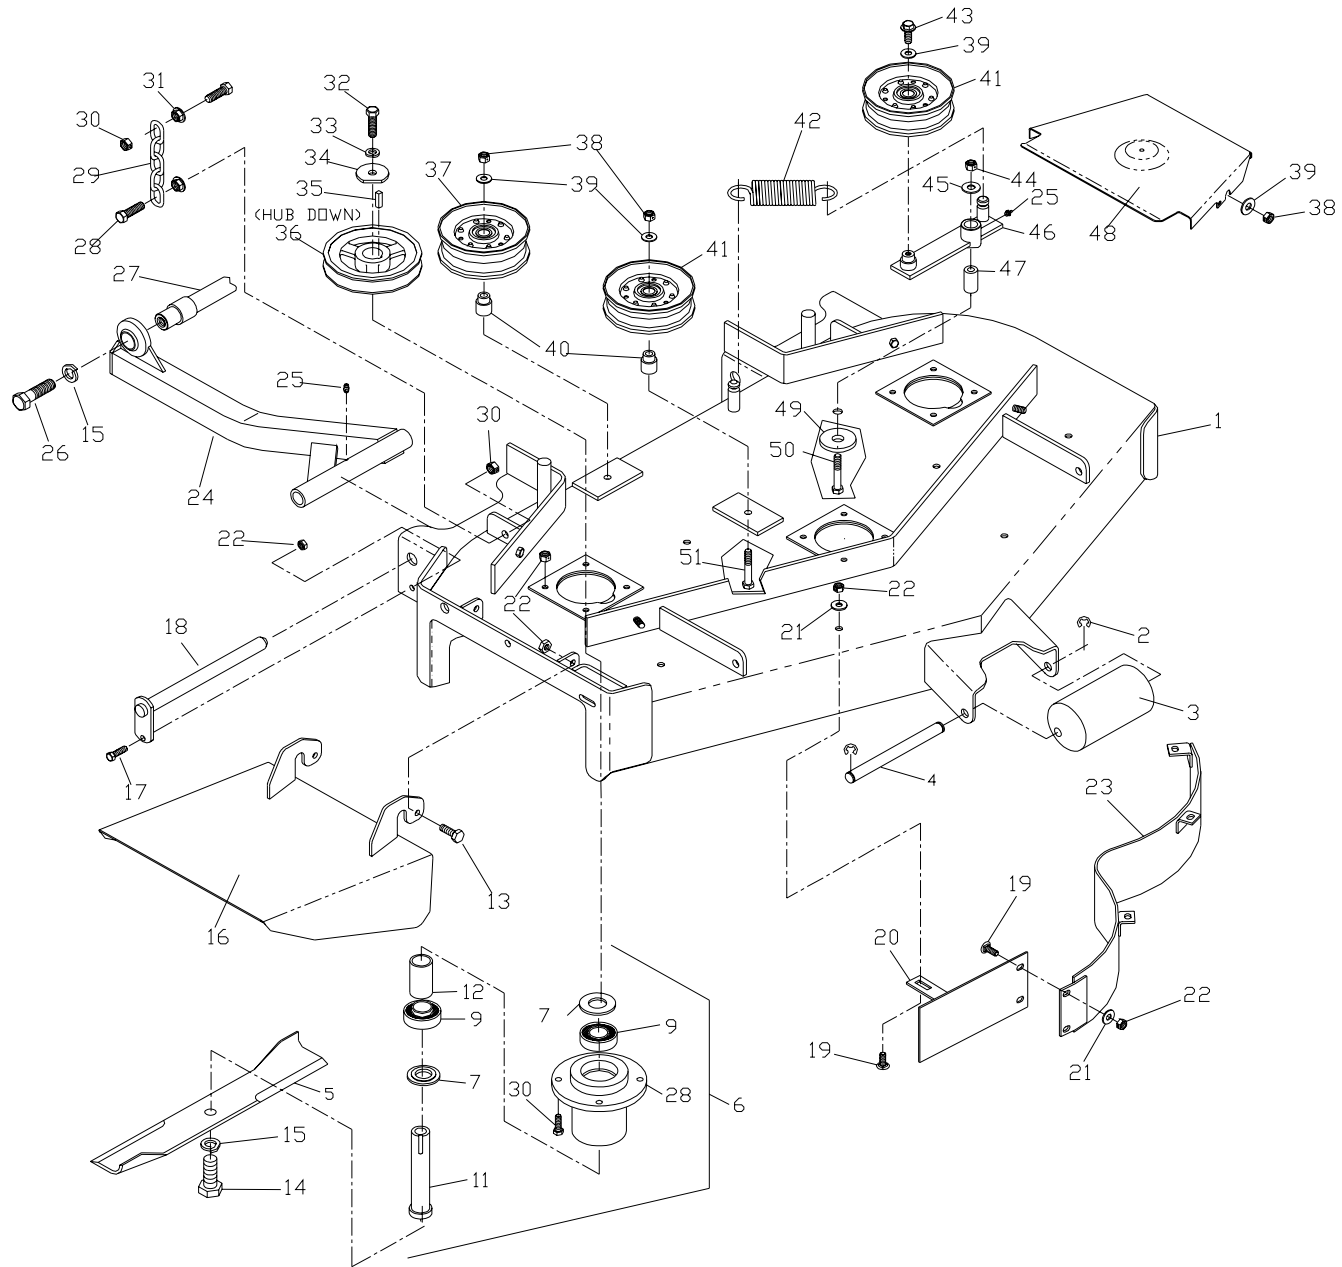

42" DECK ASSEMBLY

ITEM	PART NO.	QTY.	DESCRIPTION
1	105389	1	DECK W/DECALS
2	101949	2	1/2" E-RING
3	976828	1	ROLLER, LONG
4	103437	1	AXLE, ROLLER
5	103274	3	BLADE 14 7/8"
6	103298	3	CUTTER HOUSING, COMPLETE
7	107272	2	COMBO SPACER
9	102677	2	BEARING
10	104852	1	HOUSING
11	103290	1	SPINDLE
12	102676	1	SPACER
13	990209	14	HCS 5/16C X 1
14	103299	3	HCS 5/8F X 1 1/4
15	990333	5	LOCKWASHER
16	105386	1	DISCHARGE CHUTE
17	976934	2	HCS 5/16C X 3/4
18	102619	2	PIVOT PIN
19	990799	6	CARRIAGE BOLT 5/16 X 5/8
20	105435	1	CENTER BAFFLE
21	990692	6	WASHER 5/16 STD.
22	990184	22	NUT 5/16 CTR. LOCK
23	105439	1	MAIN BAFFLE
24	108350	1	STRUT - RIGHT
	108351	1	STRUT - LEFT
25	976998	3	1/4-28 ZERK
26	104199	2	HCS 5/16C X 2
27	104197	1	STRUT MT. WLD.
28	101175	8	HCS 7/16C X 1 1/2

ITEM	PART NO.	QTY.	DESCRIPTION
29	102641	4	CHAIN
30	990839	8	7/16C CTR. LOCK
31	102582	8	7/16C WHIZ NUT
32	100141	3	HCS 7/16F X 1 1/2
33	990247	3	7/16 LOCKWASHER
34	106504	3	WASHER
35	101995	3	KEY 1/4 SQ. X 1 1/8
36	103283	3	PULLEY
37	103258	1	IDLER PULLEY 1.62
38	990546	6	NUT 3/8C CTR. LOCK
39	990517	7	WASHER 3/8 STD.
40	103295	2	IDLER BUSHING
41	103257	2	IDLER PULLEY 1.31
42	103256	1	SPRING
43	990582	1	HCS 3/8C X 1
44	101331	1	NUT 1/2C NYLOC
45	990550	1	WASHER 1/2 STD.
46	103230	1	IDLER ARM
47	103427	1	PIVOT BUSHING
48	105385	2	BELT SHIELD
49	102243	1	SUPPORT WASHER
50	103433	1	HCS 1/2C X 3 1/4
51	990637	2	HCS 3/8C X 2 1/2
52	103240	1	BELT (NOT SHOWN)
53	102892	2	DECAL, NO STEP
54	913010	1	DECAL, CPSC
55	100344	1	DECAL, DANGER

42" DECK ASSEMBLY