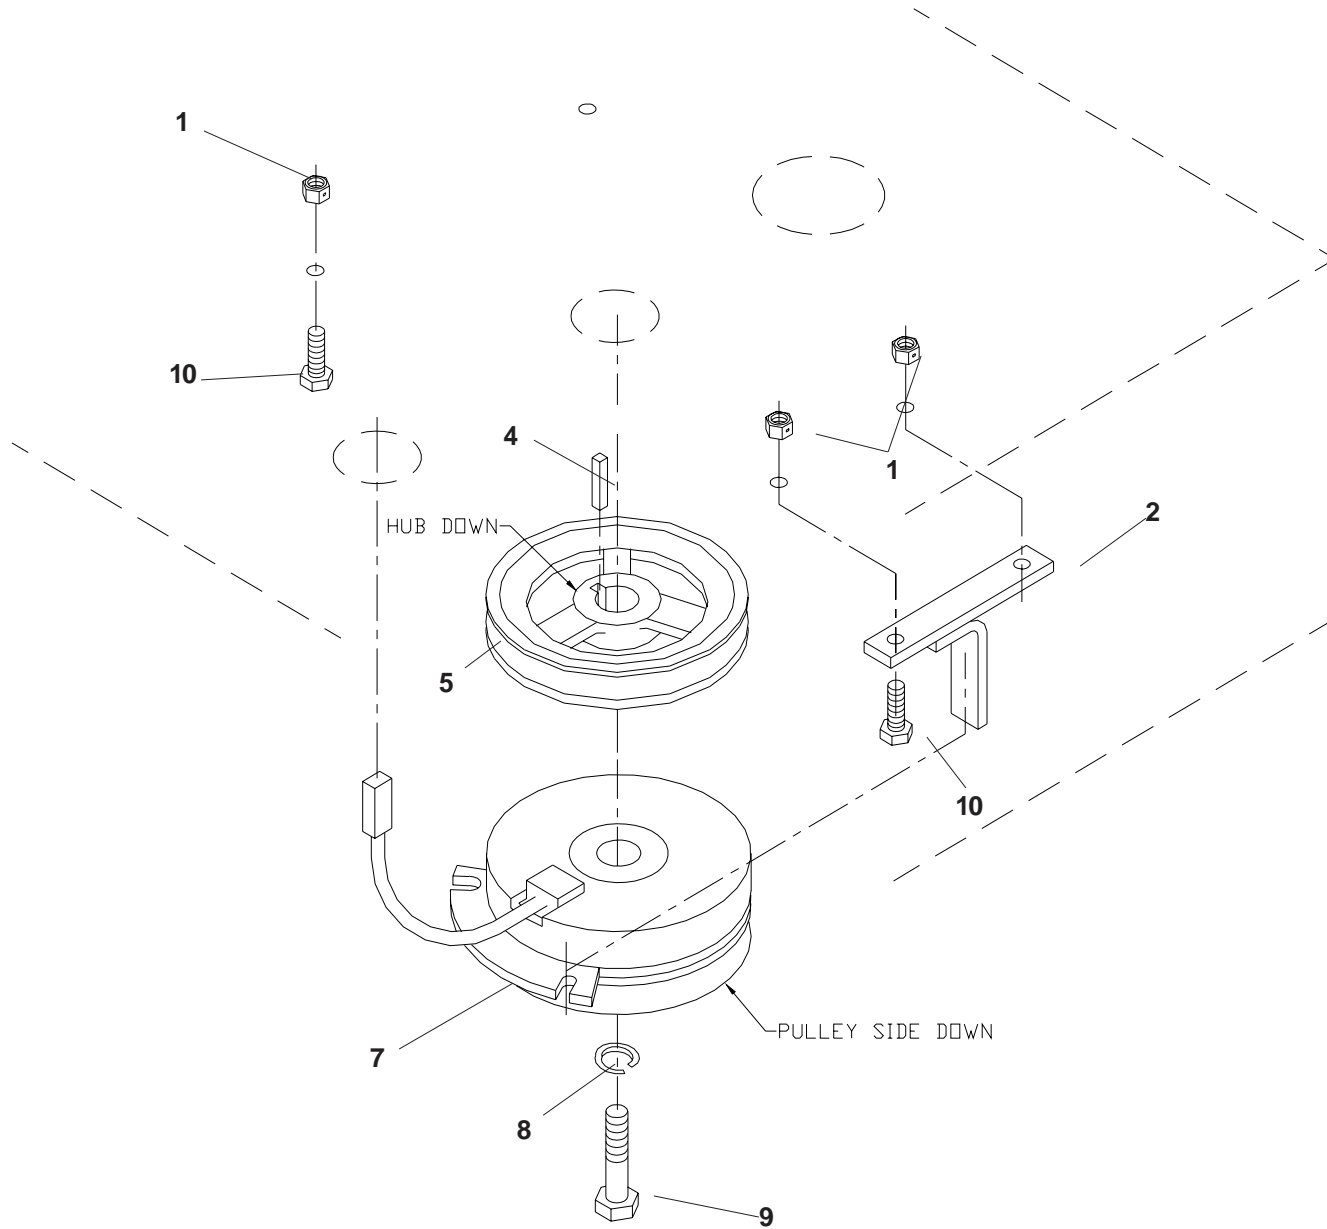

MOTION CONTROL ASSEMBLY

PARK BRAKE ASSEMBLY

ITEM	PART NO.	QTY.	DESCRIPTION
1.	101173	8	LUG NUT 1/2F
2.	103243	2	REAR TIRE ASM.(COMPLETE) SERIES 1
	104591	2	REAR TIRE ASM. (COMPLETE) SERIES 2
	103497	1	TIRE
	103498	1	RIM - SERIES 1
	104601	1	RIM - SERIES 2
	912234	1	VALVE STEM
3.	101468	2	HEX SLOTTED NUT
4.	990297	2	COTTER PIN
5.	103244	2	HUB, W/SPROCKET
6.	101465	2	KEY, #808 WOODRUFF
7.	102705	2	WHEEL MOTOR
8.	101332	8	HCS 1/2C X 2 3/4
9.	103266	1	BRAKE WELDMENT LEFT
	103265	1	BRAKE WELDMENT RIGHT(NOT SHOWN)
10.	990692	2	WASHER 5/16 FLAT
11.	990365	4	1/8 X 3/4 COTTER PIN
12.	103255	2	MOTOR STANDOFF
13.	990622	8	HCS 1/2C X 1 1/4 SERRATED HEAD
14.	101331	16	NUT 1/2C NYLOC
15.	103273	2	BRAKE LINKAGE
16.	101983	2	TURNBUCKLE
17.	990196	4	5/16C HEX NUT
18.	102796	2	SPRING
19.	103272	2	BRAKE SWIVEL
20.	103304	2	HCS 5/16C, SPECIAL
21.	990517	2	WASHER 3/8 FLAT
22.	103574	1	PIVOT SHAFT
23.	991030	2	1/2" MACHINERY BUSHING
24.	102519	2	BUSHING
25.	990730	1	HCS 3/8C X 1 3/4
26.	990613	1	3/8C WHIZ NUT
27.	990546	1	NUT 3/8C CENTERLOCK
28.	976526	1	GRIP
29.	103576	1	ARM, PARK BRAKE
30.	990052	1	1/4" LOCKWASHER
31.	990598	1	WASHER 1/4" FLAT
32.	990072	1	HCS 1/4C X 5/8"

PARK BRAKE ASSEMBLY

ENGINE ASSEMBLY

ITEM	PART NO.	QTY.	DESCRIPTION
1.	990184	4	NUT 5/16C CENTERLOCK
2.	106819	1	CLUTCH TIE DOWN
4.	912757	1	KEY 1/4 SQ. X 1 1/4
5.	106992	1	PULLEY
7.	103245	1	ELECTRIC CLUTCH
8.	990247	1	7/16 LOCKWASHER
9.	991120	1	HCS 7/16F X 2 1/2
10.	990669	4	HCS 5/16C X 1 3/4
	104279	1	WT. BLOCK (NOT SHOWN)
	990629	2	HCS 3/8 X 2.25 (NOT SHOWN)
	990546	2	NUT 3/8C, CTRLK (NOT SHOWN)
	990517	2	WASHER, 3/8 (NOT SHOWN)
	101714	1	SOLENOID (NOT SHOWN)
	990072	2	HCS 1/4C X 5/8 (NOT SHOWN)
	976978	2	NUT, 1/4C NYLOC (NOT SHOWN)
	101362	1	OIL DRAIN HOSE (NOT SHOWN)
	101364	1	DRAIN CAP (NOT SHOWN)
	105532	1	SCREW, 1/4-20, SELF TAPPING (NOT SHOWN)