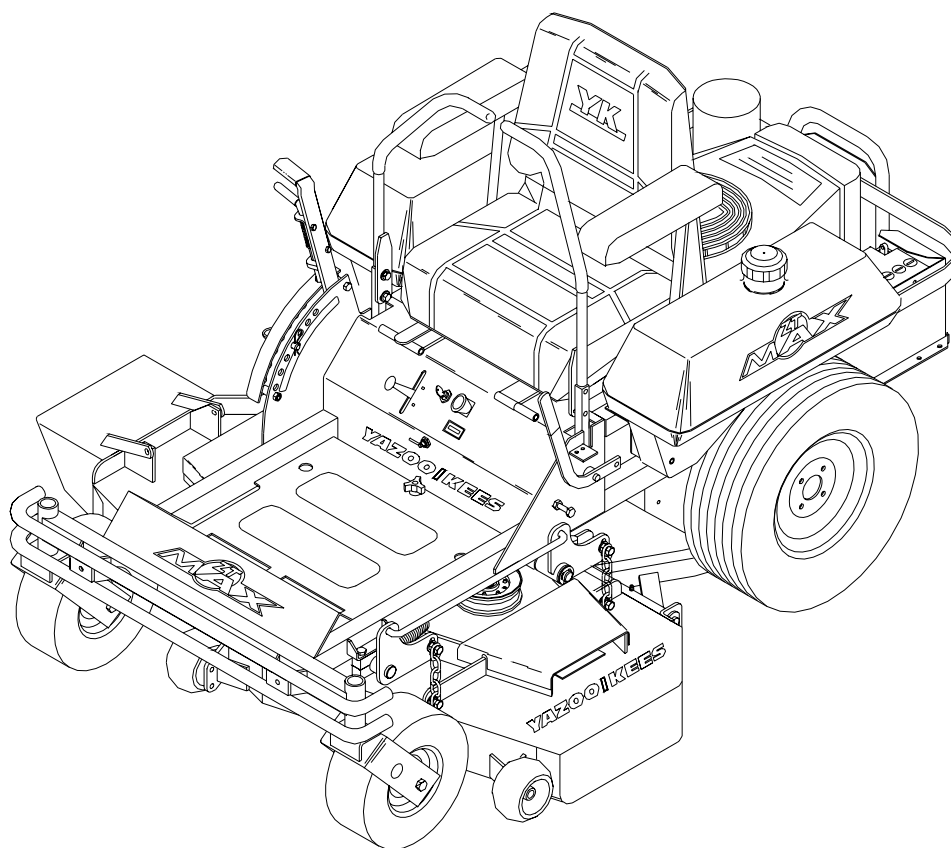

YAZOO/KEES

Parts Manual for:

MODELS: ZKWQL42171
ZKWQL48171
ZKWQL48191
ZKWQL42172
ZKWQL42182
ZKWQL48172
ZKWQL48182
ZKWQL48192
ZKWQL48212
ZBIQL48182

Professional Quality Lawn Care Equipment
since 1945

Yazoo/Kees Power Equipment policy is to improve its products whenever it is possible and practical to do so. In an effort to keep pace with changes in technology, Yazoo/Kees reserves the right to make changes or improvements at any time without incurring any obligation to make such changes on products previously manufactured.

NOTE: ALL FASTENERS ARE GRADE 5 UNLESS OTHERWISE SPECIFIED.

CONTENTS

HYDRAULIC ASSEMBLY

ITEM	PART NO.	QTY.	DESCRIPTION
1.	990072	2	HCS 1/4C X 5/8
2.	990052	2	1/4" LOCKWASHER
3.	101238	3	F6801-6-6-0 90 DEG. ELBOW
4.	103316	1	F6400-6-6-0 STRAIGHT FITTING
5.	101165	1	FILTER HEAD
6.	102606	1	FILTER
7.	103318	1	RIGHT OUTSIDE TUBE
8.	103319	1	RIGHT INSIDE TUBE
9.	103320	1	LEFT INSIDE TUBE
10.	103321	1	LEFT OUTSIDE TUBE
11.	103314	1	SUCTION TEE ASSEMBLY
12.	103315	1	RETURN TEE ASSEMBLY
13.	101236	2	F6400-6-4-0 STRAIGHT FITTING
14.	101237	8	F6400-8-8-0 STRAIGHT FITTING
15.	103326	1	TANK HOSE
16.	103336	1	TANK, HYDRAULIC
17.	101202	1	HYDRAULIC CAP
18.	103247	1	SEAT LANYARD
19.	990372	4	NUT 1/4C CENTERLOCK
20.	990598	8	WASHER 1/4 FLAT
21.	990548	4	HCS 1/4C X 1
22.	101111	2	PUMP
23.	102705	2	WHEEL MOTOR
	103664	1	SEAL KIT FOR ROSS 6 BOLT (NOT SHOWN)