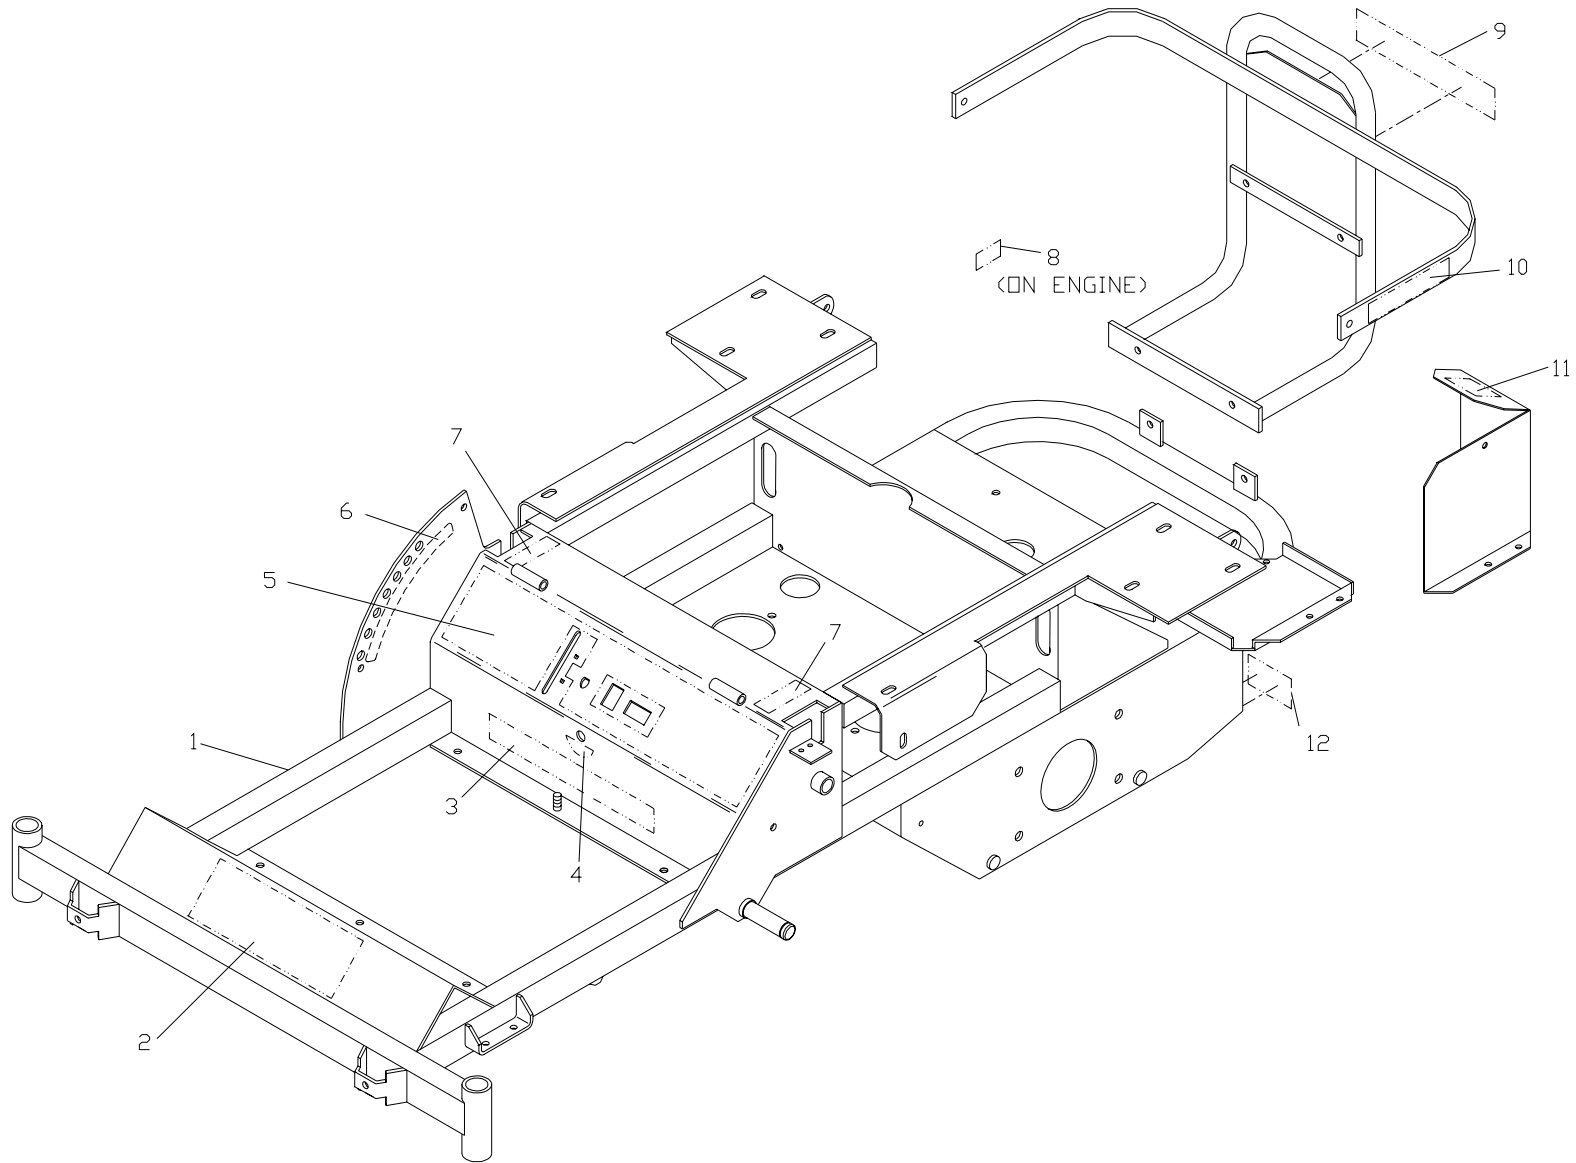

FRAME DECALS

ITEM	PART NO.	QTY.	DESCRIPTION
1.	105296	1	FRAME W/DECALS
2.	102506	1	DECAL, ZT MAX
3.	103420	1	DECAL, YAZOO / KEES
4.	102670	1	DECAL, FUEL VALVE
5.	103581	1	DECAL, CONSOLE
	105078	1	DECAL, CONSOLE(BRIGGS)
6.	104205	1	DECAL, LOCATOR
7.	103333	2	DECAL, MOTION CONTROL
8.	100128	1	DECAL, EXHAUST
9.	103421	1	DECAL, YAZOO / KEES
10.	102669	1	DECAL, BATTERY
11.	101881	1	DECAL, PROP. 65
12.	100361	1	DECAL, DANGER

FRAME DECALS