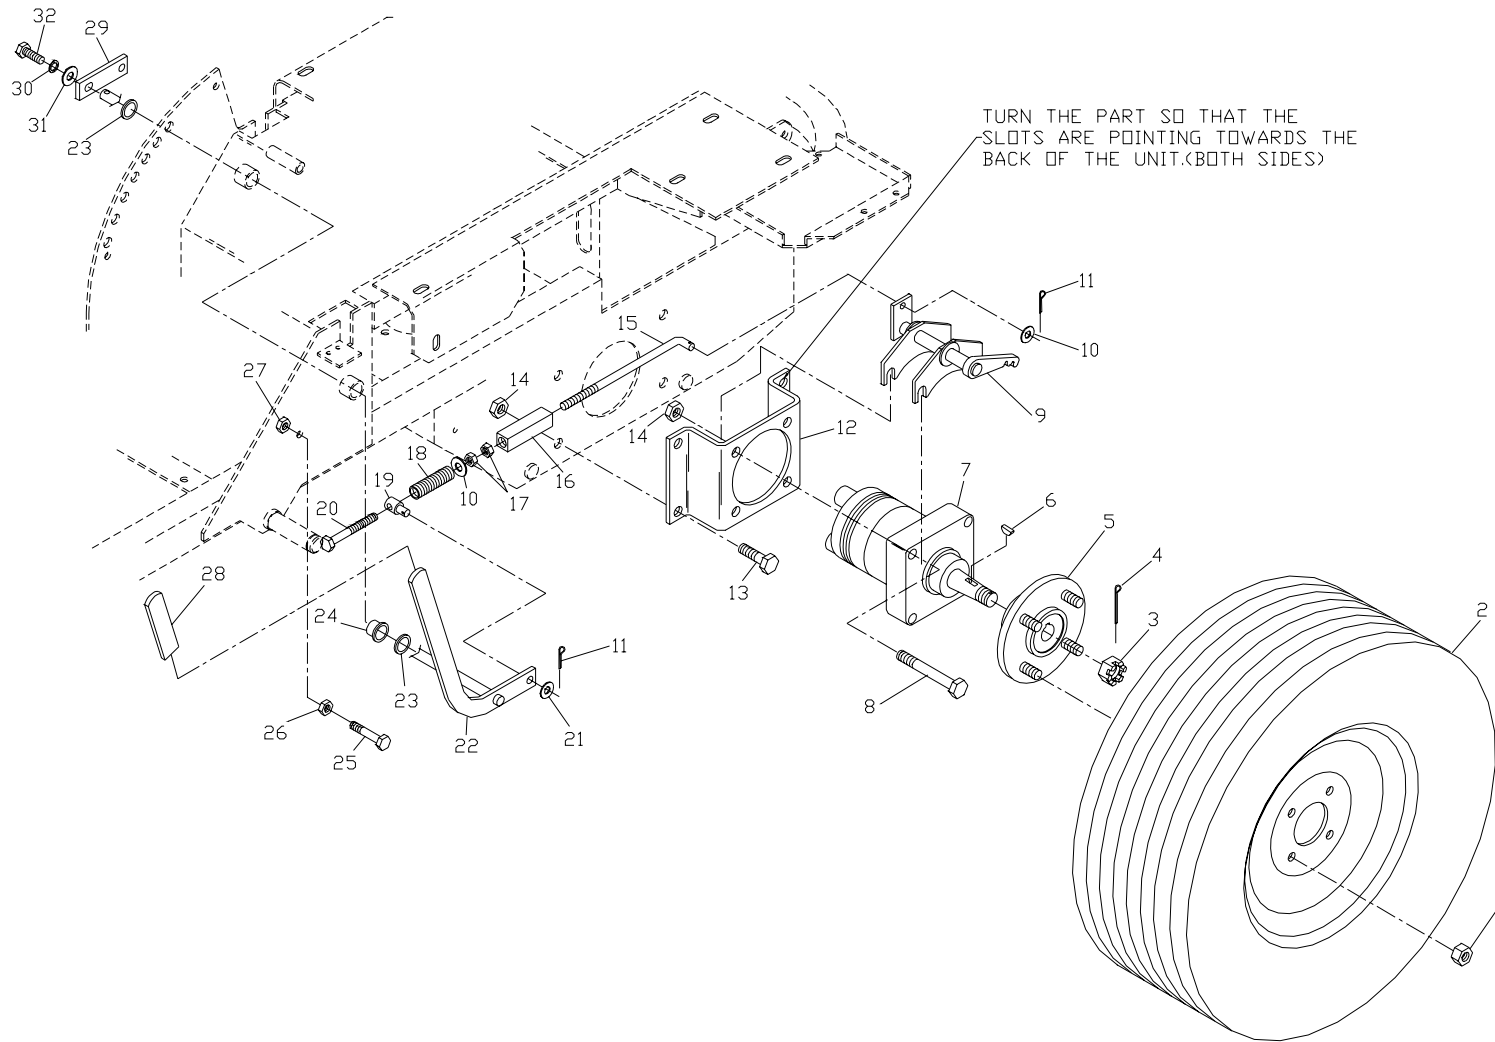

PARK BRAKE ASSEMBLY

ITEM	PART NO.	QTY.	DESCRIPTION
1.	101173	8	LUG NUT 1/2F
2.	103243	2	REAR TIRE ASM.(COMPLETE) SERIES 1
	104591	2	REAR TIRE ASM. (COMPLETE) SERIES 2
	103497	1	TIRE
	103498	1	RIM - SERIES 1
	104601	1	RIM - SERIES 2
	912234	1	VALVE STEM
3.	101468	2	HEX SLOTTED NUT
4.	990297	2	COTTER PIN
5.	103244	2	HUB, W/SPROCKET
6.	101465	2	KEY, #808 WOODRUFF
7.	102705	2	WHEEL MOTOR
8.	101332	8	HCS 1/2C X 2 3/4
9.	103266	1	BRAKE WELDMENT LEFT
	103265	1	BRAKE WELDMENT RIGHT(NOT SHOWN)
10.	990692	2	WASHER 5/16 FLAT
11.	990365	4	1/8 X 3/4 COTTER PIN
12.	103255	2	MOTOR STANDOFF
13.	990622	8	HCS 1/2C X 1 1/4 SERRATED HEAD
14.	101331	16	NUT 1/2C NYLOC
15.	103273	2	BRAKE LINKAGE
16.	101983	2	TURNBUCKLE
17.	990196	4	5/16C HEX NUT
18.	102796	2	SPRING
19.	103272	2	BRAKE SWIVEL
20.	103304	2	HCS 5/16C, SPECIAL
21.	990517	2	WASHER 3/8 FLAT
22.	103574	1	PIVOT SHAFT
23.	991030	2	1/2" MACHINERY BUSHING
24.	102519	2	BUSHING
25.	990730	1	HCS 3/8C X 1 3/4
26.	990613	1	3/8C WHIZ NUT
27.	990546	1	NUT 3/8C CENTERLOCK
28.	976526	1	GRIP
29.	103576	1	ARM, PARK BRAKE
30.	990052	1	1/4" LOCKWASHER
31.	990598	1	WASHER 1/4" FLAT
32.	990072	1	HCS 1/4C X 5/8"

PARK BRAKE ASSEMBLY