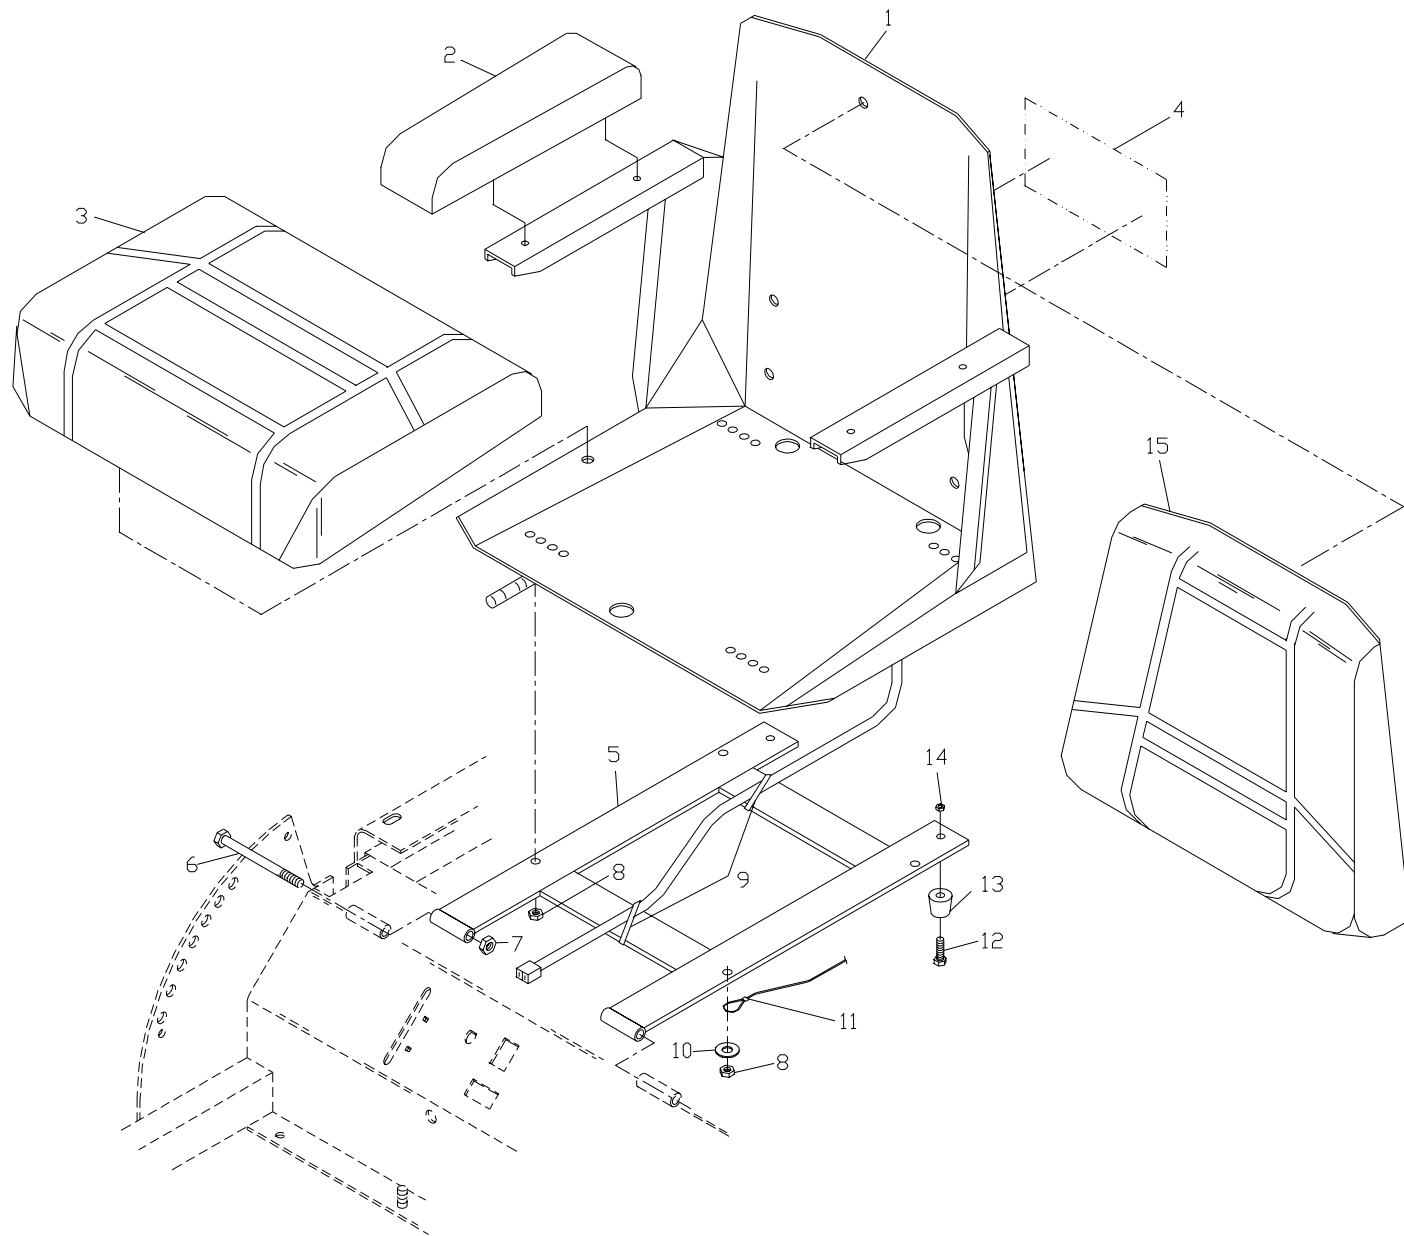

SEAT ASSEMBLY

ITEM	PART NO.	QTY.	DESCRIPTION
1.	102740	1	COMPLETE-SEAT
2.	102844	2	ARM REST CUSHION
3.	102539	1	SEAT CUSHION W/SWITCH
4.	102492	1	DECAL, ZT MAX
5.	103288	1	SEAT MOUNT
6.	990591	2	HCS 3/8C X 4 1/2
7.	990546	2	NUT 3/8C CENTERLOCK
8.	990184	4	NUT 5/16C CENTERLOCK
9.	976856	2	PLASTIC TIE
10.	990692	1	5/16 FLAT WASHER
11.	103247	1	SEAT LANYARD
12.	102617	2	#10-24 X 1/2 SLOTTED SCREW
13.	102794	2	SEAT BUMPER
14.	976977	2	#10-24 NYLOC NUT
15.	102439	1	SEAT BACK CUSHION
16.	105294	1	SEAT RAILS (NOT SHOWN)

SEAT ASSEMBLY