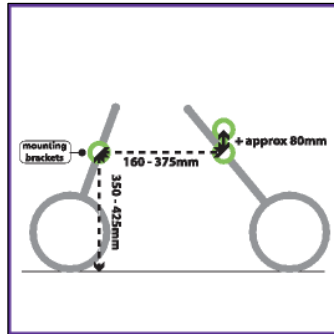

Stokke	Xplory
Stroll-Air	Spider Duo
Teutonia	Elegance
	Primus
	Y2K
TFK	Joggster II & III
	Twinner Twist
Traxx	Marlin 3 & 4
Urban Detour	Vesta
X-Lander	XT
	X-Run
	Twin

Revelo does not guarantee that the Buggypod will fit every make and model of pushchair. Customers should always follow our guidelines:

The Buggypod can be attached to most buggies and pushchairs including twin buggies and 3 wheelers.

The strap of the mounting brackets can be tightened around most buggy and pushchair frames.

The frames can be oval, square, round, thick or thin.

Size 51 brackets fit frames up to 4 cm diameter. Size 70 brackets fit frames more than 4 cm diameter

The Buggypod is supplied with a set of size 51 brackets included. Size 70 brackets are available to purchase separately.

To assess whether the Buggypod will fit your pushchair, you should check that there are exposed fixture points on two major frame bars on the right hand side of your pushchair.

The rear fixture point needs to be approximately 35-43 cm from the floor. The front fixture point can be level with the rear fixture point or up to approx. 8 cm higher.

Both fixture points need to be between 16 - 37.5 cm apart.

You cannot fit a bracket around two parallel telescopic bars, as the bars may slide alongside each other or split apart when folding pushchair (e.g. Bebeconfort Lool). You can fit the bracket on one telescopic bar if there is a gap of minimum 2 mm between the bars (e.g. Mamas and Papas Pliko).

Check that the mounting brackets, once fitted, do not interfere with the braking system or folding mechanism of the host pushchair.

Check that the bar to which you are fitting the bracket is vertical (looking from the rear or front), so that the bracket and Buggypod will sit vertically too.