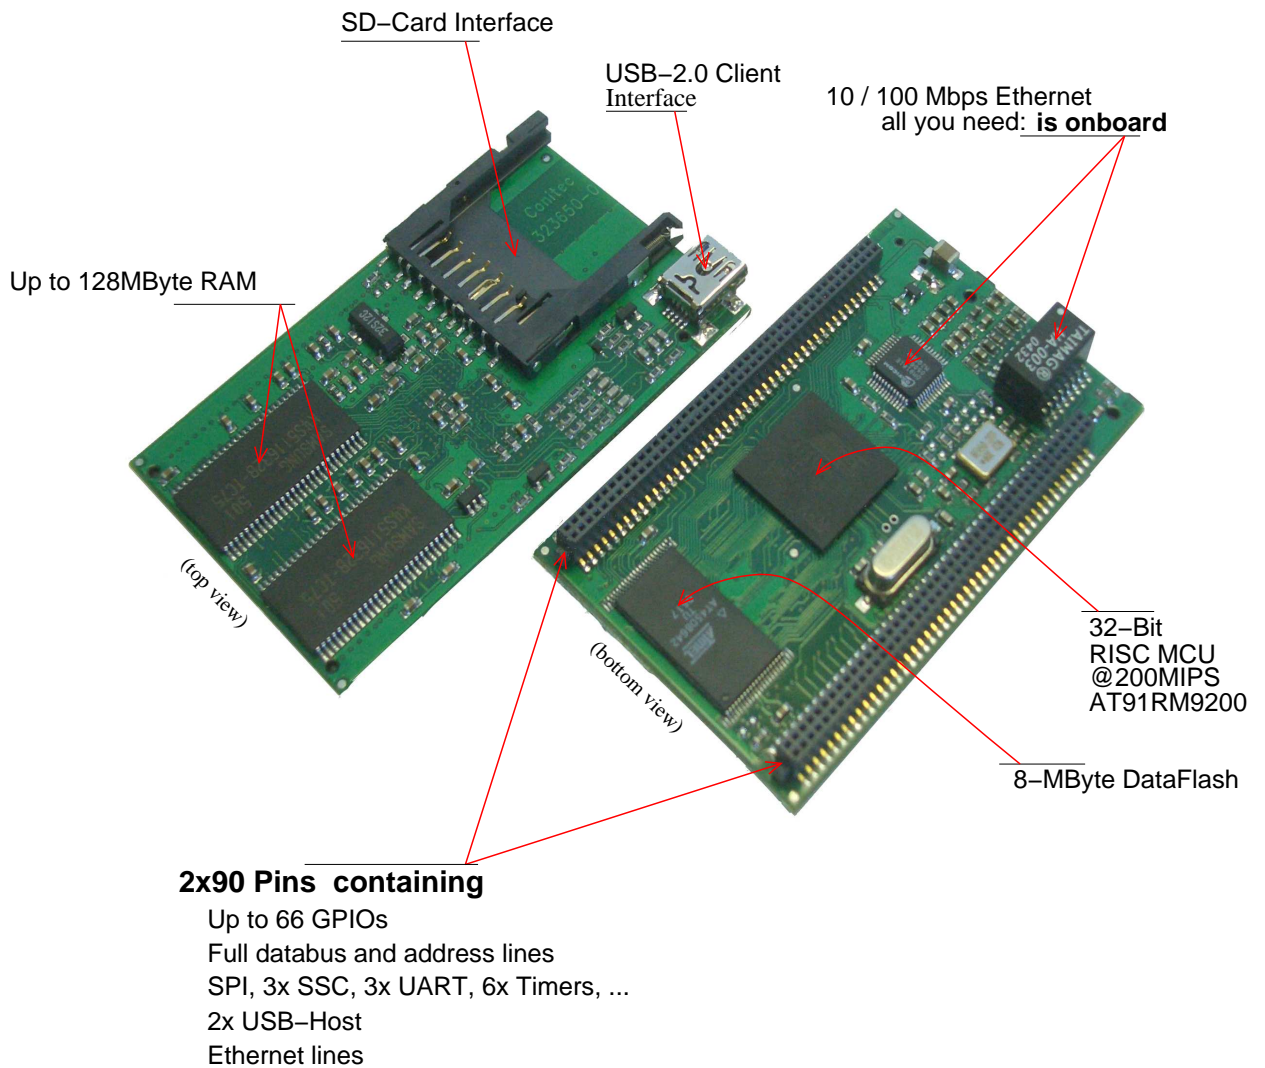

ARM9 - Module Overview

Dimensions:

- Width: 43mm
- Length: 70mm
- Height: