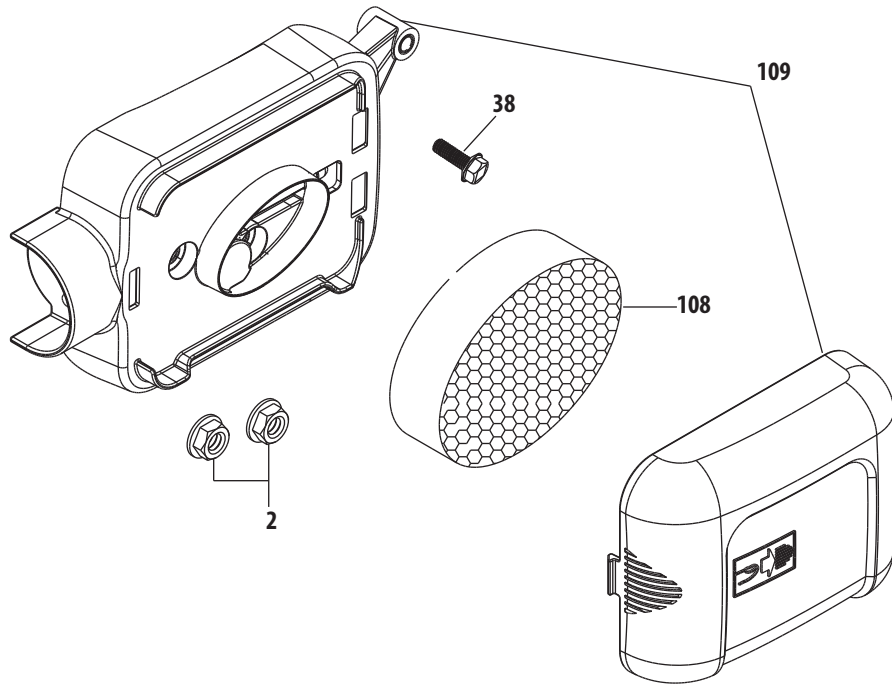

1P65BU Air Cleaner

Ref.	Part Number	Description
2	712-04212	Nut M6X10Mm
38	710-04969	Bolt M6X30
108	951-10732	Air Filter Element, Oval
109	951-10739	Air Filter Base