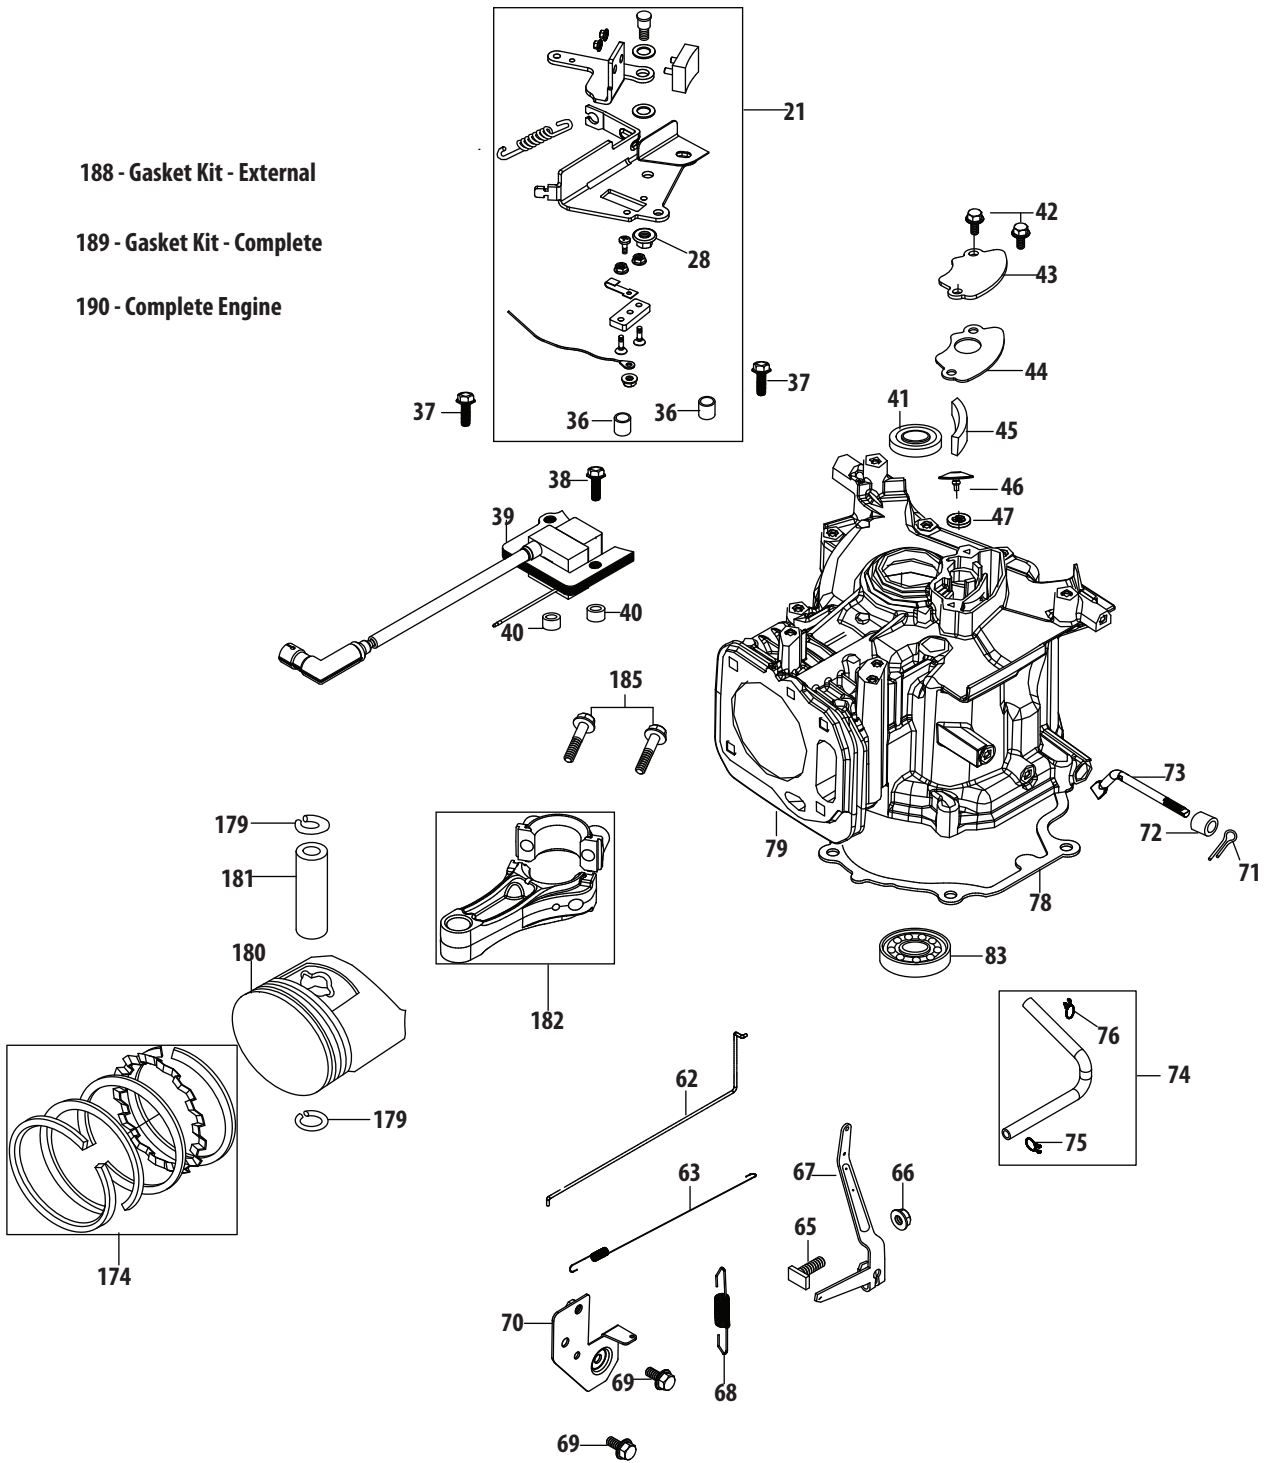

1P65BU Crankcase

188 - Gasket Kit - External

189 - Gasket Kit - Complete

190 - Complete Engine

1P65BU Crankcase

Ref.	Part Number	Description	Ref.	Part Number	Description
21	951-10740	Brake Assembly	73	951-11608	Governor Arm Shaft
28	712-04219	Brake Arm Nut	74	951-11725	Breather Hose Assembly
36	750-05384	Brake Spacer	75	726-04101	Breather Hose Clamp
37	710-04980	Bolt M6X35	76	726-04128	Breather Hose Clamp
38	710-04969	Bolt M6X30	77	951-11520	Breather Hose
39	951-10367	Ignition Coil Assembly	78	951-11732	Crankcase Cover Gasket
40	951-11675	Ignition Coil Spacer	79	951-12682	Short Block Assembly (Incl.41-47,71-73,78-86,99-105,110, 140,141,156,160,169,170,172-174, 179-182,185)
41	951-11596	Upper Crankshaft Seal			
42	710-04916	Bolt	83	951-11369	Main Bearing
43	951-12684	Breather Cover Plate	174	951-11688	Piston Ring Set
44	951-11729	Breather Gasket	179	951-11603	Piston Pin Snap Ring
45	951-11730	Breather Screen	180	951-11605	Piston
46	951-12685	Breather Valve	181	951-11604	Piston Pin
47	951-12686	Breather Valve Base	182	951-11744	Connecting Rod Assembly
62	951-11521	Throttle Linkage	185	710-05162	Connecting Rod Bolt
63	951-11522	Throttle Linkage Spring	188	951-11710	Gasket Kit - External (Incl.44,98,100,139-141,156,160)
65	710-04908	Governor Arm Bolt	189	951-11709	Gasket Kit - Complete (Incl.41,44,72,78,98,100,105, 139-141,156,160,169)
66	712-04212	Governor Arm Nut M6			
67	951-11523	Governor Arm	190	952Z1P65BU	Complete Engine
68	951-11273	Governor Spring			
69	710-04915	Bolt M6X12			
70	951-11544	Component Bracket			
71	714-04074	Governor Arm Shaft Cotter Pin			
72	951-11574	Governor Seal