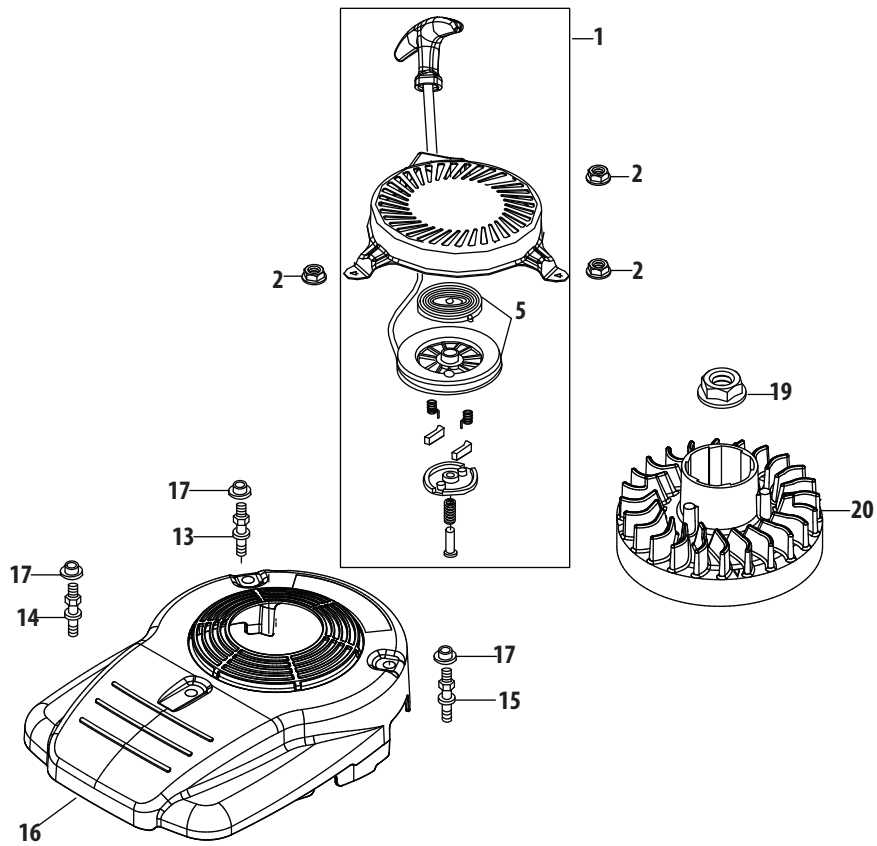

Ref.	Part Number	Description
1	951-12683	Recoil Starter Assembly
2	712-04212	Nut M6X10Mm
5	951-11721	Recoil Spring
13	751-11722	Stud Left/Black/Ye Zinc
14	951-11723	Stud Front/Unmarked/Ye Zinc
15	951-11724	Stud Right/White/Ye Zinc
16	731-05692	Engine Shroud Only
16	951-12876	Engine Shroud Assy (Incl. 17)
17	750-05320	Engine Shroud Spacer
19	712-04287	Flywheel Nut M14
20	951-11043	Flywheel