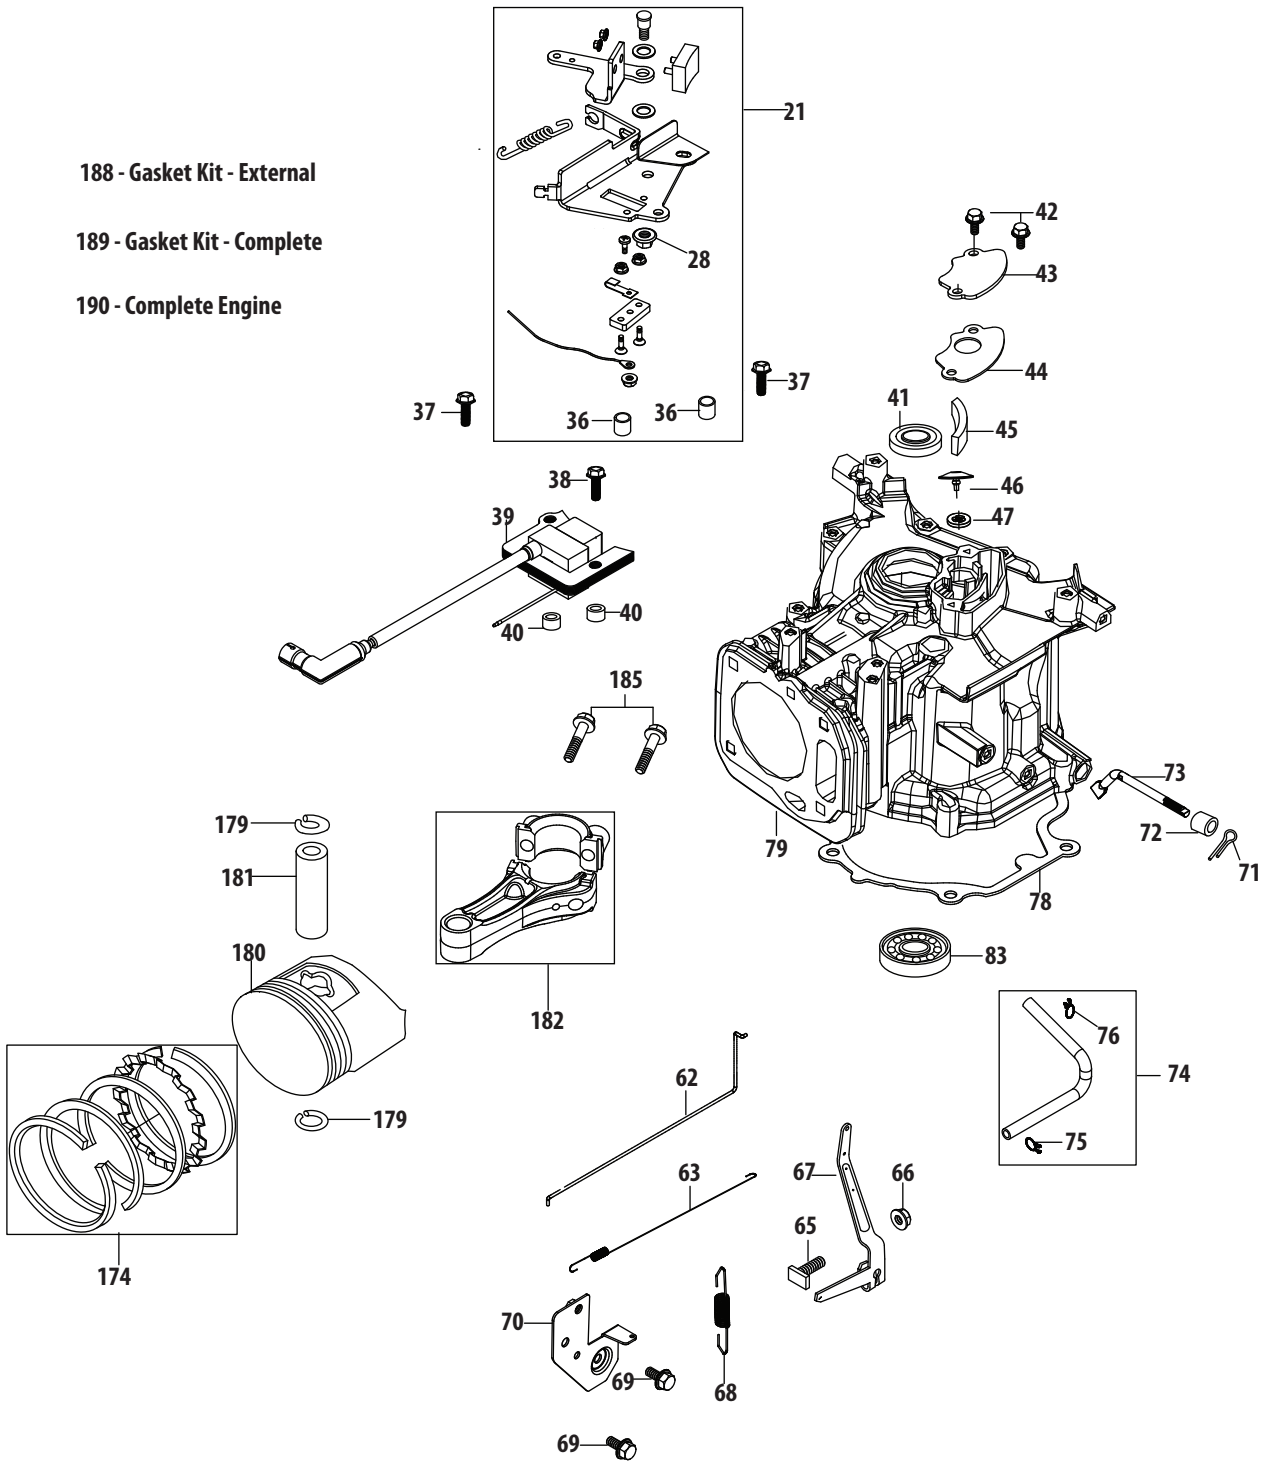

1P65NU Crankcase

188 - Gasket Kit - External

189 - Gasket Kit - Complete

190 - Complete Engine

Ref.	Part Number	Description	Ref.	Part Number	Description
21	951-10740	Brake Assembly	73	951-11608	Governor Arm Shaft
28	712-04219	Brake Arm Nut	74	951-11725	Breather Hose Assembly
36	750-05384	Brake Spacer	75	726-04101	Breather Hose Clamp
37	710-04980	Bolt M6X35	76	726-04128	Breather Hose Clamp
38	710-04969	Bolt M6X30	77	951-11520	Breather Hose
39	951-10367	Ignition Coil Assembly	78	951-11732	Crankcase Cover Gasket
40	951-11675	Ignition Coil Spacer	79	951-12430A	Short Block Assembly (Incl.41-47,71-73,78-86,99-105,110, 140,141,156,160,169,170,172-174, 179-182,185)
41	951-11596	Upper Crankshaft Seal			
42	710-04916	Bolt	83	951-11369	Main Bearing
43	951-12684	Breather Cover Plate	174	951-11688	Piston Ring Set
44	951-11729	Breather Gasket	179	951-11603	Piston Pin Snap Ring
45	951-11730	Breather Screen	180	951-11605	Piston
46	951-12685	Breather Valve	181	951-11604	Piston Pin
47	951-12686	Breather Valve Base	182	951-11744	Connecting Rod Assembly
62	951-11521	Throttle Linkage	185	710-05162	Connecting Rod Bolt
63	951-11522	Throttle Linkage Spring	188	951-11710	Gasket Kit - External (Incl.44,98,100,139-141,156,160)
65	710-04908	Governor Arm Bolt	189	951-11709	Gasket Kit - Complete (Incl.41,44,72,78,98,100,105, 139-141,156,160,169)
66	712-04212	Governor Arm Nut M6			
67	951-11523	Governor Arm	190	952Z1P65NU	Complete Engine
68	951-11273	Governor Spring			
69	710-04915	Bolt M6X12			
70	951-11544	Component Bracket			
71	714-04074	Governor Arm Shaft Cotter Pin			
72	951-11574	Governor Seal