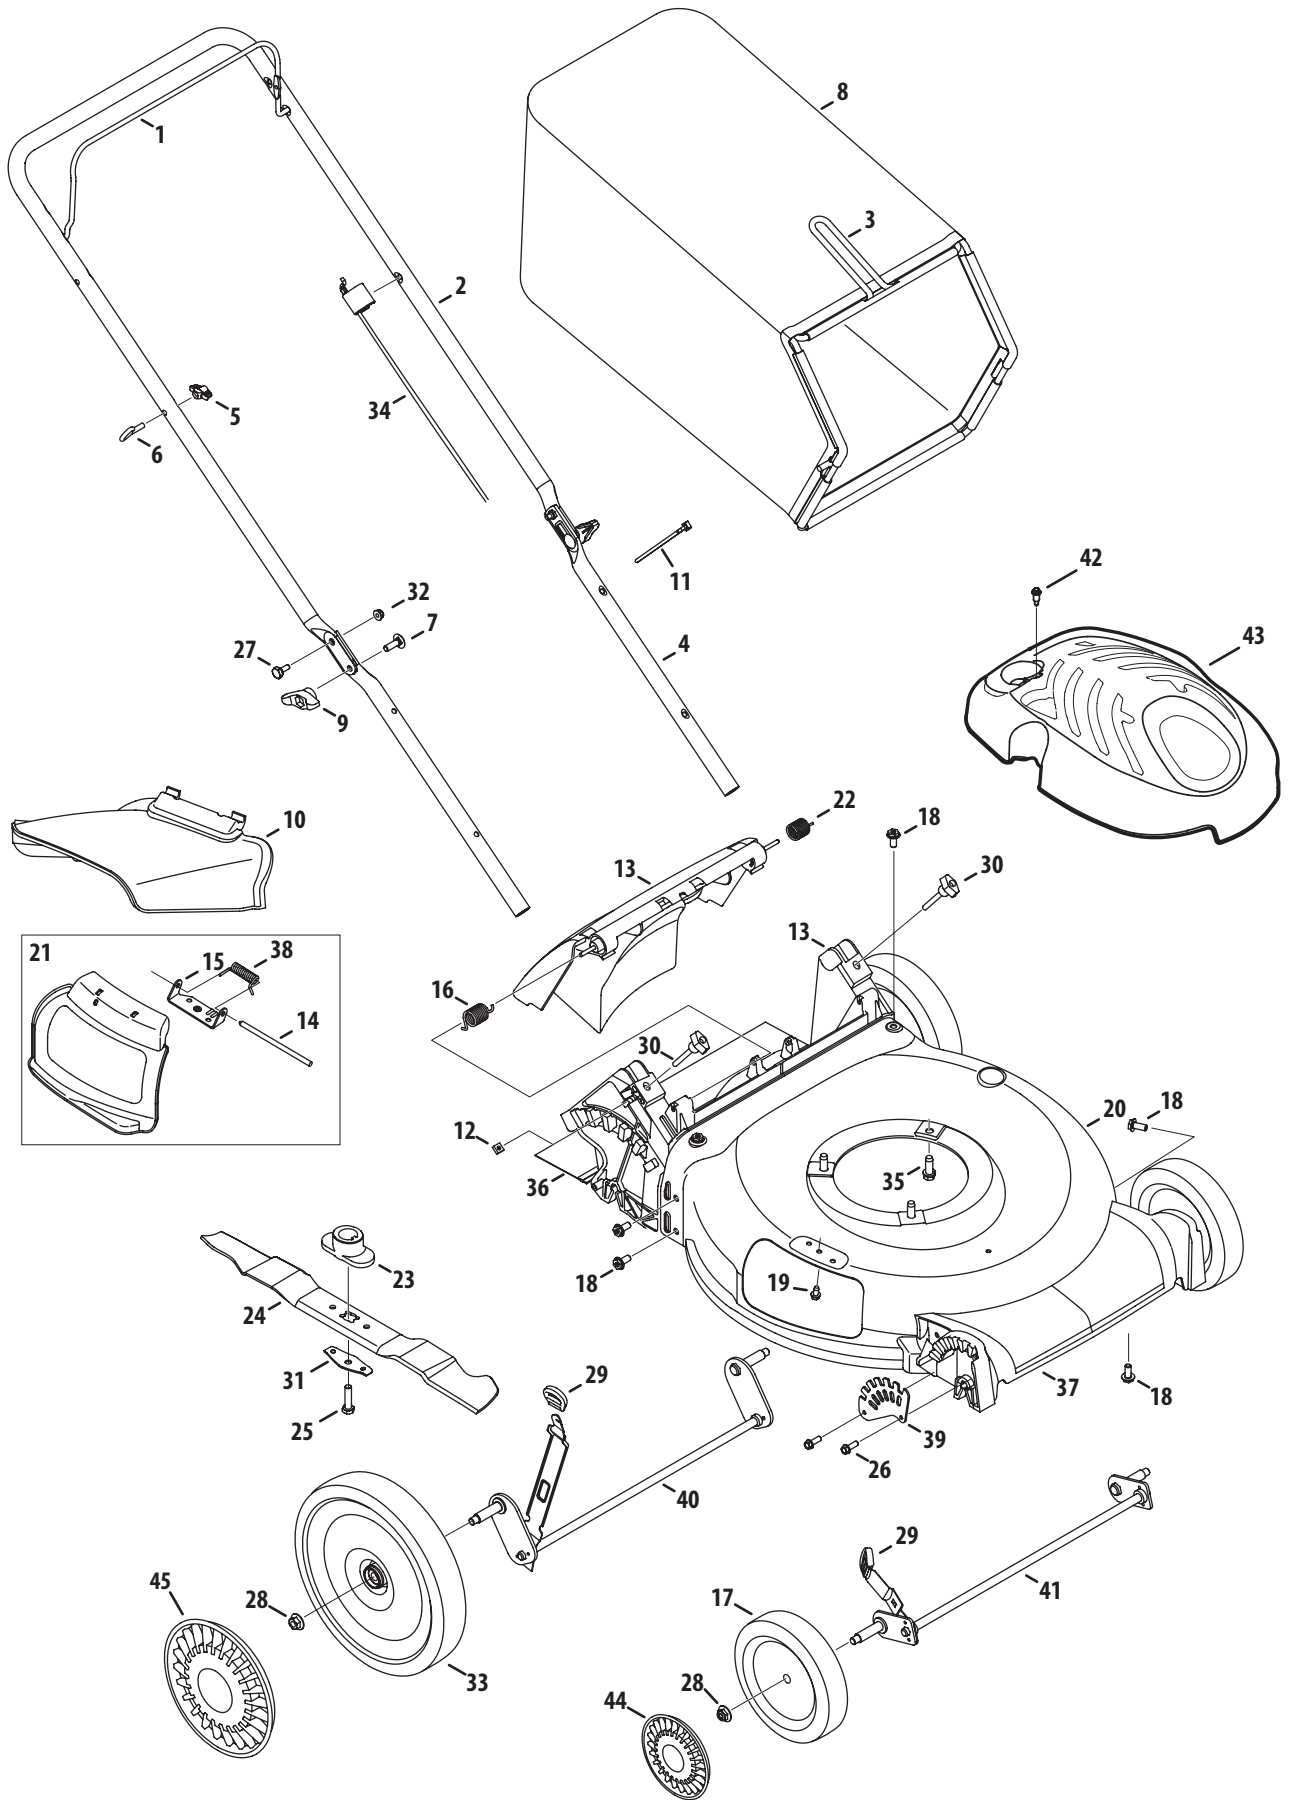

Model Series 11A-B2X

Model Series 11A-B2X

Ref No.	Part Number	Description	Ref No.	Part Number	Description
1	747-05184A	Blade Control, Standard	22	732-04674	Torsion Spring - LH
	747-05204	Blase Control, Ergo	23	748-04096	Blade Adapter, 25mm x 1.19
2	749-04681	Upper Handle, Adjustable		748-0376E	Blade Adapter, #6 x 1.19 w/ Star
	749-04680	Upper Handle, Non-Adjustable	24	942-0741A	Mulching Blade
	749-04682A	Upper Handle, Ergo	25	710-1044	Screw , 3/8-24 x 1.50
3	647-04271	Grass Catcher Frame	26	710-0895	Screw, 1/4-15 x .750
4	749-04608A	Lower Handle	27	738-04419A	Sldr. Screw, .375 x .126 x 1/4-20
5	720-0279	Wing Nut	28	712-04217	Flange Lock Nut, 3/8-16
6	710-1205	Rope Guide	29	720-04130	Adjustment Lever Knob
7	710-04998	Carriage Screw ,5/16-18		720-04131A	Adjustment Lever Knob (Red)
8	764-04077A	Grass Bag	30	720-04123A	Wing Nut, Black
	964-04116A	Grass Bag, Yardman		720-04127A	Wing Nut, Red
	764-04082A	Grass Bag, Black	31	736-0524B	Blade Bell Support
9	720-04124	Wing Knob, Red	32	712-04064	Nut, Flange Lock, 1/4-20
	720-04122	Wing Knob, Black	33	634-04625	Rear Wheel Gray
10	731-07486	Side Chute		634-04630	Rear Wheel Black
11	725-0157	Cable Tie	34	946-04670A	Control Cable, 36.65"
12	712-04222	Nut, Sq., 1/4-20		946-04703	Control Cable, 48"
13	631-04369A	Rear Discharge Door Assembly		946-04661	Control Cable, 37.58"
14	747-0710A	Hinge Pin	35	710-04683A	TT Sems Screw, 3/8-16 x 1.0
15	787-01779	Chute Deflector Bracket	36	731-07203	Trail shield
16	732-04673	Torsion Spring - RH	37	731-07078A	Front Cover
17	734-04562	Font Wheel Gray	38	732-1014C	Torsion Spring
	634-04642	Front Wheel Black	39	787-01818A	Front Height Adjuster Plate
18	710-04995A	Screw, 5/16-14 x .750	40	911-04144A	Rear Axle Assembly
19	710-05073	Screw, 1/4-20 x .500	41	911-04143B	Front Axle Assembly
20	787-01869A-0638	Deck , 21" - MTD Red	42	710-04744†	Screw, HL, #12-16 x 1.00
	787-01869A-4066	Deck , 21" - Universal Red	43	931-04437†	Engine Shroud M1.1 Black
	787-01869A-0709	Deck , 21" - Green	44	731-08202†	Hubcap, 7" w/o snaps
	787-01869A-0691	Deck , 21" - Black	45	731-07875†	Hubcap, 11"
21	987-02516	Hinged Mulch Plug Assembly			

† If Equipped