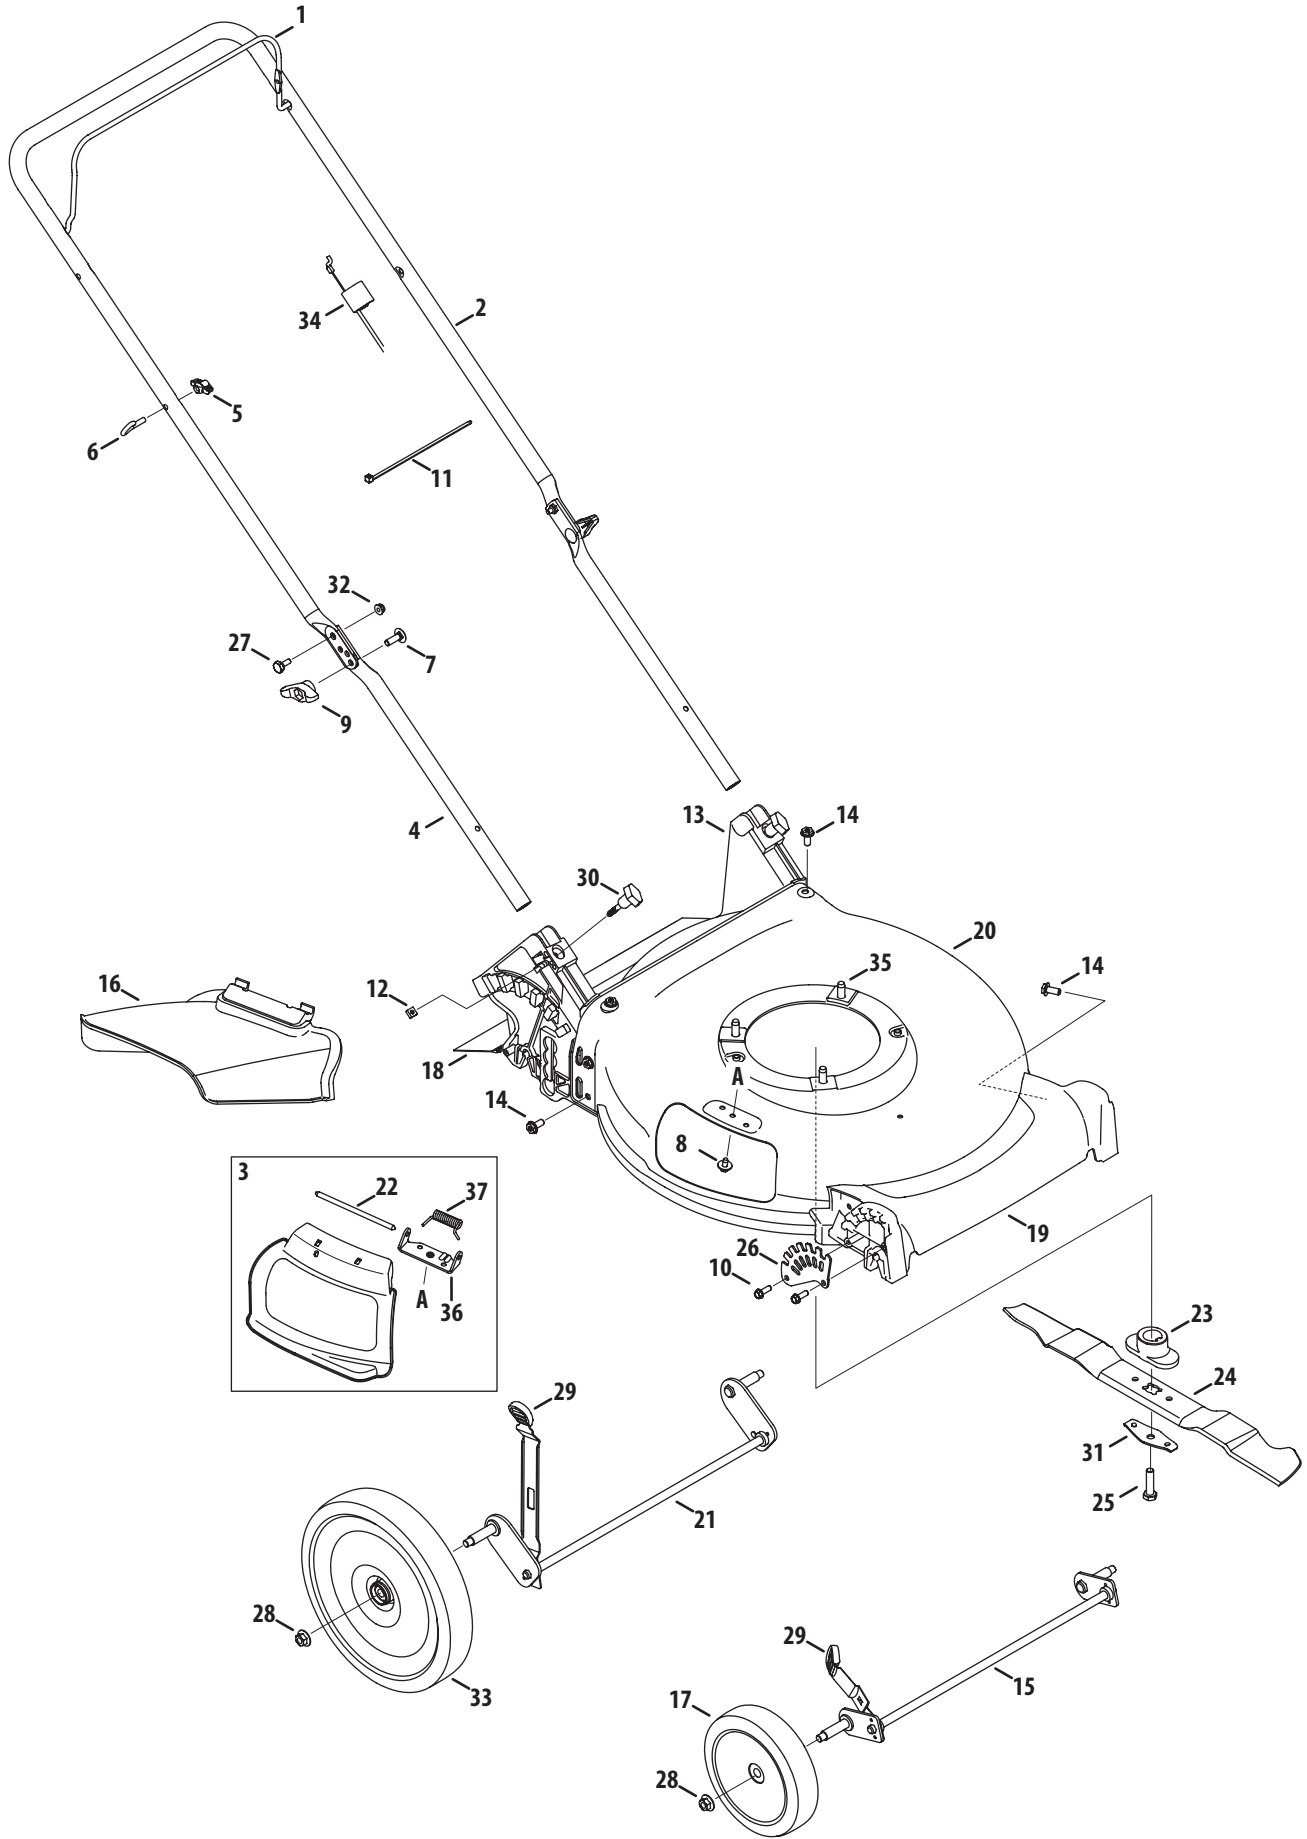

Model Series 11A-BOX

Model Series 11A-BOX

Ref No.	Part Number	Description
1	747-05184A	Blade Control
2	749-04680	Upper Handle, Non-Adjustable
	749-04681	Upper Handle, Adjustable
3	987-02516	Hinged Mulch Plug Assembly
4	749-04608A	Lower Handle
5	720-0279	Wing Nut
6	710-1205	Rope Guide
7	710-04998	Carriage Screw ,5/16-18
8	710-05073	Screw, 1/4-20 x .500
9	720-04122	Wing Knob
10	710-0895	Screw, 1/4-15 x .750
11	725-0157	Cable Tie
12	712-04222	Nut, Sq., 1/4-20
13	931-04486A	Rear Baffle
	931-04485A	Rear baffle (Lowes)
14	710-04995A	Screw, 5/16-14 x .750
15	911-04143B	Front Axle Assembly
16	731-07486	Side Chute
17	734-04562	Front Wheel, 7 x 1.8, Gray
18	731-07203	Trail Shield
19	731-07078A	Front Cover

Ref No.	Part Number	Description
20	787-01869A-0638	Deck - 21" - Red
	787-01869A-0709	Deck - 21" - Green
21	911-04144A	Rear Axle Assembly
22	747-0710A	Hinge Pin
23	748-0376E	Blade Adapter
	748-04096	Blade Adapter, 25mm x 1.19
24	942-0741A	Mulching Blade
25	710-1044	Screw , 3/8-24 x 1.50
26	787-01818A	Front Height Adjuster Plate
27	738-04419A	Sldr. Screw, .375 x .126 x 1/4-20
28	712-04217	Flange Lock Nut, 3/8-16
29	720-04130	Adjustment Lever Knob
30	720-04123A	Wing Nut
31	736-0524B	Blade Bell Support
32	712-04064	Nut, Flange Lock, 1/4-20
33	634-04625	Rear Wheel, 11 x 1.8, Gray
34	946-0957	Control Cable (Briggs)
	946-04703	Control Cable (139cc)
35	710-04683A	TT Sems Screw, 3/8-16 x 1.0
36	787-01779	Chute Deflector Bracket
37	732-1014C	Torsion Spring