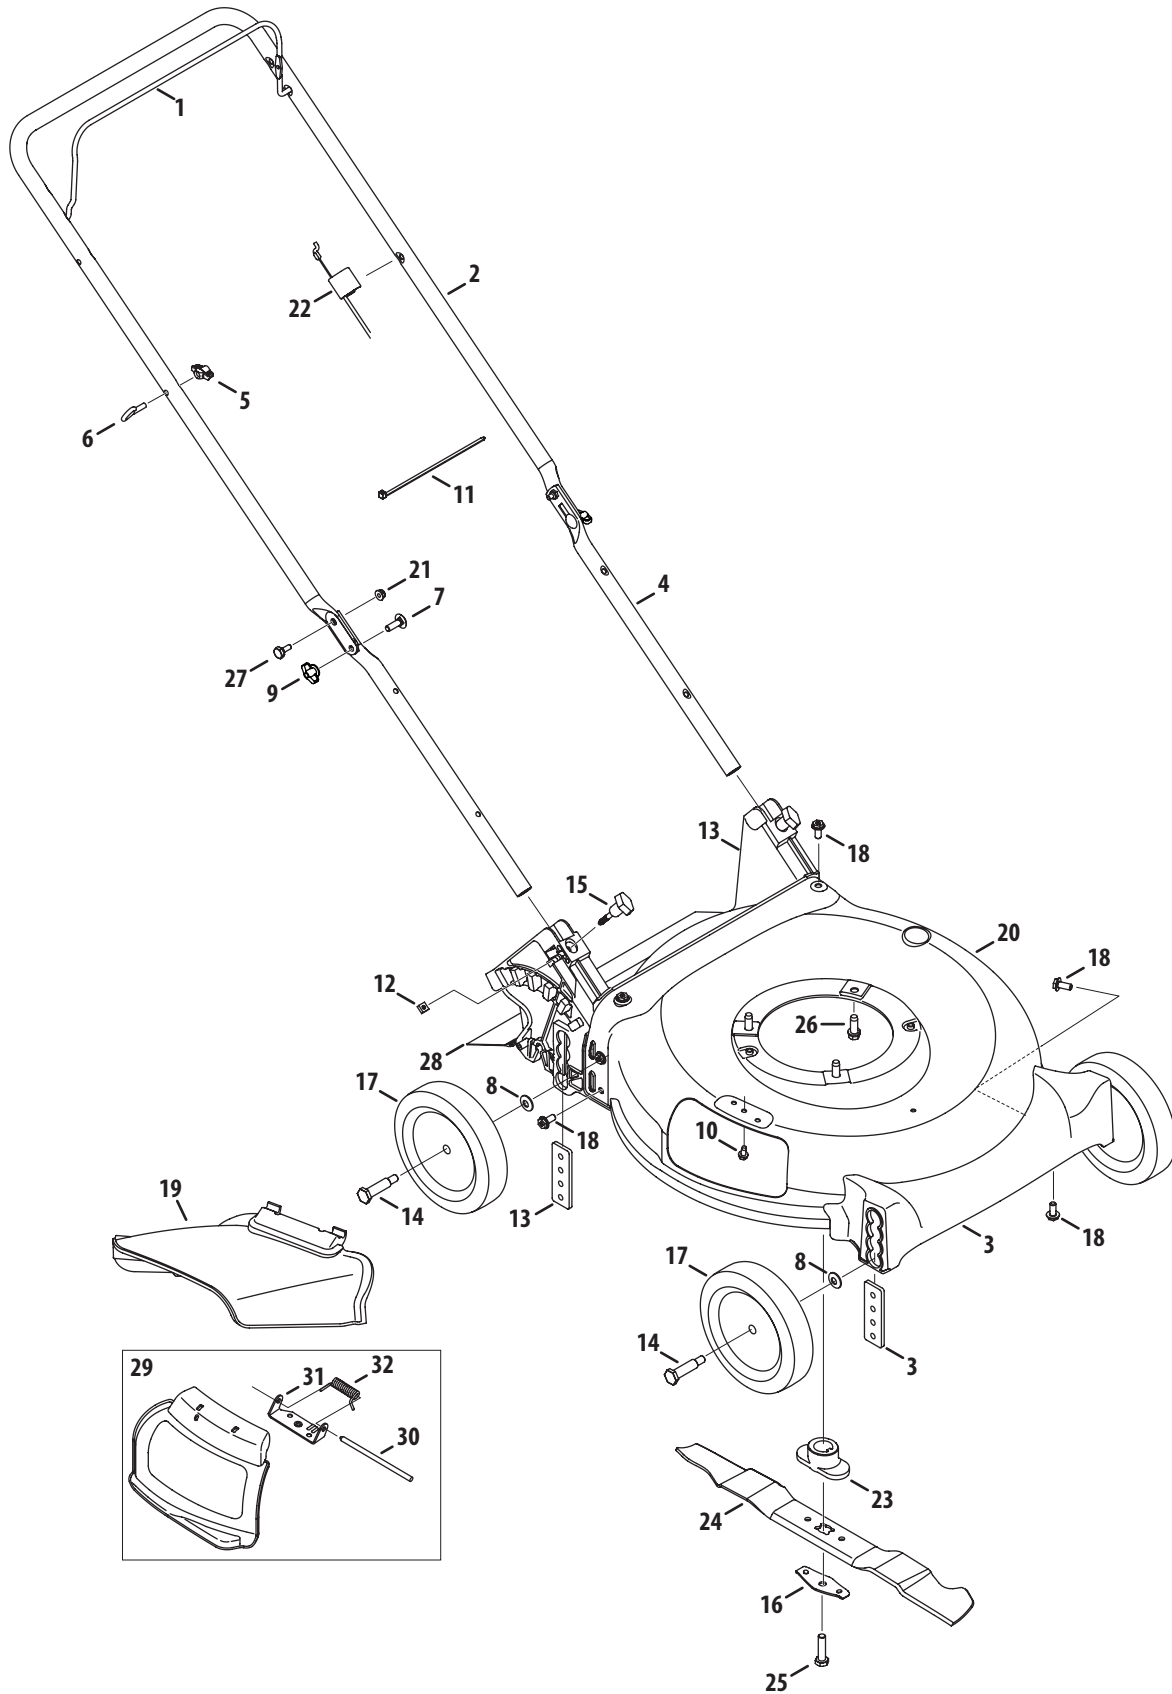

Model 11A-A56

Ref No.	Part Number	Description
1	747-05184A	Blade Control
2	749-04680	Upper Handle
3	631-04516A	Front Cover Assembly
4	749-04608A	Lower Handle
5	720-0279	Wing Nut
6	710-1205	Rope Guide
7	710-04998	Carriage Screw ,5/16-18
8	736-0105	Washer, .401 x .870 x .060
9	720-04122	Wing Knob
10	710-05073	Screw, 1/4-20 x .500
11	725-0157	Cable Tie
12	712-04222	Nut, Sq., 1/4-20
13	631-04557A	Rear Baffle
14	738-04466	Shoulder Screw
15	720-04123A	Wing Nut
16	736-0524B	Blade Bell Support
17	734-04063A	Wheel, 7" Star-Dia., Oys. Gray
18	710-04995A	Screw, 5/16-14 x .750
19	731-07486	Side Chute
20	787-01869A	Deck, 21"
21	712-04064	Nut, Flange Lock, 1/4-20
22	946-0957	Control Cable
23	748-0376E	Blade Adapter
24	942-0741A	Mulching Blade
25	710-1044	Screw, 3/8-24 x 1.50
26	710-04683A	TT Sems Screw, 3/8-16 x 1.0
27	738-04419A	Sldr. Screw, .375 x .126 x 1/4-20
28	731-07203	Trail shield
29	987-02516	Hinged Mulch Plug Assembly
30	747-0710A	Hinge Pin
31	787-01779	Chute Deflector Bracket
32	732-1014C	Torsion Spring