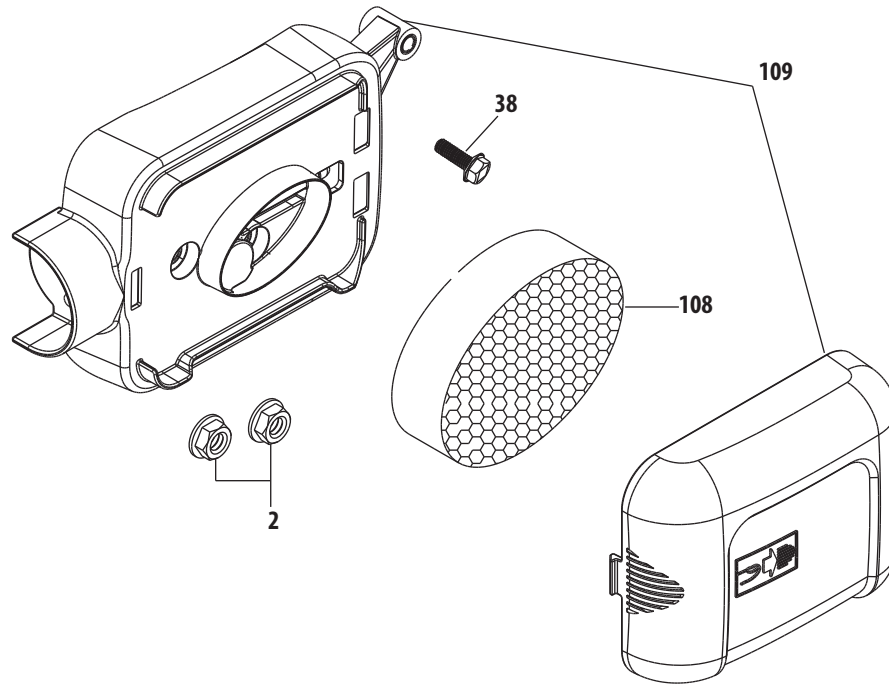

1P65NU Air Cleaner

Ref.	Part Number	Description
2	712-04212	Nut M6X10Mm
38	710-04969	Bolt M6X30
108	951-10732	Air Filter Element, Oval
109	951-10739	Air Filter Base