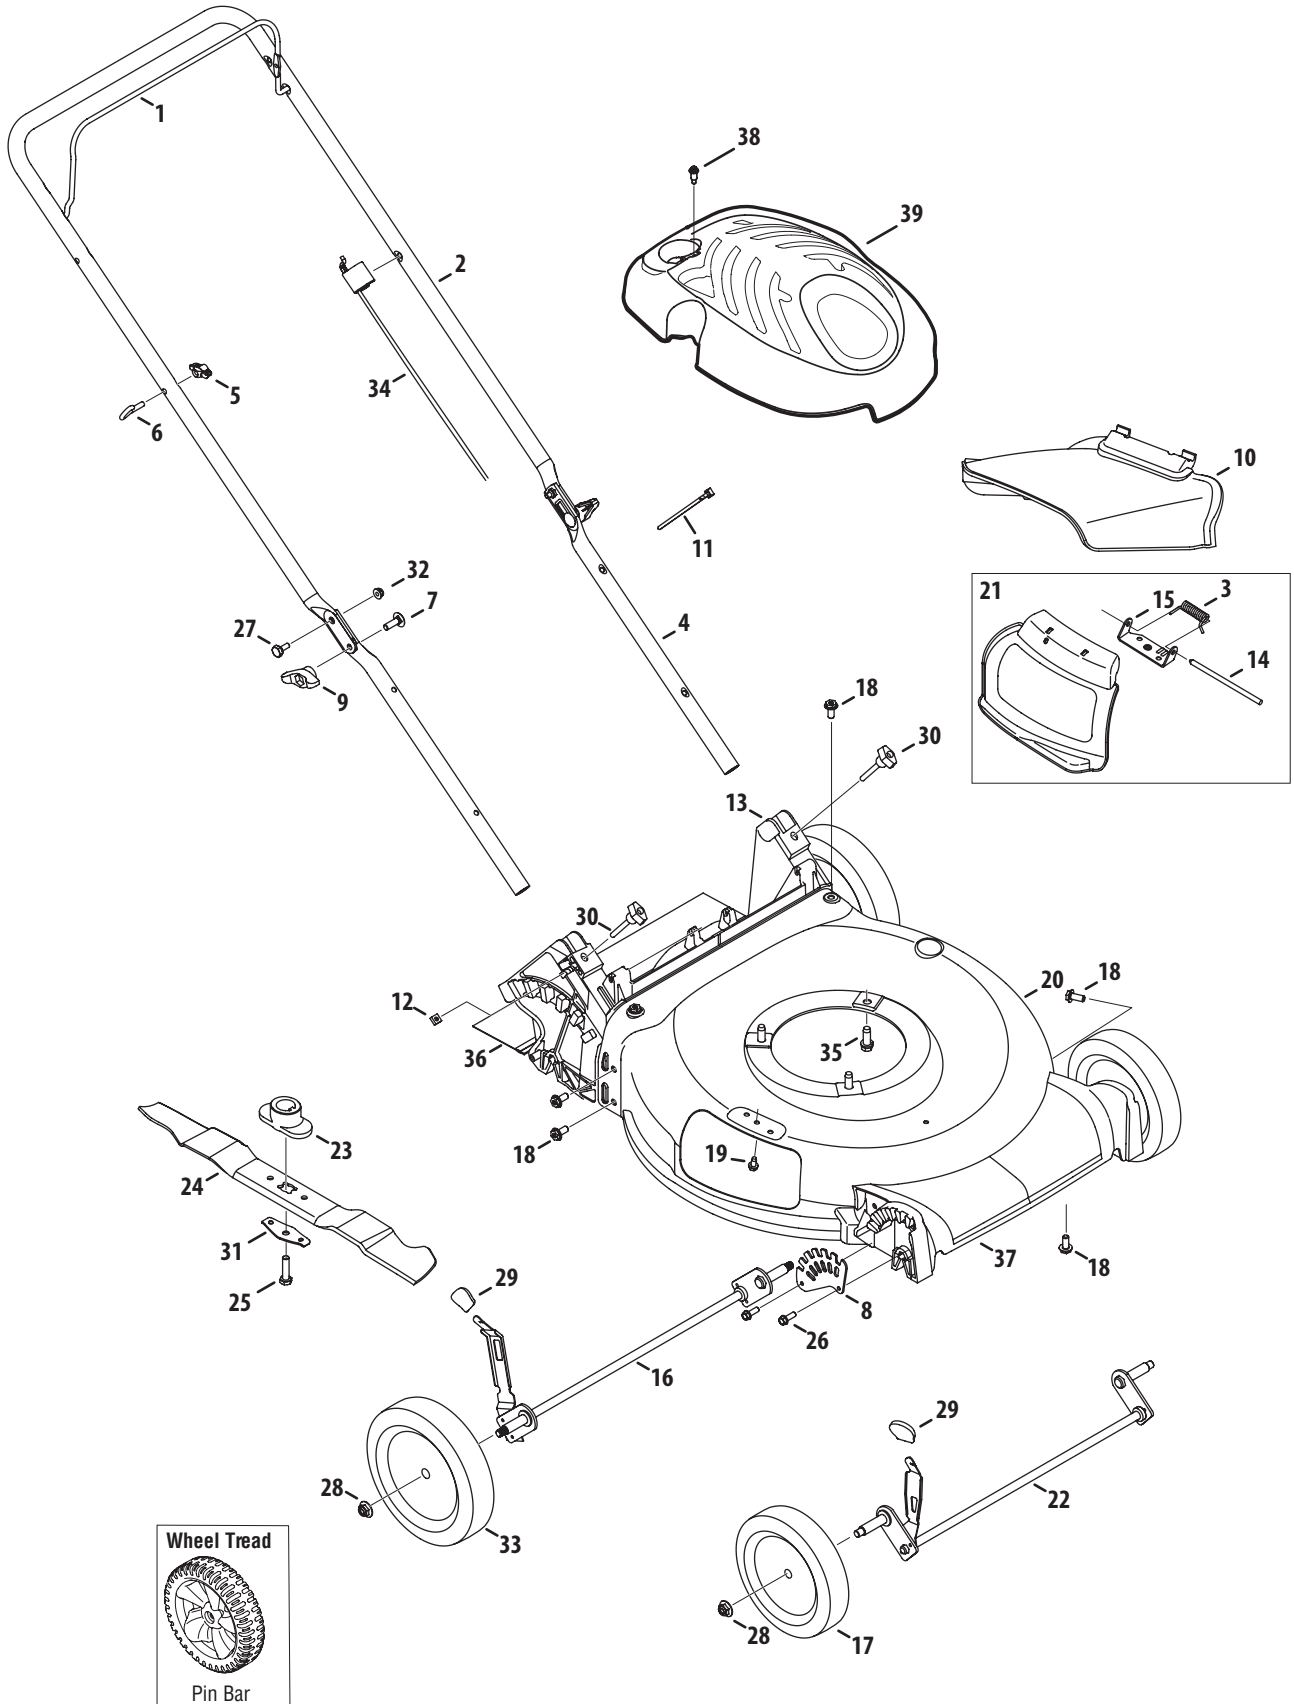

Model Series 11A-A0X

Ref No.	Part Number	Description
1	747-05184A	Blade Control
2	749-04680	Upper Handle
3	732-1014C	Torsion Spring
4	749-04608A	Lower Handle
5	720-0279	Wing Nut
6	710-1205	Rope Guide
7	710-04998	Carriage Screw ,5/16-18
8	787-01818A	Front Height Adjuster Plate
9	720-04122	Wing Knob
10	731-07486	Side Chute
11	725-0157	Cable Tie
12	712-04222	Nut, Sq., 1/4-20
13	931-04486A	Rear Baffle
14	747-0710A	Hinge Pin
15	787-01779	Chute Deflector Bracket
16	911-04142	Rear Axle Assembly
17	734-04562	Front Wheel, 7 x 1.8, Bar, Gray
18	710-04995A	Screw, 5/16-14 x .750
19	710-05073	Screw, 1/4-20 x .500
20	787-01869A	Deck, 21"

Ref No.	Part Number	Description
21	987-02516	Hinged Mulch Plug Assembly
22	911-04143B	Front Axle Assembly
23	748-0376E	Blade Adapter, 139cc
24	942-0741A	Mulching Blade
25	710-1044	Screw , 3/8-24 x 1.50
26	710-0895	Screw, 1/4-15 x .750
27	738-04419A	Slidr. Screw, .375 x .126 x 1/4-20
28	712-04217	Flange Lock Nut, 3/8-16
29	720-04130	Adjustment Lever Knob
30	720-04123A	Wing Nut
31	736-0524B	Blade Bell Support
32	712-04064	Nut, Flange Lock, 1/4-20
33	734-04563	Rear Wheel, 8 x 1.8, Bar, Gray
34	946-04703	Control Cable (139cc)
	746-0957	Control Cable (Briggs)
35	710-04683A	TT Sems Screw, 3/8-16 x 1.0
36	731-07203	Trail shield
37	731-07078A	Front Cover
38	710-04744†	Screw, HL, #12-16 x 1.00
39	931-04474†	Engine Shroud M1.1 Black

† If Equipped