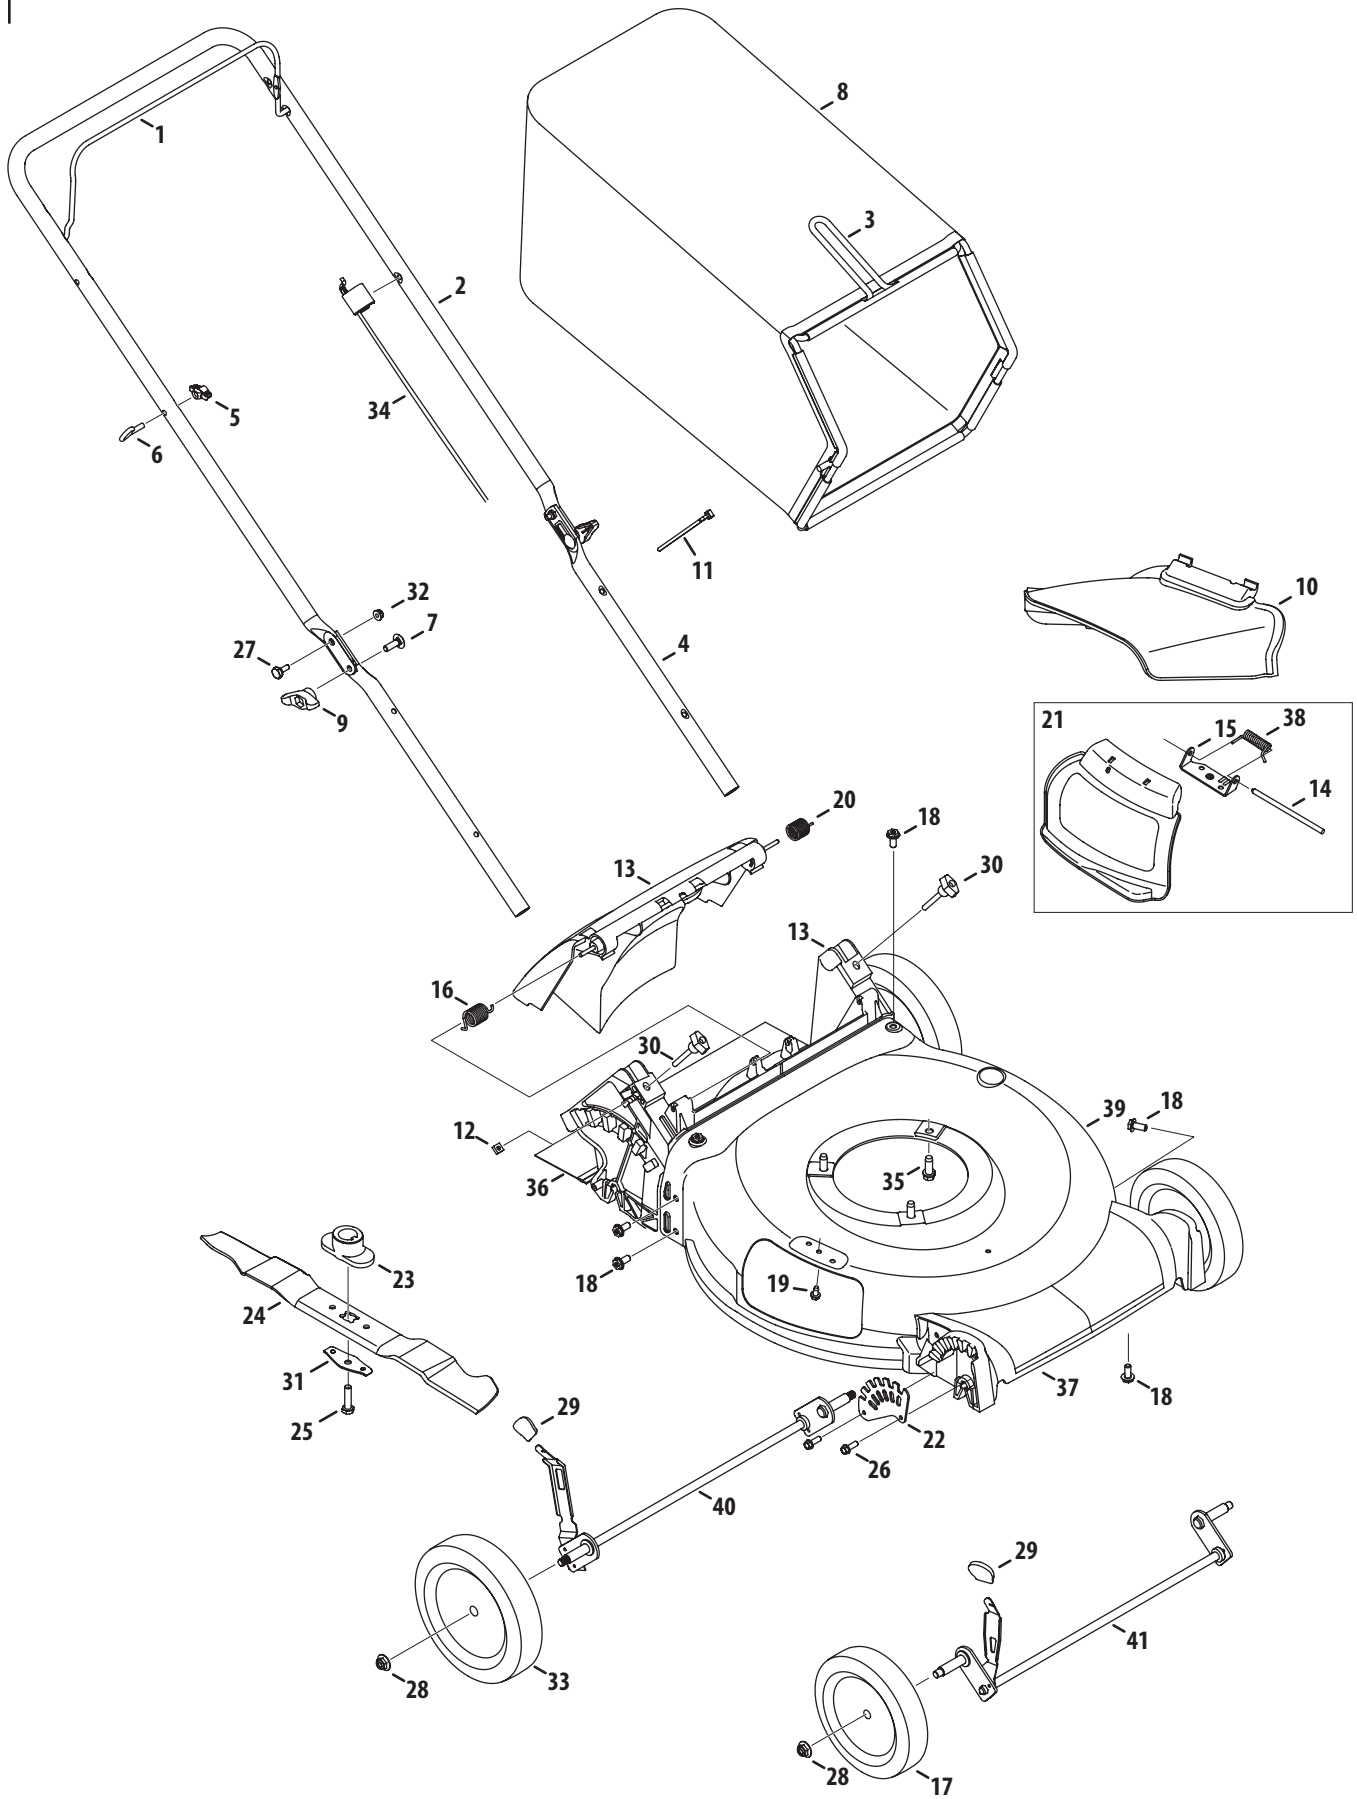

Model Series 11A-A2X

Ref No.	Part Number	Description
1	747-05184A	Blade Control
2	749-04680	Upper Handle, Non-Adjustable
	749-04681	Upper Handle, Adjustable
3	647-04271	Grass Catcher Frame
4	749-04608A	Lower Handle
5	720-0279	Wing Nut
6	710-1205	Rope Guide
7	710-04998	Carriage Screw ,5/16-18
8	764-04077A	Grass Bag
	964-04116A	Grass Bag, Yardman
9	720-04124	Wing Knob, Red
	720-04122	Wing Knob, Black
10	731-07486	Side Chute
11	725-0157	Cable Tie
12	712-04222	Nut, Sq., 1/4-20
13	631-04369A	Rear Discharge Door Assembly
14	747-0710A	Hinge Pin
15	787-01779	Chute Deflector Bracket
16	732-04673	Torsion Spring - RH
17	734-04562	Front Wheel Gray
18	710-04995A	Screw, 5/16-14 x .750
19	710-05073	Screw, 1/4-20 x .500
20	732-04674	Torsion Spring - LH
21	987-02516	Hinged Mulch Plug Assembly
22	787-01818A	Front Height Adjuster Plate

Ref No.	Part Number	Description
23	748-0376E	Blade Adapter
	748-04096	Blade Adapter, 25mm x 1.19
24	942-0741A	Mulching Blade
25	710-1044	Screw , 3/8-24 x 1.50
26	710-0895	Screw, 1/4-15 x .750
27	738-04419A	Sldr. Screw, .375 x .126 x 1/4-20
28	712-04217	Flange Lock Nut, 3/8-16
29	720-04131A	Adjustment Lever Knob, Red
	720-04130	Adjustment Lever Knob, Black
30	720-04123A	Wing Nut
31	736-0524B	Blade Bell Support
32	712-04064	Nut, Flange Lock, 1/4-20
33	734-04563	Rear Wheel Gray
34	946-0957	Control Cable (Briggs)
	946-04703	Control Cable (139cc)
35	710-04683A	TT Sems Screw, 3/8-16 x 1.0
36	731-07203	Trail shield
37	731-07078A	Front Cover
38	732-1014C	Torsion Spring
39	787-01869A-4066	Deck , 21" - Universal Red
	787-01869A-0638	Deck , 21" - MTD Red
	787-01869A-0709	Deck , 21" - Green
40	911-04142	Rear Axle Assembly
41	911-04143B	Front Axle Assembly