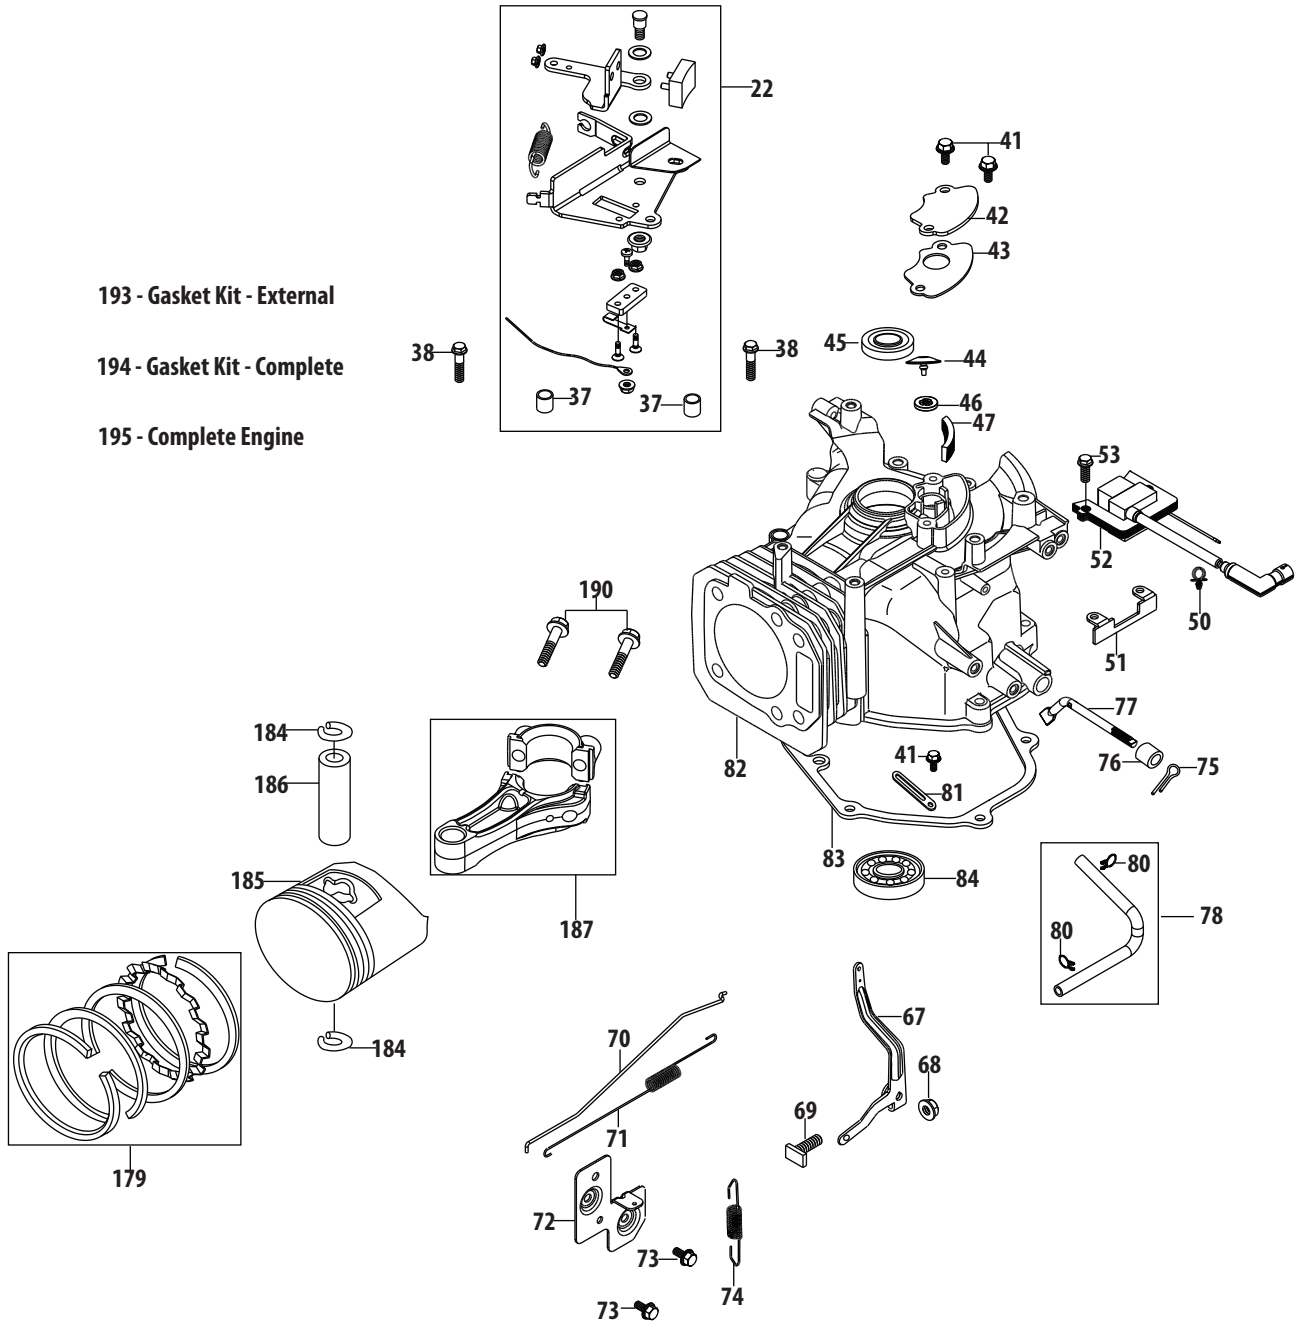

5P70MU Crankcase

193 - Gasket Kit - External

194 - Gasket Kit - Complete

195 - Complete Engine

5P70MU Crankcase

Ref.	Part Number	Description	Ref.	Part Number	Description
22	951-10321A	Stop Switch & Brake Assy	76	951-11574	Governor Seal
37	750-05384	Brake Spacer	77	951-11608	Governor Arm Shaft
38	710-04980	Bolt M6X35	78	951-11260	Breather Hose Assembly
41	710-04916	Bolt M6X14 Multi-Purpose	80	726-04101	Breather Hose Clamp
42	951-12684	Breather Cover Plate	81	951-11622	Flexible Clamp
43	951-11613	Breather Gasket	82	951-12724	Short Block Assembly (Incl.41-47,57,75-77,82-85,87,90, 92-96,106-108,116,145,146,162,165, 174,175,177-179,184-187,190)
44	951-12685	Breather Valve			
45	951-11545	Upper Crankshaft Seal	83	951-11763	Crankcase Cover Gasket
46	951-12686	Breather Valve Base	84	951-11369	Main Bearing
47	951-11762	Breather Screen	179	951-12111	Piston Ring Set
50	951-11618	Ignition Wire Clip	184	951-11632	Piston Pin Snap Ring
51	951-11619	Ignition Coil Bracket	185	951-11634	Piston
52	951-10366	Ignition Coil Assembly	186	951-11633	Piston Pin
53	710-04979	Bolt M6X18	187	951-11768	Connecting Rod Assembly
67	951-11238	Governor Arm	190	710-05162	Connecting Rod Bolt
68	712-04212	Governor Arm Nut M6	193	951-11772	Gasket Kit - External (Incl.43,90,93,144,146,162,165)
69	710-04908	Governor Arm Bolt			
70	951-11259	Throttle Linkage	194	951-11770	Gasket Kit - Complete (Incl.43,45,76,83,90,93,108,114, 146,162,165,174)
71	951-11258	Throttle Linkage Spring			
72	951-11620	Component Bracket	195	752Z5P70MU	Complete Engine
73	710-04915	Bolt M6X12			
74	951-11273	Governor Spring			
75	714-04074	Governor Arm Shaft Cotter Pin