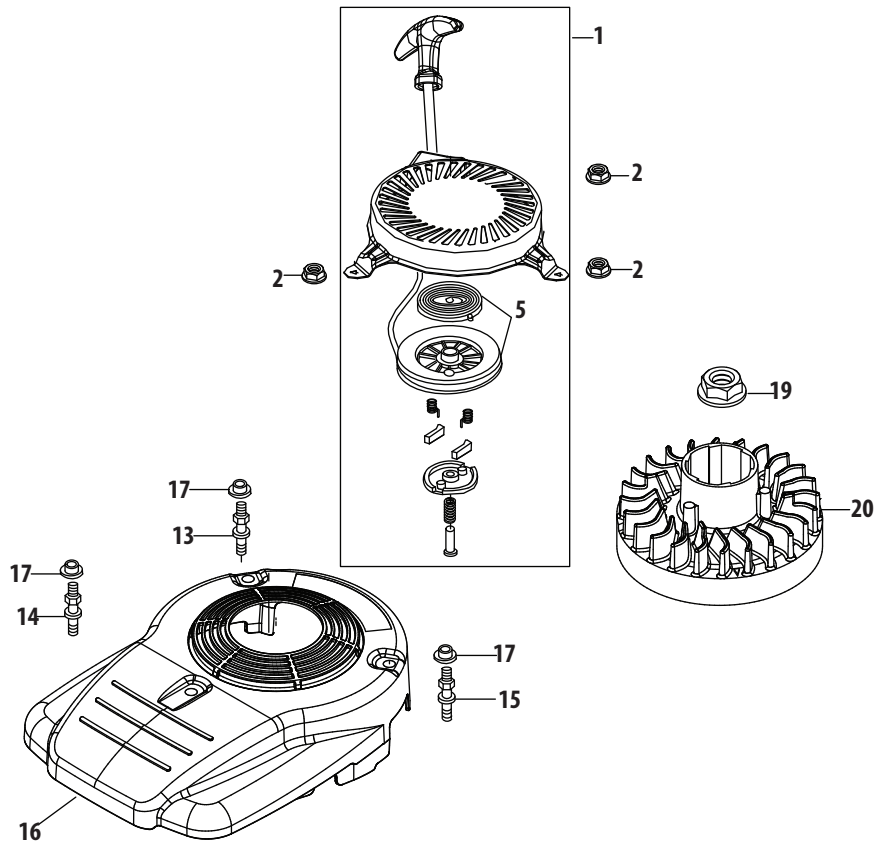

Ref.	Part Number	Description
1	951-12683	Recoil Starter Assembly
2	712-04212	Nut M6X10Mm
5	951-11721	Recoil Spring
13	751-11722	Stud Left/Black/Ye Zinc
14	951-11723	Stud Front/Unmarked/Ye Zinc
15	951-11724	Stud Right/White/Ye Zinc
16	731-05692	Engine Shroud Only
16	951-12876	Engine Shroud Assy (Incl. 17)
17	750-05320	Engine Shroud Spacer
19	712-04287	Flywheel Nut M14
20	951-11043	Flywheel