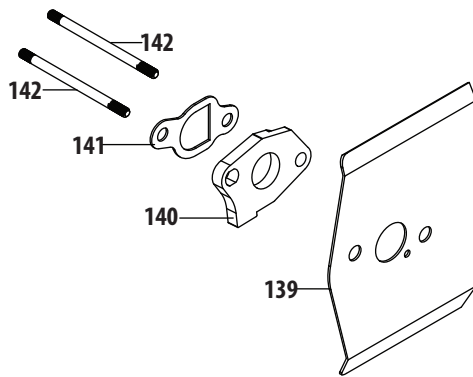

187 - Carburetor Kit