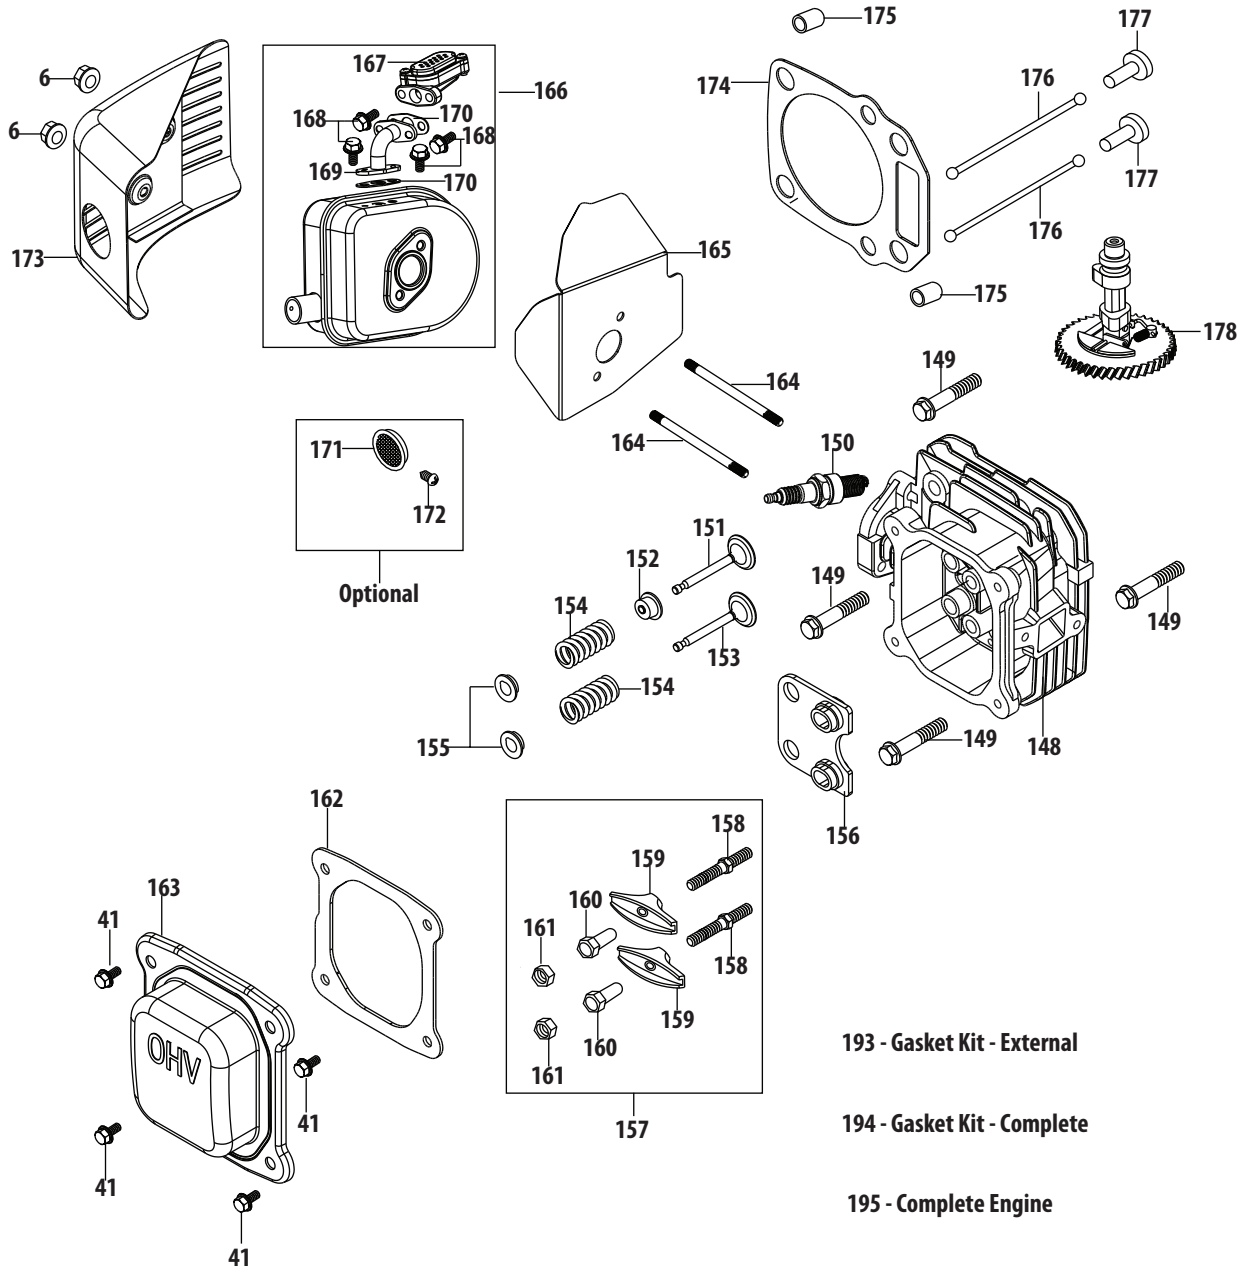

5P70MU Cylinder Head

193 - Gasket Kit - External

194 - Gasket Kit - Complete

195 - Complete Engine

5P70MU Cylinder Head

Ref.	Part Number	Description
6	712-04212	Nut M6X10Mm
41	710-04916	Bolt M6X14 Multi-Purpose
148	951-10413A	Cylinder Head Assembly (Incl.145,146,148,151-156, 158-162,165,174)
149	710-04982	Bolt M8X54
150	951-10292	Spark Plug/F6Rtc
151	951-10345	Valve Kit
152	951-11818	Intake Valve Seal
153	951-10345	Valve Kit
154	951-12116	Valve Spring
155	951-12000	Valve Spring Retainer
156	951-11629	Push Rod Guide
157	951-11606	Rocker Arm Assembly
158	710-04902	Rocker Arm Stud
159	951-12001	Rocker Arm
160	751-11123	Fulcrum Nut
161	751-11124	Jam Nut
162	951-11551	Valve Cover Gasket
163	951-11548	Valve Cover
164	710-05094	Muffler Stud M6X95

Ref.	Part Number	Description
164	951-10342	Muffler Stud Assemblby
165	951-11739	Muffler Gasket
166	751-12740	Muffler Assembly
167	751-12741	Secondary Air Valve
168	710-05434	Bolt M6x12
169	751-12742	Secondary Air Tube
170	751-12743	Secondary Air Valve Gasket
171	951-10351	Spark Arrestor
172	710-04983	Spark Arrestor Screw
173	751-12744	Muffler Shield
174	951-11630	Cylinder Head Gasket
175	715-04090	Cylinder Head Dowel Pin 10x16
176	751-10344	Push Rod Kit
177	951-11607	Tappet
178	951-11767	Camshaft Assembly
193	951-11772	Gasket Kit - External (Incl.43,90,93,144,146,162,165)
194	951-11770	Gasket Kit - Complete (Incl.43,45,76,83,90,93,108,114, 146,162,165,174)
195	752Z5P70MU	Complete Engine