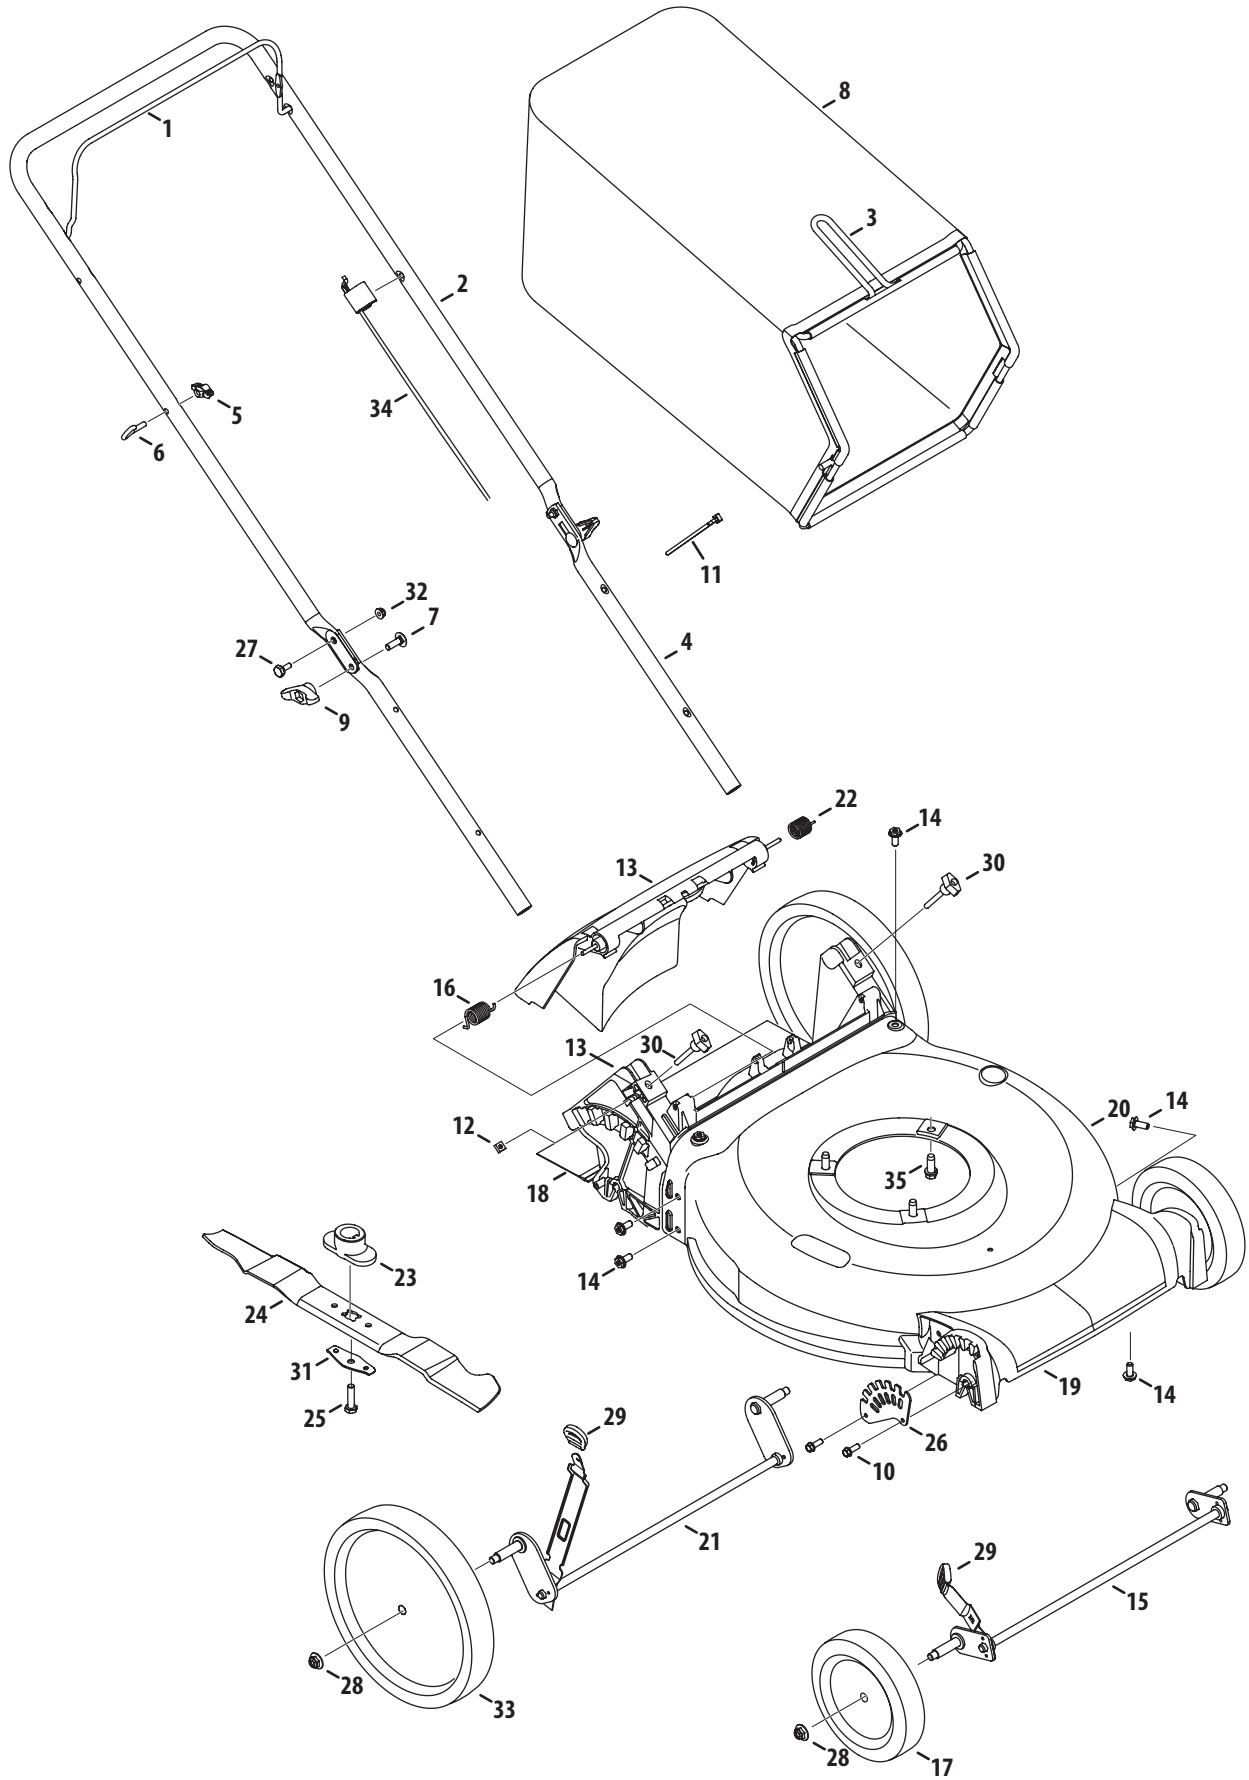

Model 11A-B13

Ref No.	Part Number	Description
1	747-05184A	Blade Control
2	749-04680	Upper Handle
3	647-04271	Grass Catcher Frame
4	749-04608A	Lower Handle
5	720-0279	Wing Nut
6	710-1205	Rope Guide
7	710-04998	Carriage Screw ,5/16-18
8	764-04077A	Grass Bag
9	720-04122	Wing Knob
10	710-0895	Screw, 1/4-15 x .750
11	725-0157	Cable Tie
12	712-04222	Nut, Sq., 1/4-20
13	631-04369A	Rear Discharge Door Assembly
14	710-04995A	Screw, 5/16-14 x .750
15	911-04143B	Front Axle Assembly
16	732-04673	Torsion Spring - RH
17	734-04562	Front Wheel Gray
18	731-07203	Trail Shield
19	731-07078A	Front Cover
20	787-01870A	Deck - 21"
21	911-04144A	Rear Axle Assembly
22	732-04674	Torsion Spring - LH
23	748-0376E	Blade Adapter
24	942-0741A	Mulching Blade
25	710-1044	Screw , 3/8-24 x 1.50
26	787-01818A	Front Height Adjuster Plate
27	738-04419A	Slidr. Screw, .375 x .126 x 1/4-20
28	712-04217	Flange Lock Nut, 3/8-16
29	720-04130	Adjustment Lever Knob
30	720-04123A	Wing Nut
31	736-0524B	Blade Bell Support
32	712-04064	Nut, Flange Lock, 1/4-20
33	634-04625	Rear Wheel
34	946-0957	Control Cable
35	710-04683A	TT Sems Screw, 3/8-16 x 1.0