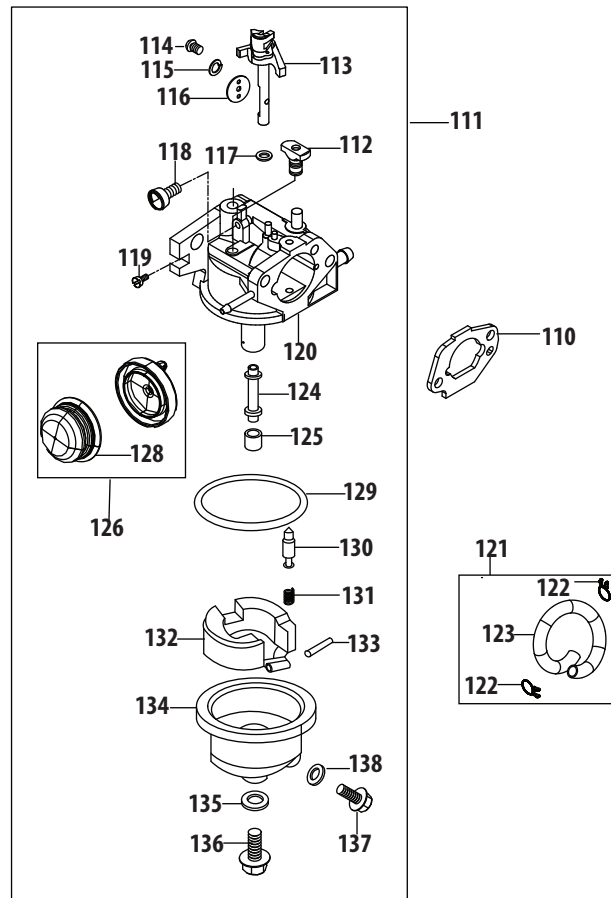

Ref.	Part Number	Description
110	951-11525	Carburetor Gasket Plate
111	951-11707	Carburetor Assembly
112	n/a	Idle Jet Assembly
113	n/a	Throttle Shaft
114	n/a	Screw M3X5
115	736-04638	Throttle Plate Lock Washer
116	n/a	Throttle Plate
117	n/a	Throttle Shaft Fiber O-Ring
118	n/a	Idle Speed Adjusting Screw
119	n/a	Idle Mixture Screw
120	n/a	Carburetor Body
121	951-11736	Primer Hose Assembly
122	723-04093	Primer Hose Clamp
123	n/a	Primer Hose
124	n/a	Emulsion Tube
125	n/a	Main Jet
126	951-10639A	Primer Assembly
127	n/a	Primer Base

Ref.	Part Number	Description
128	951-11824	Primer Bulb
129	951-11589	Fuel Bowl O-Ring
130	n/a	Needle Valve
131	n/a	Needle Valve Spring
132	n/a	Float
133	n/a	Float Pin
134	n/a	Fuel Bowl
135	951-11348	Fuel Bowl Gasket
136	710-04945	Fuel Bowl Mounting Bolt
137	710-04938	Fuel Drain Plug
138	951-11349	Fuel Drain Plug Gasket
139	951-11737	Carburetor Gasket
140	951-11738	Carburetor Insulator
141	951-11528	Carburetor Insulator Gasket
142	710-05093	Carb Stud M6X92
187	951-12681	Carburetor Kit -Major (Incl.112,117,118,124,125, 129-133,135,138)