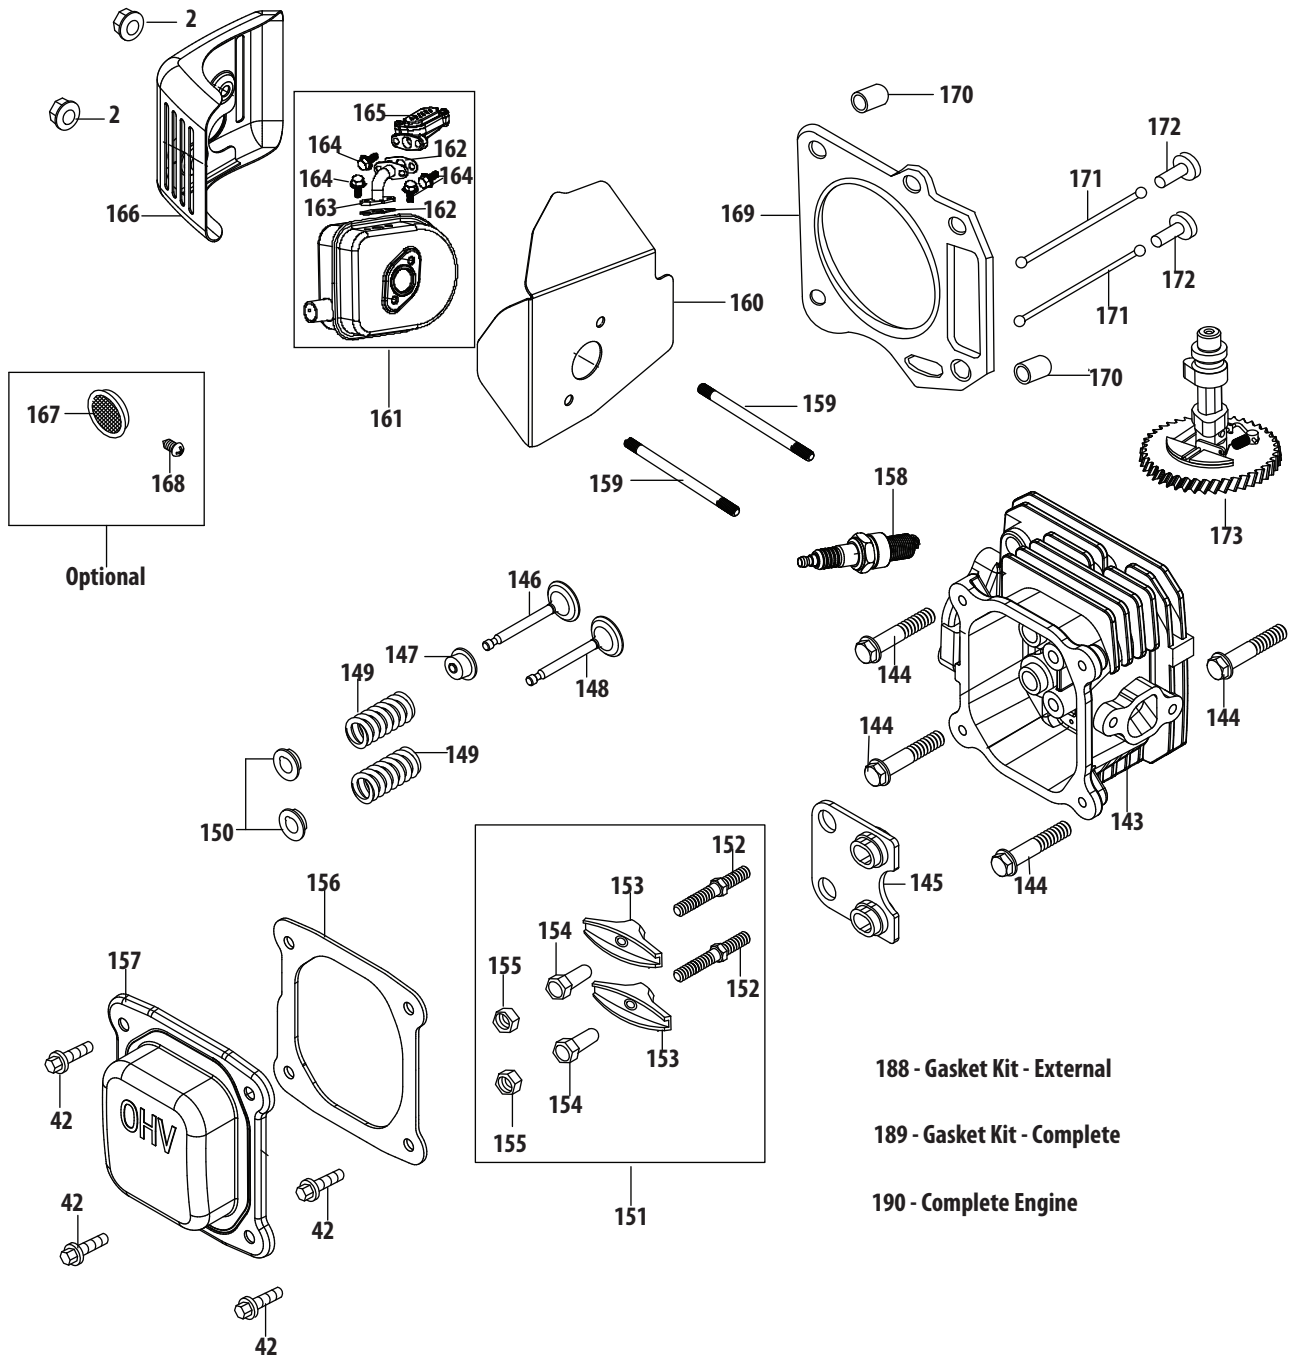

1P65NU Cylinder Head

1P65NU Cylinder Head

Ref.	Part Number	Description	Ref.	Part Number	Description
2	712-04212	Nut M6X10Mm	159	710-05094	Muffler Stud M6X95
42	710-04916	Bolt	159	951-10342	Muffler Stud Assemblby
143	951-10846A	Cylinder Head Service Kit (Incl.144,147,156,169)	160	951-11739	Muffler Gasket
	951-11746	Cylinder Head Ass'y (Incl.140,141,143,146-150, 152-156,160,169)	161	951-12740	Muffler Assembly
144	710-04982	Bolt M8X54 Cylinder Head	162	951-12743	Secondary Air Valve Gasket
145	951-11687	Push Rod Guide	163	951-12742	Secondary Air Tube
146	951-10313	Intake Valve	164	710-05434	Bolt M6x12
147	951-11818	Intake Valve Seal	165	951-12865	Secondary Air Valve
148	951-10313	Exhaust Valve	166	951-12744	Muffler Shield
149	951-12004	Valve Spring	167	951-10351	Spark Arrestor
150	951-11977	Valve Spring Retainer	168	710-04983	Spark Arrestor Screw
151	951-11606	Rocker Arm Assembly	169	951-11555	Cylinder Head Gasket
152	710-04902	Rocker Arm Stud	170	715-04108	Cylinder Head Dowel Pin 10x16
153	951-12001	Rocker Arm	171	951-10314	Push Rod
154	751-11123	Fulcrum Nut	172	951-11607	Tappet
155	751-11124	Jam Nut	173	951-11741	Camshaft Assembly
156	951-11551	Valve Cover Gasket	188	951-11710	Gasket Kit - External (Incl.44,98,100,139-141,156,160)
157	951-11548	Valve Cover	189	951-11709	Gasket Kit - Complete (Incl.41,44,72,78,98,100,105, 139-141,156,160,169)
158	951-10292	Spark Plug/F6Rtc	190	952Z1P65NU	Complete Engine