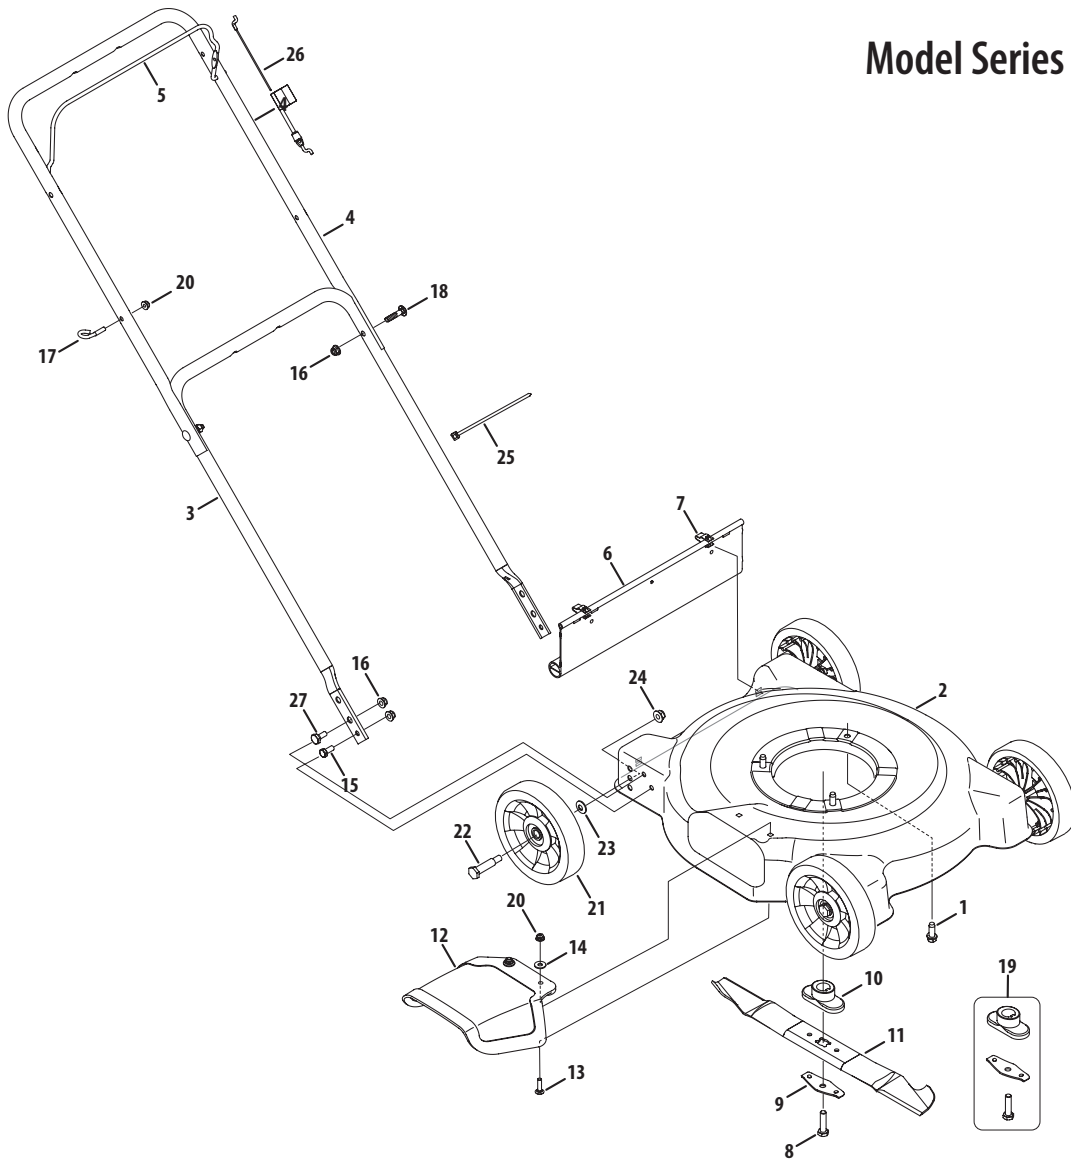

Record Product Information

To ease in ordering replacement parts, please locate the model plate on the equipment and record the information in the provided area to the right. You can locate the model plate by standing at the operator's position and looking down at the rear of the deck.

Ref.	Part Number	Description
1	710-0654A	Hex Ind. Washer Screw, 3/8-16 x 1.0
2	787-01759-0638	Cutting Deck, 20" - Red
	787-01759-0709	Cutting Deck, 20" - Green
3	749-04037	Lower Handle
4	749-1092A	Upper Handle
5	747-1161A	Blade Control
6	731-06953	Rear Flap
7	732-04631A	Hinge Clip
8	710-1044	Screw, 3/8-24 x 1.5"
9	736-0524B	Blade Bell Support
10	748-0376E	Blade Adapter
11	942-0640	Cutting Blade
12	731-0064	Discharge Chute
13	710-0932A	Carriage Screw, 1/4-20 x 1.0"
14	736-0173	Flat Washer

Ref.	Part Number	Description
15	710-3008	Hex Screw, 5/16-18 x .75"
16	712-04063	Flange Lock Nut, 5/16-18
17	710-1205	Eye Bolt
18	710-0262	Carriage Bolt, 5/16-18 x 1.5"
19	753-06315	Blade Adapter Kit (Incl. Ref. 8-10)
20	712-04064	Flange Lock Nut, 1/4-20
21	734-04063A	Wheel, 7" Star-Dia., Oys. Gray
22	938-0533	Shoulder Screw, .498 x 1.635
23	736-0105	Bell Washer
24	712-04065	Flange Lock Nut, 3/8-16
25	725-0157	Cable Tie
26	946-0957	Control Cable, 148cc
	946-04703	Control Cable, 139cc
27	938-04033	Shoulder Screw, 5/16-18 x.428"