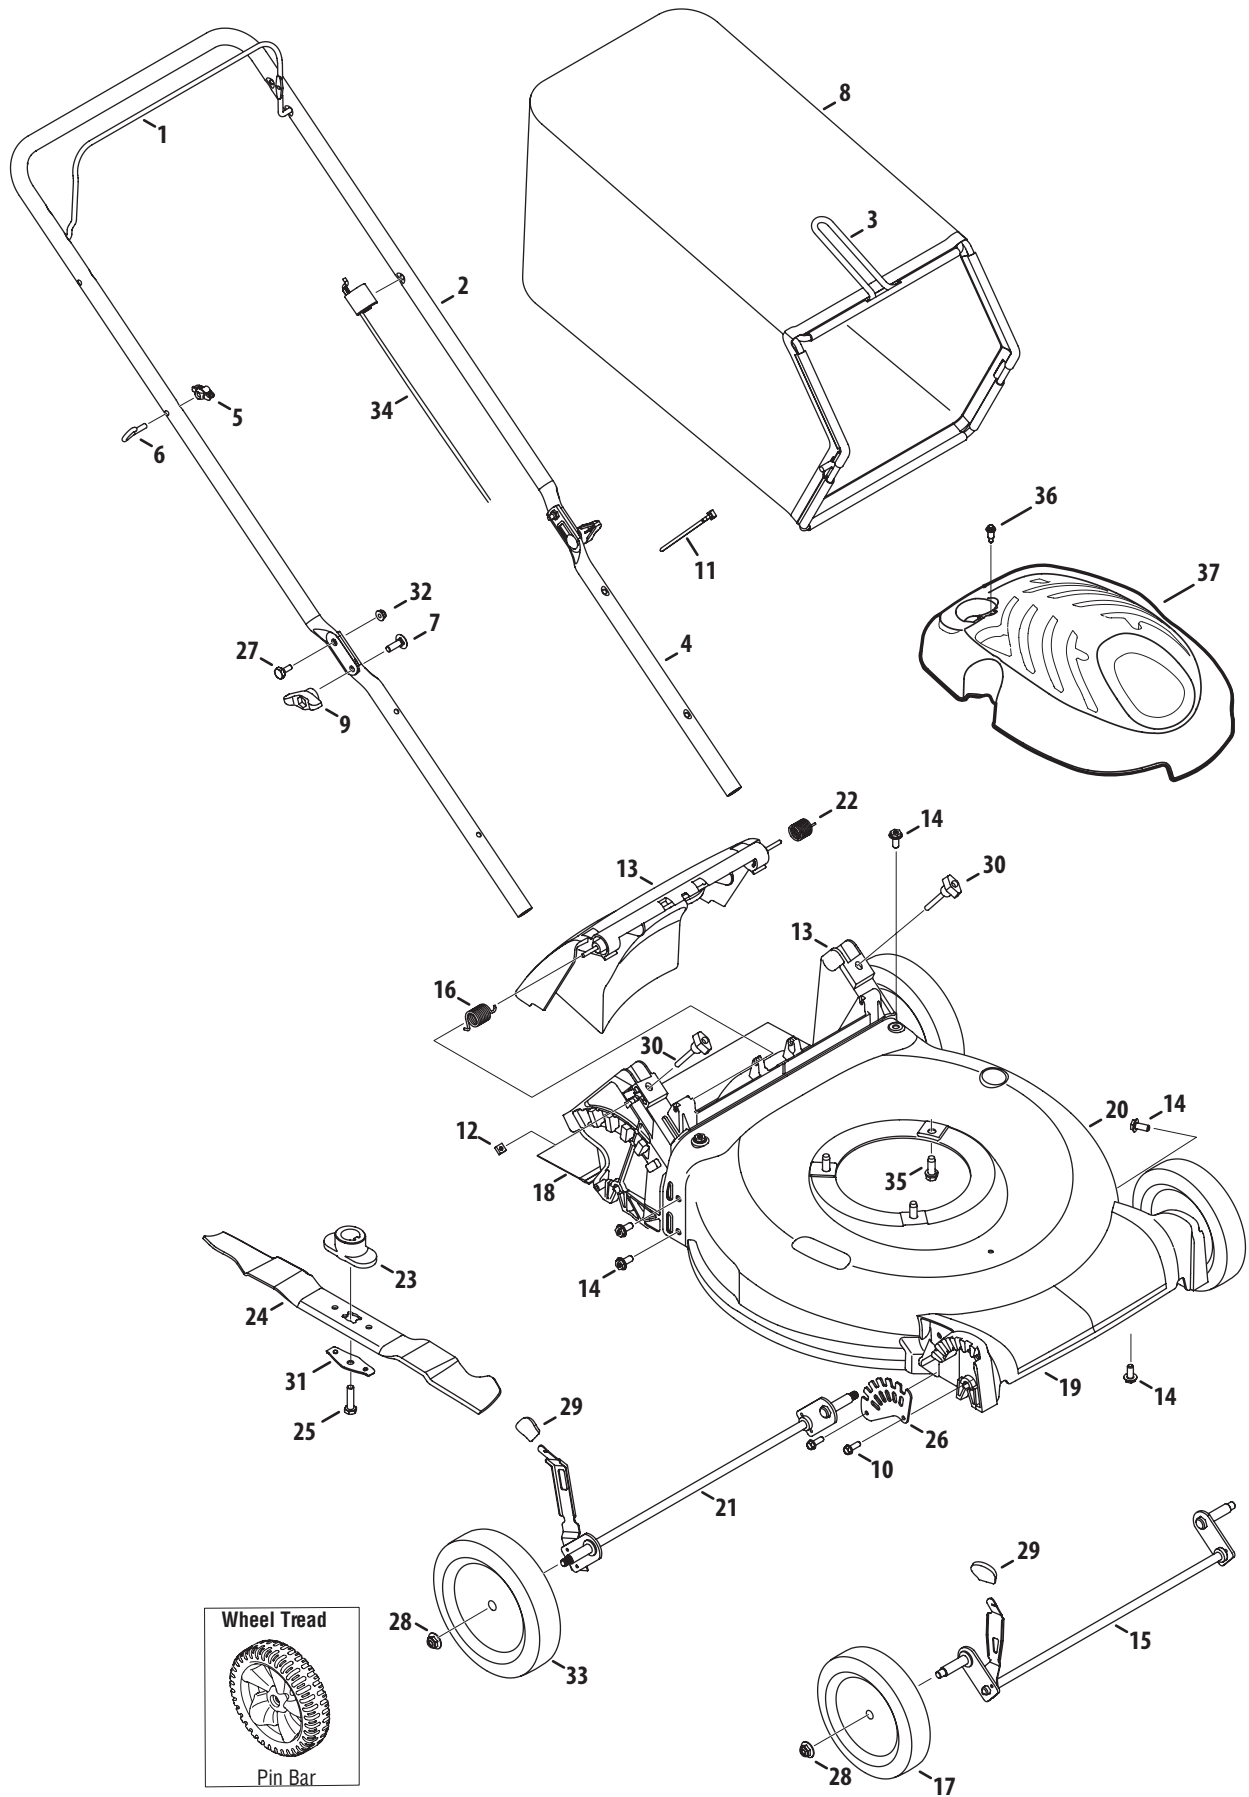

Model Series 11A-A1X

Model Series 11A-A1X

Ref No.	Part Number	Description
1	747-05184A	Blade Control
2	749-04680	Upper Handle
3	647-04271	Grass Catcher Frame
4	749-04608A	Lower Handle
5	720-0279	Wing Nut
6	710-1205	Rope Guide
7	710-04998	Carriage Screw ,5/16-18
8	764-04077A	Grass Bag
	964-04116A	Grass Bag, Yardman
9	720-04122	Wing Knob
10	710-0895	Screw, 1/4-15 x .750
11	725-0157	Cable Tie
12	712-04222	Nut, Sq., 1/4-20
13	631-04369A	Rear Door Assembly
14	710-04995A	Screw, 5/16-14 x .750
15	911-04143B	Front Axle Assembly
16	732-04673	Torsion Spring - RH
17	734-04562	Front Wheel, 7 x 1.8, Bar, Gray
18	731-07203	Trail Shield
19	731-07078A	Front Cover

Ref No.	Part Number	Description
20	787-01870A	Deck - 21"
21	911-04142	Rear Axle Assembly
22	732-04674	Torsion Spring - LH
23	748-0376E	Blade Adapter
	748-04096	Blade Adapter, 25mm x 1.19
24	942-0741A	Mulching Blade
25	710-1044	Screw , 3/8-24 x 1.50
26	787-01818A	Front Height Adjuster Plate
27	738-04419A	Sldr. Screw, .375 x .126 x 1/4-20
28	712-04217	Flange Lock Nut, 3/8-16
29	720-04130	Adjustment Lever Knob
30	720-04123A	Wing Nut
31	736-0524B	Blade Bell Support
32	712-04064	Nut, Flange Lock, 1/4-20
33	734-04563	Rear Wheel, 8 x 1.8, Bar, Gray
34	946-04703	Control Cable, 48"
	746-04670A	Control Cable, 36.65"
35	710-04683A	TT Sems Screw, 3/8-16 x 1.0
36	710-04744†	Screw, HL, #12-16 x 1.00
37	931-04474†	Engine Shroud M1.1 Black

† If Equipped