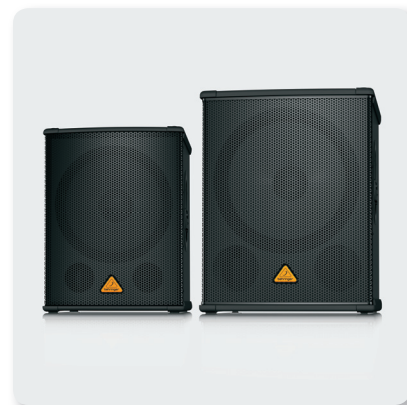

Which Speaker Do I Need?

As you have probably noticed, we make these subwoofers in two different woofer sizes. Which one is right for you? An 18" woofer has more surface area with which to move air than a 15". If you're running sound for a jazz combo in a dinner club, a single B1500D-PRO might be all you'll need. But if you need to serve up pulse-pounding techno at a large, standing-room-only dance club, you might need a pair of B1800D-PROs to really ignite the dance floor.