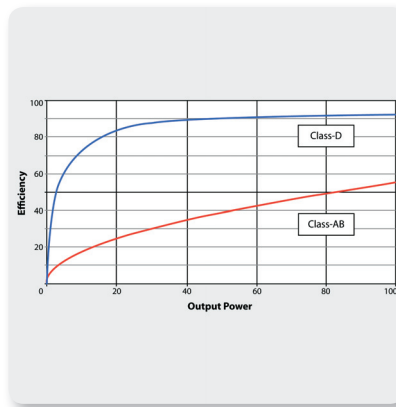

Portable Speakers

EUROLIVE

B1500D-PRO

High-Performance Active 1400-Watt
15" PA Subwoofer With Built-In
Stereo Crossover

- Ergonomically shaped handles for easy transport
- Rugged steel grill for optimal speaker protection
- 3-Year Warranty Program*
- Conceived and designed by BEHRINGER Germany