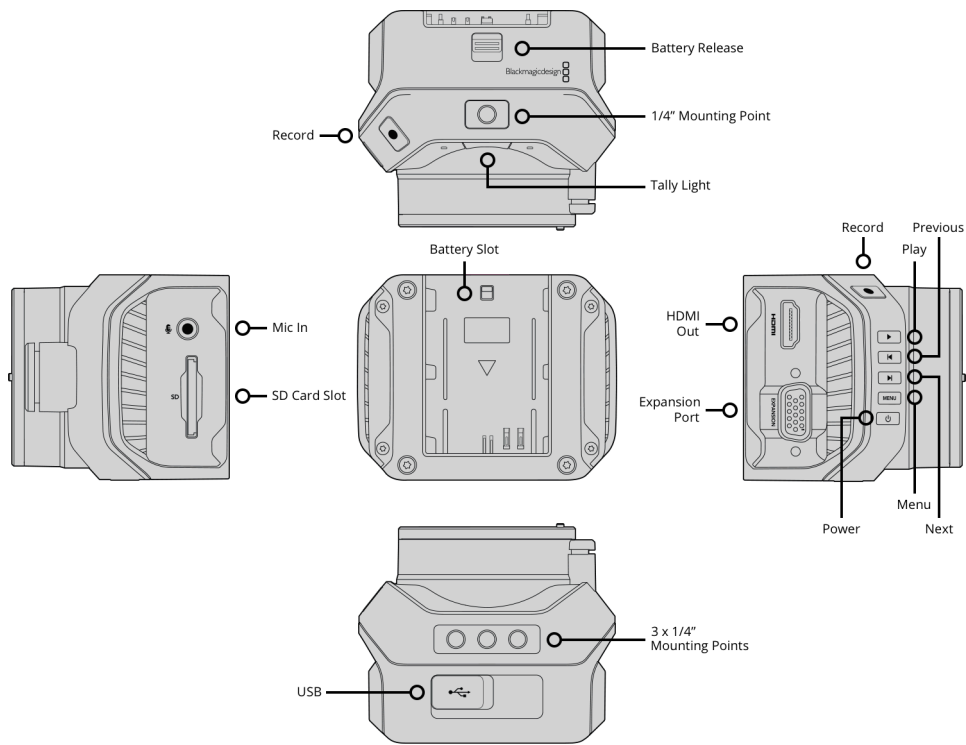

### Expansion Port

DB-HD15 serial connector provides support for:  
Power input  
LANC input  
1 x S.Bus input  
4 x PWM channel input  
Reference input  
Composite video output

### Remote Control

Lens control, recording parameters and record trigger start/stop trigger via LANC and PWM or S.Bus remote channels

### Computer Interface

USB 2.0 Mini-B port for software updates.