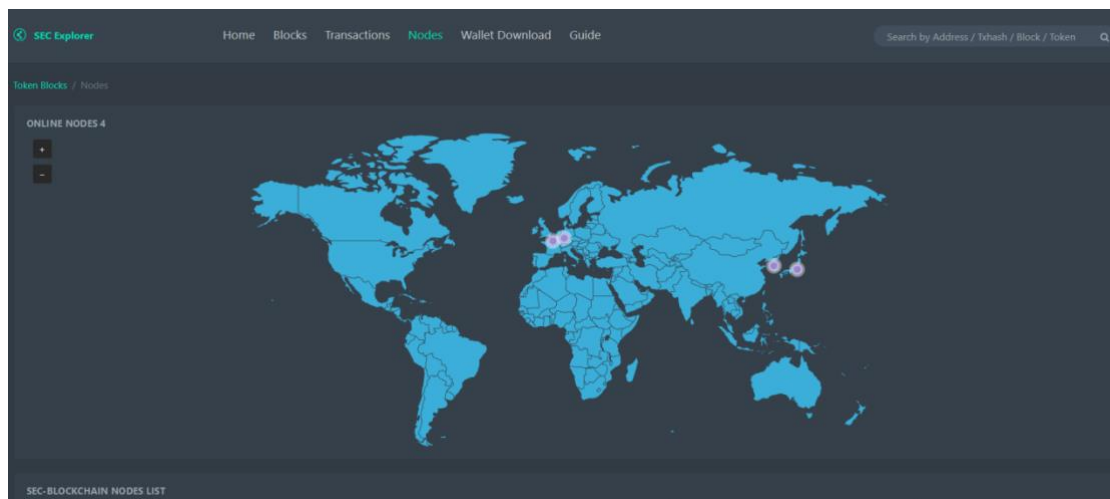

Find node

You can find the Social E-commerce Chain global number of online nodes on the page of Node.

For any questions about Social E-commerce Chain Browser, Welcome to contact us with the Email:
partnerli@secblock.io