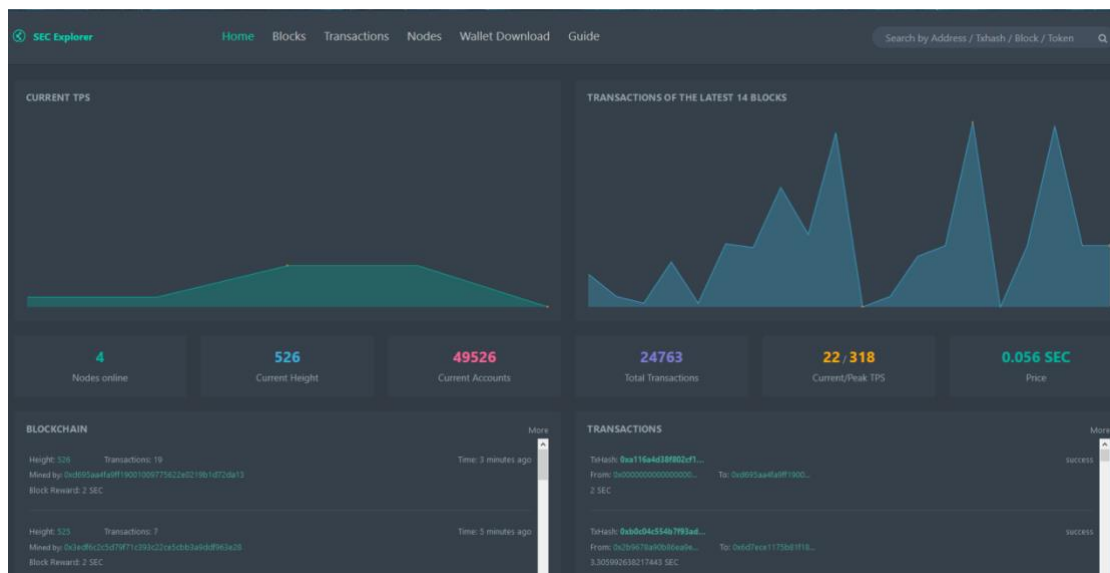

Social E-commerce Chain Browser guidebook

2018.12

Login in Browser address firstly:

<http://scan.secblock.io/>

Home page

On the Social E-commerce Chain Browser, You can:

Scan the data line chart of real-time transmission and the trading volume diagram of last 14 day.

Can scan some important statistics of the Social E-commerce Chain, include: the number of online nodes in the network, the current block height, the number of real-

time accounts, the total number of transactions, real-time/max TPS, the current market value of SEC Token.

Scan the last block information and the last transaction information.

Now, you can find Block information, Transaction information and Node information on our Browser.

Find Block

You can scan all blocks information on the page of Blocks, including: their Height (Block Height), Age (Block generation time), Transactions (Number of transactions included in the block), Mined by (Block recorder), and Block Size.