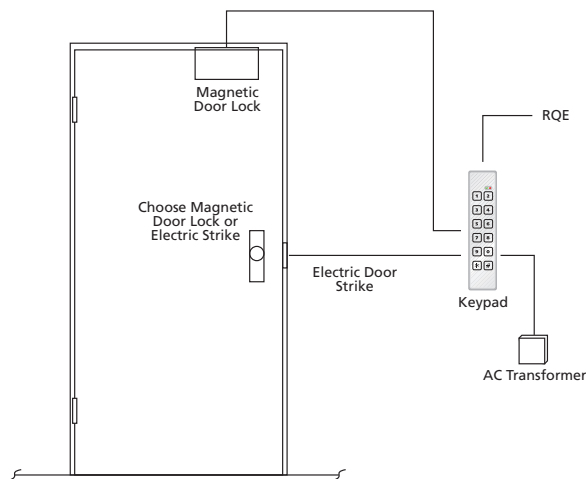

DESCRIPTION

Self Contained Single Door Access Control - 200 Users
Slim Surface Mount, 2x6, 2 LED, Outdoor/Indoor, Bright Aluminium
Slim (Flush) Mortise Mount, 2x6, 2 LED, Outdoor/Indoor, Bright Aluminium

CODE

AS-626S-200/3M
AS-626M-200

Single Door Two Part Access Controller System - 200 Users
Slim Surface Mount, 2x6, 2 LED, Outdoor/Indoor, Bright Aluminium
Slim (Flush) Mortise Mount, 2x6, 2 LED, Outdoor/Indoor, Bright Aluminium

AS-826S-200
AS-826M-200

Accessories

Cable, replacement, between Keypad and Controller. 12' of cable with connectors **AST10CABLE**

Self Contained Single Door Access Control - 200 Users