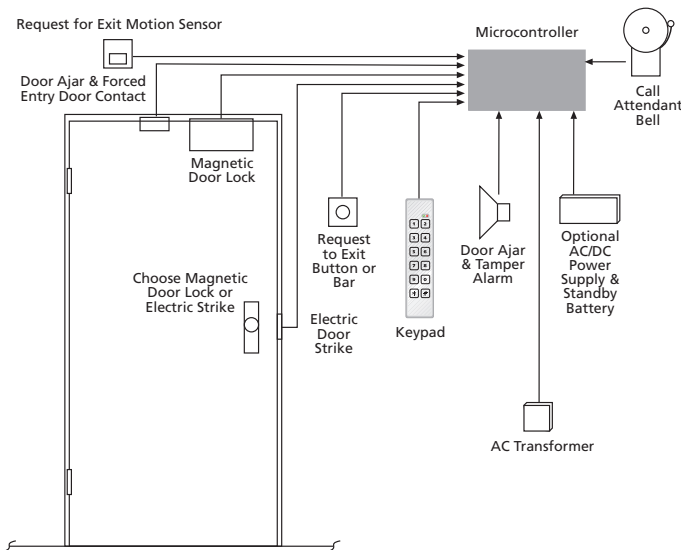

Single Door Two Part Access Controller System - 200 Users