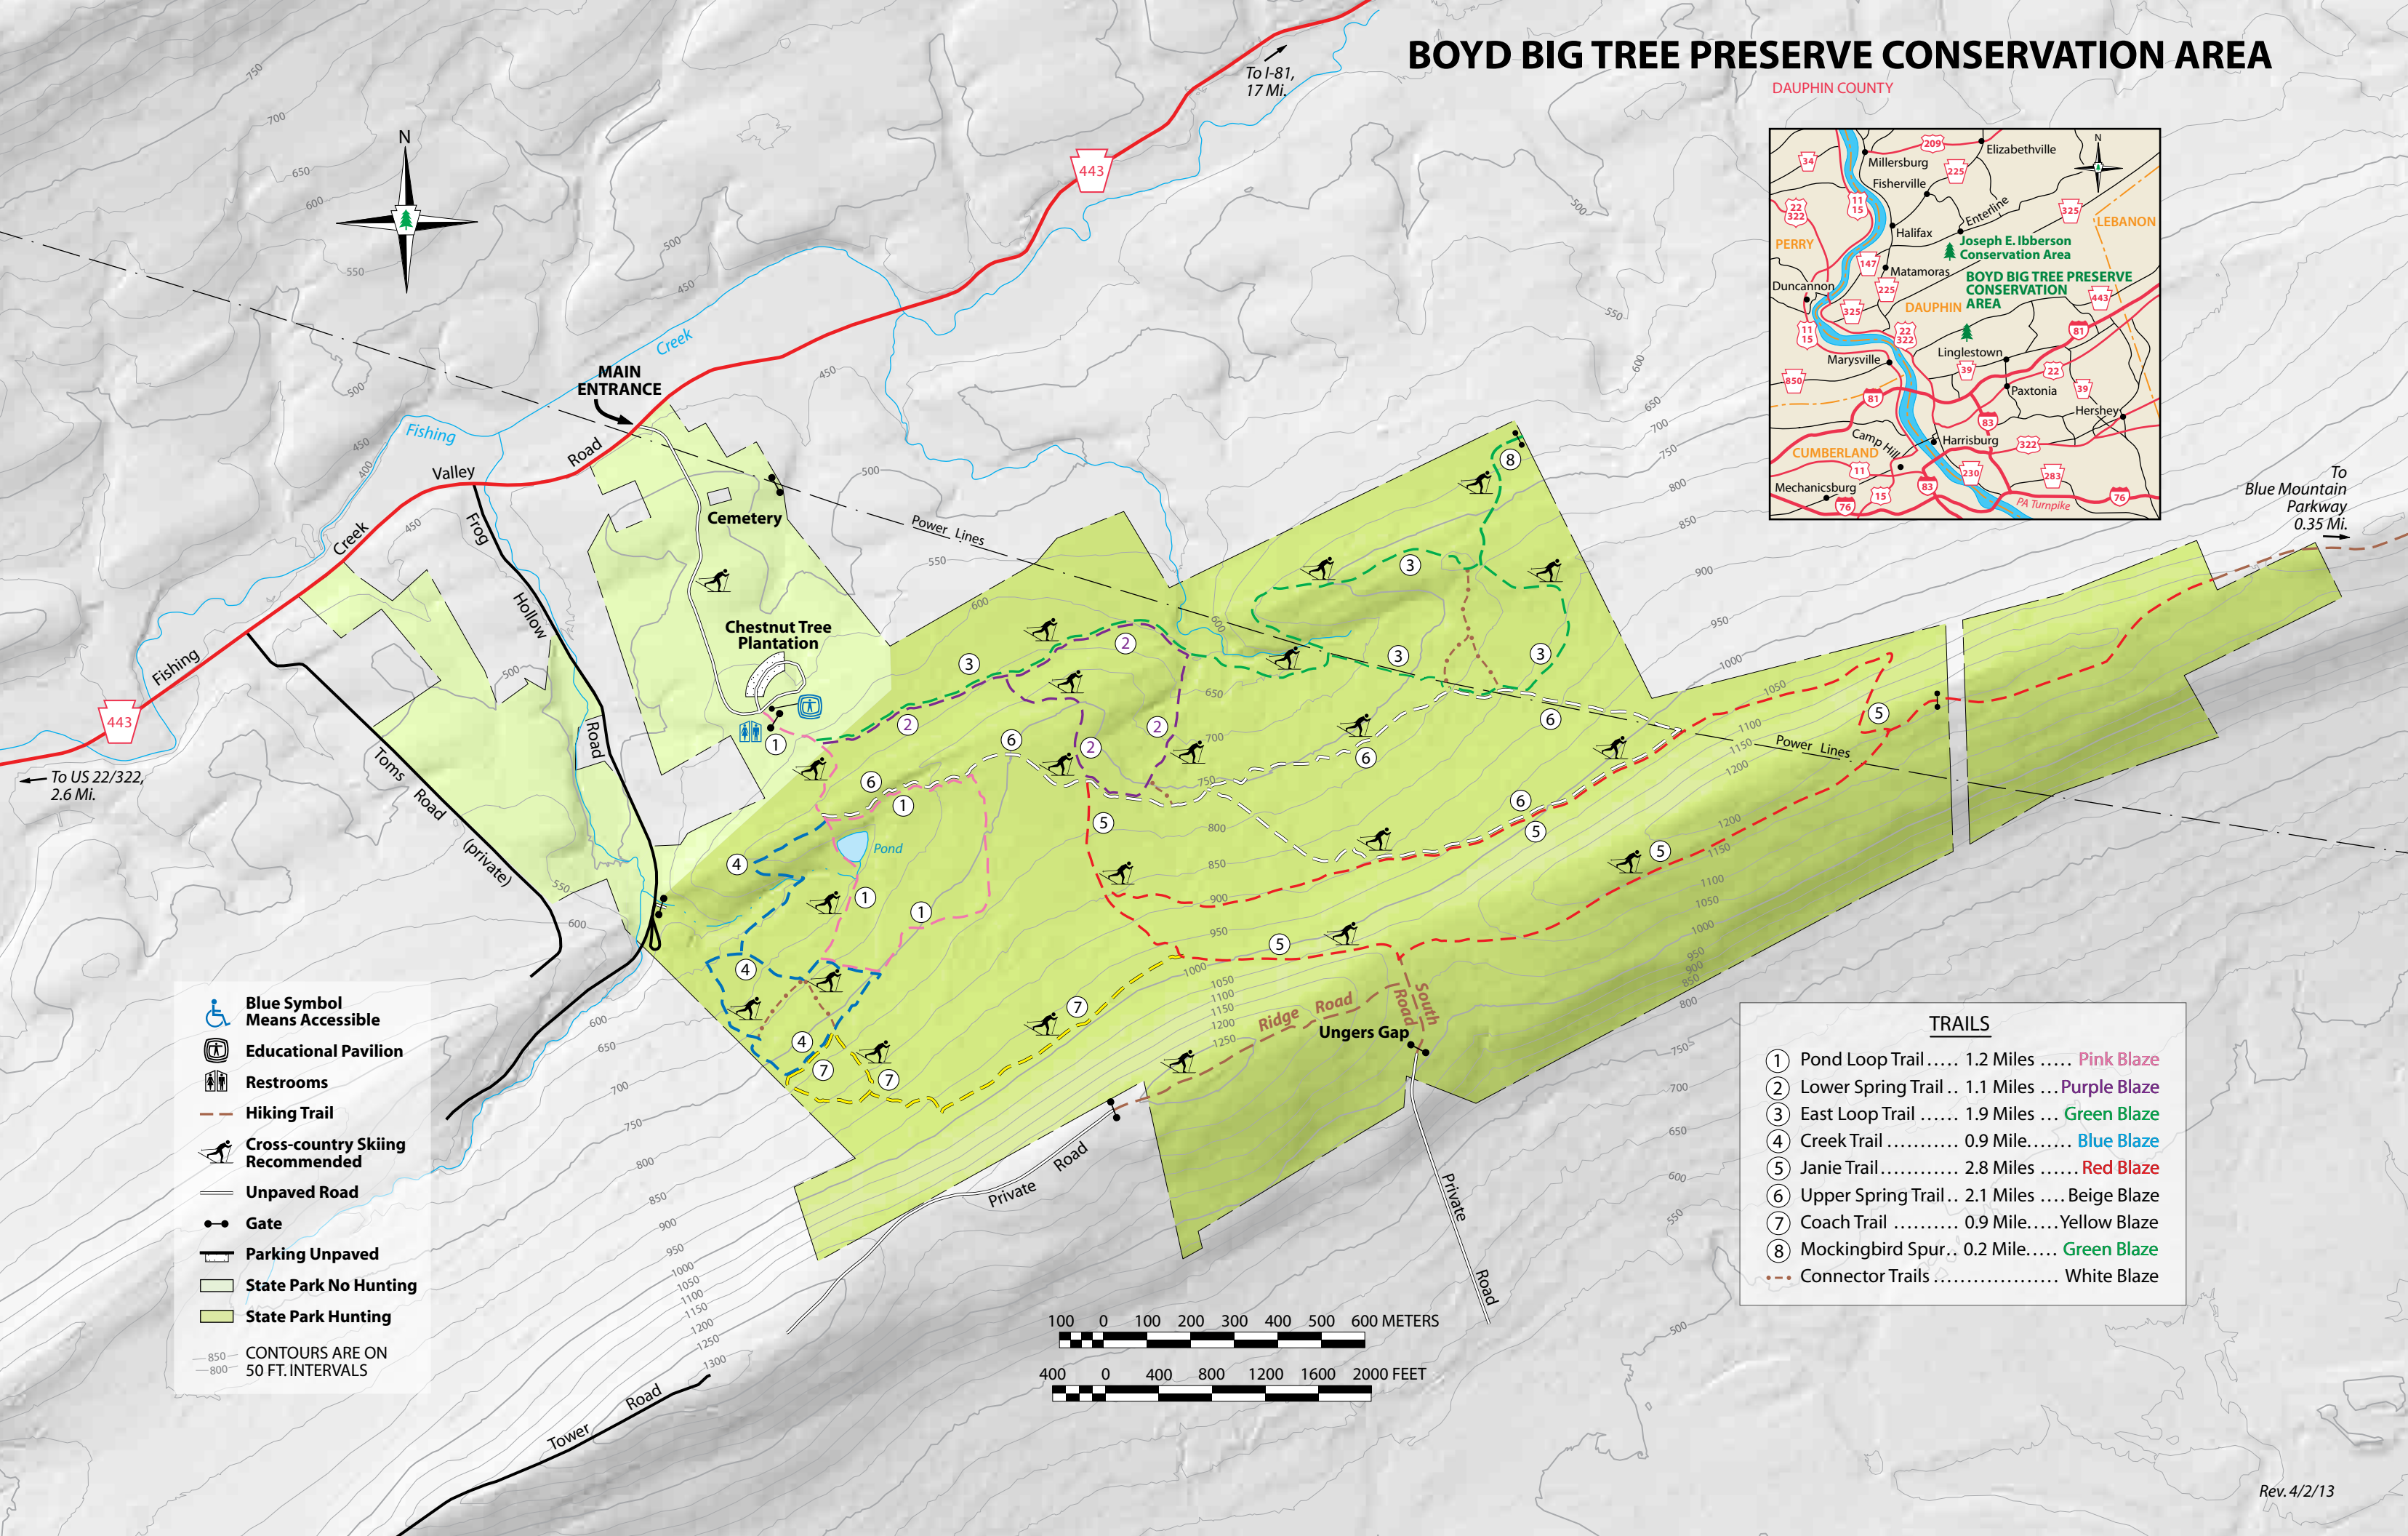

# BOYD BIG TREE PRESERVE CONSERVATION AREA

DAUPHIN COUNTY

- Blue Symbol Means Accessible**
- Educational Pavilion**
- Restrooms**
- Hiking Trail**
- Cross-country Skiing Recommended**
- Unpaved Road**
- Gate**
- Parking Unpaved**
- State Park No Hunting**
- State Park Hunting**
- CONTOURS ARE ON 50 FT. INTERVALS**

- TRAILS**
- ① Pond Loop Trail ..... 1.2 Miles ..... **Pink Blaze**
  - ② Lower Spring Trail .. 1.1 Miles ... **Purple Blaze**
  - ③ East Loop Trail ..... 1.9 Miles ... **Green Blaze**
  - ④ Creek Trail ..... 0.9 Mile..... **Blue Blaze**
  - ⑤ Janie Trail ..... 2.8 Miles ..... **Red Blaze**
  - ⑥ Upper Spring Trail .. 2.1 Miles .... **Beige Blaze**
  - ⑦ Coach Trail ..... 0.9 Mile..... **Yellow Blaze**
  - ⑧ Mockingbird Spur.. 0.2 Mile..... **Green Blaze**
  - Connector Trails ..... **White Blaze**