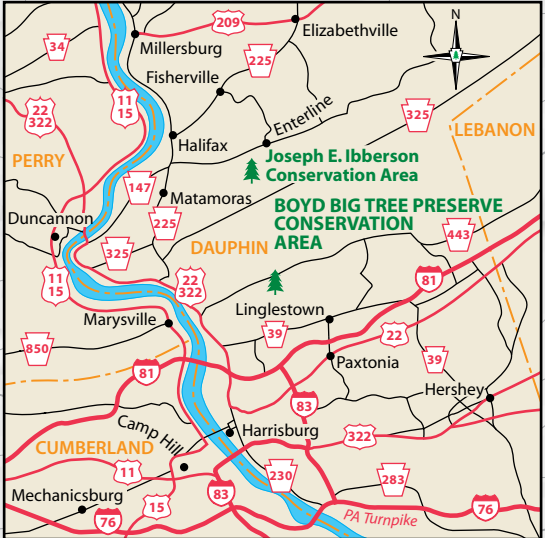

# BOYD BIG TREE PRESERVE CONSERVATION AREA

DAUPHIN COUNTY

- Blue Symbol Means Accessible**
- Educational Pavilion**
- Restrooms**
- Hiking Trail**
- Cross-country Skiing Recommended**
- Unpaved Road**
- Gate**
- Parking Unpaved**
- State Park No Hunting**
- State Park Hunting**
- CONTOURS ARE ON 50 FT. INTERVALS**