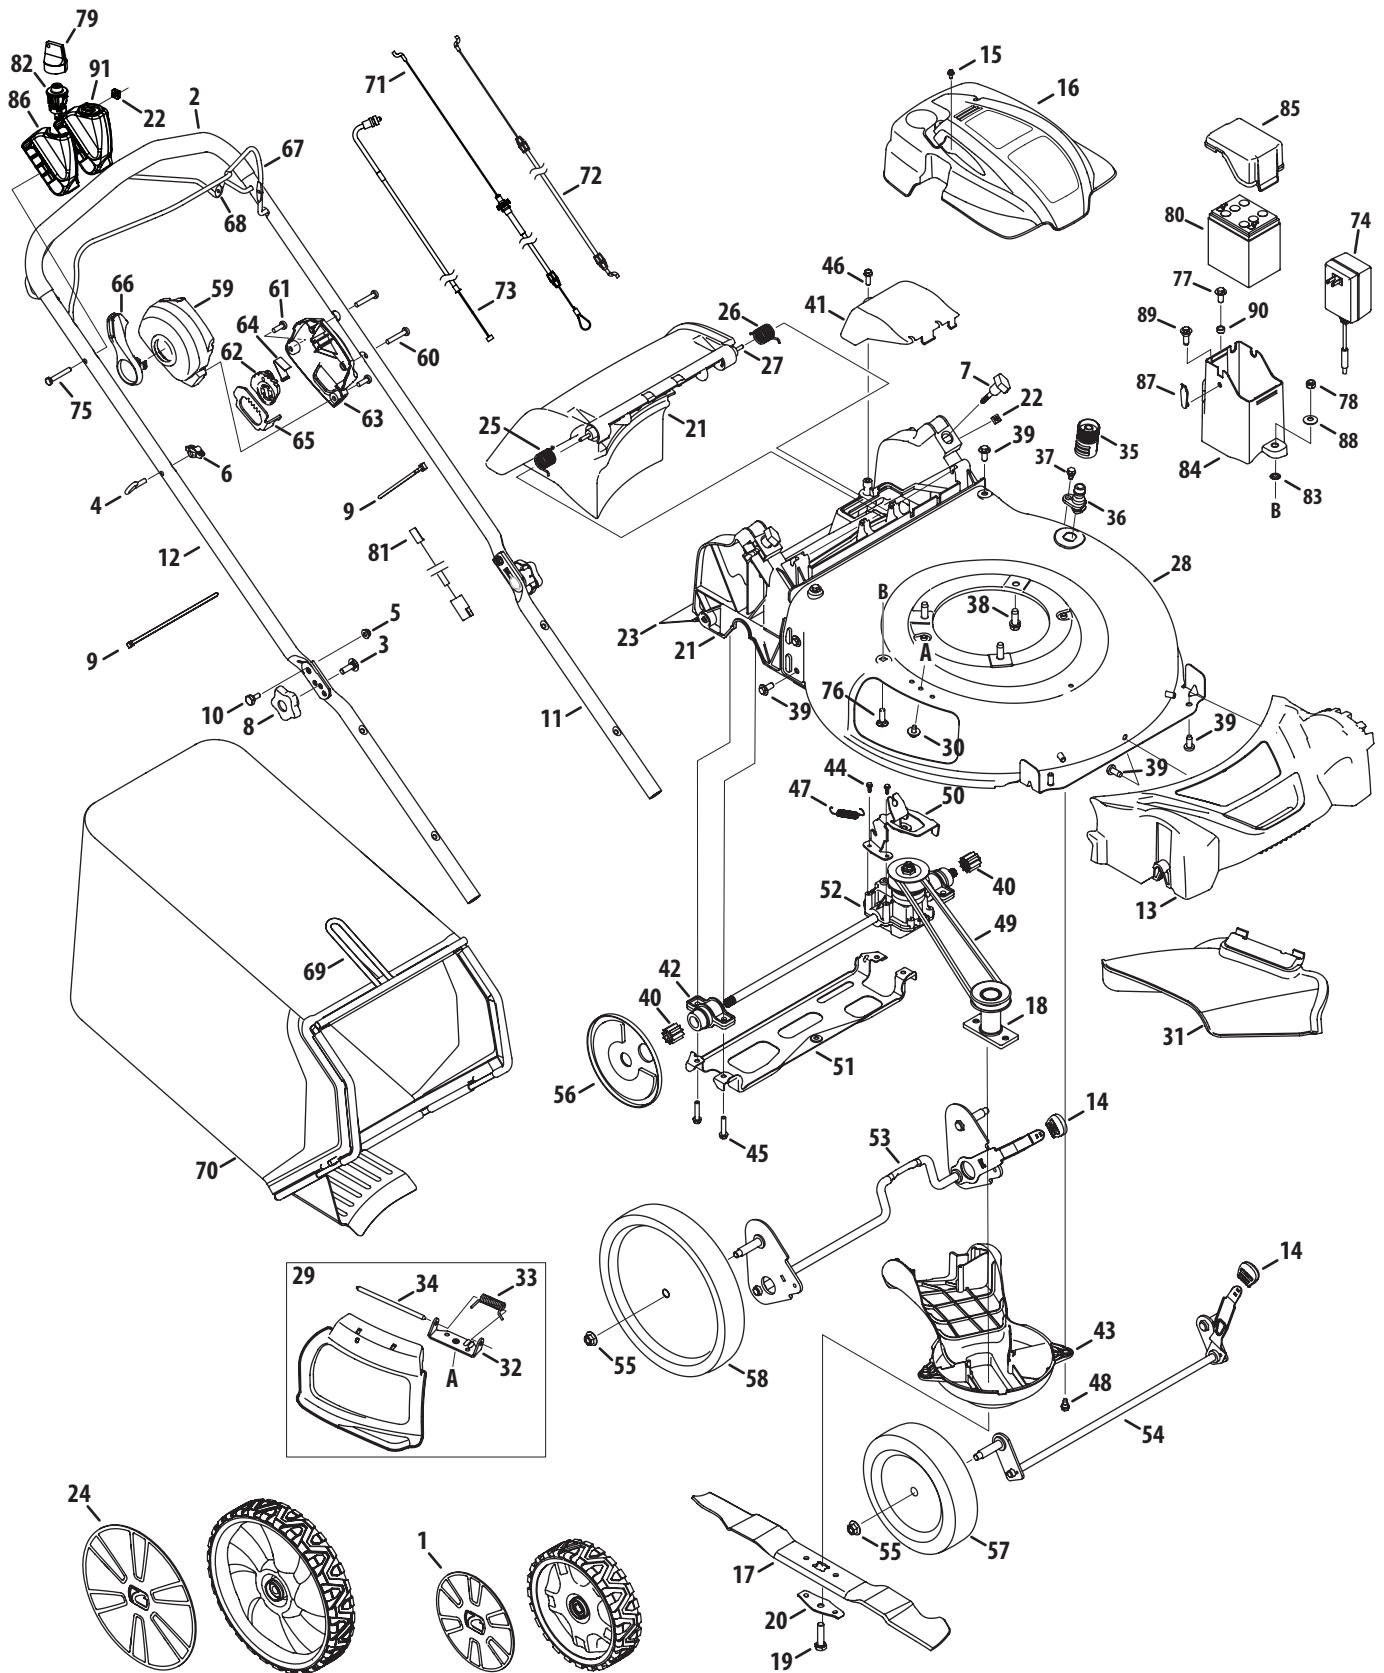

Model SC 500 E (12ARD2J)

Model SC 500 E (12ARD2J)

Ref No.	Part Number	Description
1	731-08570	Hubcap, 8"
2	720-05001	Foam Grip
3	710-04998	Carriage Screw ,5/16-18
4	710-1205	Rope Guide
5	712-04064	Nut, Flange Lock, 1/4-20
6	720-0279	Knob
7	720-04123A	Wing Nut
8	720-05009	Star Knob
9	725-0157	Cable Tie
10	738-04419A	Shdr. Screw, .375 x .126 x 1/4-20
11	749-04608A	Lower Handle
12	749-05060	Upper Handle
13	731-09258	Front Cover
14	720-05014	Adjustment Knob
15	710-04744	Screw, HL, #12-16 x 1.00
16	931-04232B	Engine Shroud
17	942-0741A	Mulching Blade
18	687-02555	Blade Adapter
19	710-1044	Screw, 3/8-24 x 1.50
20	736-0524B	Blade Bell Support
21	631-04553A	Rear Discharge Door Assembly
22	712-04222	Nut, Sq., 1/4-20
23	731-07203	Trail Shield
24	731-08571	Hubcap, 11"
25	732-04673	Torsion Spring - RH
26	732-04674	Torsion Spring - LH
27	747-05183	Pivot Rod
28	787-02003A	21" Deck
29	687-02531	Mulch Plug (Incl. 32-34)
30	710-05073	Screw
31	731-07131	Side Discharge Chute
32	787-01779	Chute Deflector Bracket
33	732-1014C	Torsion Spring
34	747-0710A	Hinge Pin
35	921-04041	Water Nozzle Adapter
36	731-07487	Water Nozzle
37	738-04278	Scr., Shldr., 1/4-20 x .50
38	710-04683A	Screw, tt, 3/8-16 x 1.00
39	710-05425	Screw, 5/16-14 x .750
40	917-04849	Spur Gear, 9T

Ref No.	Part Number	Description
41	731-07799	Transmission Cover
42	631-04501A	Bearing Assembly
43	631-04512C	Engine Baffle
44	710-04374	Screw, Hex Washer, .159 x .43
45	710-04774	Screw, 1/4-15 x 1.25
46	710-0895	Screw, 1/4-15 x .750
47	732-04826A	Exten. Spring, 2.675
48	738-04278	Scr., Shldr., 1/4-20 x .50
49	954-04282	V-Belt
50	787-01868A	Transmission Bracket
51	787-01915	Rear Support Bracket
52	918-06000	Transmission
53	911-05029	Rear Axle Assembly
54	911-05022	Front Axle Assembly
55	712-04217	Flange Lock Nut, 3/8-16
56	731-07731B	Wheel Dust Cover
57	634-04659	Front Wheel, 8 x2
58	934-04699	Rear Wheel, 11 x 2
59	631-04654	Control Housing Assembly
60	710-05397	Screw, 1/4-15 x 1.50
61	710-05405	Screw, 1/4-15 x .750
62	731-08493	Speed Cable Actuator
63	731-08596	Lower Control Housing
64	732-04937	Shift Lever Spring
65	787-02016	Cable Adjustment Plate
66	731-08695	Speed Select Lever
67	747-06041	Blade Control
68	747-06042	Drive Control
69	747-05362A	Grass Catcher Frame
70	964-05005	Grass Bag
71	746-04850	Speed Adjustment Cable
72	746-05045	Control Cable
73	946-04810	Speed Select Cable
74	725-04329	Battery Charger
75	710-0136	Hex Cap Screw, 1/4-20 x 1.75
76	710-0276	Screw, 5/16-18 x 1.00
77	710-04995A	Screw, 5/16-14 x .750
78	912-0429	Nut, 5/16-18, Hexlock
79	725-05387	Key
80	725-04903	Battery

Continued on next page