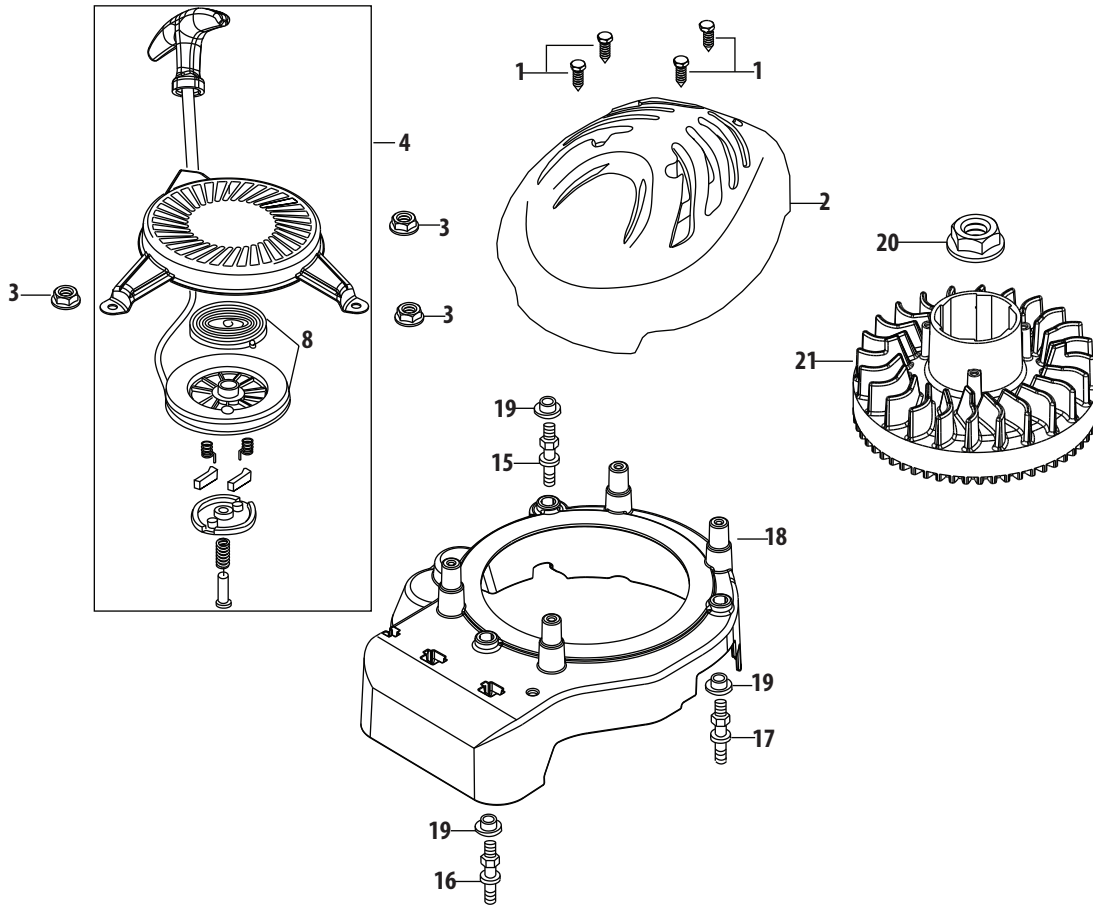

2P70MU Flywheel & Shroud

Ref.	Part Number	Description
1	710-04744	Bolt, Hilo #12-16 X 1.00"
2		Outer Shroud (Model Specific)
3	712-04212	Nut M6X10mm
4	951-12683	Recoil Starter Assembly
8	951-11721	Recoil Spring And Pulley Ass'Y
15	710-04976	Stud Left/Black/Wh Zinc

Ref.	Part Number	Description
16	710-04977	Stud Front/Unmarked/Wh Zinc
17	710-04978	Stud Right/White/Wh Zinc
18	951-10855	Inner Shroud
19	750-05320	Engine Shroud Spacer
20	712-04287	Flywheel Nut M14
21	951-12470	Flywheel