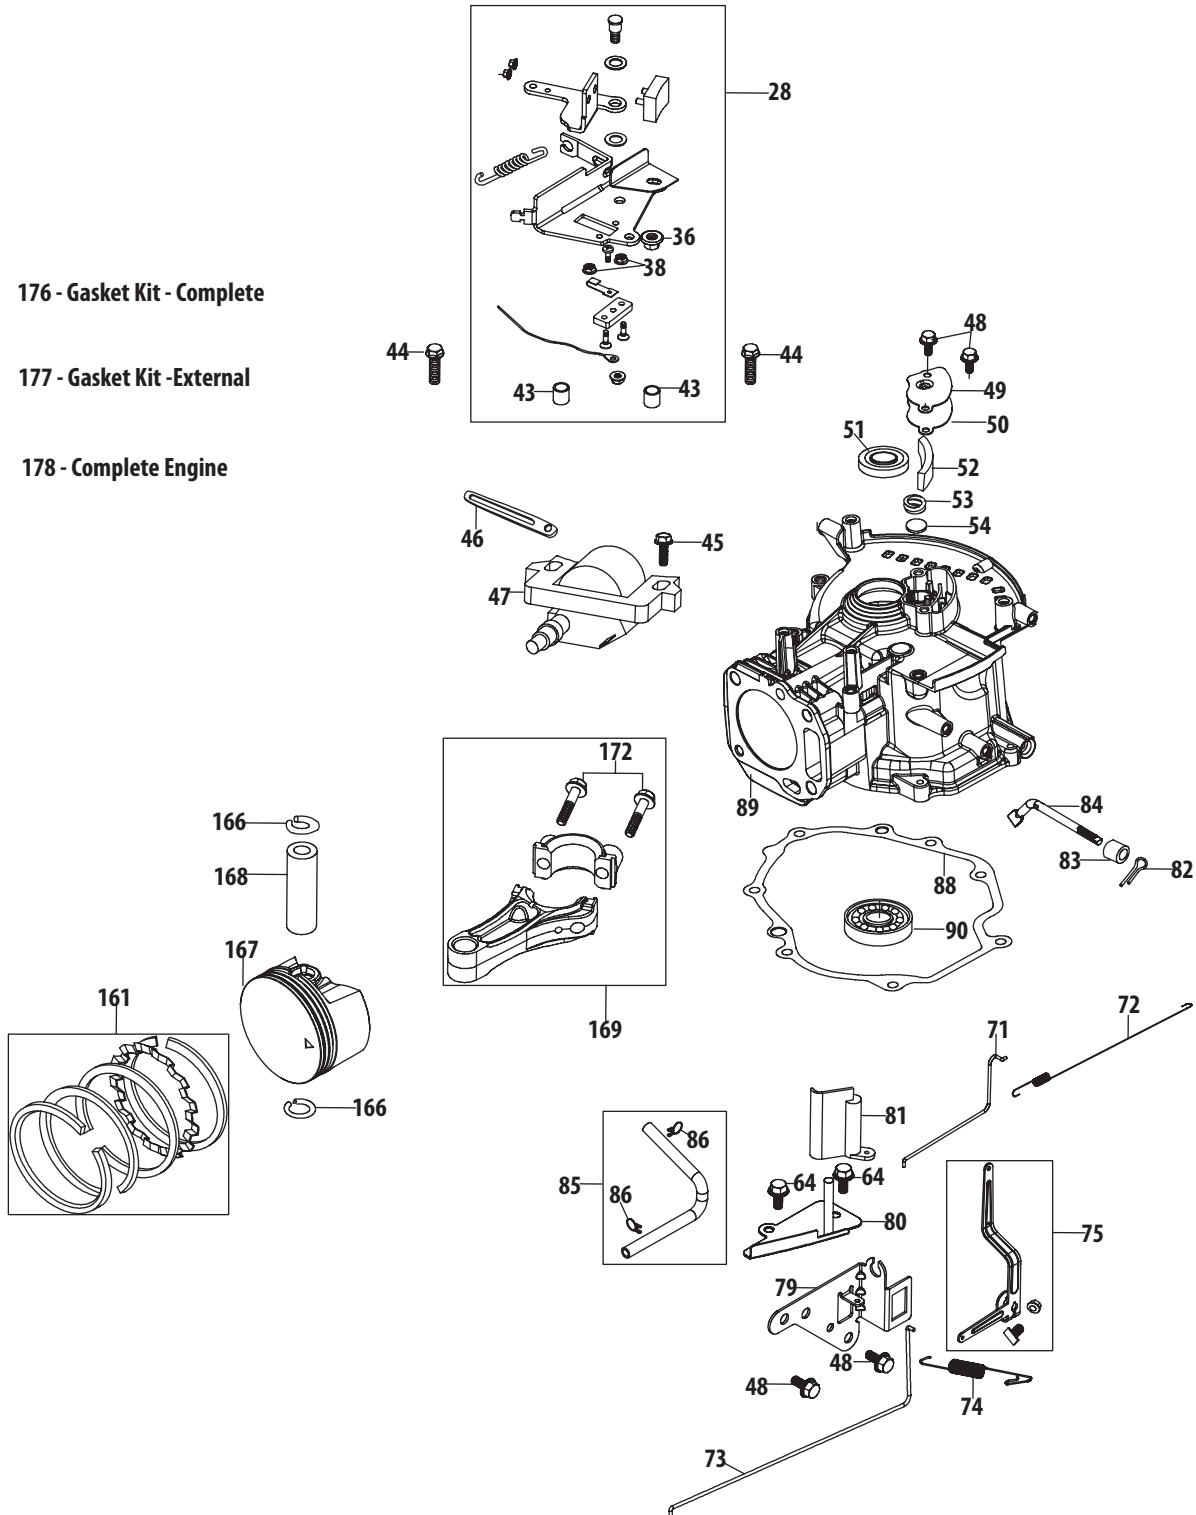

5X65RU Crankcase

176 - Gasket Kit - Complete

177 - Gasket Kit - External

178 - Complete Engine

5X65RU Crankcase

Ref.	Part Number	Description	Ref.	Part Number	Description
28	951-14402	Brake Assembly	82	714-04074	Governor Arm Shaft Cotter Pin
36	712-04219	Brake Arm Nut	83	951-11574	Governor Seal
38	712-04209	Ground Switch Nuts M4	84	951-14416	Governor Arm Shaft
43	750-05384	Brake Spacer	85	951-11520	Breather Hose Assembly
44	710-04980	Bolt M6X35 Af Base/Brake/Dipstick	86	726-04101	Breather Hose Clamp
45	710-04918	Bolt M6x20 Ignition Coil	88	951-14415	Crankcase Cover Gasket
46	951-11622	Flexible Clamp, Ignition Coil	89	951-14447	Short Block
47	951-14403	Ignition Coil Assembly			(Incl.48-54,82-84,88-92,95,97-100, 110-116,126,132,133,149,152,156, 157,159-161,166-169,172)
48	710-04916	Bolt M6X14 Multi-Purpose	90	951-11369	Main Bearing
49	951-14404	Breather Cover Plate	161	951-14433	Piston Ring Set
50	951-14405	Breather Gasket	166	951-11603	Piston Pin Snap Ring
51	951-11596	Upper Crankshaft Seal	167	951-14434	Piston
52	951-11730	Breather Screen	168	951-14435	Piston Pin
53	732-04718	Breather Valve Spring	169	951-14436	Connecting Rod Assembly
54	951-11614	Breather Valve	172	710-05115	Connecting Rod Bolt
64	710-04915	Bolt M6X12 Multi-Purpose	176	951-14443	Gasket Kit - Complete
71	951-14408	Choke Linkage			(Incl.50,51,83,88,95,113,116,126, 128,131-133,149,152,156)
72	951-14409	Throttle Linkage Spring	177	951-14444	Gasket Kit -External
73	951-14410	Throttle Linkage			(Incl.50,95,113,126,128, 131-133,149,152)
74	951-14411	Governor Spring	178	952Z5X65RU	Complete Engine
75	951-14412	Governor Arm Assembly			
79	951-14413	Component Bracket			
80	951-14414	Air Vane Bracket			
81	951-11529	Air Vane