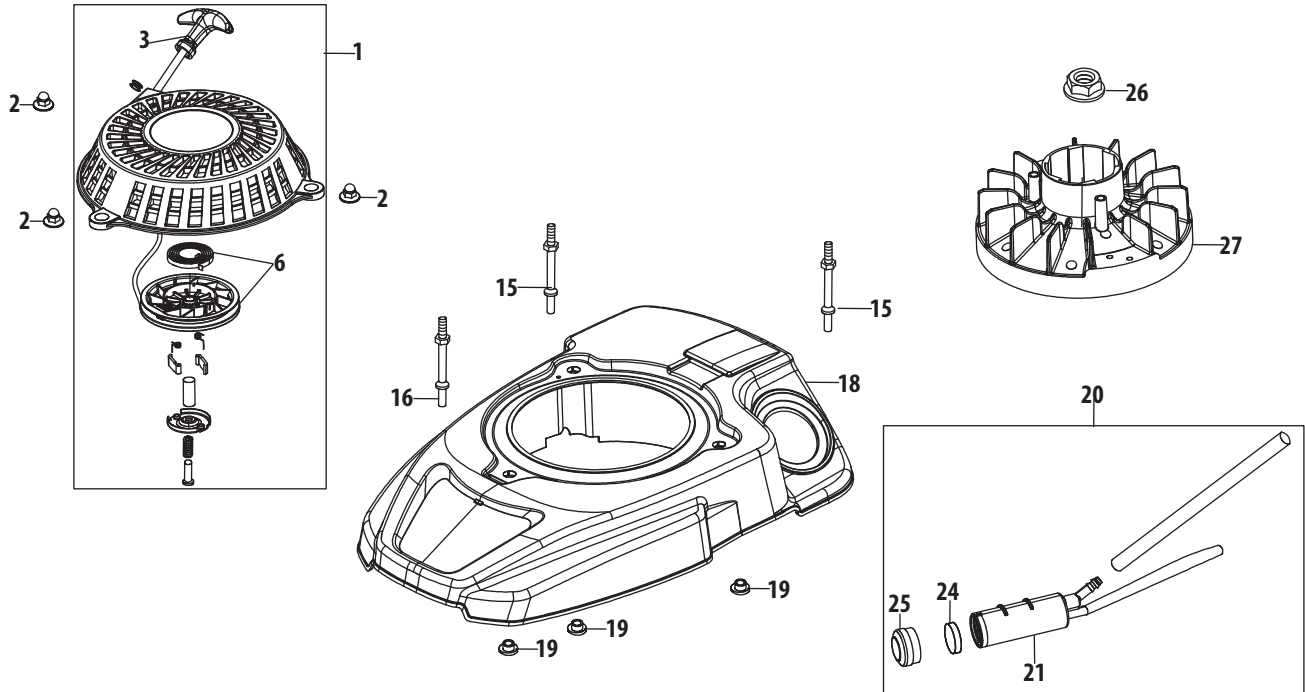

5X65RU Flywheel & Shroud

Ref.	Part Number	Description
1	951-14396	Starter Recoil Assembly
2	712-04290	Starter Acorn Nut
3	731-07925	Starter Handle
6	951-11721	Recoil Pulley & Spring Assembly
15	951-14397	Starter/Shroud Rear Stud M6x78.5
16	951-14398	Starter/Shroud Front Stud M6x74
18	951-14399	Engine Shroud Assembly

Ref.	Part Number	Description
19	750-05320	Engine Shroud Spacer
20	951-14442	Carbon Canister Assembly
21	951-14126	Carbon Canister
24	951-14400	Carbon Canister Filter
25	951-14127	Carbon Canister Filter Cap
26	712-04287	Flywheel Nut M14
27	951-14401	Flywheel