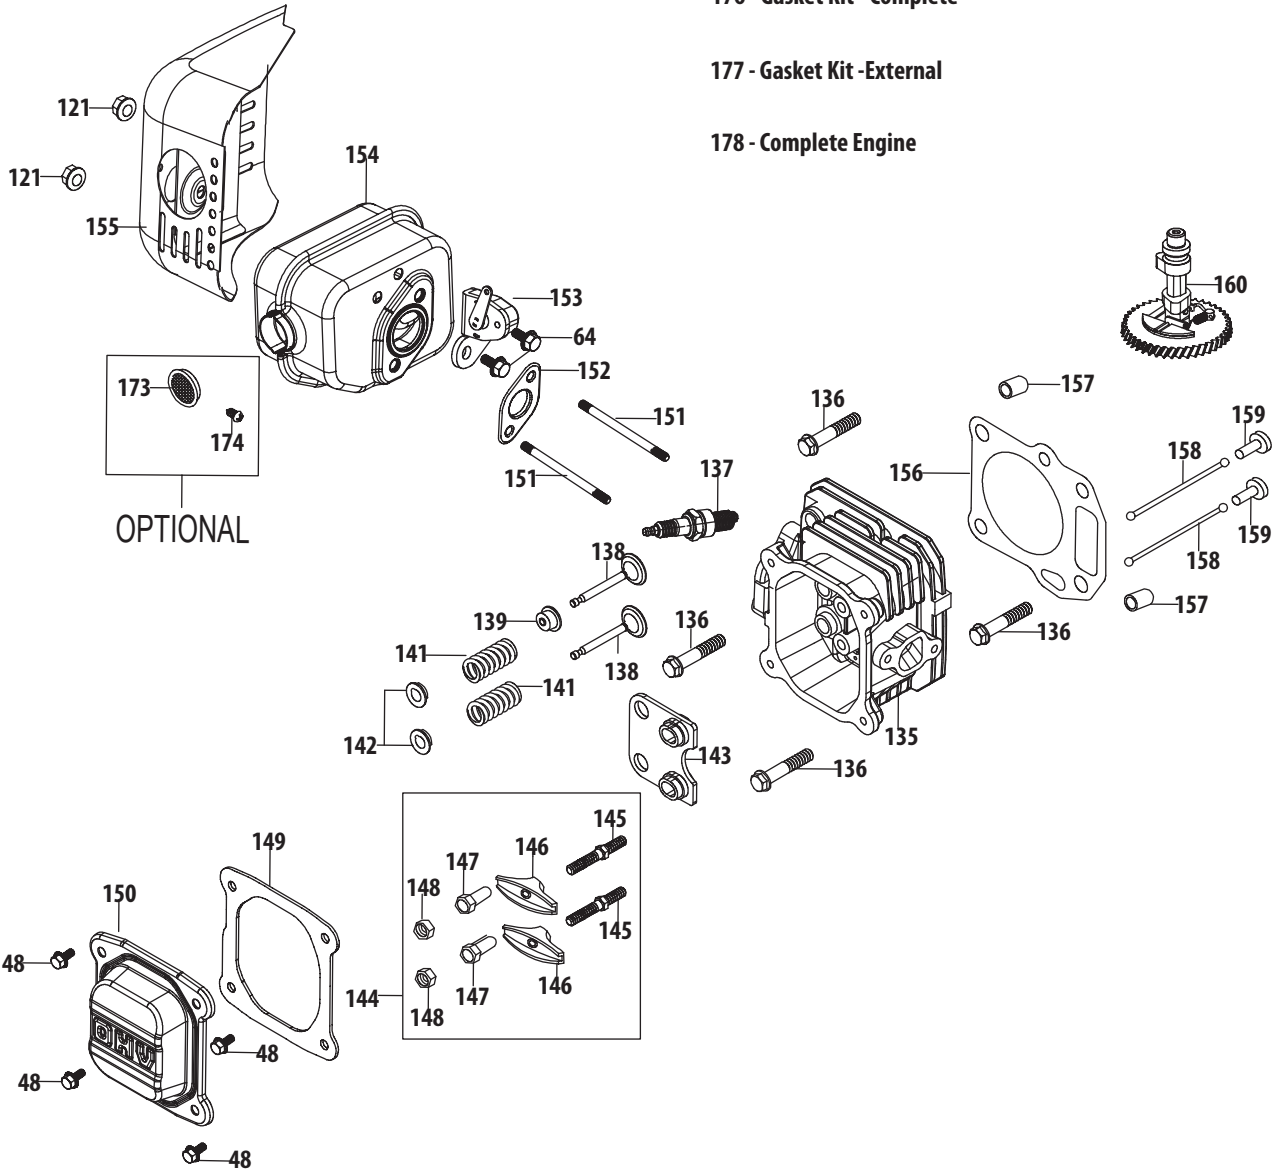

5X65RU Cylinder Head

5X65RU Cylinder Head

Ref.	Part Number	Description	Ref.	Part Number	Description
48	710-04916	Bolt M6X14 Multi-Purpose	151	710-05094	Muffler Stud M6X95
135	951-14448	Cylinder Head Asm (Incl.132,133,135,138-143, 145-149,152,156)	151	951-10342	Muffler Stud Assembly
	951-14445	Cylinder Head Service Kit (Incl.136,139,149,156)	152	951-14427	Muffler Gasket
136	710-04982	Bolt M8X54 Cylinder Head	153	951-14428	Choke Temp Control Thermostat
137	951-14437	Spark Plug, F5Rtc	154	951-14429	Muffler Assembly
138	951-10313	Valve Kit	155	951-14430	Muffler Shield
139	951-11818	Intake Valve Seal	156	951-14431	Cylinder Head Gasket
140	951-10313	Valve Kit	157	715-04108	Cylinder Head Dowel Pin 10x16
141	951-12004	Valve Spring	158	951-10314	Push Rod Kit
142	951-11977	Valve Spring Retainer	159	951-14432	Tappet
143	951-11687	Push Rod Guide	160	951-11741	Camshaft Assembly
144	951-11606	Rocker Arm Assembly	173	951-10351	Spark Arrestor
145	710-04902	Rocker Arm Stud	174	710-04983	Spark Arrestor Screw
146	951-12001	Rocker Arm	176	951-14443	Gasket Kit - Complete (Incl.50,51,83,88,95,113,116,126, 128,131-133,149,152,156)
147	751-11123	Fulcrum Nut	177	951-14444	Gasket Kit -External (Incl.50,95,113,126,128, 131-133,149,152)
148	751-11124	Jam Nut	178	952Z5X65RU	Complete Engine
149	951-11551	Valve Cover Gasket			
150	951-14426	Valve Cover