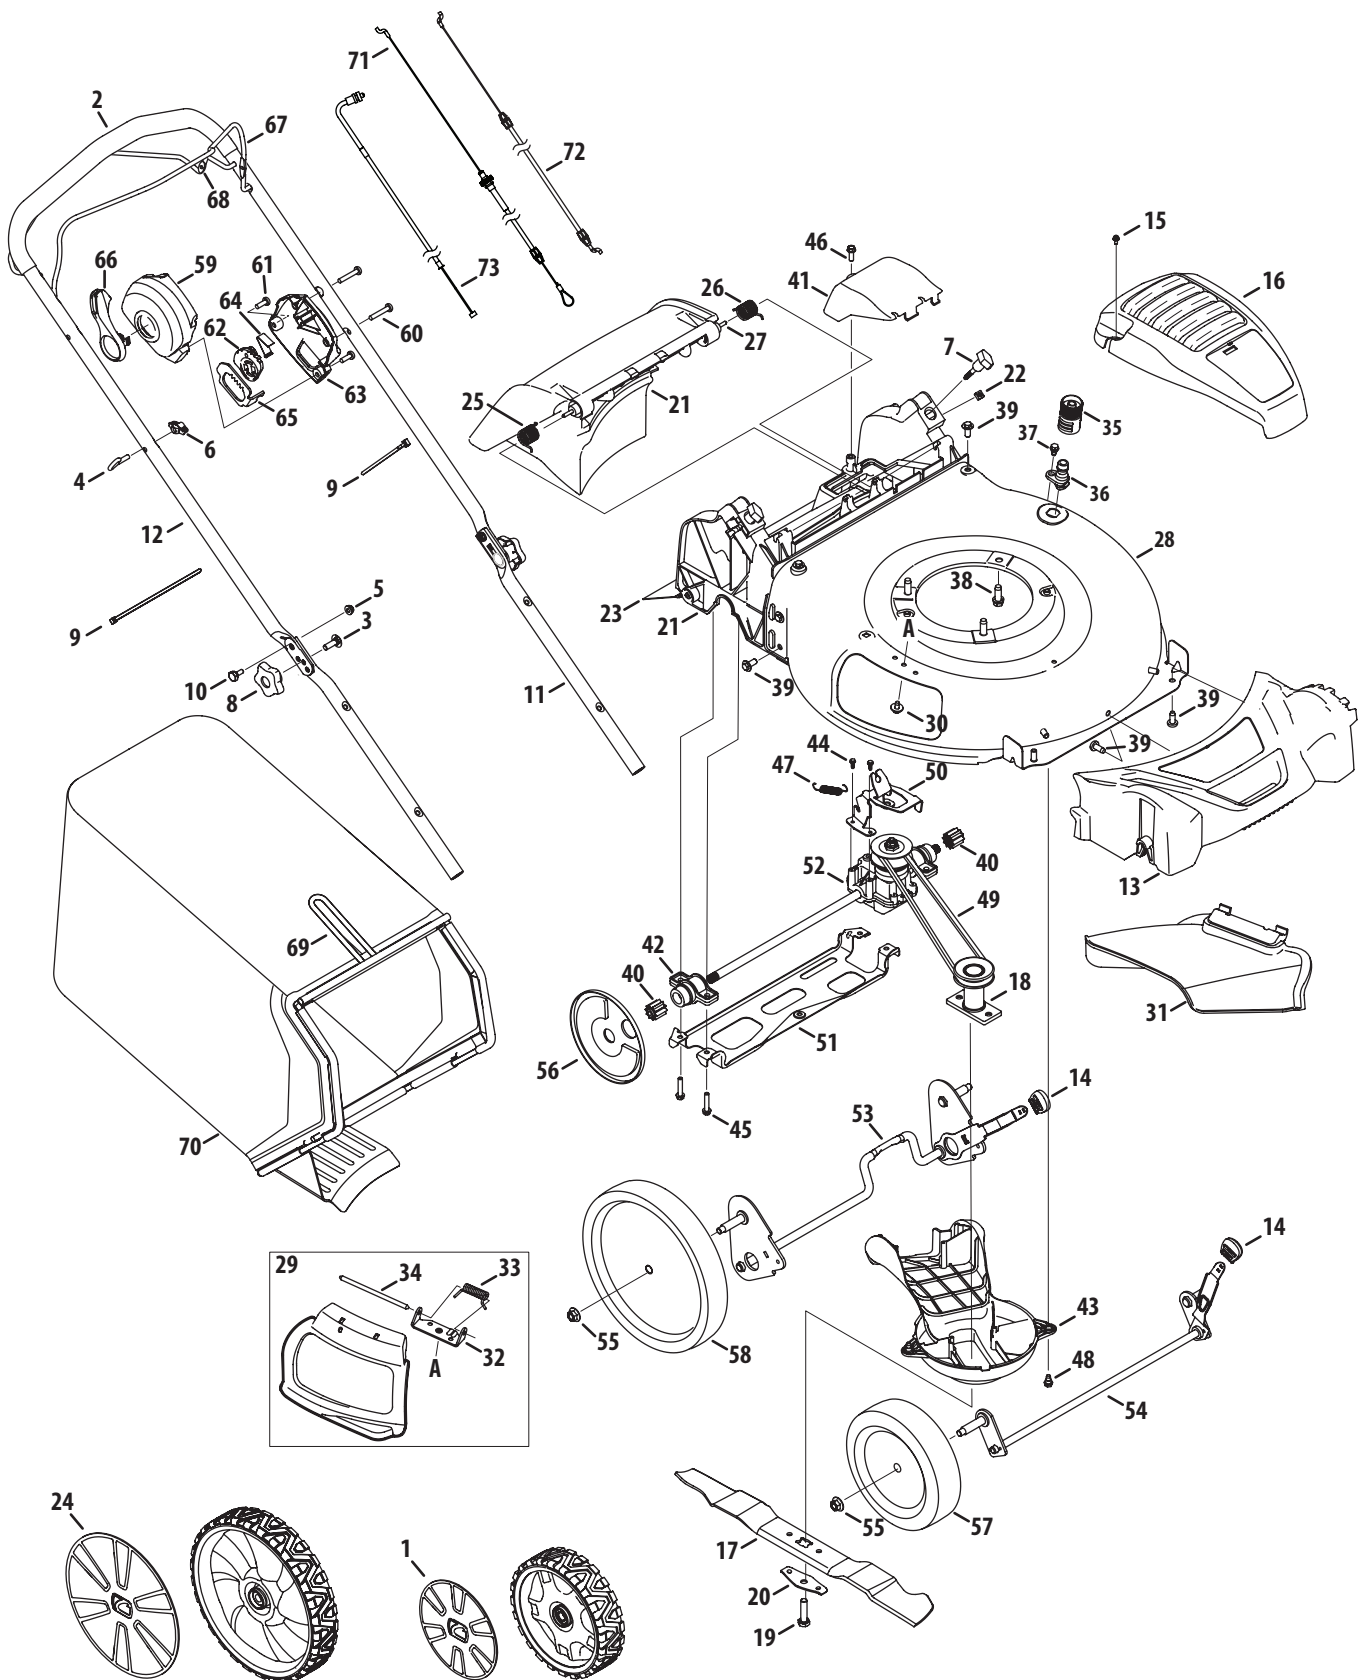

Model SC 500 HW (12AQD22)

Model SC 500 HW (12AQD22)

Ref No.	Part Number	Description
1	731-08570	Hubcap, 8"
2	720-05001	Foam Grip
3	710-04998	Carriage Screw ,5/16-18
4	710-1205	Rope Guide
5	712-04064	Nut, Flange Lock, 1/4-20
6	720-0279	Knob
7	720-04123A	Wing Nut
8	720-05009	Star Knob
9	725-0157	Cable Tie
10	738-04419A	Shdr. Screw, .375 x .126 x 1/4-20
11	749-04608A	Lower Handle
12	749-05060	Upper Handle
13	731-09258	Front Cover
14	720-05014	Adjustment Knob
15	710-04744	Screw, HL, #12-16 x 1.00
16	731-09094	Engine Shroud
17	942-0741A	Mulching Blade
18	687-02220	Blade Adapter
19	710-1044	Screw, 3/8-24 x 1.50
20	736-0524B	Blade Bell Support
21	631-04553A	Rear Discharge Door Assembly
22	712-04222	Nut, Sq., 1/4-20
23	731-07203	Trail Shield
24	731-08571	Hubcap, 11"
25	732-04673	Torsion Spring - RH
26	732-04674	Torsion Spring - LH
27	747-05183	Pivot Rod
28	787-02002A	21" Deck
29	987-02516	Mulch Plug (Incl. 32-34)
30	710-05073	Screw
31	731-07131	Side Discharge Chute
32	787-01779	Chute Deflector Bracket
33	732-1014C	Torsion Spring
34	747-0710A	Hinge Pin
35	921-04041	Water Nozzle Adapter
36	731-07487	Water Nozzle
37	738-04278	Scr., Shldr., 1/4-20 x .50

Ref No.	Part Number	Description
38	710-04683A	Screw, tt, 3/8-16 x 1.00
39	710-05425	Screw, 5/16-14 x .750
40	917-04849	Spur Gear, 9T
41	731-07799	Transmission Cover
42	631-04501A	Bearing Assembly
43	631-04512C	Engine Baffle
44	710-04374	Screw, Hex Washer, .159 x .43
45	710-04774	Screw, 1/4-15 x 1.25
46	710-0895	Screw, 1/4-15 x .750
47	732-04826A	Exten. Spring, 2.675
48	738-04278	Scr., Shldr., 1/4-20 x .50
49	954-04282	V-Belt
50	787-01868A	Transmission Bracket
51	787-01915	Rear Support Bracket
52	918-06000	Transmission
53	911-05029	Rear Axle Assembly
54	911-05022	Front Axle Assembly
55	712-04217	Flange Lock Nut, 3/8-16
56	731-07731B	Wheel Dust Cover
57	634-04659	Front Wheel, 8 x 2
58	934-04699	Rear Wheel, 11 x 2
59	631-04654	Control Housing Assembly
60	710-05397	Screw, 1/4-15 x 1.50
61	710-05405	Screw, 1/4-15 x .750
62	731-08493	Speed Cable Actuator
63	731-08596	Lower Control Housing
64	732-04937	Shift Lever Spring
65	787-02016	Cable Adjustment Plate
66	731-08695	Speed Select Lever
67	747-06041	Blade Control
68	747-06042	Drive Control
69	747-05362A	Grass Catcher Frame
70	964-05005	Grass Bag
71	746-04850	Speed Adjustment Cable
72	746-05046	Control Cable
73	946-04810	Speed Select Cable