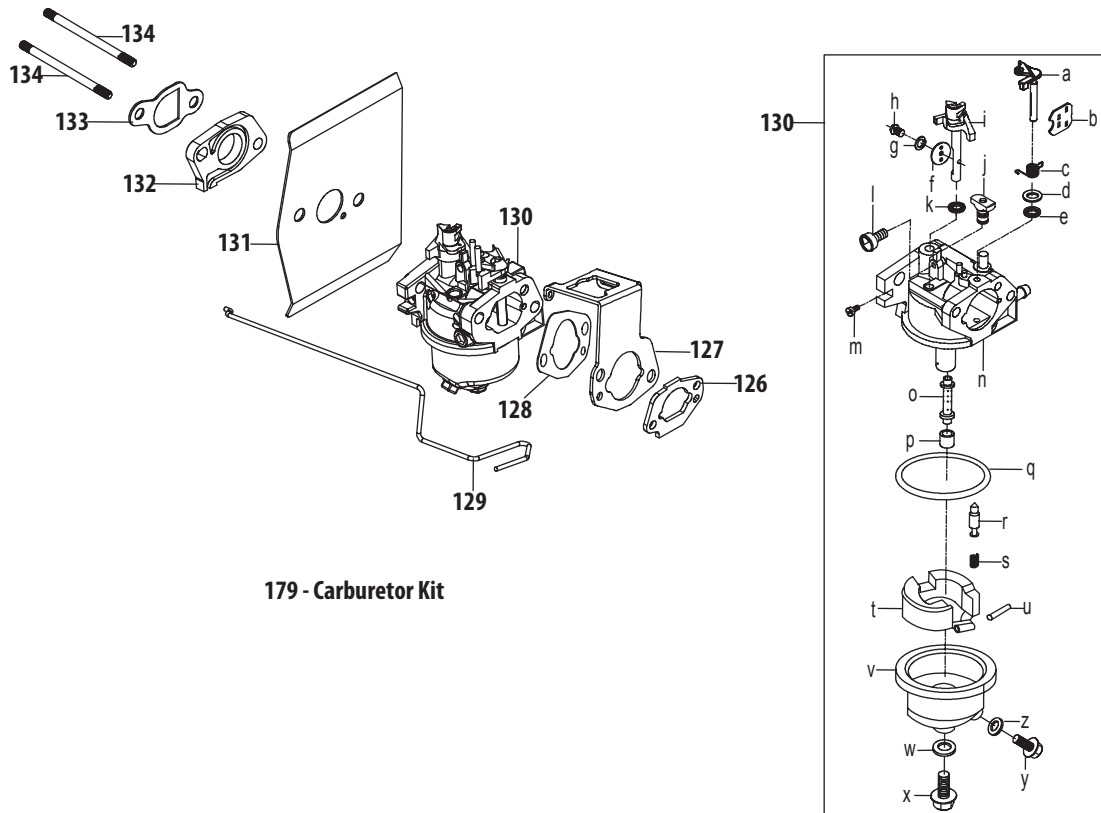

179 - Carburetor Kit

Ref.	Part Number	Description
126	951-14419	Air Filter Base Gasket
127	951-14420	Choke Temp Control Bracket
128	951-14422	Choke Temp Control Bracket Gasket
129	951-14421	Choke Temp Control Linkage
130	951-14423	Carburetor Assembly
131	951-14424	Carburetor Gasket
132	951-11738	Carburetor Insulator
133	951-11528	Carburetor Insulator Gasket
134	951-14425	Carb Stud M6x87
179	951-14446	Carburetor Kit (Incl.e,j,k,l,o,p,q,r,s,t,u,w,z)
a	n/a	Choke Shaft
b	n/a	Choke Plate
c	n/a	Choke Return Spring
d	n/a	Choke Shaft Washer
e	n/a	Choke Shaft Fiber O-Ring
f	n/a	Throttle Plate
g	n/a	Throttle Plate Lock Washer
h	n/a	Screw M3X6 Throttle Plate

Ref.	Part Number	Description
i	n/a	Throttle Shaft
j	n/a	Idle Jet Assembly
k	n/a	Throttle Shaft Fiber O-Ring
l	n/a	Idle Speed Adjusting Screw
m	n/a	Idle Mixture Screw
n	n/a	Carburetor Body
o	n/a	Emulsion Tube
p	n/a	Main Jet
q	n/a	Fuel Bowl O-Ring
r	n/a	Needle Valve
s	n/a	Needle Valve Spring
t	n/a	Float
u	n/a	Float Pin
v	n/a	Fuel Bowl
w	n/a	Fuel Bowl Gasket
x	n/a	Fuel Bowl Mounting Bolt
y	n/a	Fuel Drain Plug
aa	n/a	Fuel Drain Plug Gasket