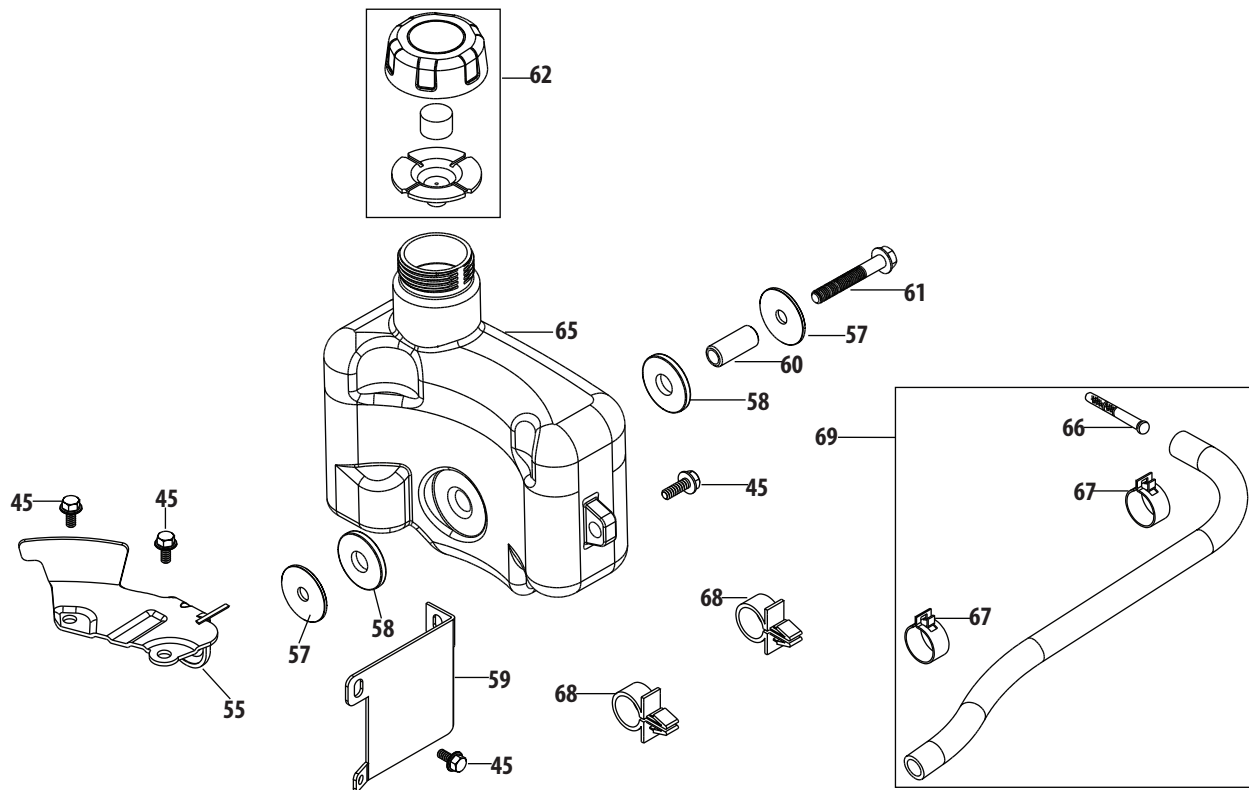

2P70MU Fuel Tank & Mounting

Ref.	Part Number	Description
45	710-04916	Bolt M6X14
55	951-12471	Fuel Tank Bottom Bracket
57	736-04456	Fuel Tank Washer
58	951-10335	Rubber Bushing
59	951-11617	Fuel Tank / Label Bracket
60	750-05322	Fuel Tank Bushing
61	710-04922	Bolt M8X50
62	951-12738	Fuel Cap Assembly
65	951-12739	Fuel Tank Assembly
66	951-10358A	Fuel Filter
67	951-11700	Fuel Hose Clamp
68	723-04071	Plastic Support Clamp
69	951-10364	Fuel Line Kit