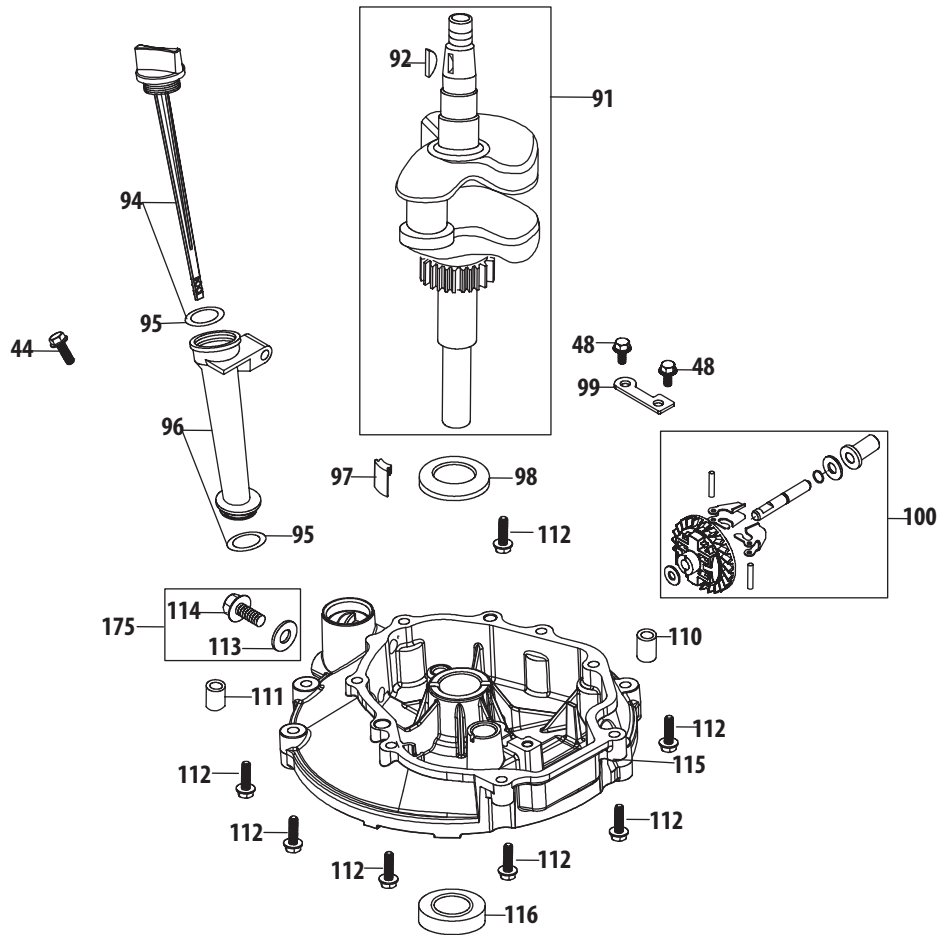

5X65RU Crankshaft & Crankcase Cover

Ref.	Part Number	Description
44	710-04980	Bolt M6X35 Af Base/Brake/Dipstick
48	710-04916	Bolt M6X14 Multi-Purpose
91	951-14417	Crankshaft Assembly
92	951-10307	Flywheel Key
94	951-14440	Oil Dipstick Assembly
95	951-11546	Dipstick / Oil Fill Tube O-Ring
96	951-14441	Oil Fill Tube Assembly
97	951-11733	Oil Return Seal
98	736-04491	Crankshaft Thrust Washer
99	951-11609	Governor Gear Mounting Plate

Ref.	Part Number	Description
100	951-11549	Governor Gear/Shaft Assembly
110	715-04092	Crankcase Cover Dowel Pin 7×14
111	715-04089	Crankcase Cover Dowel Pin 9×14
112	710-04931	Bolt M6X28 X65/P65 Crankcase
113	736-04440	Oil Drain Plug Washer
114	710-04906	Oil Drain Plug
115	951-14418	Crankcase Cover
116	951-11545	Lower Crankshaft Seal
175	951-10370	Oil Drain Plug & Washer Assembly