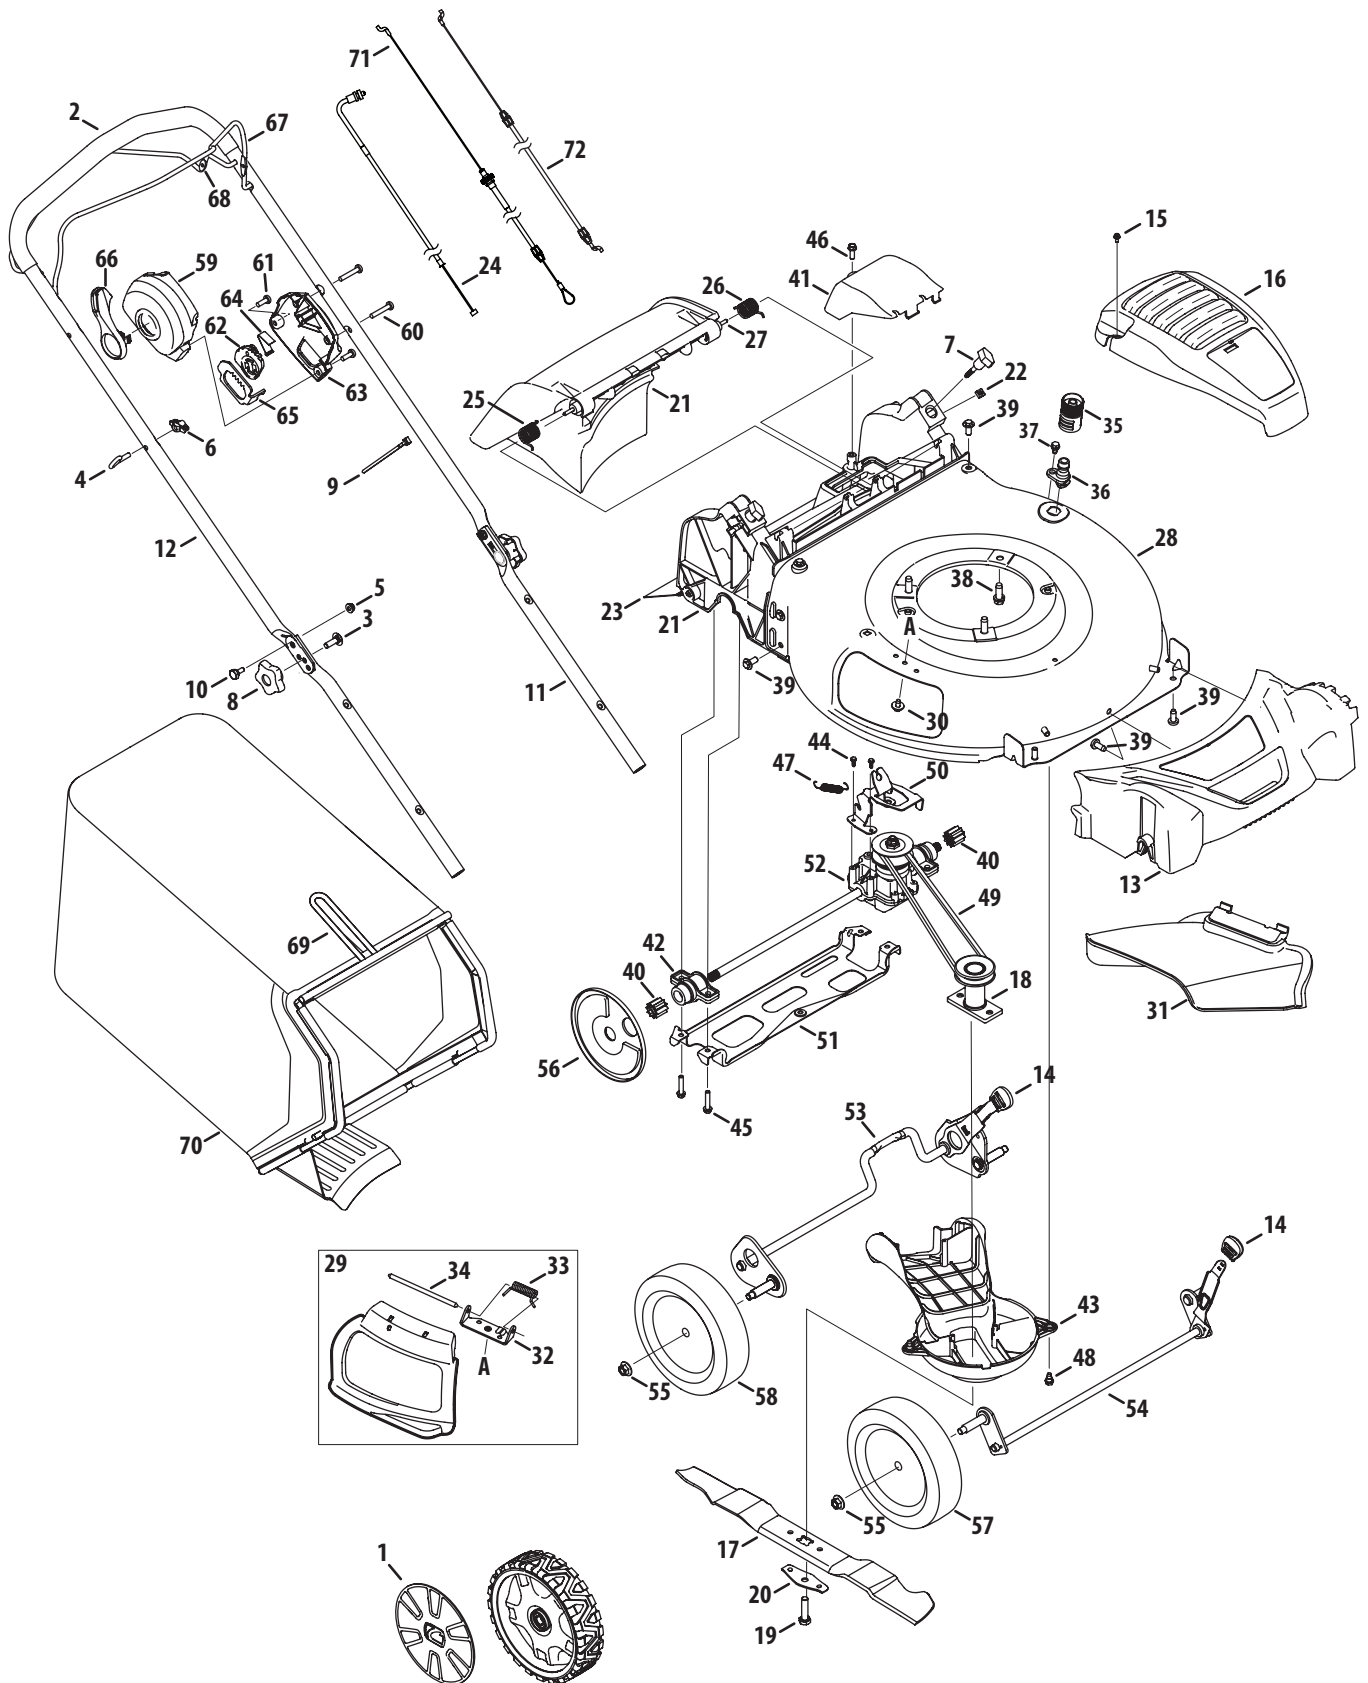

Model SC 500 (12AQC22)

Model SC 500 (12AQC22)

Ref No.	Part Number	Description
1	731-08570	Hubcap
2	720-05001	Foam Grip
3	710-04998	Carriage Screw ,5/16-18
4	710-1205	Rope Guide
5	712-04064	Nut, Flange Lock, 1/4-20
6	720-0279	Knob
7	720-04123A	Wing Nut
8	720-05009	Star Knob
9	725-0157	Cable Tie
10	738-04419A	Shdr. Screw, .375 x .126 x 1/4-20
11	749-04608A	Lower Handle
12	749-05060	Upper Handle
13	731-09258	Front Cover
14	720-05014	Adjustment Knob
15	710-04744	Screw, HL, #12-16 x 1.00
16	731-09094	Engine Shroud
17	942-0741A	Mulching Blade
18	687-02220	Blade Adapter
19	710-1044	Screw, 3/8-24 x 1.50
20	736-0524B	Blade Bell Support
21	631-04553A	Rear Discharge Door Assembly
22	712-04222	Nut, Sq., 1/4-20
23	731-07203	Trail Shield
24	946-04810	Speed Select Cable
25	732-04673	Torsion Spring - RH
26	732-04674	Torsion Spring - LH
27	747-05183	Pivot Rod
28	787-02002A	21" Deck
29	987-02516	Mulch Plug (Incl. 32-34)
30	710-05073	Screw
31	731-07131	Side Discharge Chute
32	787-01779	Chute Deflector Bracket
33	732-1014C	Torsion Spring
34	747-0710A	Hinge Pin
35	921-04041	Water Nozzle Adapter
36	731-07487	Water Nozzle

Ref No.	Part Number	Description
37	738-04278	Scr., Shldr., 1/4-20 x .50
38	710-04683A	Screw, tt, 3/8-16 x 1.00
39	710-05425	Screw, 5/16-14 x .750
40	917-04852	Spur Gear, 10T
41	731-07799	Transmission Cover
42	631-04501A	Bearing Assembly
43	631-04512C	Engine Baffle
44	710-04374	Screw, Hex Washer, .159 x .43
45	710-04774	Screw, 1/4-15 x 1.25
46	710-0895	Screw, 1/4-15 x .750
47	732-04826A	Exten. Spring, 2.675
48	738-04278	Scr., Shldr., 1/4-20 x .50
49	954-04282	V-Belt
50	787-01868A	Transmission Bracket
51	787-01915	Rear Support Bracket
52	918-06000	Transmission
53	611-05020	Rear Axle Assembly
54	911-05022	Front Axle Assembly
55	712-04217	Flange Lock Nut, 3/8-16
56	731-07795	Wheel Dust Cover
57	634-04659	Front Wheel, 8 x 2
58	634-05044	Rear Wheel, 8 x 2
59	631-04654	Control Housing Assembly
60	710-05397	Screw, 1/4-15 x 1.50
61	710-05405	Screw, 1/4-15 x .750
62	731-08493	Speed Cable Actuator
63	731-08596	Lower Control Housing
64	732-04937	Shift Lever Spring
65	787-02016	Cable Adjustment Plate
66	731-08695	Speed Select Lever
67	747-06041	Blade Control
68	747-06042	Drive Control
69	747-05362A	Grass Catcher Frame
70	964-05005	Grass Bag
71	746-04850	Speed Adjustment Cable
72	746-05046	Control Cable