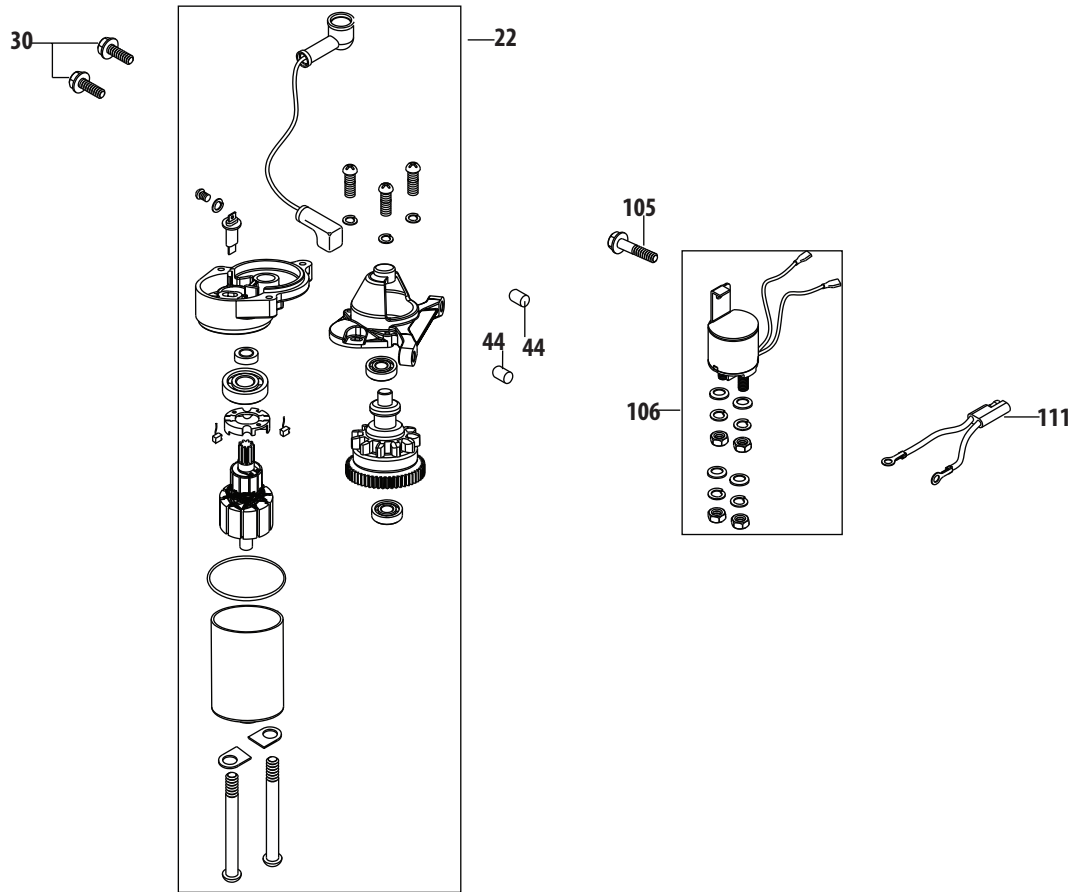

Ref.	Part Number	Description
22	951-12457	Electric Starter Assembly (53:9)
30	710-04969	Bolt M6X30
44	715-04088	Starter Housing Dowel 8X8
105	710-04980	Bolt M6X35
106	951-10823	Starter Relay Assembly
111	951-10824	Power Connector Harness