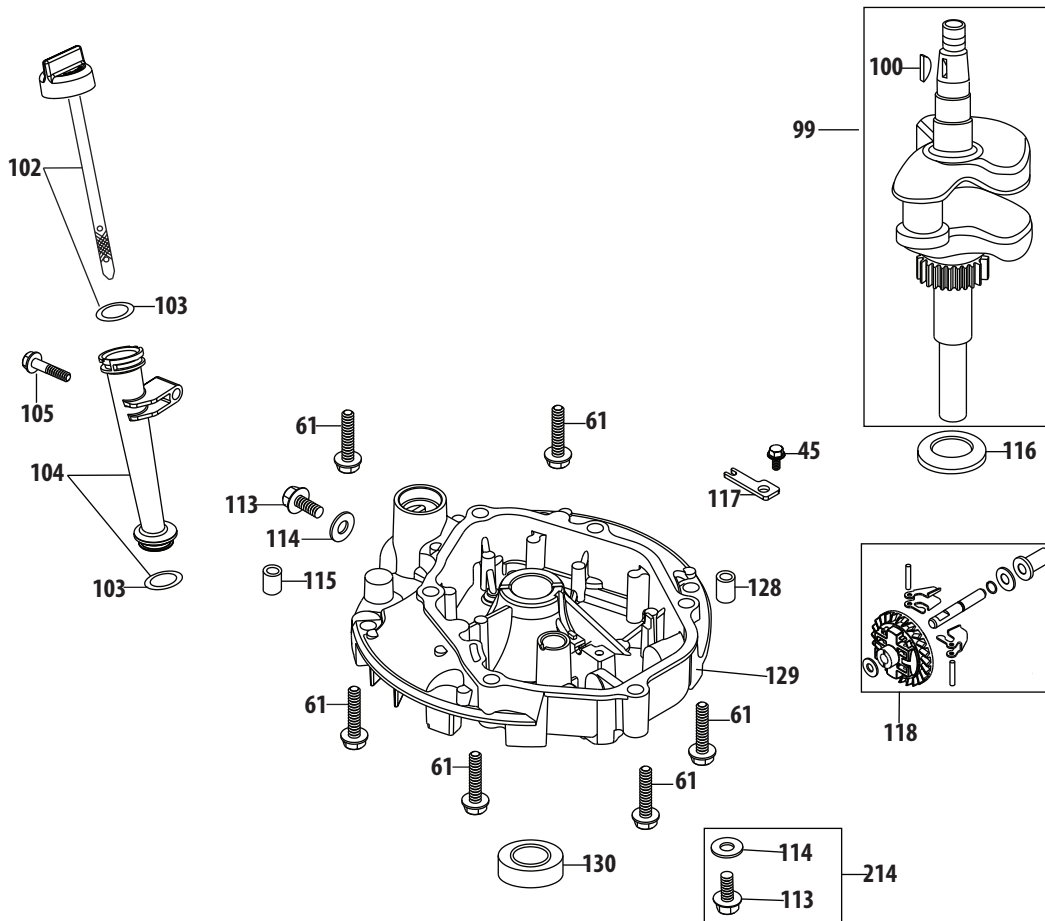

2P70MU Crankshaft & Crankcase Cover

Ref.	Part Number	Description
45	710-04916	Bolt M6X14
61	710-04922	Bolt M8X50
99	951-11624	Crankshaft Assembly
100	951-10307	Flywheel Key
102	951-11764B	Dipstick Assembly
103	951-11547	Oil Fill Tube O-Ring
104	951-11765A	Oil Filler Tube Assemblby
105	710-04980	Bolt M6X35
113	710-04906	Oil Drain Plug

Ref.	Part Number	Description
114	736-04440	Oil Drain Plug Washer
115	715-04089	Crankcase Cover Dowel Pin 9×14
116	736-04491	Crankshaft Thrust Washer
117	951-11625	Governor Gear Mounting Plate
118	951-11626	Governor Gear/Shaft Assembly
128	715-04092	Crankcase Cover Dowel Pin 7×14
129	951-11794	Crankcase Cover
130	951-11627	Lower Crankshaft Seal
214	951-10370	Oil Drain Plug And Washer Assy