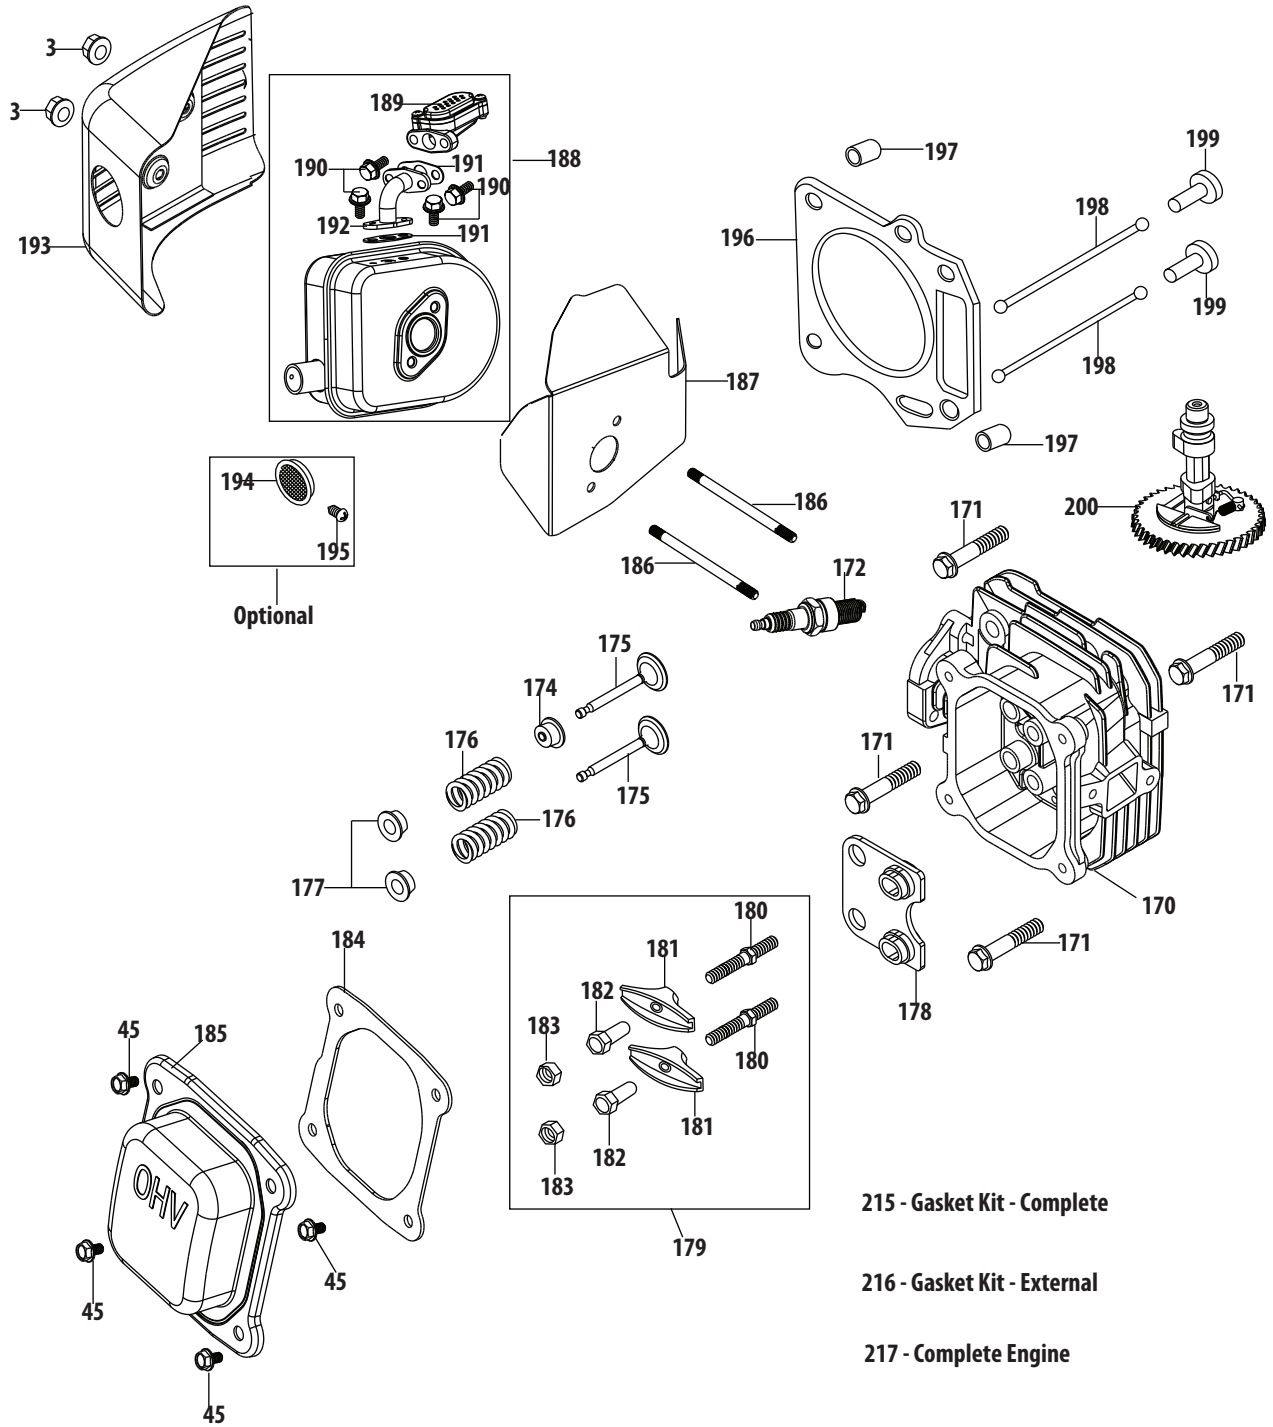

2P70MU Cylinder Head

215 - Gasket Kit - Complete

216 - Gasket Kit - External

217 - Complete Engine

2P70MU Cylinder Head

Ref.	Part Number	Description	Ref.	Part Number	Description
3	712-04212	Nut M6X10mm	187	951-12474	Muffler Gasket
45	710-04916	Bolt M6X14	188	951-12740	Muffler Assembly
170	951-10413B	Cylinder Head Assembly (Incl.167,168,170,173-478, 180-184,187,196)	189	951-12741	Secondary Air Valve
171	710-04982	Bolt M8X54	190	710-05434	Bolt M6x12
172	951-10292	Spark Plug/F6Rtc	191	951-12743	Secondary Air Valve Gasket
174	951-11818	Intake Valve Seal	192	951-12742	Secondary Air Tube
175	951-10345	Valve Kit	193	951-12744	Muffler Shield
176	951-12116	Valve Spring	194	951-10351	Spark Arrestor
177	951-12000	Valve Spring Retainer	195	710-04983	Spark Arrestor Screw
178	951-11629	Push Rod Guide	196	951-11630	Cylinder Head Gasket
179	951-11606	Rocker Arm Assembly	197	715-04108	Cylinder Head Dowel Pin 10x16
180	710-04902	Rocker Arm Stud	198	751-10344	Push Rod Kit
181	951-12001	Rocker Arm	199	951-11607	Tappet
182	751-11123	Fulcrum Nut	200	951-11767	Camshaft Assembly
183	751-11124	Jam Nut	215	951-10416A	Gasket Kit - Complete (Incl.47,49,75,97,103,114,130, 166,168,184,187,196)
184	951-11551	Valve Cover Gasket	216	951-10417A	Gasket Kit - External (Incl.49,103,114,166,168,184,187)
185	951-11548	Valve Cover	217	952Z2P70MU	Complete Engine
186	710-05094	Muffler Stud M6X95			
186	951-10342	Muffler Stud Assemblby