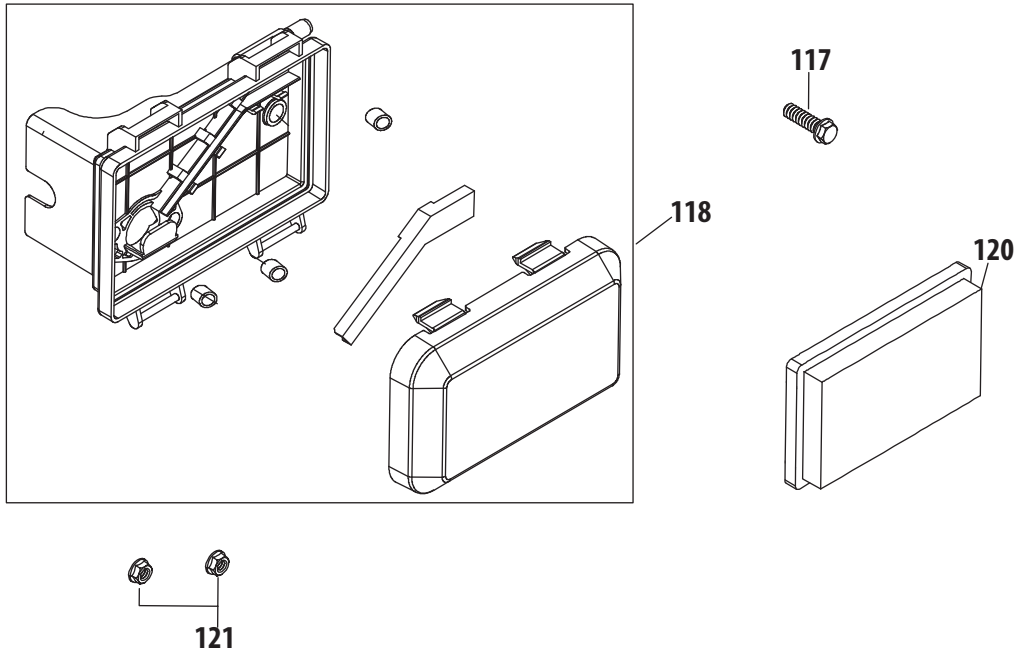

5X65RU Air Cleaner

Ref.	Part Number	Description
117	710-04969	Bolt M6X30 Af Base/Coil/E-Starter
118	951-14439	Air Cleaner Housing Assembly
120	951-10298	Air Cleaner Kit
121	712-05015	Nut M6X10Mm Starter/Carb/Muff