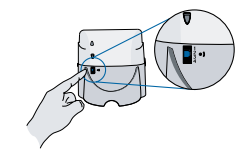

REMOTE CALL ANSWERING

Requires following EHS solution to automatically answer a call by pressing a button on the headset.

APC-4 (sold separately)

SET UP INFORMATION

Set rotary switch to 1

Set rear slide switch to 2