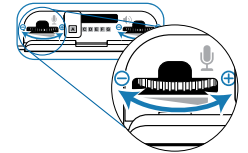

REMOTE CALL ANSWERING

Requires following EHS solution to automatically answer a call by pressing a button on the headset.

APC-40 (sold separately)

SET UP INFORMATION

Set desk phone speaking volume to 2

Configuration switch