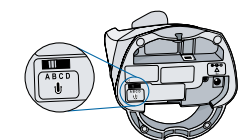

REMOTE CALL ANSWERING

Requires following EHS solution to automatically answer a call by pressing a button on the headset.

APC-4 (sold separately)

SET UP INFORMATION

Set rotary switch to 1

Set rear slide switch to 2

Set bottom slide switch to B

Electronic Hook Switch for CISCO

Cisco Deskphones

8961

9951

9971

Please check plantronics.com for more phone options.

Savi Office