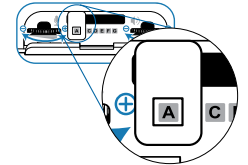

REMOTE CALL ANSWERING

Requires following EHS solution to automatically answer a call by pressing a button on the headset.

APC-40 (sold separately)

SET UP INFORMATION

Set desk phone speaking volume to 2

Configuration switch