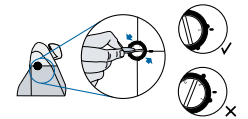

REMOTE CALL ANSWERING

Requires following EHS solution to automatically answer a call by pressing a button on the headset.

APC-4 (sold separately)

SET UP INFORMATION

Set rotary switch to 1

Set rear slide switch to 2