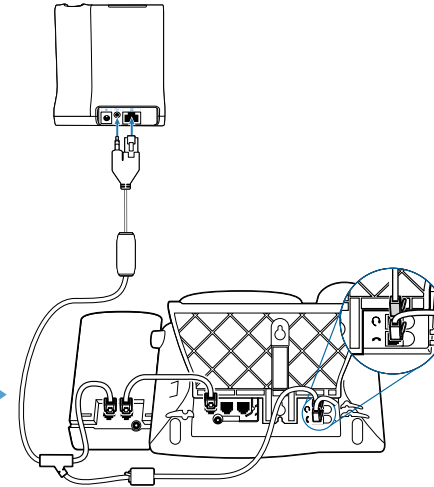

REMOTE CALL ANSWERING

Requires following EHS solution to automatically answer a call by pressing a button on the headset.

APC-40 (sold separately)

SET UP INFORMATION

Set desk phone speaking volume to 2

Configuration switch