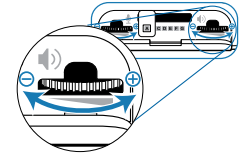

Set desk phone listening volume to 3