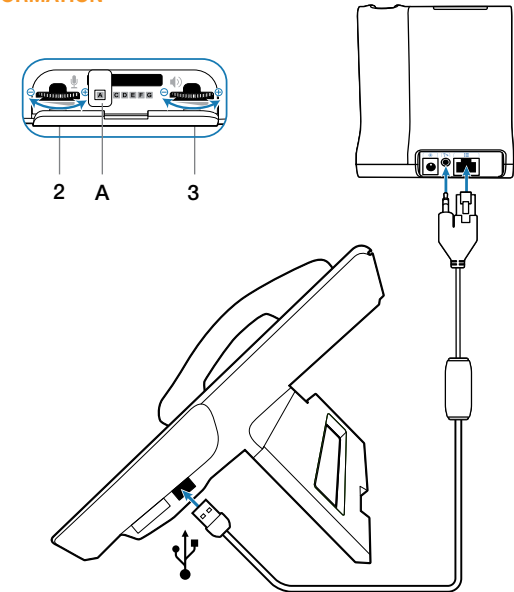

Electronic Hook Switch for CISCO

Cisco Deskphones

8961

9951

9971

Please check plantronics.com for more phone options.

Savi Office

ORDER INFORMATION

Savi® Office

Designed for seamless communication
Next generation of wireless headsets to maximize collaboration through multiple devices. Enterprise grade headset system providing excellent sound quality.

WO100

(Convertible headset system)

REMOTE CALL ANSWERING

Requires following EHS solution to automatically answer a call by pressing a button on the headset.

APU-70 (sold separately)

SET UP INFORMATION