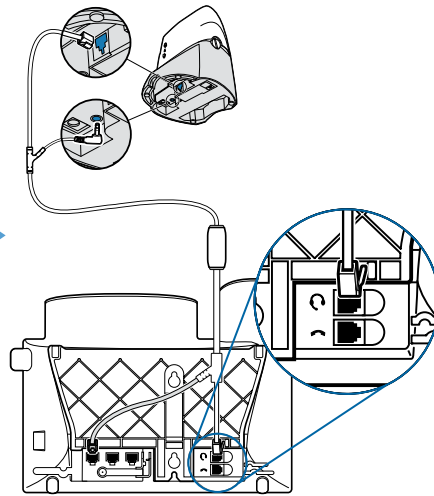

REMOTE CALL ANSWERING

Requires following EHS solution to automatically answer a call by pressing a button on the headset.

APC-4 (sold separately)

SET UP INFORMATION

Set rotary switch to 1

Set rear slide switch to 2

Set bottom slide switch to B

Electronic Hook Switch for CISCO

Cisco Deskphones

8961

9951

9971

Please check plantronics.com for more phone options.

Savi Office