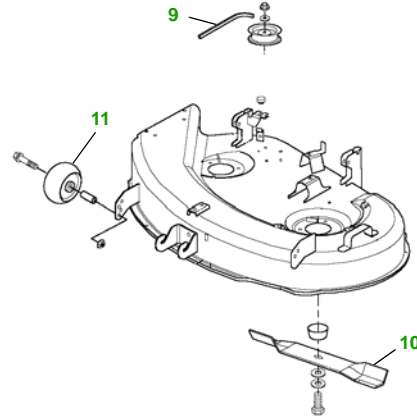

MAINTENANCE REMINDER SHEET

LT133 with 38" Deck

Lawn Tractor

Tractor S/N

38" Deck

Deck S/N

Key	Part No.	Description
1	AM125424	OIL FILTER
	GY20577	OIL FILTER (PACKAGE)
2	AM107314	FUEL FILTER - IN-LINE
3	GY20574	AIR FILTER KIT
4	M78543	SPARK PLUG
5	M126012	BELT - TRACTION DRIVE
6	GY20680	KEY - PADDED
	AM132808	IGNITION SWITCH (S/N —125000)

Key	Part No.	Description
	AM132807	IGNITION SWITCH (S/N 125001—)
7	TY25878	BATTERY
8	AD2062R	HALOGEN HEADLIGHT BULB
9	M126536	BELT
10	M82408	BLADE - LOW LIFT
	AM141039	BLADE - MEDIUM LIFT - STANDARD
	AM141041	BLADE - HIGH LIFT
11	AM133602	GAGE WHEEL

"As Needed" Parts

Qty	Part No	Item
1	AM137724	Fuel Cap
1	AM130907	Mower Deck Leveling Gauge
1	TY26183	Grease Gun

FOR ON-LINE PARTS ASSISTANCE:

www.JDParts.Deere.com

- VIEW [John Deere Parts Catalog](#) to look-up part numbers
- ORDER parts on-line from your [John Deere Dealer](#)
- SEARCH for parts for [YOUR specific model](#)
- SEARCH for parts by [Partial Part Number](#)