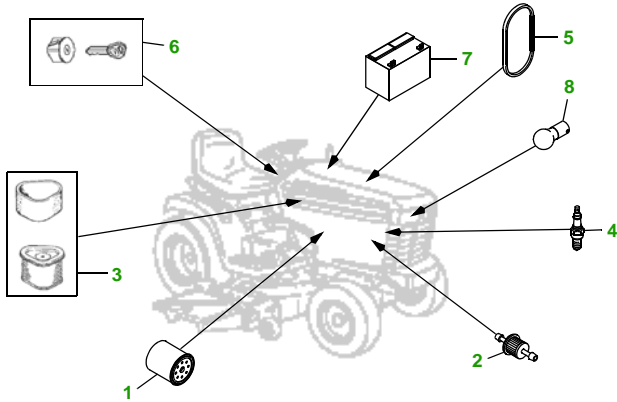

MAINTENANCE REMINDER SHEET

LT133 with 38" Deck

Lawn Tractor

Tractor S/N

38" Deck

Deck S/N

Key	Part No.	Description
1	AM125424	OIL FILTER
	GY20577	OIL FILTER (PACKAGE)
2	AM107314	FUEL FILTER - IN-LINE
3	GY20574	AIR FILTER KIT
4	M78543	SPARK PLUG
5	M126012	BELT - TRACTION DRIVE
6	GY20680	KEY - PADDED
	AM132808	IGNITION SWITCH (S/N —125000)

Key	Part No.	Description
	AM132807	IGNITION SWITCH (S/N 125001—)
7	TY25878	BATTERY
8	AD2062R	HALOGEN HEADLIGHT BULB
9	M126536	BELT
10	M82408	BLADE - LOW LIFT
	AM141039	BLADE - MEDIUM LIFT - STANDARD
	AM141041	BLADE - HIGH LIFT
11	AM133602	GAGE WHEEL

"As Needed" Parts

Qty	Part No	Item
1	AM137724	Fuel Cap
1	AM130907	Mower Deck Leveling Gauge
1	TY26183	Grease Gun

FOR ON-LINE PARTS ASSISTANCE:

www.JDParts.Deere.com

- VIEW [John Deere Parts Catalog](#) to look-up part numbers
- ORDER parts on-line from your [John Deere Dealer](#)
- SEARCH for parts for [YOUR specific model](#)
- SEARCH for parts by [Partial Part Number](#)