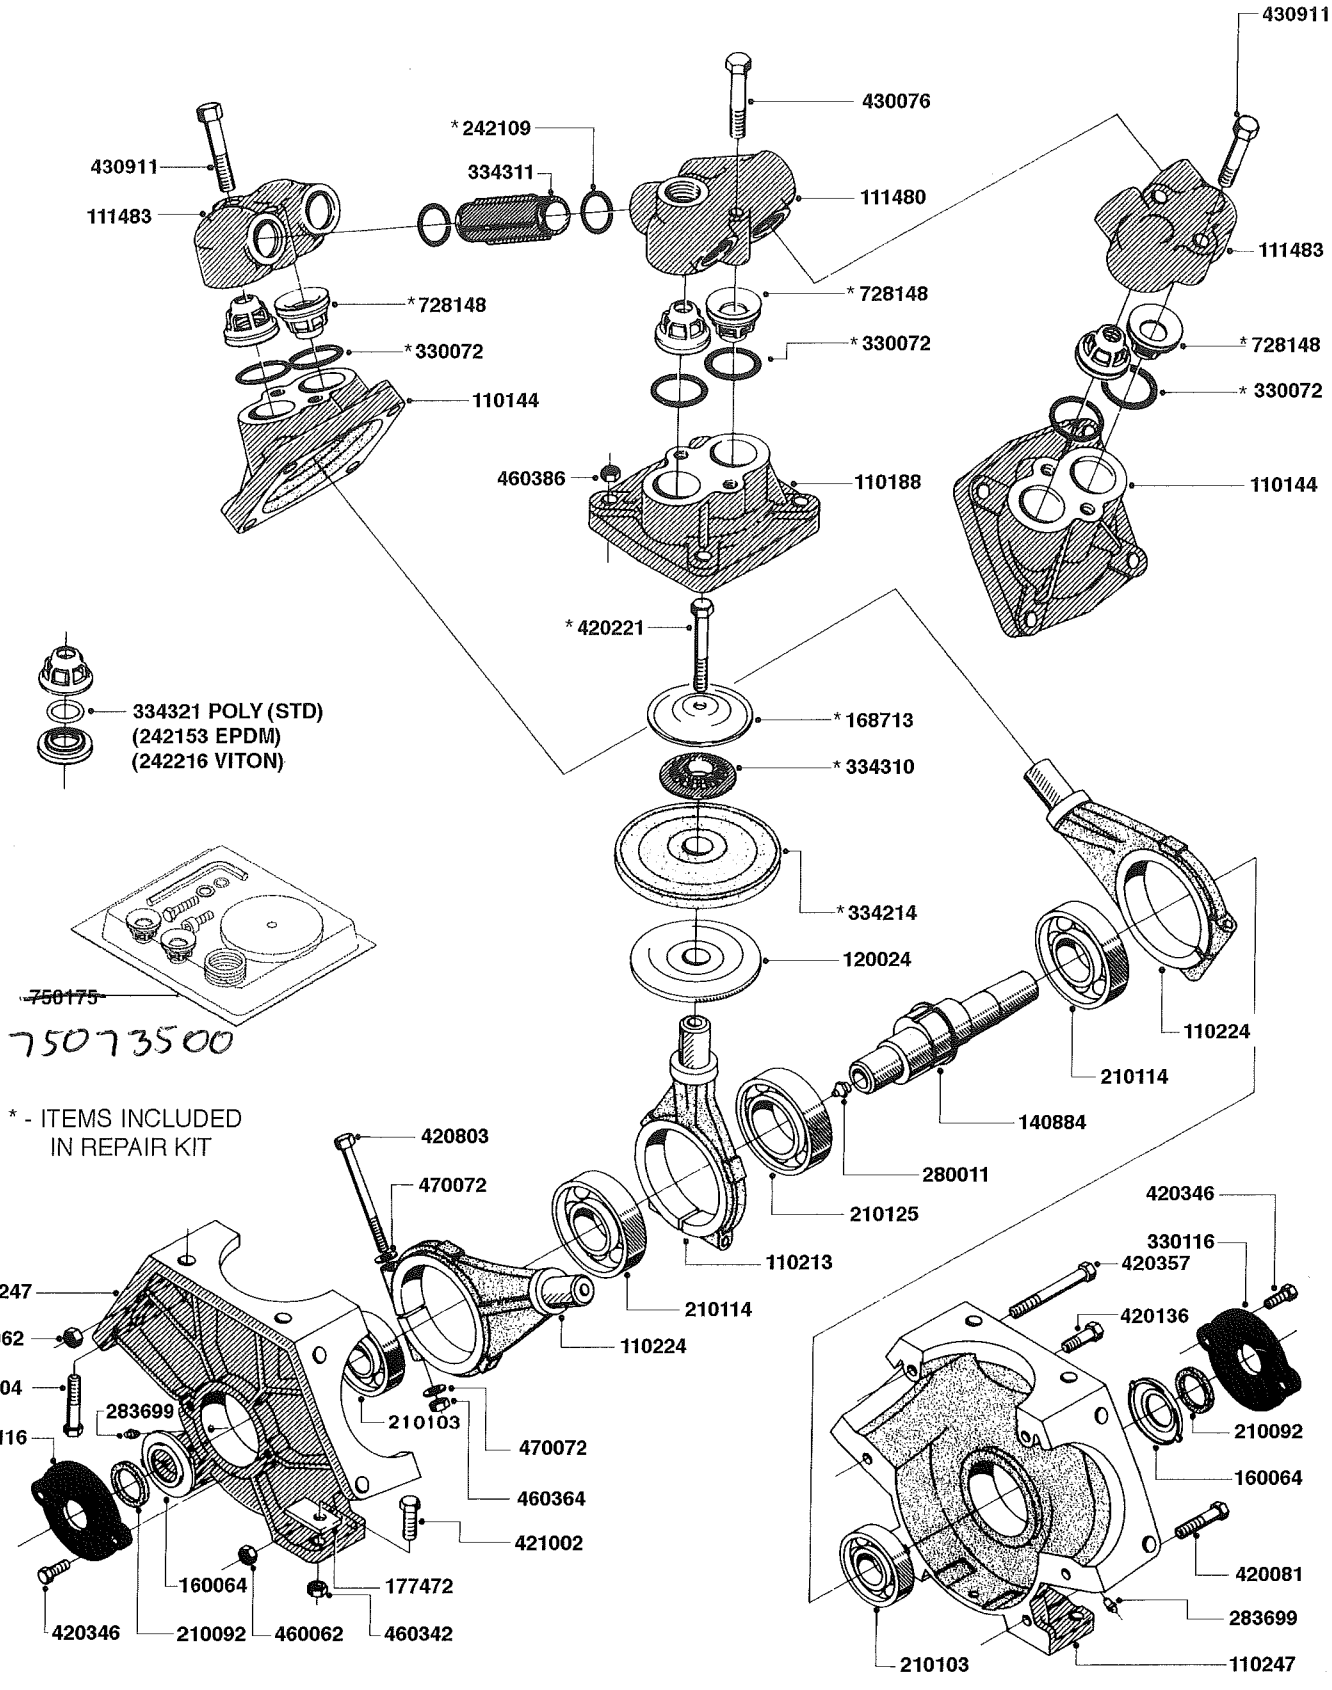

PUMP - 1302 W/ MOUNTING BASE

334321 POLY (STD)
(242153 EPDM)
(242216 VITON)

* - ITEMS INCLUDED IN REPAIR KIT

DESCRIPTIONS ON BACK OF PAGE

PUMP - 1302 W/ MOUNTING BASE

ITEM #	DESCRIPTION	ITEM #	DESCRIPTION
110144	DIAPHRAGM COVER 1200/1301 PUMP	750175	PUMP KIT F.1301,1302
110188	DIAPHRAGM COVER MOD.1301 PAINT		
110213	CONNECTING ROD, CENTER 1300		
110224	CONNECTING ROD, SIDE MOD.1300		
110247	PUMP CASTING MOD.1300 PAINTED		
111480	VALVE HEAD 1302 CENTER		
111483	VALVE HEAD SIDE 1302		
120024	DIAPHRAGM BACK DISC 1200-1300		
140884	CRANK SHAFT MODEL 1300-9		
160064	DUST PLATE		
168713	WASHER F.1202/1302/462 METAL		
177472	BRACKET 25 X 5		
210092	SEAL FELT D43/30X5		
210103	BEARING BALL 6306		
210114	BEARING BALL 6308		
210125	BEARING BALL 6210		
242109	O-RING F.S-53 FITTINGS		
242153	O-RING D26X4 EPDM		
242216	O-RING VITON F/1202/1302/462		
280011	GREASE NIPPLE 1/8" H TR		
283699	GREASE NIPPLE M6X1		
330072	O-RING D53,5/D45,5X4		
330116	SEAL RETAINER, MODEL 1300		
334214	DIAPHRAGM MODEL 1200/1302 POLY		
334310	NYLON WASHER 1202/1302/462		
334311	CONNECTION PIPE INLET MOD.1302		
334321	O-RING POLY. F/1202/1302/462		
420081	BOLT HEX 8.8 DEL 3/8"X40MM		
420136	BOLT HEX 8.8 RAW 3/8"X30MM		
420221	BOLT HEX 7/16"X2-1/4"		
420346	BOLT HEX 8.8 DEL 3/8"X25MM		
420357	BOLT HEX 8.8 RAW 3/8"X85MM		
420803	BOLT HEX 8.8 DEL M8X95		
421002	BOLT HEX 8.8 DEL M10X30 FT		
430076	BOLT HEX 8.8 RAW 1/2"X60MM		
430404	BOLT HEX 8.8 DEL M12X50		
430911	BOLT HEX 8.8 1/2" WHIT x 70MM		
460062	NUT HEX 3/8" GALV.		
460342	NUT HEX M10		
460364	NUT HEX M8 GALV.		
460386	NUT HEX M12X1.75		
470072	WASHER D15/D8X.5 LOCK		
728148	VALVE FOR 462 (726892)		