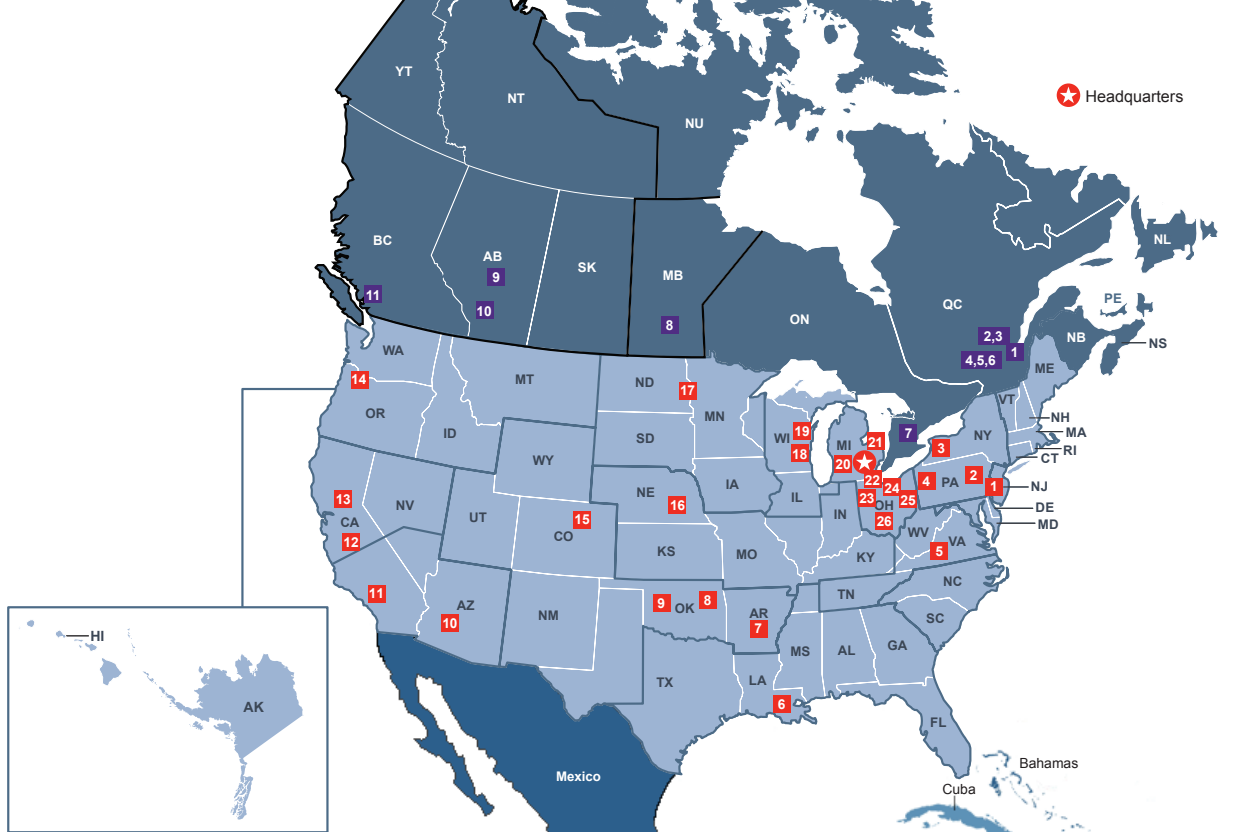

UNITED STATES

1. Mack Boring & Parts Co
2. Penn Power Group
3. Penn Power Group
4. Penn Power Group
5. Blue Ridge Diesel Injection Co
6. M & L Engine LLC
7. United Engines LLC
8. United Engines LLC
9. United Engines LLC
10. Southwest Products Corp
11. Southwest Products Corp
12. Valley Power Systems Inc
13. Valley Power Systems Inc
14. Hamilton Engine Sales Inc
15. UE Compression – United Engines LLC
16. Husker Power Products
17. Isuzu Diesel Midwest
18. Total Energy Systems LLC
19. Total Energy Systems LLC
20. 20 - 26. W.W.Williams Midwest Inc

CANADA

1. ADF Diesel – Quebec City
2. ADF Diesel – Saint-Stanislas
3. ADF Diesel – Alma
4. ADF Diesel – Candiac
5. ADF Diesel – Sherbrooke
6. ADF Diesel – Montreal
7. ADF Diesel – Toronto
8. Isuzu Diesel Mid Canada
9. Westquip Diesel Sales - Acheson
10. Westquip Diesel Sales - Calgary
11. Klassen Diesel Sales LTD – Delta

LATIN AMERICA

Authorized Reseller

1. SVF Consulting Representaciones, C.A.
2. SVF Ecuador, S.A.
3. SVF International, N.V.
4. Almacenes Santa Clara S.A.