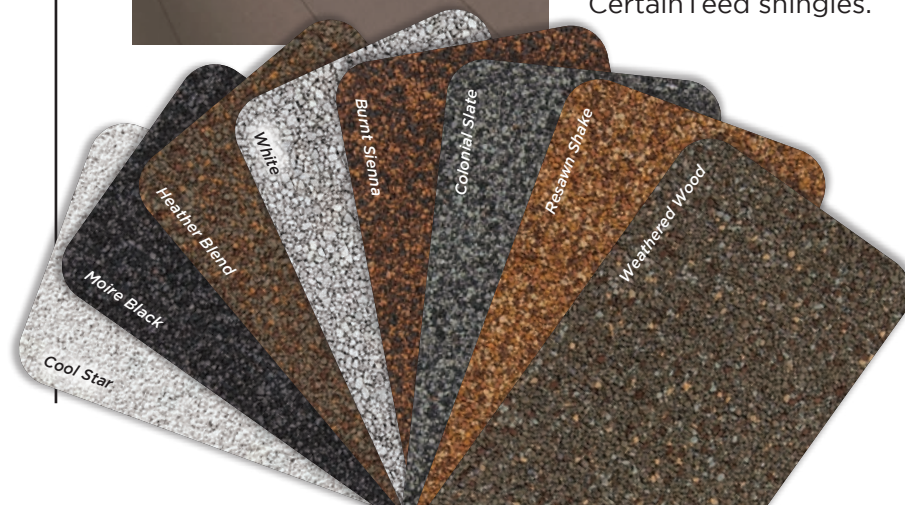

LANDMARK PREMIUM COLOR PALETTE

Max Def Burnt Sienna

Max Def Heather Blend

Max Def Moire Black

Max Def Resawn Shake

Max Def Weathered Wood

The Expert's Choice

LANDMARK® PRO

1. **Waterproof Underlayment**
Waterproofing shingle underlayment prevents leaks from wind-driven rain and ice dams
2. **Water-Resistant Underlayment**
High-performance underlayment provides a water-resistant layer over the roof deck and a secondary barrier against leaks
3. **Starter Shingles**
Perfect starts every time and designed to work in tandem with the roof shingles above
4. **Roof Shingles**
Choose the best, covered by the strongest warranty in the business
5. **Hip & Ridge Caps**
Perfect finish for hip and ridge lines, complementing all CertainTeed shingles
6. **Roof Ventilation**
Engineered for ideal roof ventilation especially when matched with CertainTeed Intake Vents

Add a Little Accent to Your Roof

CertainTeed offers Mountain Ridge®, an accessory product used for capping hips and ridges. It is the perfect finishing touch for your roof, offering blended color and high-profile design. CertainTeed also offers Shadow Ridge®, a low-profile design for capping hip and ridges.

Color Companion Products™ for Flat Roof Areas

With CertainTeed Flintlastic® SA, you can coordinate flat roof areas like carports, canopies and porches with your main roof. Flintlastic SA is a self-adhering low slope roofing product available in eight colors that complement some of the most popular CertainTeed shingles.