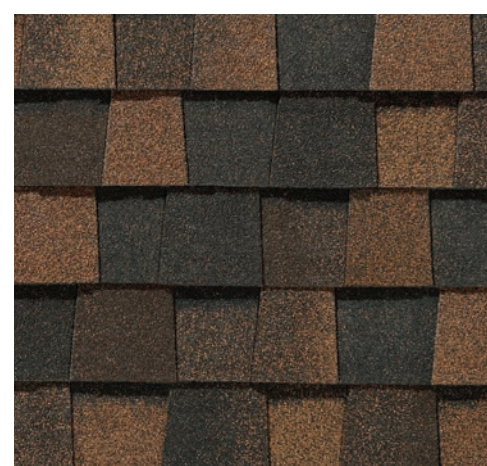

Landmark TL, shown in Shenandoah

Depth of Character

LANDMARK® TL

Dramatically thick. Classically elegant. These wood-inspired shakes offer triple lamination for rugged wear with real charisma.

- Look of hand-split cedar
- Patented 3-layer laminate
- Random tab design and unique natural shadows
- A luxury-class shingle produced at a fraction of the cost of wood shake

LANDMARK TL COLOR PALETTE

Aged Bark

Chestnut

Country Gray

Max Def Black Walnut
(Available in StreakFighter™ only)

Moire Black

Mountain Timber

Old Overton

Platinum

Shenandoah

Top Shelf

LANDMARK® PREMIUM

A sophisticated look, brilliantly executed. Our Premium line is engineered to protect, enhance and endure.

- Outclasses ordinary roofing in both appearance and performance
- Tough two-piece laminated fiberglass-based construction
- Features Max Def colors for a deeper, richer mixture of surface granules

LANDMARK PREMIUM COLOR PALETTE

Max Def Burnt Sienna

Max Def Heather Blend

Max Def Moire Black

Max Def Resawn Shake

Max Def Weathered Wood

The Expert's Choice

LANDMARK® PRO