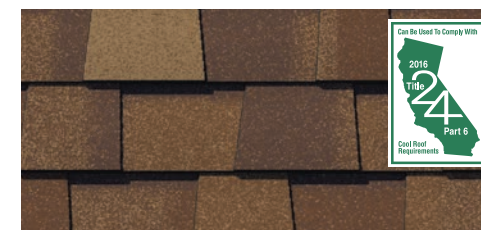

Solaris Max Def Resawn Shake
CRRC Product ID 0668-0124