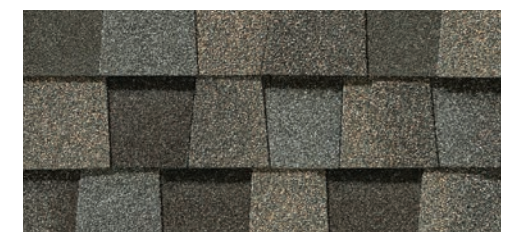

LANDMARK PREMIUM COLOR PALETTE

Max Def Burnt Sienna

Max Def Heather Blend

Max Def Moire Black

Max Def Resawn Shake

Max Def Weathered Wood

The Expert's Choice

LANDMARK® PRO

LANDMARK PRO COLOR PALETTE

Max Def Burnt Sienna

Max Def Georgetown Gray

Max Def Heather Blend

Max Def Moire Black

Max Def Resawn Shake

Max Def Weathered Wood

Silver Birch
CRRC Product ID 0668-0072