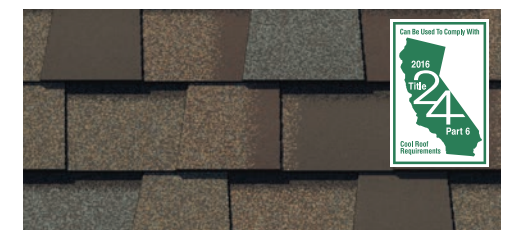

Solaris Max Def Weathered Wood
CRRC Product ID 0668-0125

See page 13 for specifications and warranty details.