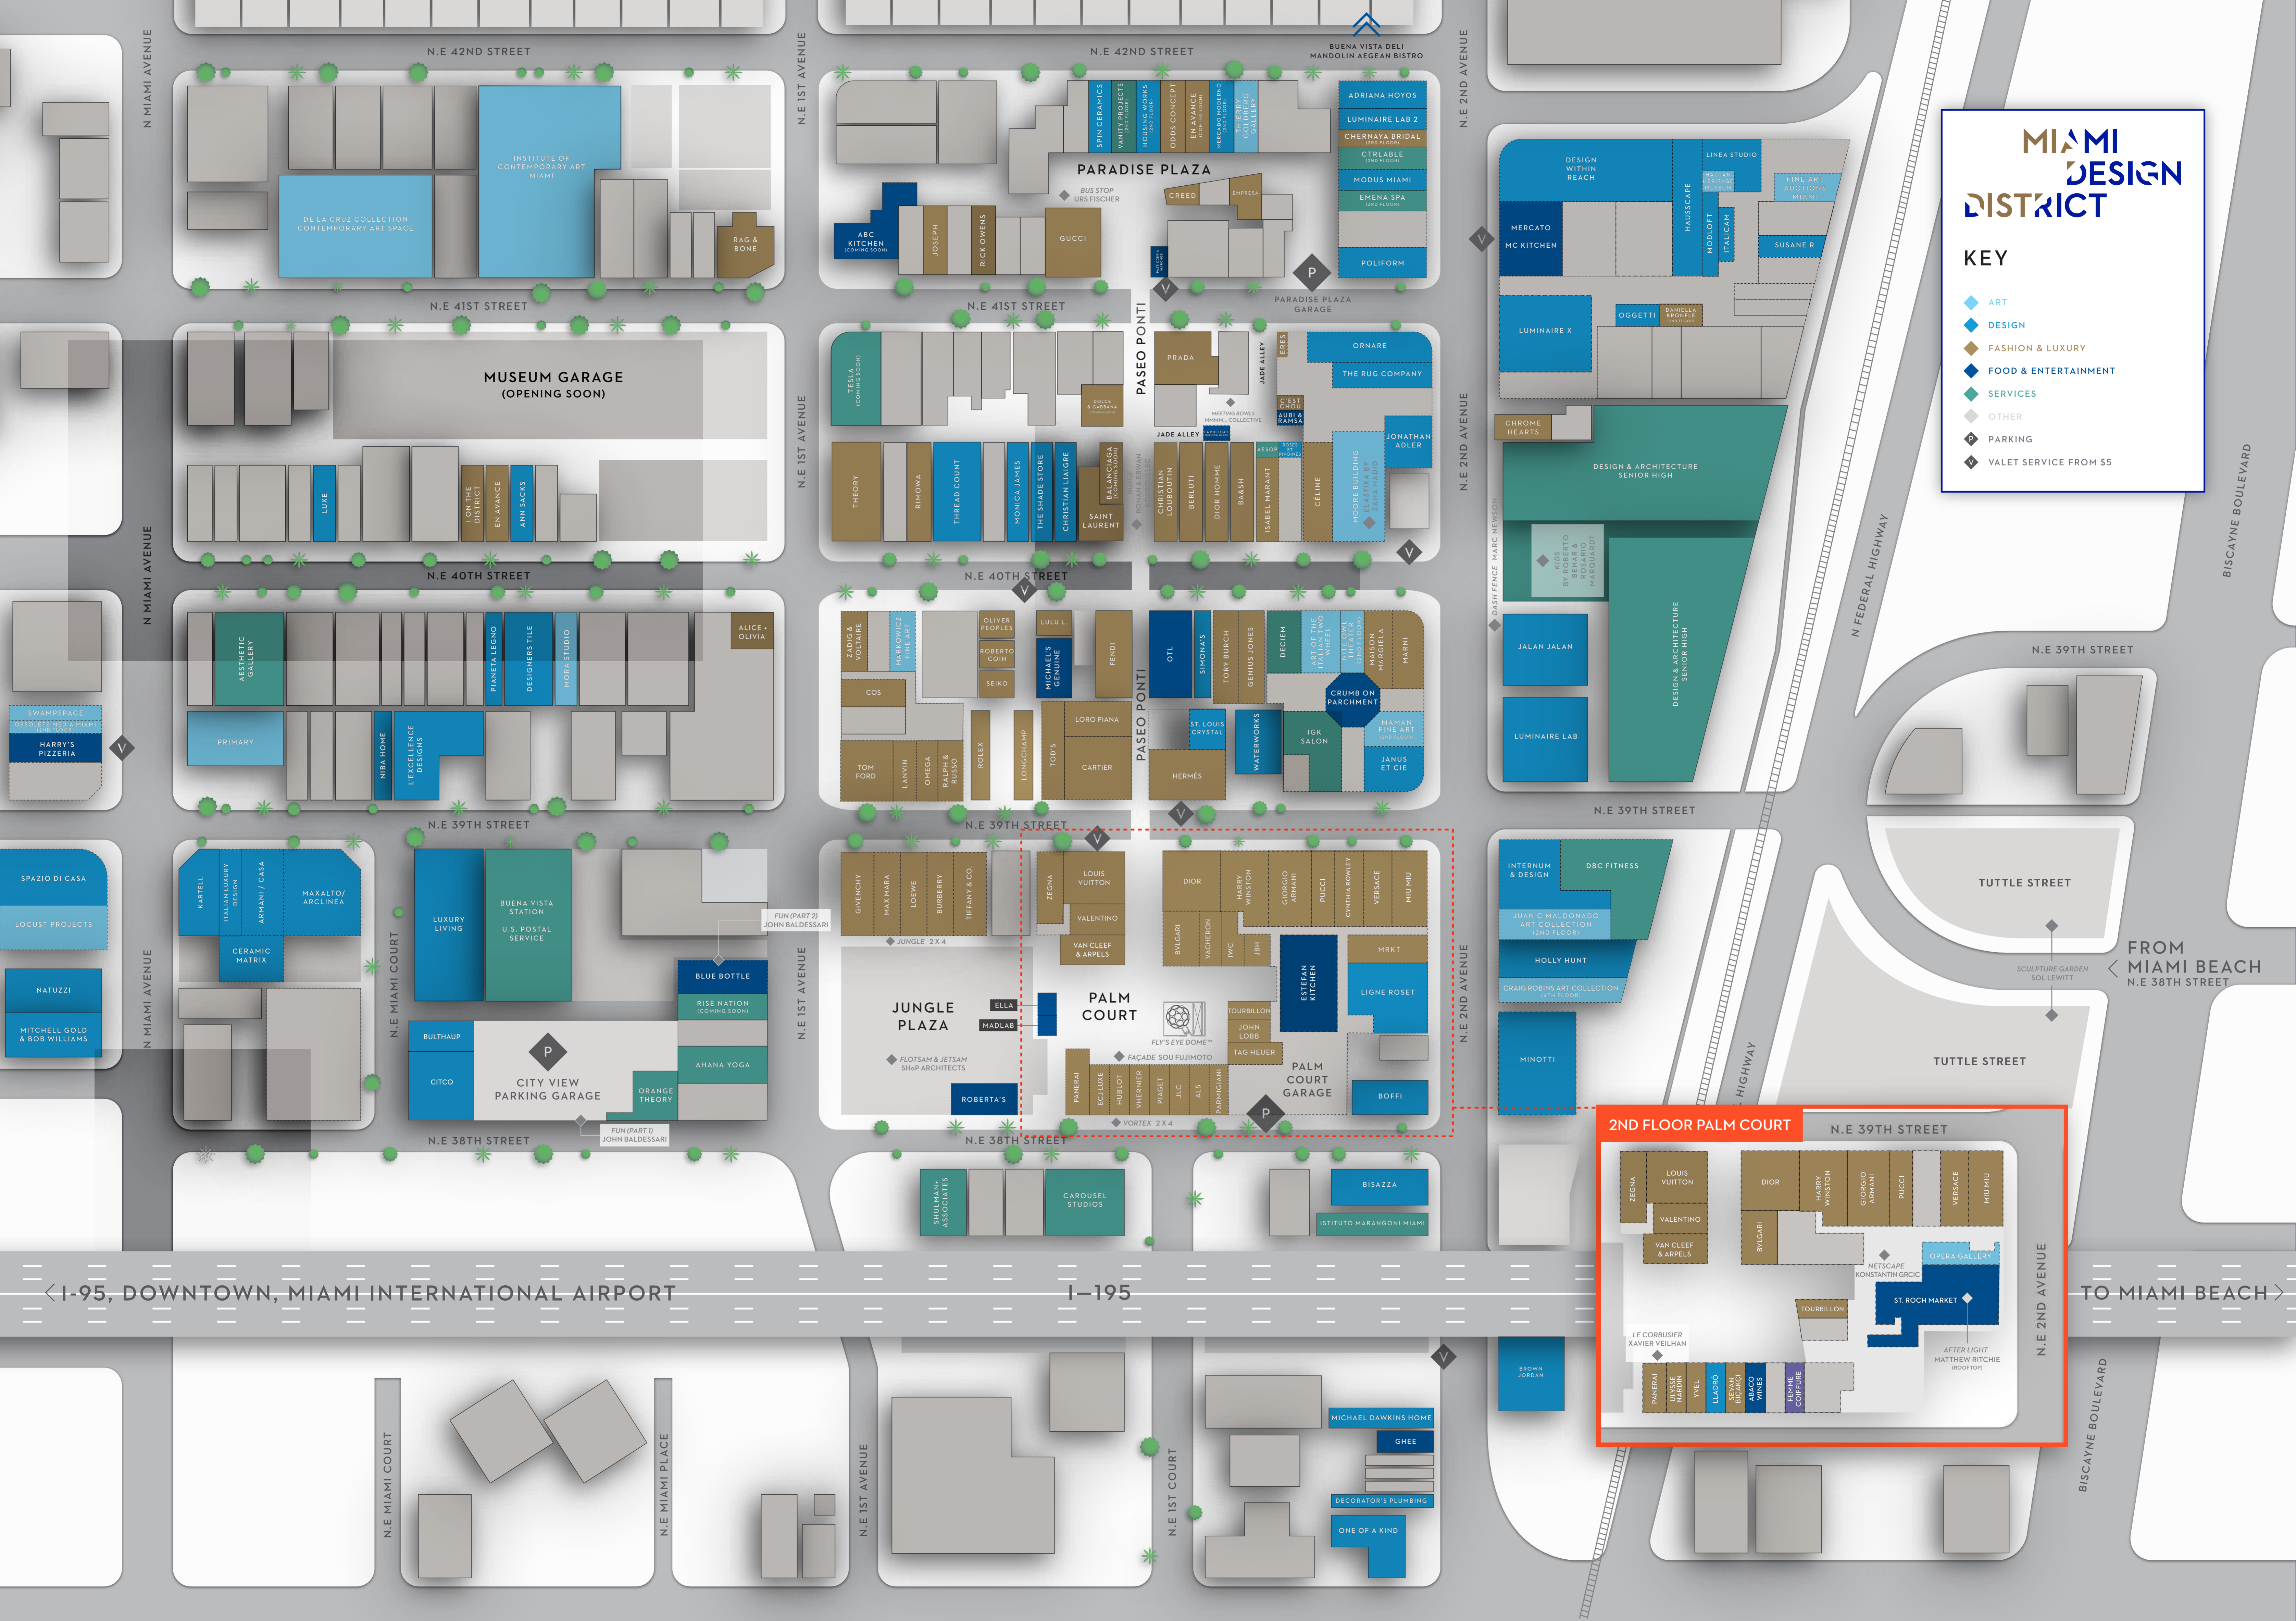

# MIAMI DESIGN DISTRICT

**KEY**

- ◆ ART
- ◆ DESIGN
- ◆ FASHION & LUXURY
- ◆ FOOD & ENTERTAINMENT
- ◆ SERVICES
- ◆ OTHER
- P PARKING
- ◆ VALET SERVICE FROM \$5

**2ND FLOOR PALM COURT**

N.E. 39TH STREET

N.E. 2ND AVENUE

< I-95, DOWNTOWN, MIAMI INTERNATIONAL AIRPORT

I-195

TO MIAMI BEACH >