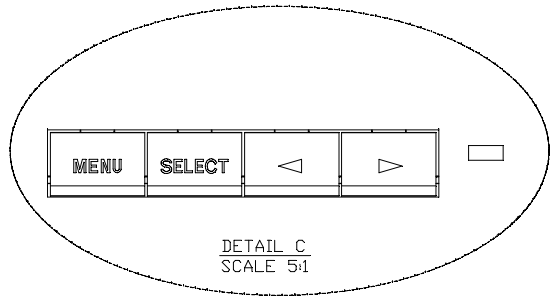

12" LCD DESKTOP TOUCHMONITOR

PART NUMBER TABULATION

PIP NUMBER	PIP DESCRIPTION
679158-000	ET1225L-ONWC-1
870141-001	ET1225L-7SWC-1
102556-000	ET1228L-ONWC-1
A70141-000	ET1228L-7SWC-1

DIMENSIONS ARE IN MILLIMETERS/INCHES
DRAWING NOT TO SCALE