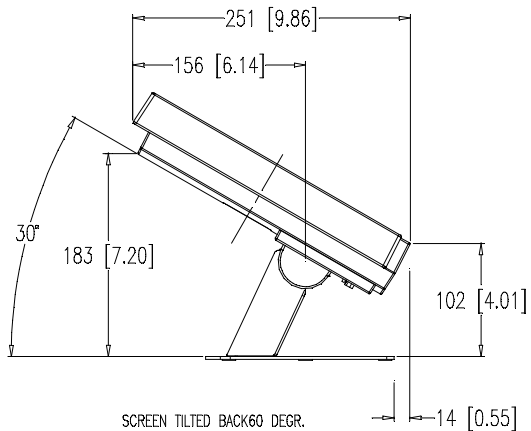

12" LCD DESKTOP TOUCHMONITOR

PART NUMBER TABULATION

PIP NUMBER	PIP DESCRIPTION
679158-000	ET1225L-ONWC-1
870141-001	ET1225L-7SWC-1
102556-000	ET1228L-ONWC-1
A70141-000	ET1228L-7SWC-1

DIMENSIONS ARE IN MILLIMETERS/INCHES
DRAWING NOT TO SCALE