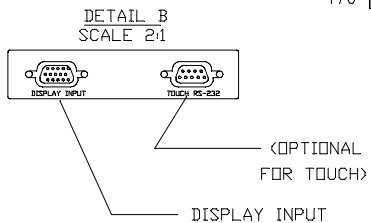

12" LCD DESKTOP TOUCHMONITOR

PART NUMBER TABULATION

PIP NUMBER	PIP DESCRIPTION
679158-000	ET1225L-ONWC-1
870141-001	ET1225L-7SWC-1
102556-000	ET1228L-ONWC-1
A70141-000	ET1228L-7SWC-1

DIMENSIONS ARE IN MILLIMETERS/INCHES
DRAWING NOT TO SCALE