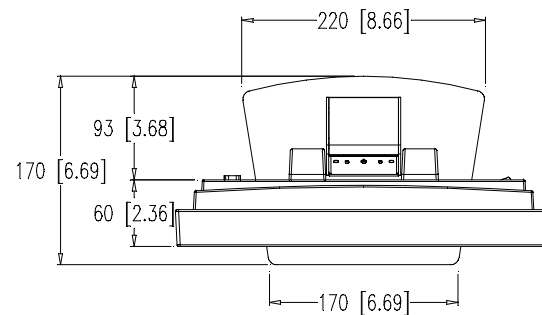

12" LCD DESKTOP TOUCHMONITOR

PART NUMBER TABULATION

PIP NUMBER	PIP DESCRIPTION
679158-000	ET1225L-ONWC-1
870141-001	ET1225L-7SWC-1
102556-000	ET1228L-ONWC-1
A70141-000	ET1228L-7SWC-1

DIMENSIONS ARE IN MILLIMETERS/INCHES
DRAWING NOT TO SCALE