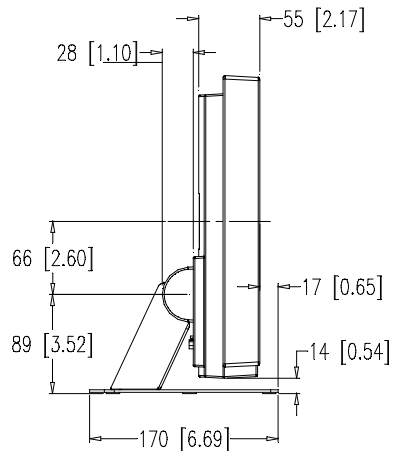

12" LCD DESKTOP TOUCHMONITOR

PART NUMBER TABULATION

PIP NUMBER	PIP DESCRIPTION
679158-000	ET1225L-ONWC-1
870141-001	ET1225L-7SWC-1
102556-000	ET1228L-ONWC-1
A70141-000	ET1228L-7SWC-1

DIMENSIONS ARE IN MILLIMETERS/INCHES
DRAWING NOT TO SCALE