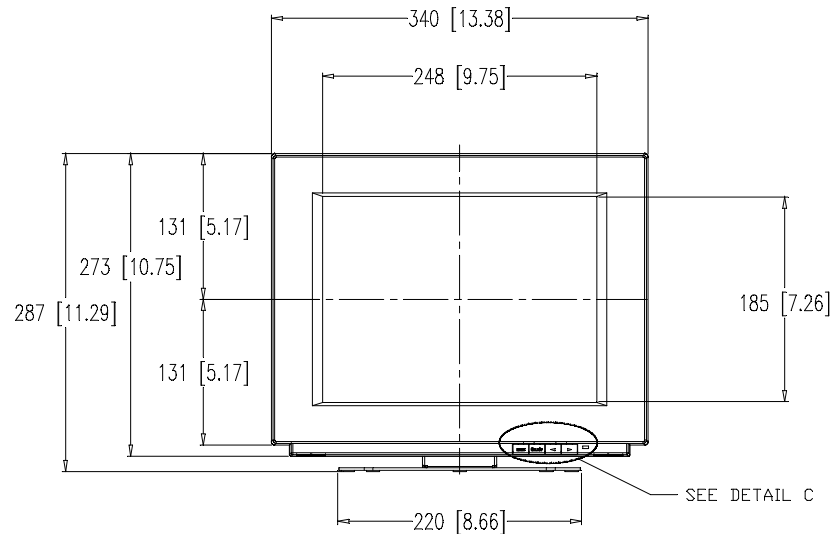

12" LCD DESKTOP TOUCHMONITOR

PART NUMBER TABULATION

PIP NUMBER	PIP DESCRIPTION
679158-000	ET1225L-ONWC-1
870141-001	ET1225L-7SWC-1
102556-000	ET1228L-ONWC-1
A70141-000	ET1228L-7SWC-1

DIMENSIONS ARE IN MILLIMETERS/INCHES
DRAWING NOT TO SCALE