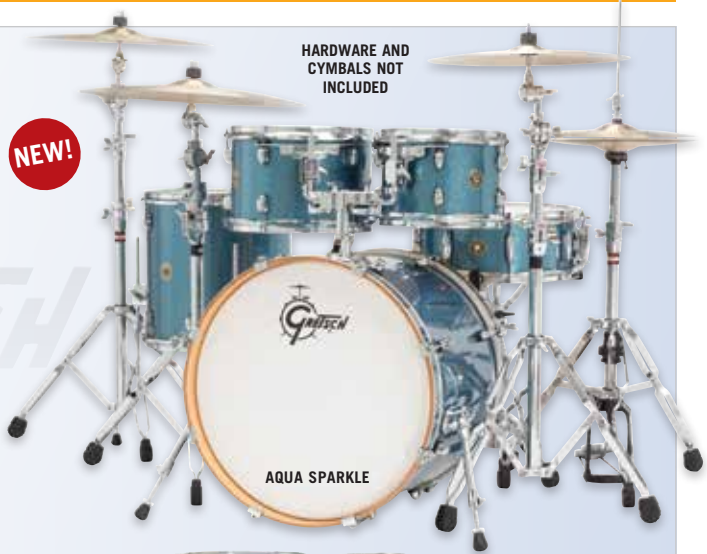

GRETSCH CATALINA MAPLE SERIES

Featuring innovative new hardware designs the Gretsch Catalina series is designed for functionality, performance and style. The new "gas cap" bass drum mount plate, low-profile GTS mounting system and reduced-mass tom brackets allow the drum to resonate freely while providing secure and stable positioning. The Catalina Maple shells are 7-ply with 30-degree bearing edges and natural interiors. Remo heads, matching wood bass drum hoops and a new black and gold round badge are on all drums.

ITEM	DESCRIPTION	PRICE
CM1-E824S	Shell pack, 18x22" kick, 8x12" tom, 16x16" floor tom, 6x14" snare.....	779.99
CM1-E805	Shell pack, 16x20" kick, 7x10" and 8x12" toms, 14x14" floor tom, 5.5x14" snare.....	799.99
CM1-E826P	Shell pack, 18x22" kick, 7x8" 7x10" and 8x12" toms, 14x14" and 16x16" floor toms, 6x14" snare.....	999.99

GRETSCH RENOWN The new Renown drums are made from a maple formula shell with silver sealer interiors. The shells have a 30-degree bearing edge, die cast hoops on toms and snares, and matching maple hoops with color inlays on the bass drum. Low-profile GTS hardware, telescoping bass drum spurs, and Remo drum heads make these drums ready for you next gig right out of the box.

ITEM	DESCRIPTION	PRICE
RN1-E8246	Shell pack, 18x22" kick, 7x10" and 8x12" toms, 14x16" floor tom.....	1699.99
RN1-E823	Shell pack, 18x22" kick, 8x12" tom, 14x16" floor tom.....	1449.99
RN1-E643	Shell pack, 16x24" kick, 9x13" tom, 16x16" floor tom.....	1499.99
RN1-E604	Shell pack, 16x20" kick, 7x10" and 8x12" toms, 14x14" floor tom.....	1599.99

GRETSCH CATALINA ASH These 6-ply ash shells have no reinforcement rings and a 30-degree bearing edge resulting in a more focused sound with balanced low-end and a wide dynamic range. The "gas cap" bass drum mounting plate and GTS mounting system is here, as well as the new black and gold Gretsch badge. The shell interiors are sanded and left natural to allow the wood grain of the ash to be visible.

ITEM	DESCRIPTION	PRICE
CA1-E825	Shell pack, 18x22" kick, 7x10" and 8x12" toms, 14x16" floor tom, 5.5x14" snare.....	699.99

HARDWARE AND CYMBALS NOT INCLUDED