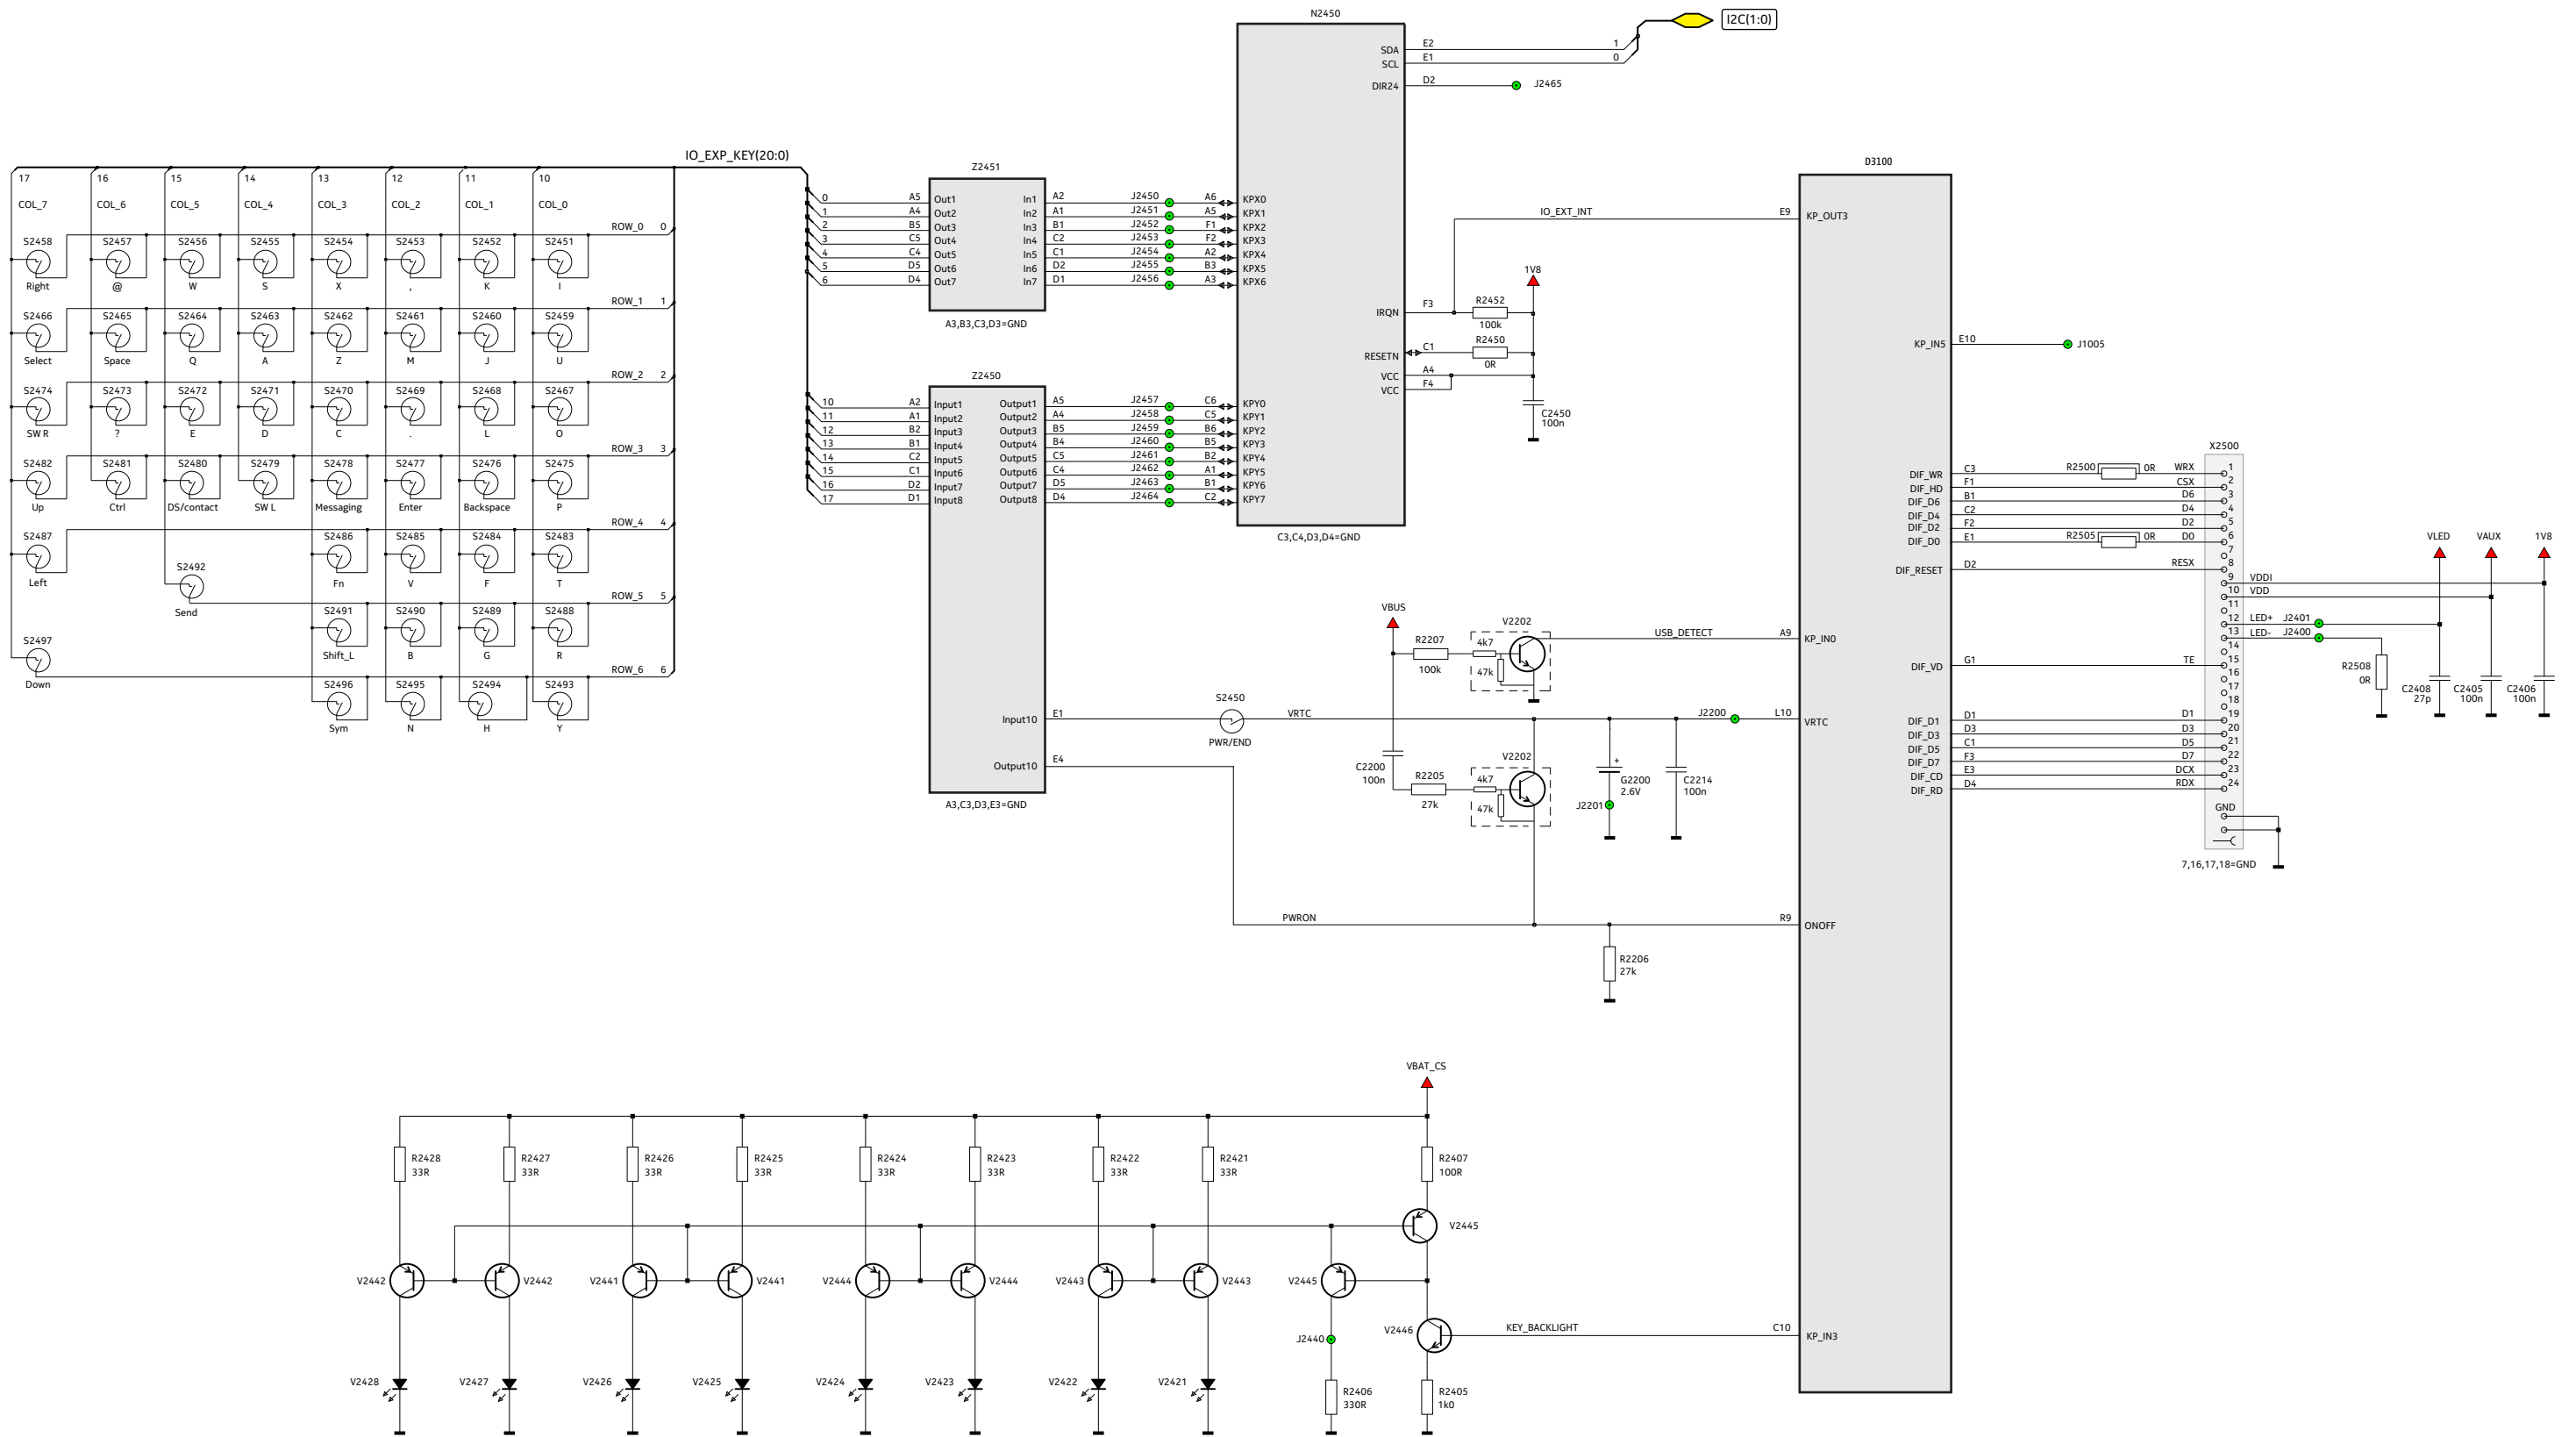

Service schematics

Nokia Asha 200

RM-761

07.11.2011

v1.0

IMPORTANT

This document is intended for use by authorized Nokia service centers only. Please use the document together with other documents such as the Service Manual and Service Bulletins.

1.0 First approved version.

Contents

- 1 Front page
- 2 X-GOLD, Power, HS USB, Camera, DUAL SIM easy swap
- 3 X-GOLD, Memory, MMC, Audio, AV connector
- 4 X-GOLD, Qwerty keyboard, Keyboard backlighting, Display interface
- 5 X-GOLD, RF part, BTH
- 6 Component finder top
- 7 Component finder bottom

RF Shield

	C7115	C7116	L7100	C7114	C7129	L7101	R7102	C7113
REL 1	3p9	3p9	15nH	2p7	2p7	5n6H	1K0	1nF
REL 2	2p7	2p7	22nH	1p8	1p8	5n6H	10K	120pF
REL 3	3p9	3p9	18nH	2p2	2p2	5n6H	10K	120pF
REL 4	3p9	3p9	18nH	2p2	2p2	5n6H	10K	120pF