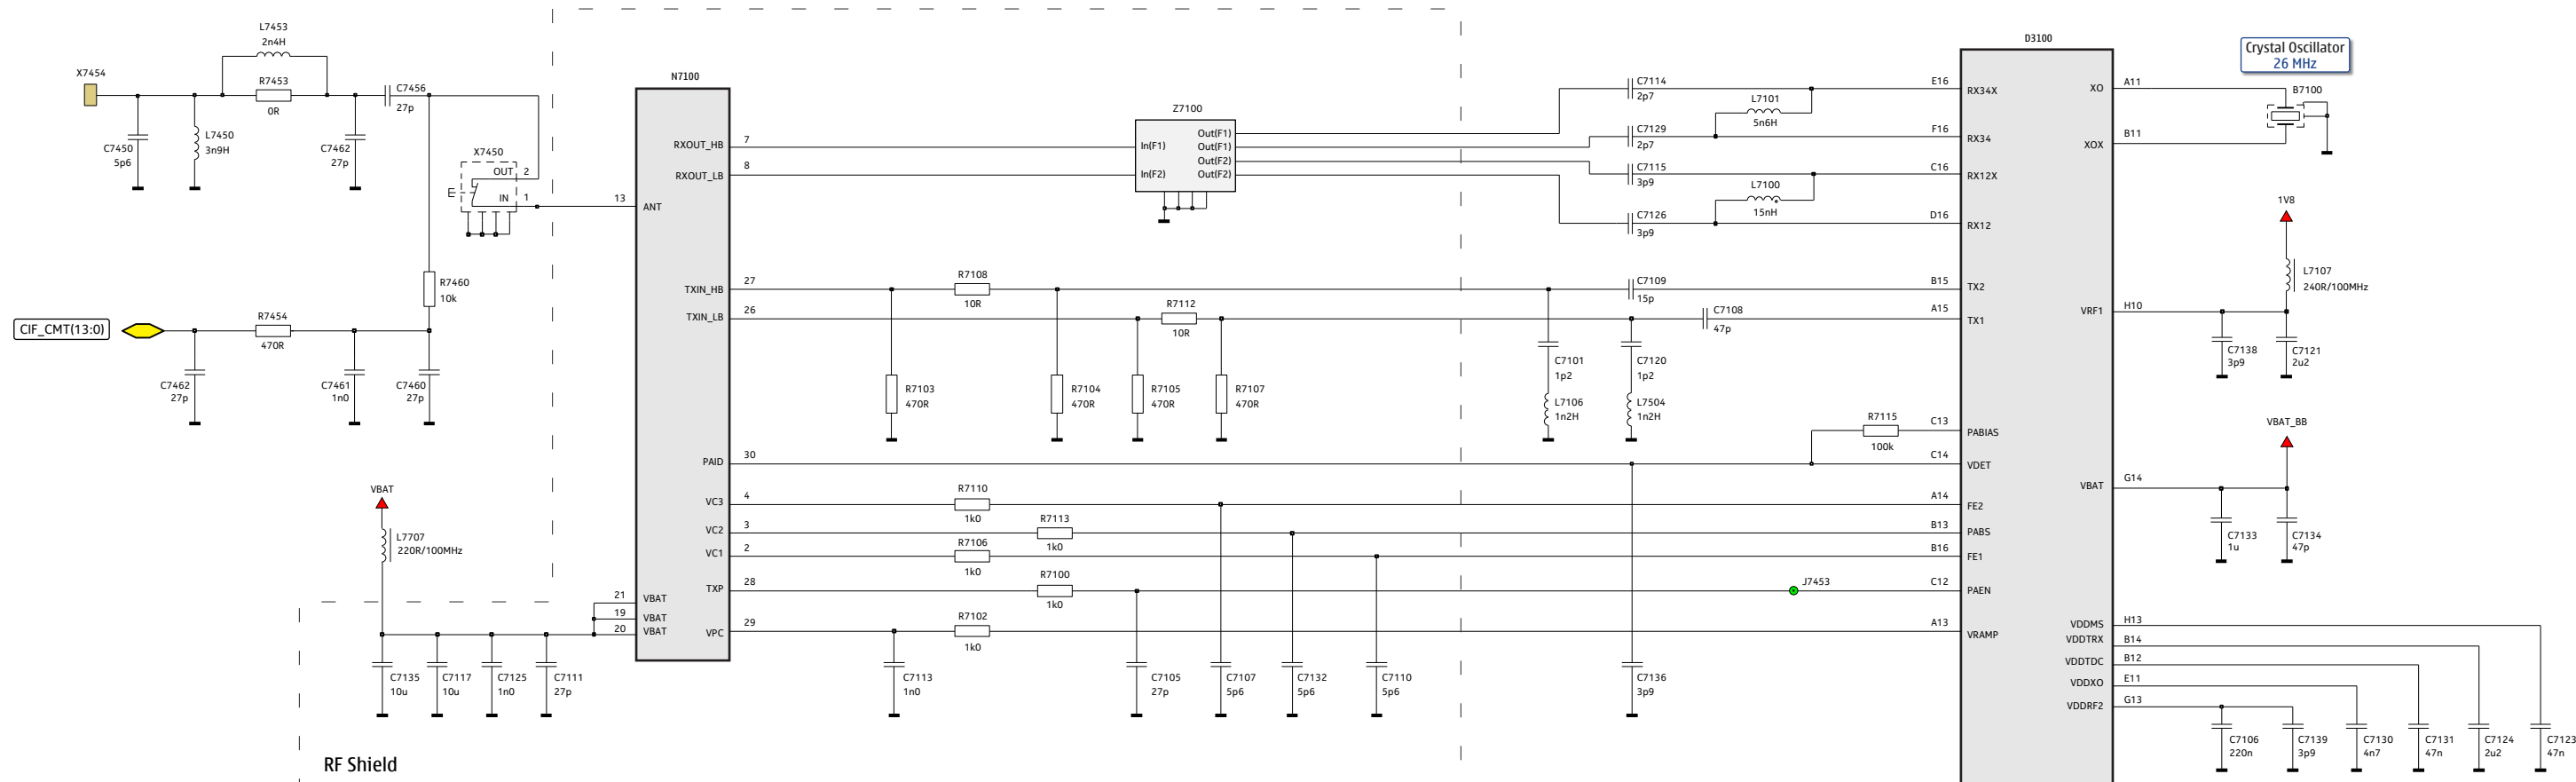

1.0 First approved version.

Contents

- 1 Front page
- 2 X-GOLD, Power, HS USB, Camera, DUAL SIM easy swap
- 3 X-GOLD, Memory, MMC, Audio, AV connector
- 4 X-GOLD, Qwerty keyboard, Keyboard backlighting, Display interface
- 5 X-GOLD, RF part, BTH
- 6 Component finder top
- 7 Component finder bottom

RF Shield

	C7115	C7116	L7100	C7114	C7129	L7101	R7102	C7113
REL 1	3p9	3p9	15nH	2p7	2p7	5n6H	1K0	1nF
REL 2	2p7	2p7	22nH	1p8	1p8	5n6H	10K	120pF
REL 3	3p9	3p9	18nH	2p2	2p2	5n6H	10K	120pF
REL 4	3p9	3p9	18nH	2p2	2p2	5n6H	10K	120pF