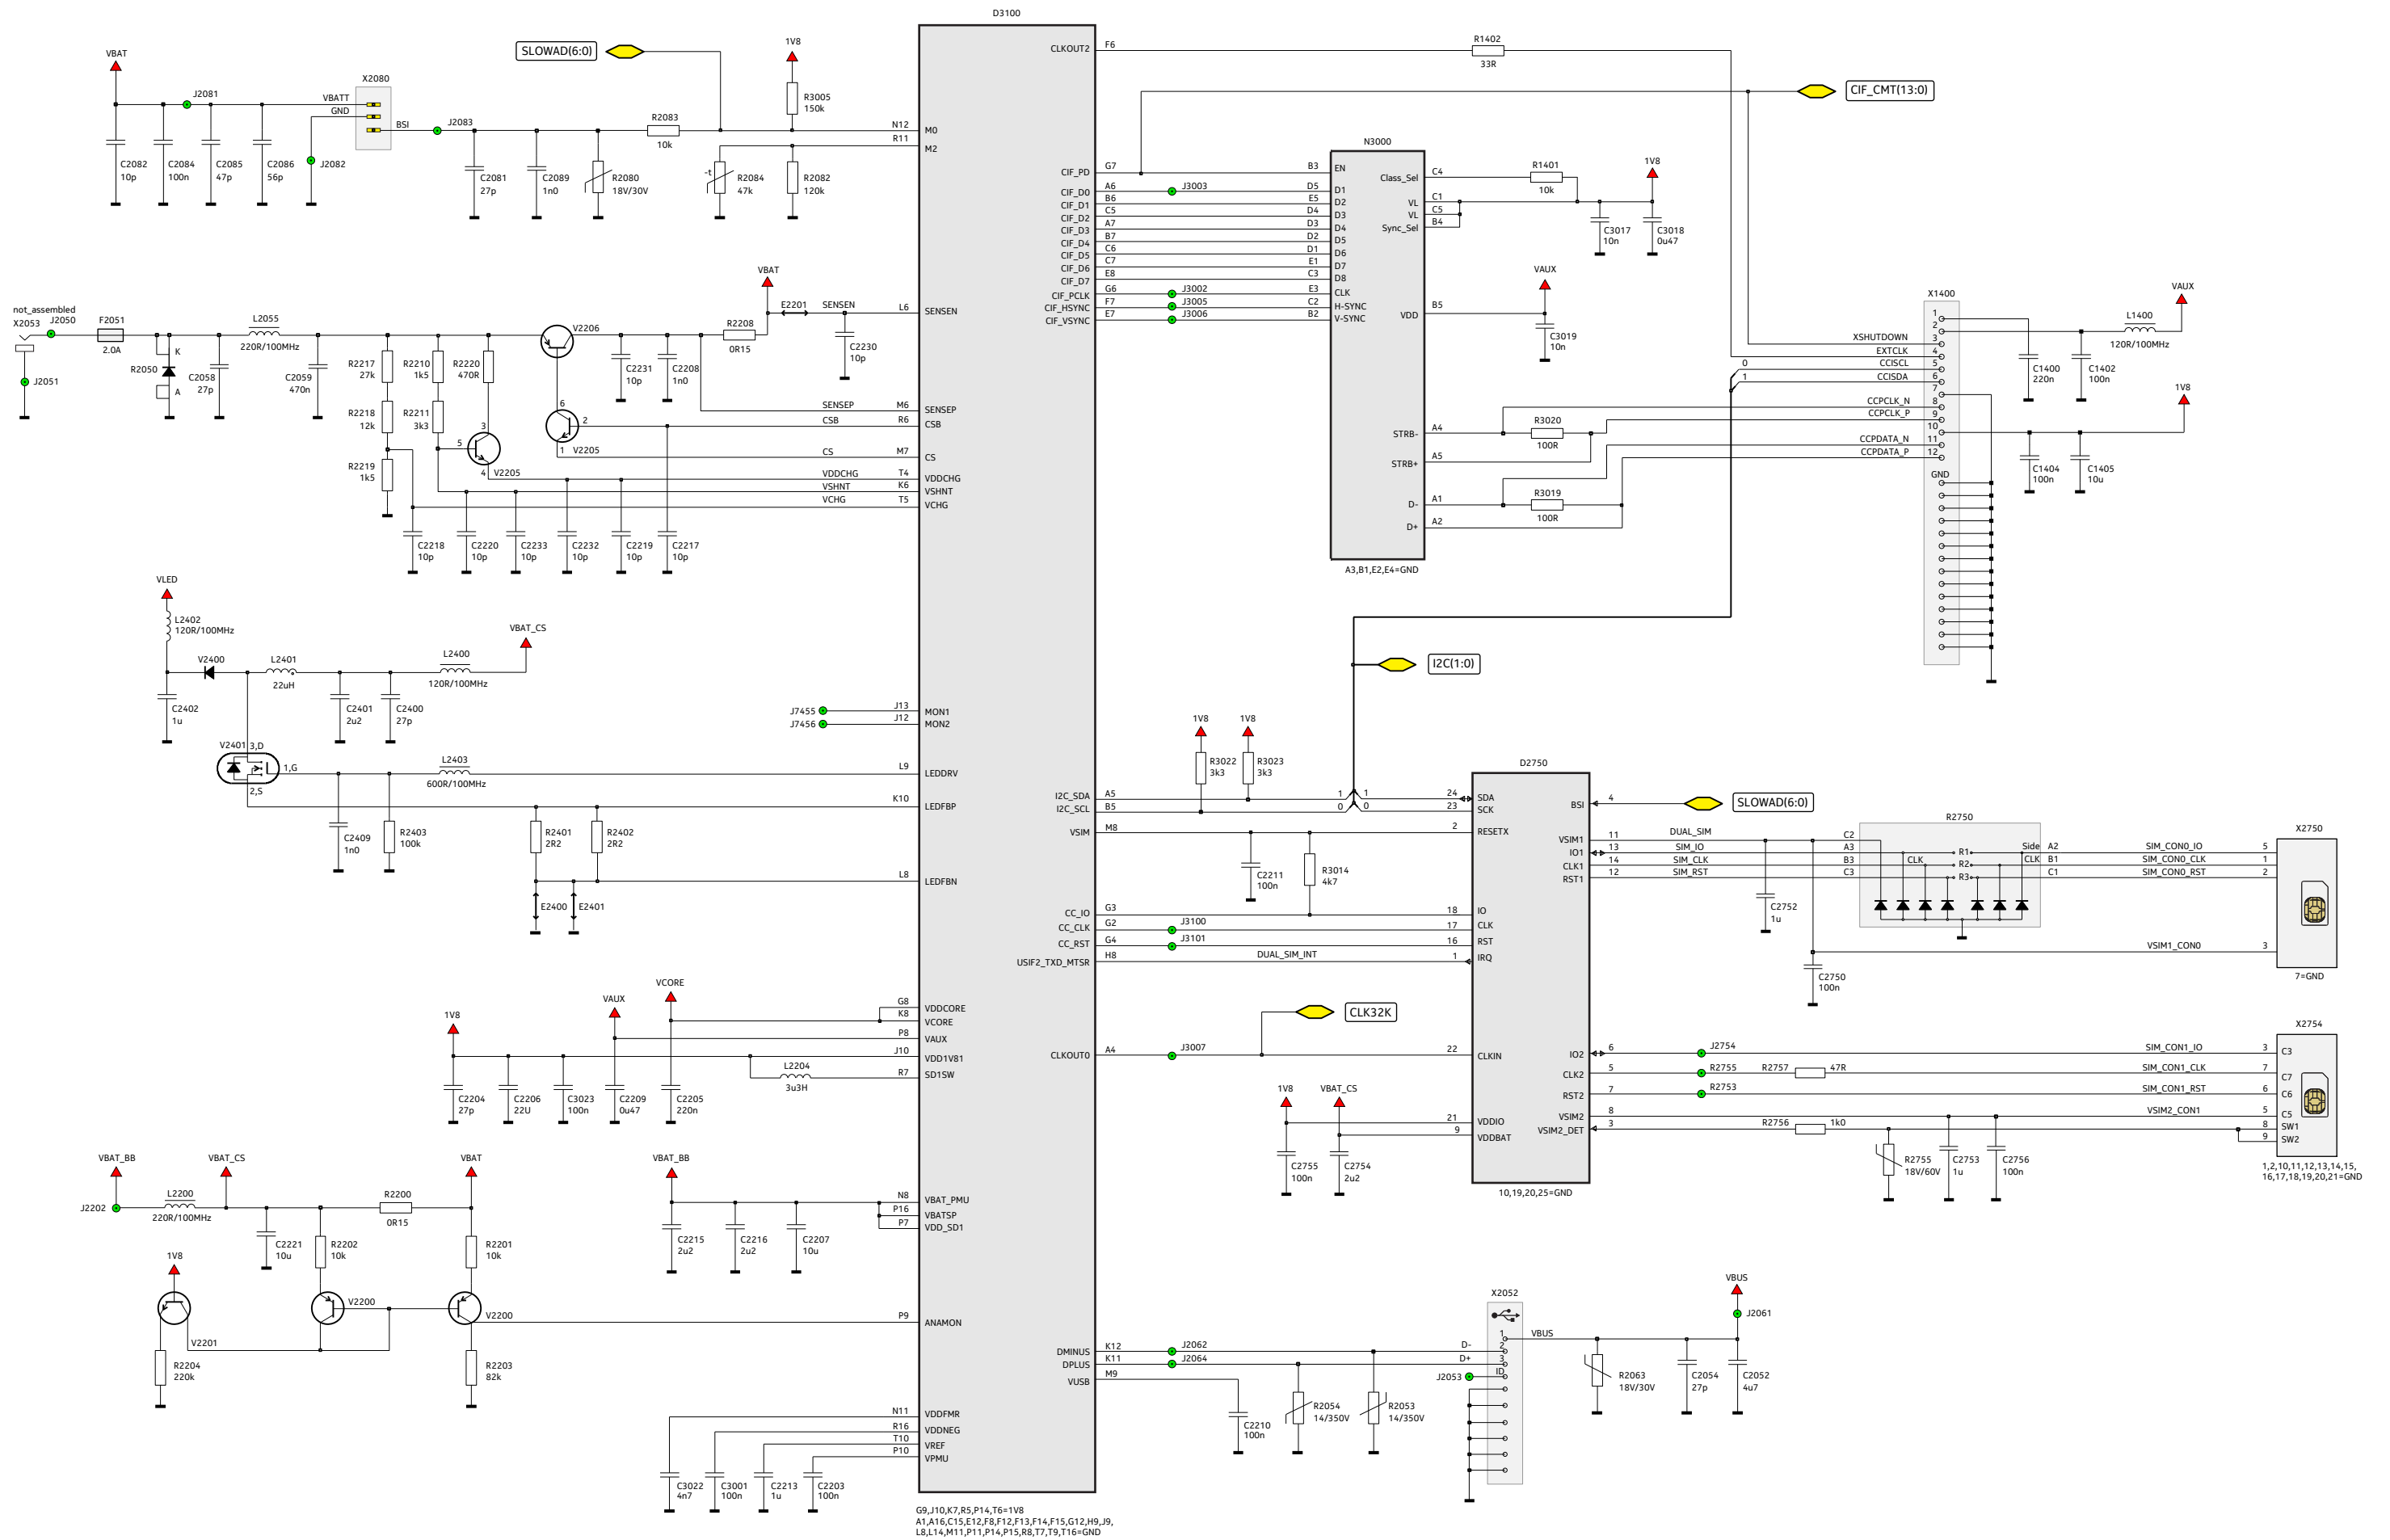

Service schematics

Nokia Asha 200

RM-761

07.11.2011

v1.0

IMPORTANT

This document is intended for use by authorized Nokia service centers only. Please use the document together with other documents such as the Service Manual and Service Bulletins.

1.0 First approved version.

Contents

- 1 Front page
- 2 X-GOLD, Power, HS USB, Camera, DUAL SIM easy swap
- 3 X-GOLD, Memory, MMC, Audio, AV connector
- 4 X-GOLD, Qwerty keyboard, Keyboard backlighting, Display interface
- 5 X-GOLD, RF part, BTH
- 6 Component finder top
- 7 Component finder bottom

RF Shield

	C7115	C7116	L7100	C7114	C7129	L7101	R7102	C7113
REL 1	3p9	3p9	15nH	2p7	2p7	5n6H	1K0	1nF
REL 2	2p7	2p7	22nH	1p8	1p8	5n6H	10K	120pF
REL 3	3p9	3p9	18nH	2p2	2p2	5n6H	10K	120pF
REL 4	3p9	3p9	18nH	2p2	2p2	5n6H	10K	120pF