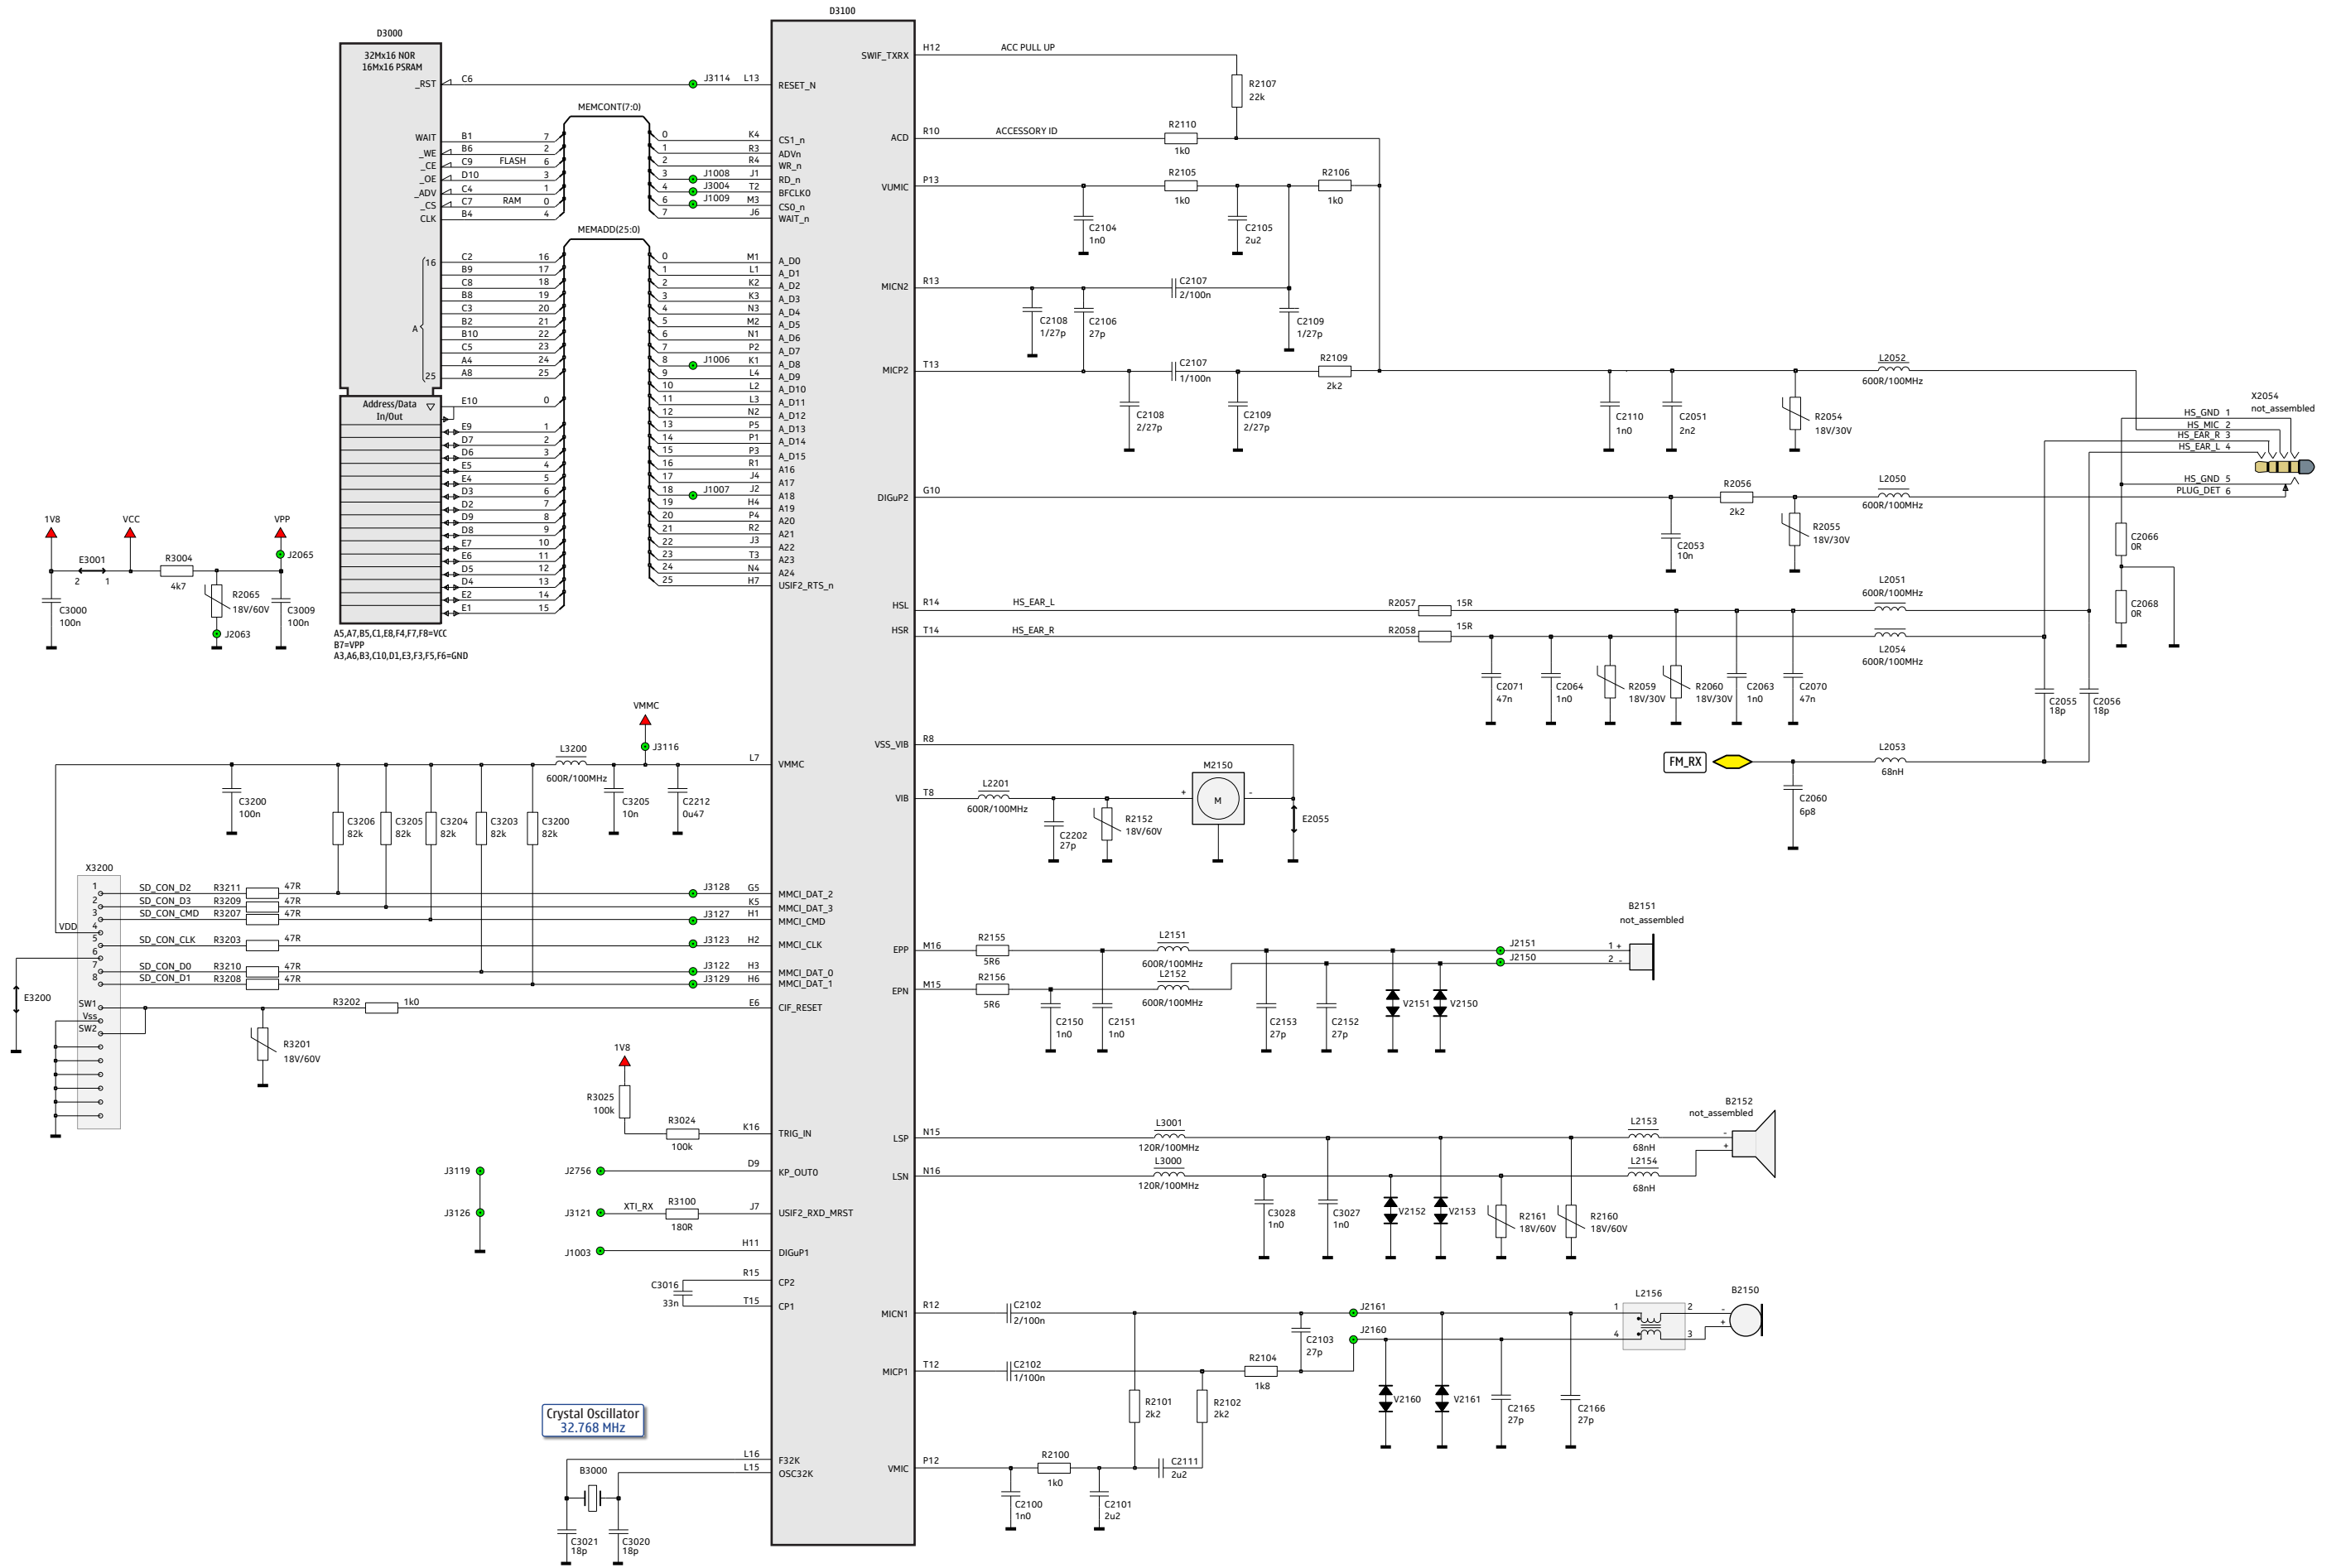

Service schematics

Nokia Asha 200

RM-761

07.11.2011

v1.0

IMPORTANT

This document is intended for use by authorized Nokia service centers only. Please use the document together with other documents such as the Service Manual and Service Bulletins.

1.0 First approved version.

Contents

- 1 Front page
- 2 X-GOLD, Power, HS USB, Camera, DUAL SIM easy swap
- 3 X-GOLD, Memory, MMC, Audio, AV connector
- 4 X-GOLD, Qwerty keyboard, Keyboard backlighting, Display interface
- 5 X-GOLD, RF part, BTH
- 6 Component finder top
- 7 Component finder bottom

RF Shield

	C7115	C7116	L7100	C7114	C7129	L7101	R7102	C7113
REL 1	3p9	3p9	15nH	2p7	2p7	5n6H	1K0	1nF
REL 2	2p7	2p7	22nH	1p8	1p8	5n6H	10K	120pF
REL 3	3p9	3p9	18nH	2p2	2p2	5n6H	10K	120pF
REL 4	3p9	3p9	18nH	2p2	2p2	5n6H	10K	120pF