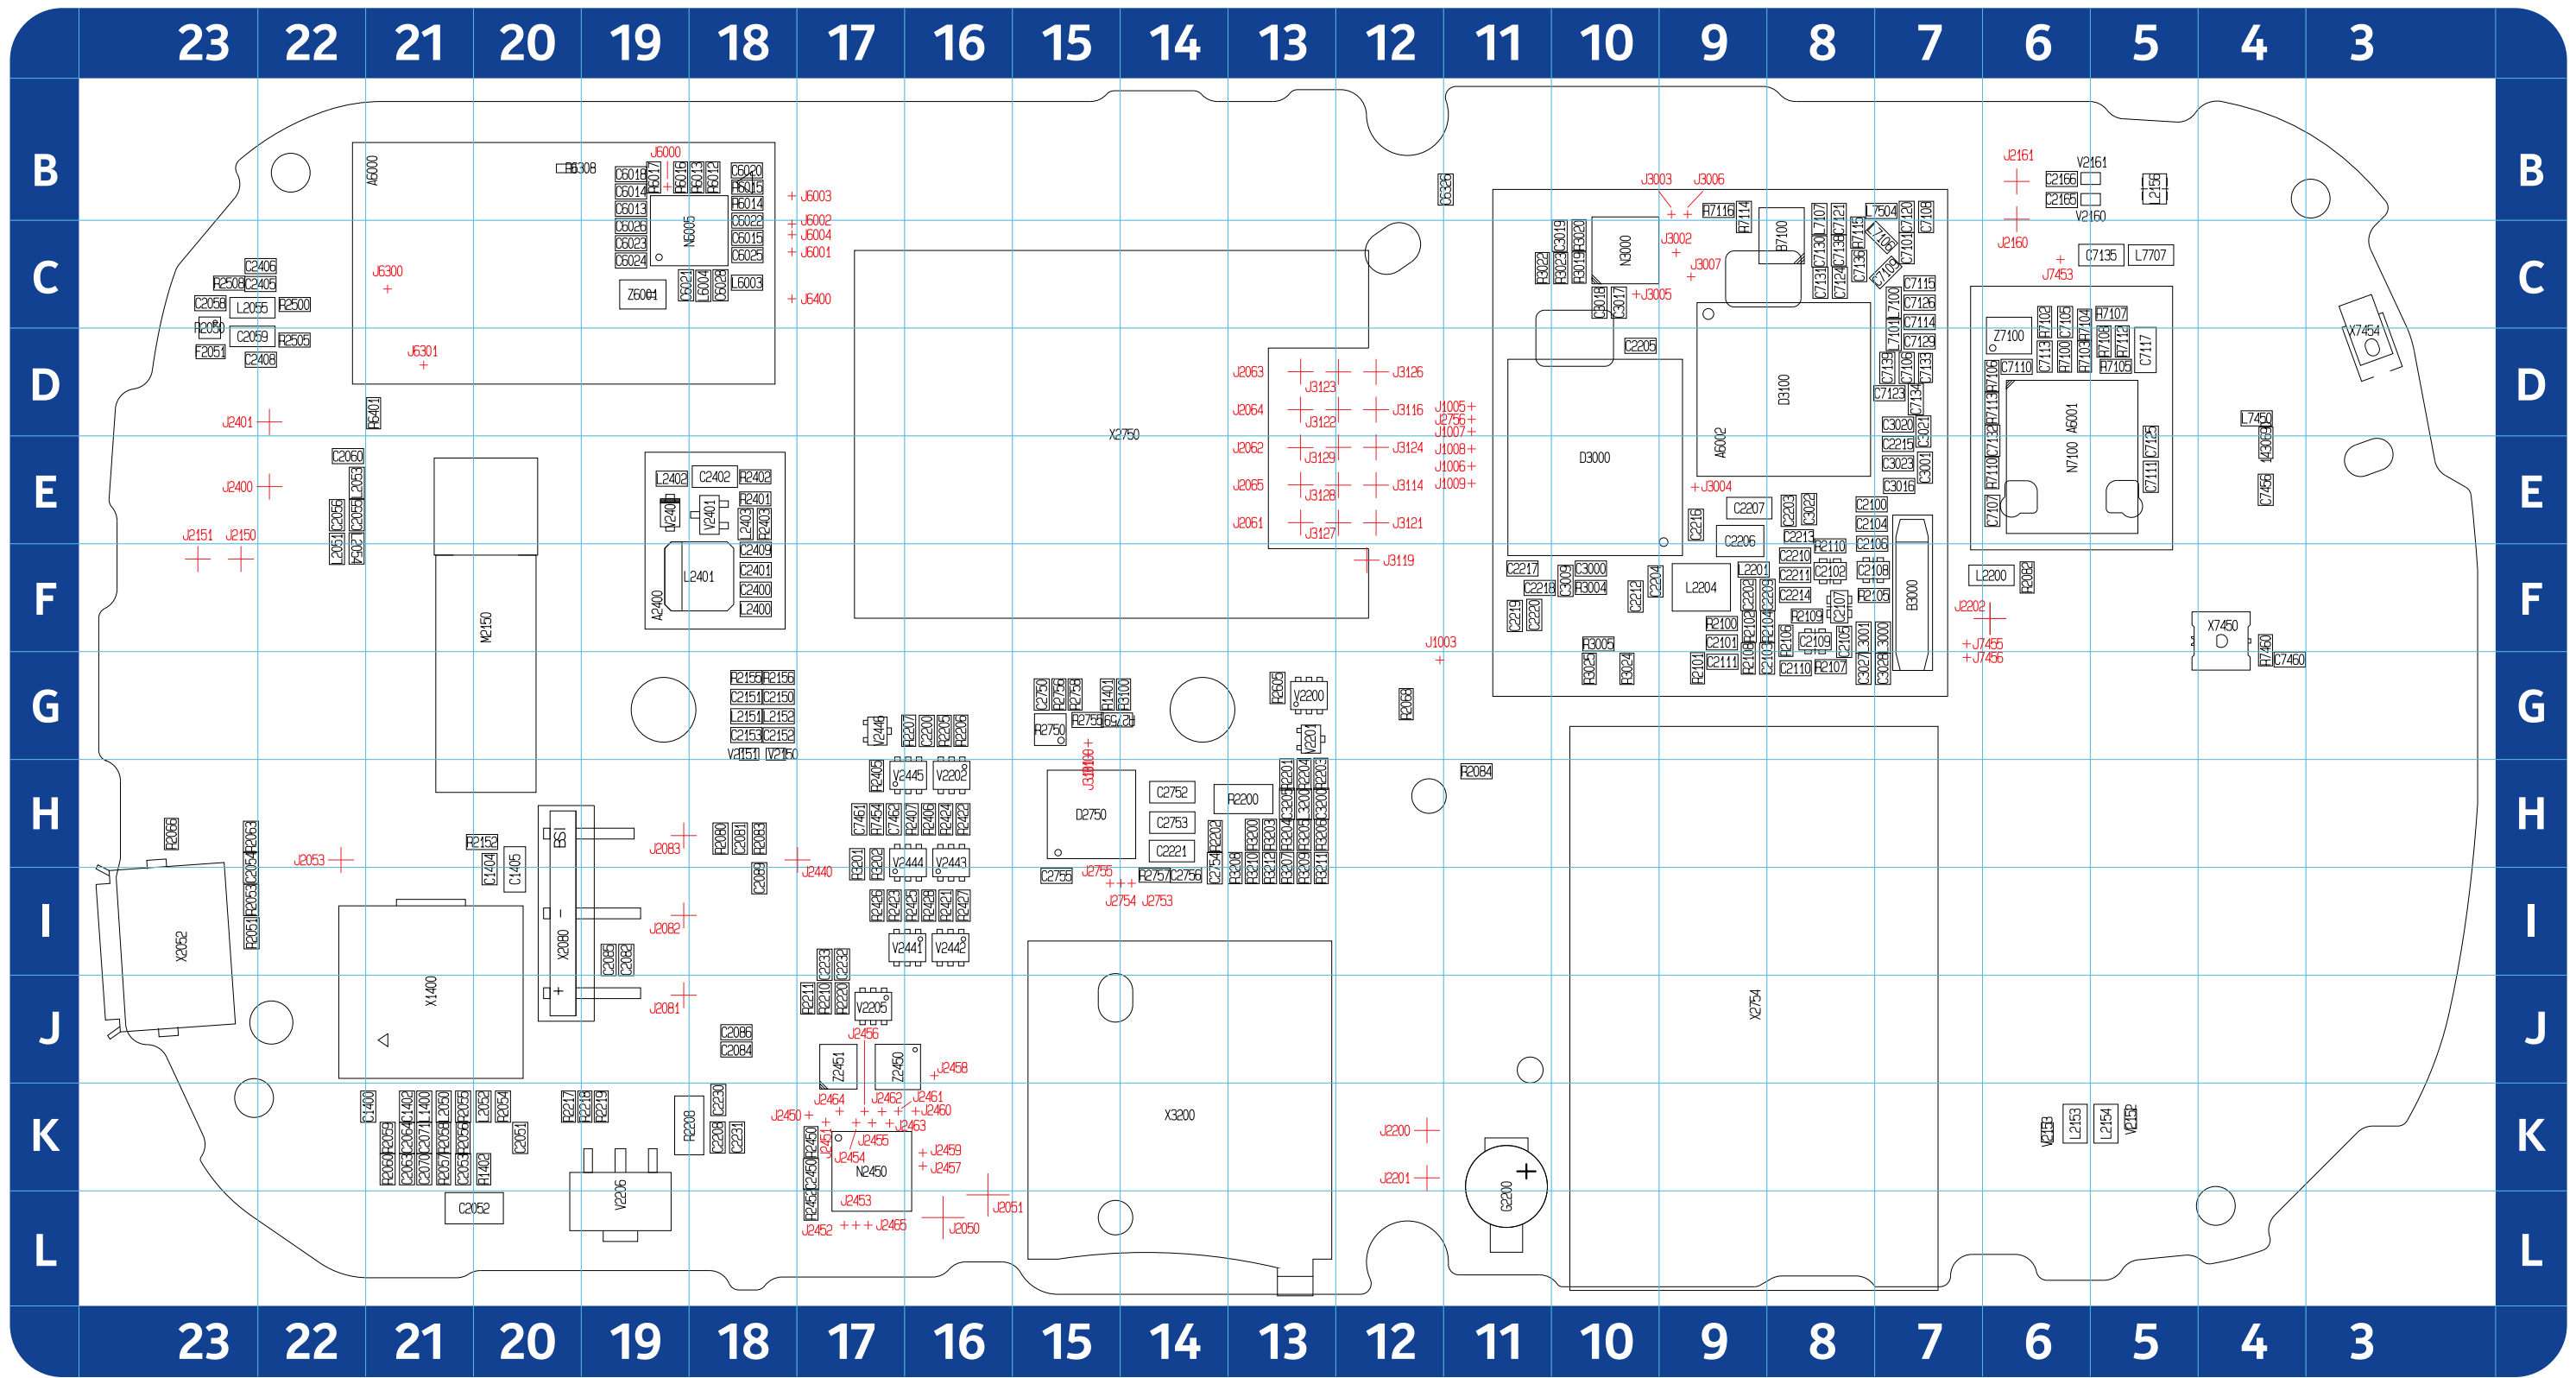

Service schematics

Nokia Asha 200

RM-761

07.11.2011

v1.0

IMPORTANT

This document is intended for use by authorized Nokia service centers only. Please use the document together with other documents such as the Service Manual and Service Bulletins.

1.0 First approved version.

Contents

- 1 Front page
- 2 X-GOLD, Power, HS USB, Camera, DUAL SIM easy swap
- 3 X-GOLD, Memory, MMC, Audio, AV connector
- 4 X-GOLD, Qwerty keyboard, Keyboard backlighting, Display interface
- 5 X-GOLD, RF part, BTH
- 6 Component finder top
- 7 Component finder bottom

RF Shield

	C7115	C7116	L7100	C7114	C7129	L7101	R7102	C7113
REL 1	3p9	3p9	15nH	2p7	2p7	5n6H	1K0	1nF
REL 2	2p7	2p7	22nH	1p8	1p8	5n6H	10K	120pF
REL 3	3p9	3p9	18nH	2p2	2p2	5n6H	10K	120pF
REL 4	3p9	3p9	18nH	2p2	2p2	5n6H	10K	120pF