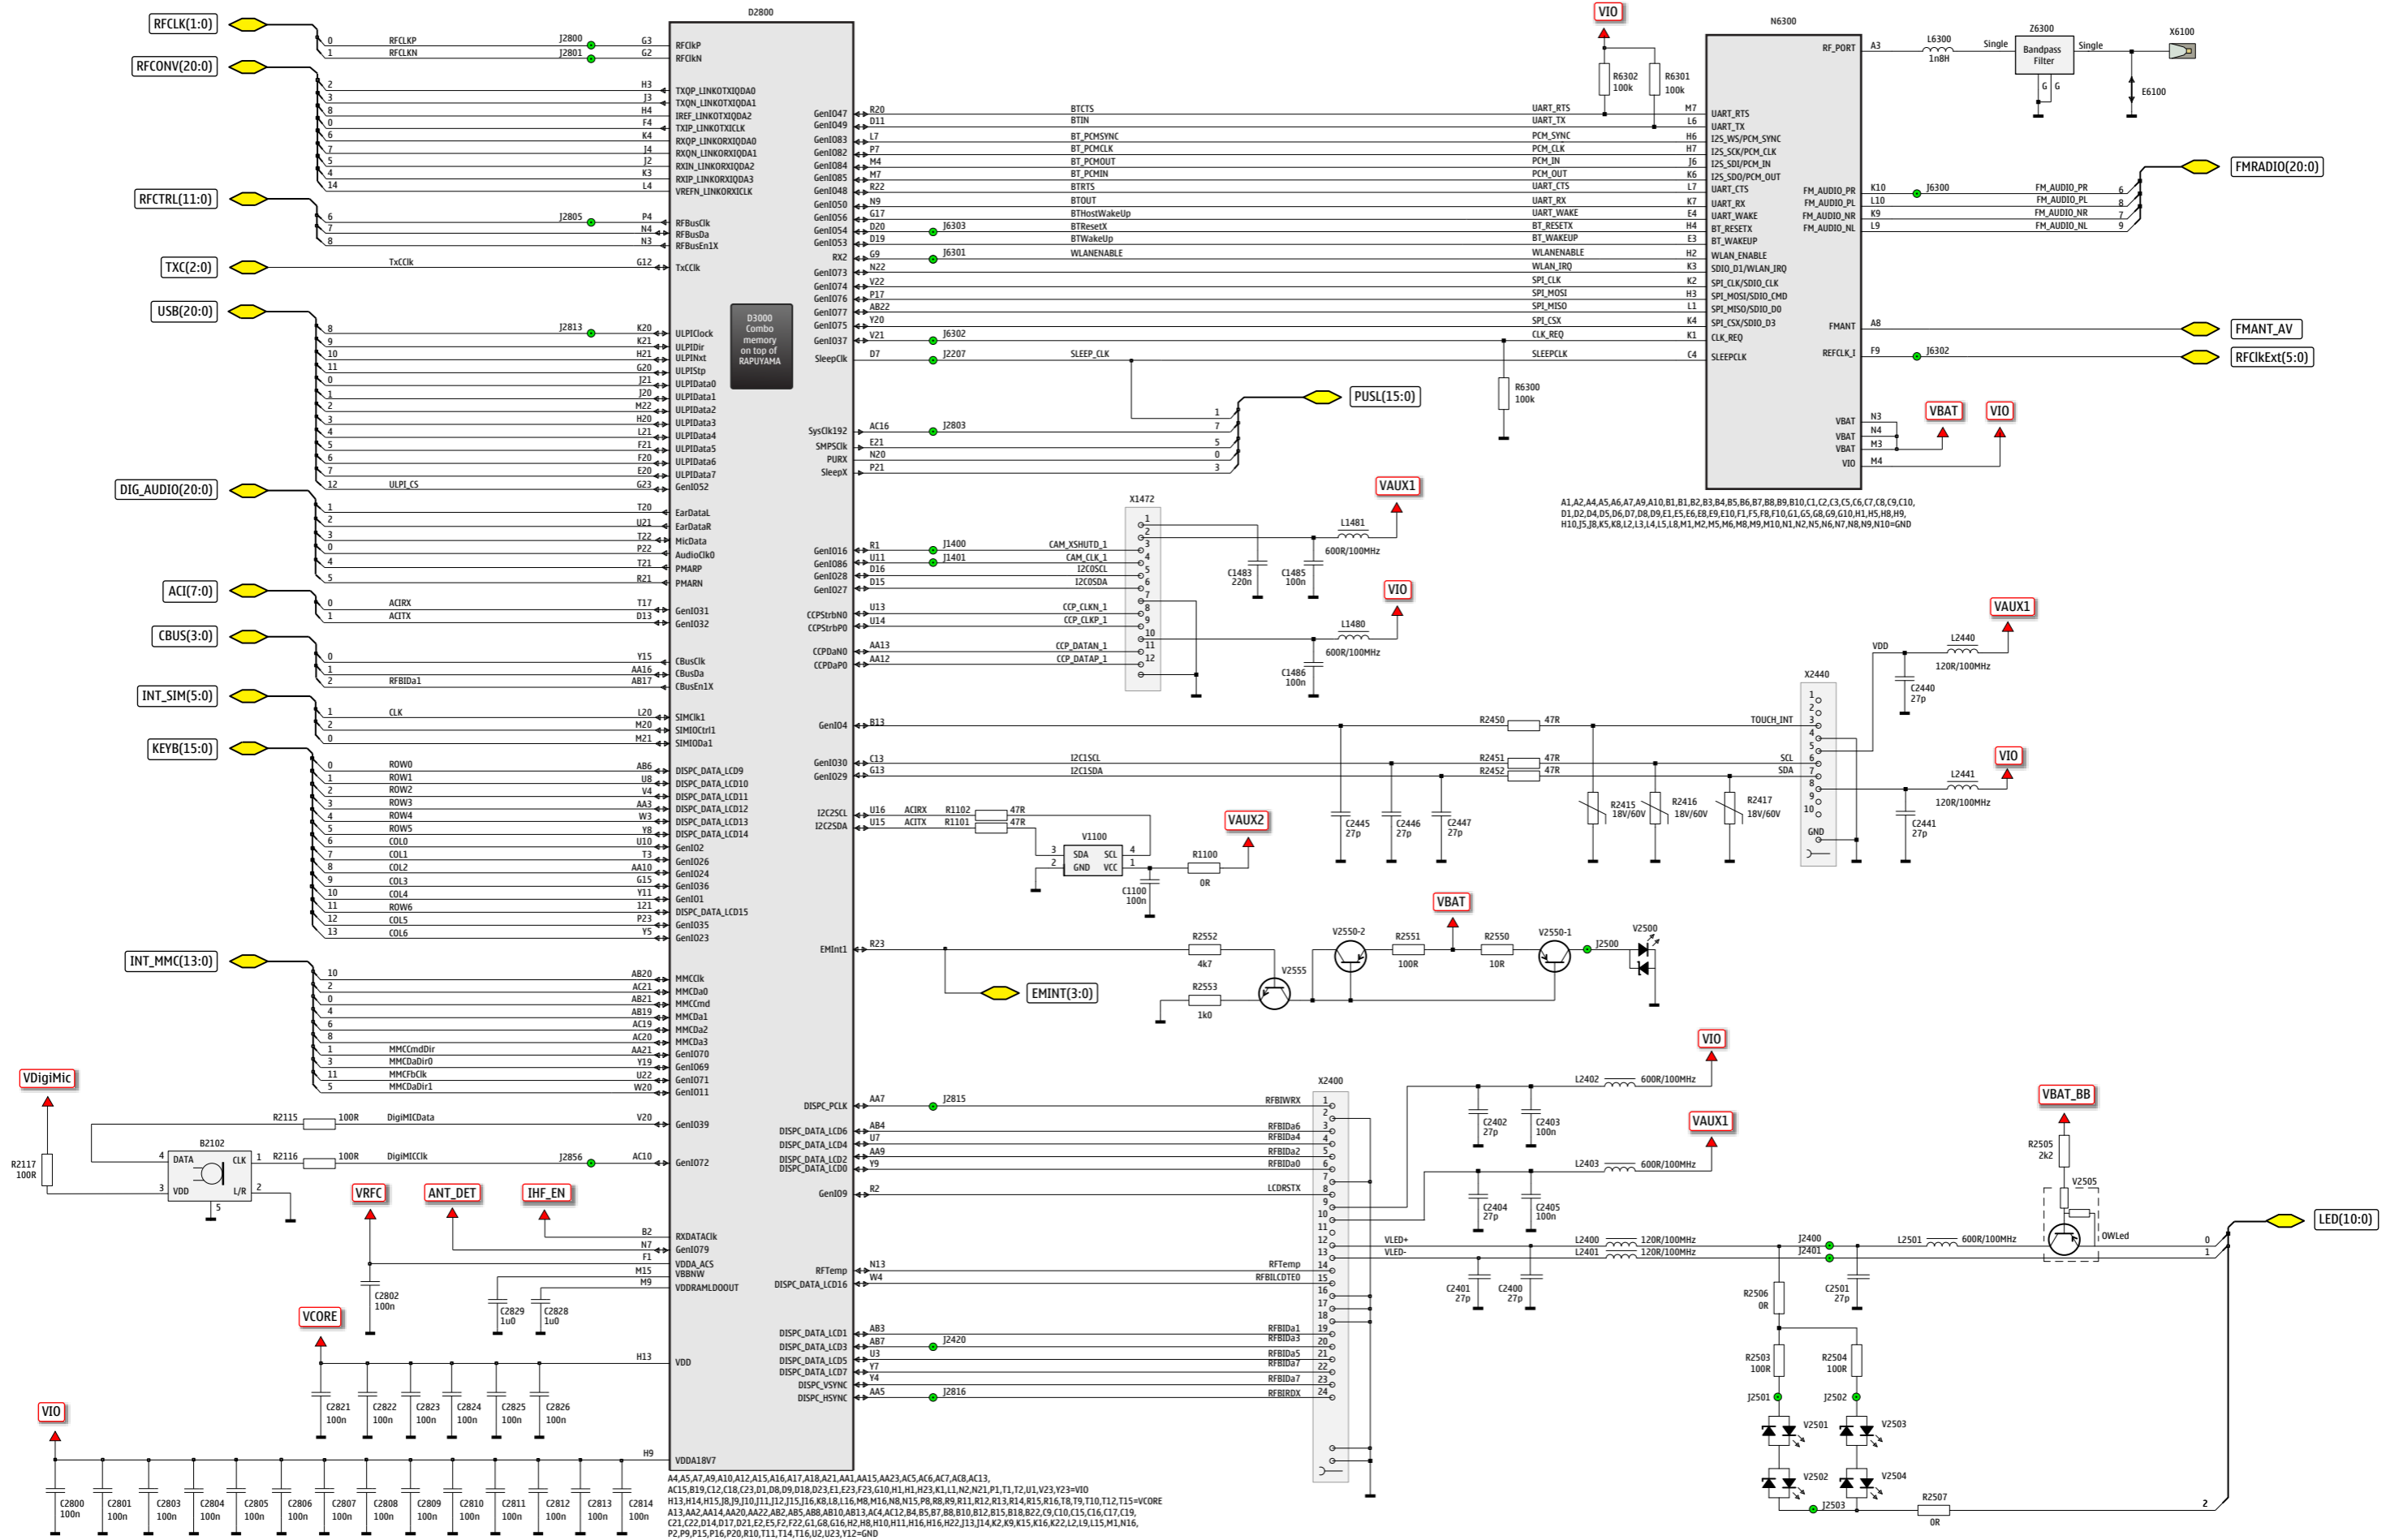

# Service schematics

## RM-763

### Version information

While every effort has been made to ensure that the document is accurate, some errors may exist. Please always check for the latest published version for this document.

If you find any errors in the document please send email to: [service.manuals@nokia.com](mailto:service.manuals@nokia.com)

A2,A10,B2,B4,B5,B8,C2,C5,C11,03,06,D15,D16,E2,F1,F7,F14,G11,G16,H4,H7,J8,J9,K7,  
 K8,K11,K13,L7,L9,L15,M13,N12,P7,P13,P14,R4,R6,R14,R15,R16,T  
 ,A1,A14,A15,A16,B1,B9,B15,B16,D1,F8,F15,H15,J15,K15,L13,N10,N15,N16,P5,P6,P11,R7,R8,T3,T10-VBAT\_BB4,T11,T14,T15,T16-GND