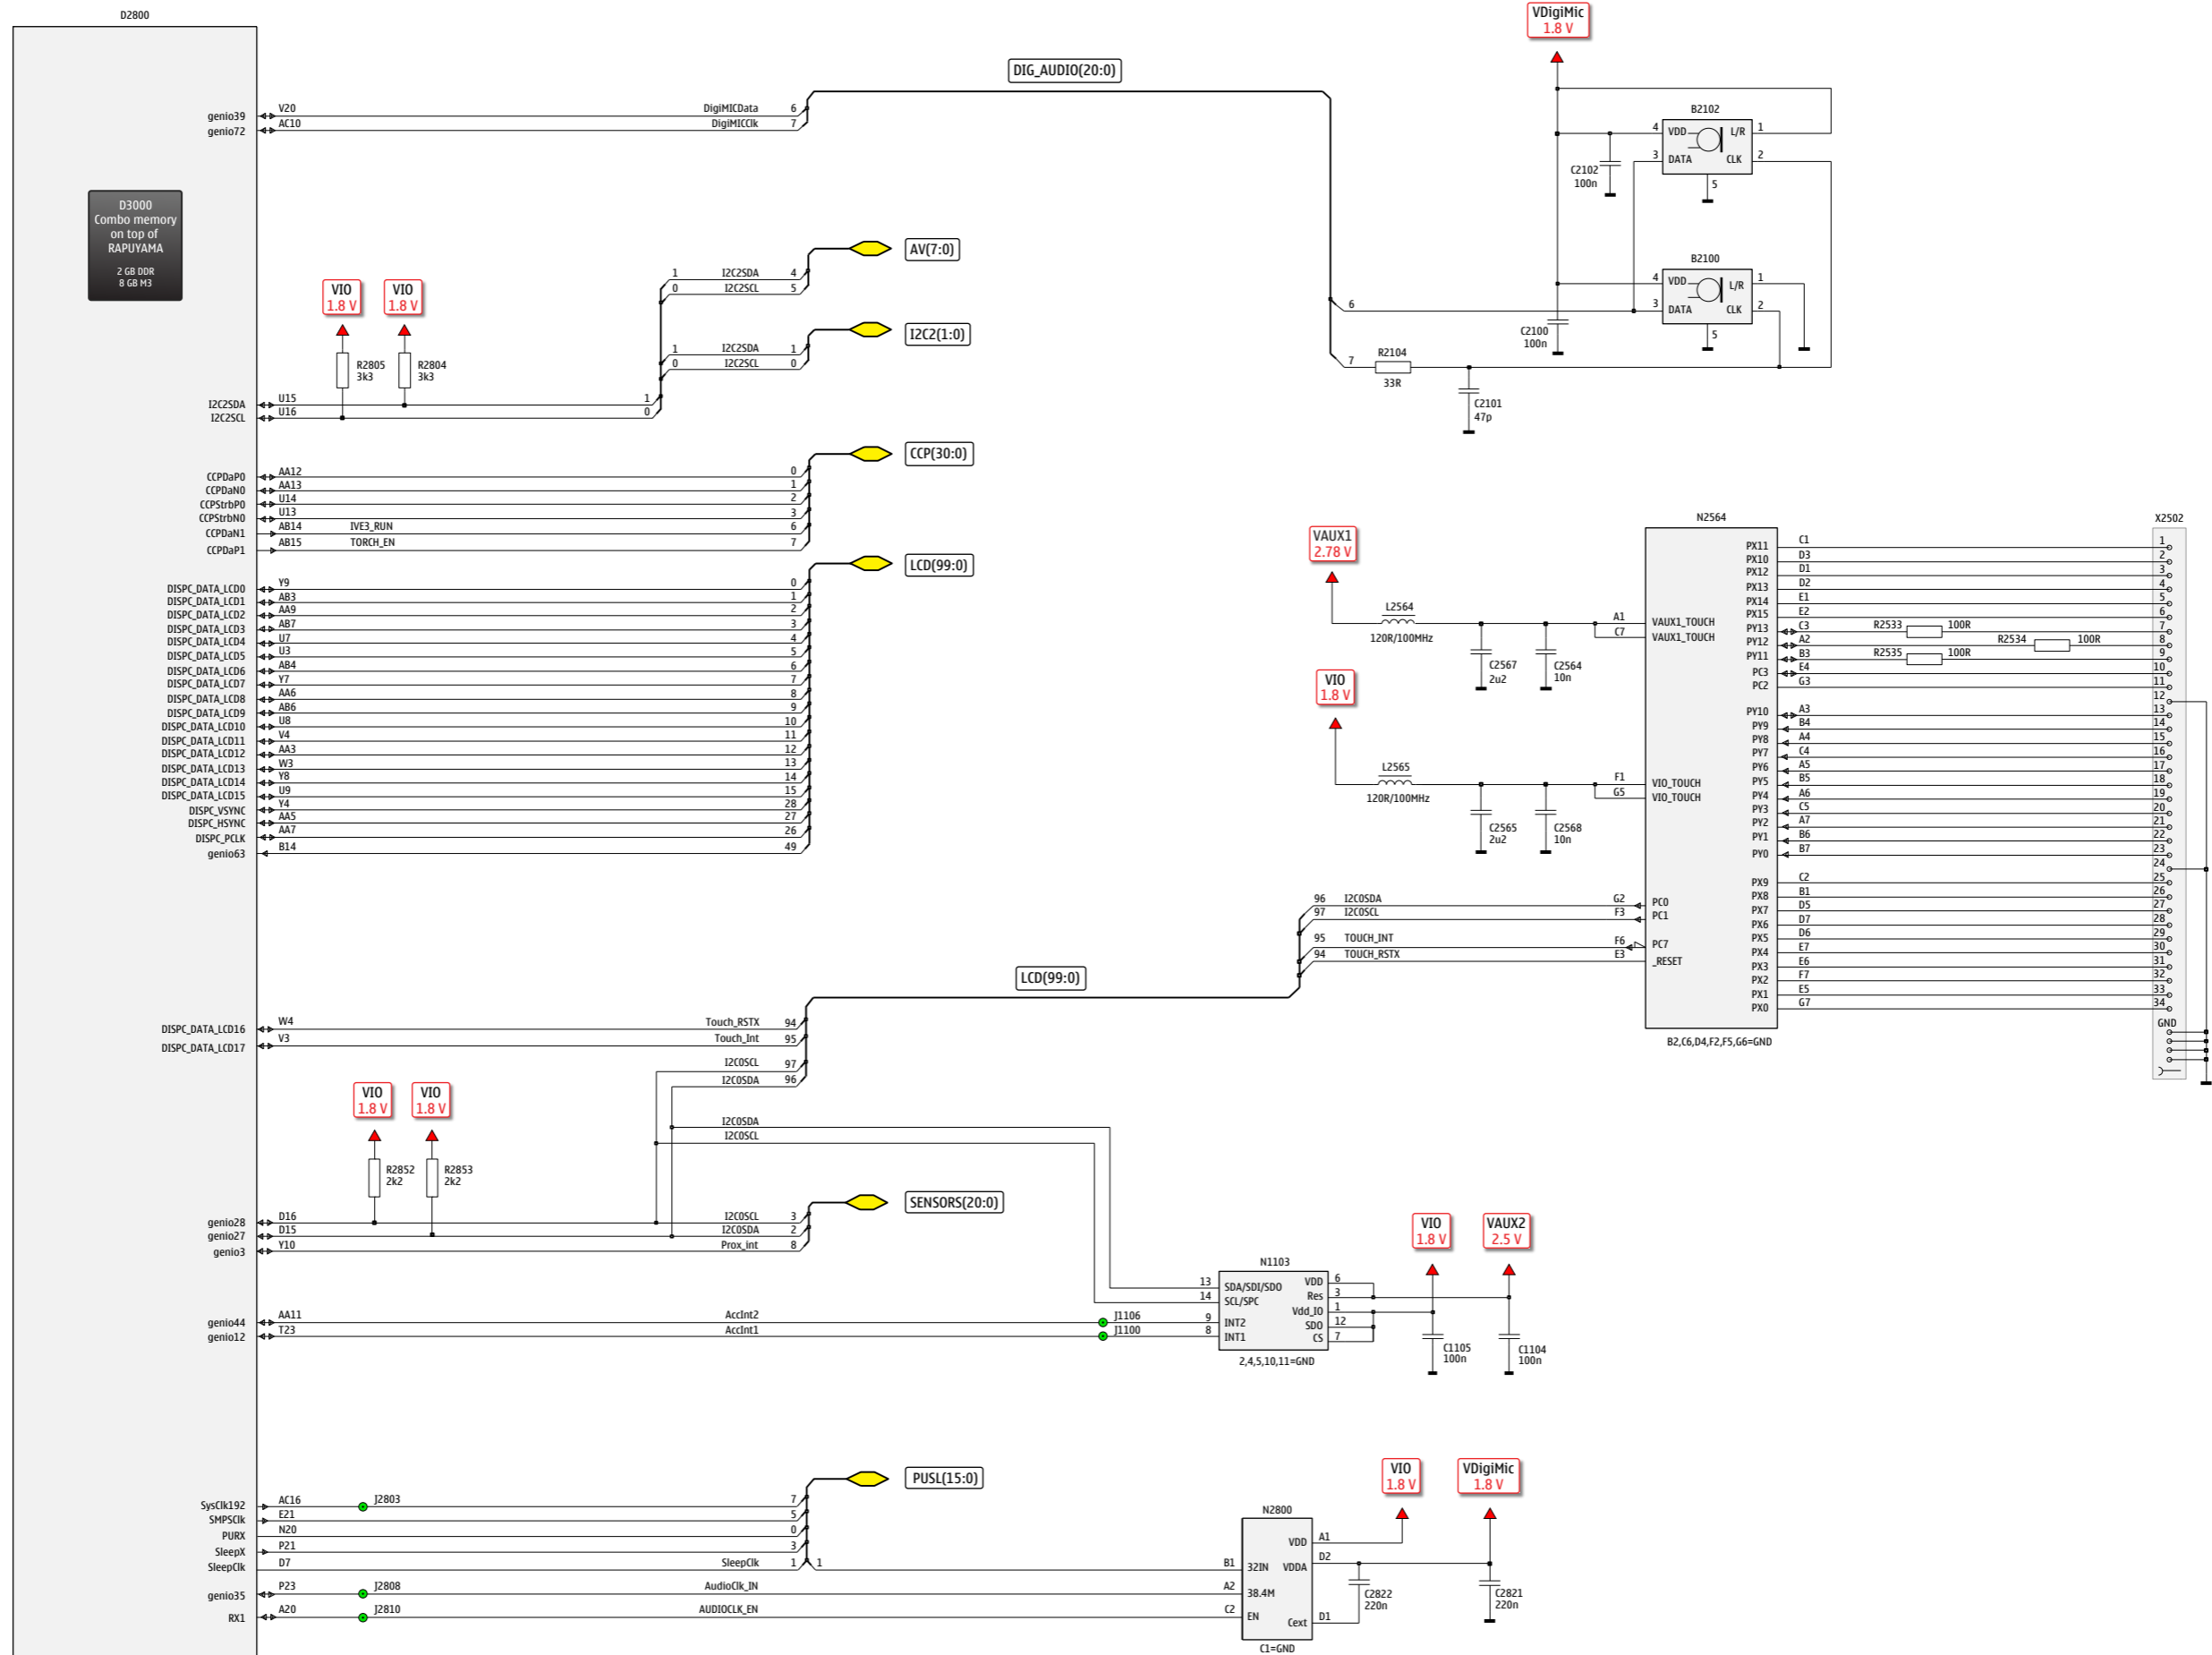

1.0 First approved version.

Contents

| | |
|--|----|
| Front page | 1 |
| Imaging processor, Display UI, Primary camera, Camera flash | 2 |
| RAPUYAMA, UI flex board, Volume key flex board | 3 |
| RAPUYAMA, Combo mem, Audio clk, Accelerometer, Microphones, Touch UI | 4 |
| GAZOO, Charging, HS USB, Power key, µSD connector, HW reset delay | 5 |
| GAZOO, Audio, UHJ flex board, SIM | 6 |
| BTH FM, WLAN, GPS | 7 |
| RF part | 8 |
| Component finder Main board top | 9 |
| Component finder Main board bottom | 10 |
| Component finder Flex boards | 11 |

A1,A2,A3,A4,A5,A7,A8,A14,A16,A18,A22,A23,B9,B10,B11,B12,B14,B19,B23,D1,D14,E2,E12,E14,E16,
 F10,F12,F14,F16,G12,G14,H7,H11,H12,H13,H14,H15,H11,H13,H15,H16,K5,K10,K11,K13,K15,K16,L11,
 L12,L13,L14,L15,L20,L22,M12,M14,R16,T15,U11,U14,U16,U23,V1,V2,V9,V12,V15,V17,V22,V23=GND

A4,A5,A7,A9,A10,A12,A15,A16,A17,A18,A21,AA1,AA14,AA15,AA23,AC5,AC6,AC7,AC8,AC13,AC15,B3,B19,C12, C18,C23,D1,D8,D9,D18,D23,E1,E3,E23,F23,G10,H1,H9,H23,K1,L1,N2,N21,P1,T1,T2,U1,V23,V29=VIO
H14,H15,J9,J9,J10,J11,J12,J15,J16,K9,L8,L16,M9,M15,M16,M8,M15,P9,P9,R11,R12,R13,R14,R15,B16,T8,T9,T10,T12,T15=VCORE
A13,AA2,AA14,AA20,AA22,AB2,AB5,AB8,AB10,AB13,AC4,AC12,B4,B5,B7,B8,B10,B12,B15,B18,B22,C9,C10,C15,C16,C17,C19,C21,C22,D14,D17,D21,E2, E5,F2,F3,F22,G1,G8,G16,H2,H8,H10,H11,H16,H22,J13,J14,K2,K9,K15,K16,K22,L2,L19,L15,M1,N16,P2,P9,P15,P16,P20,R10,T11,T14,T16,U2,U23,Y12=GND