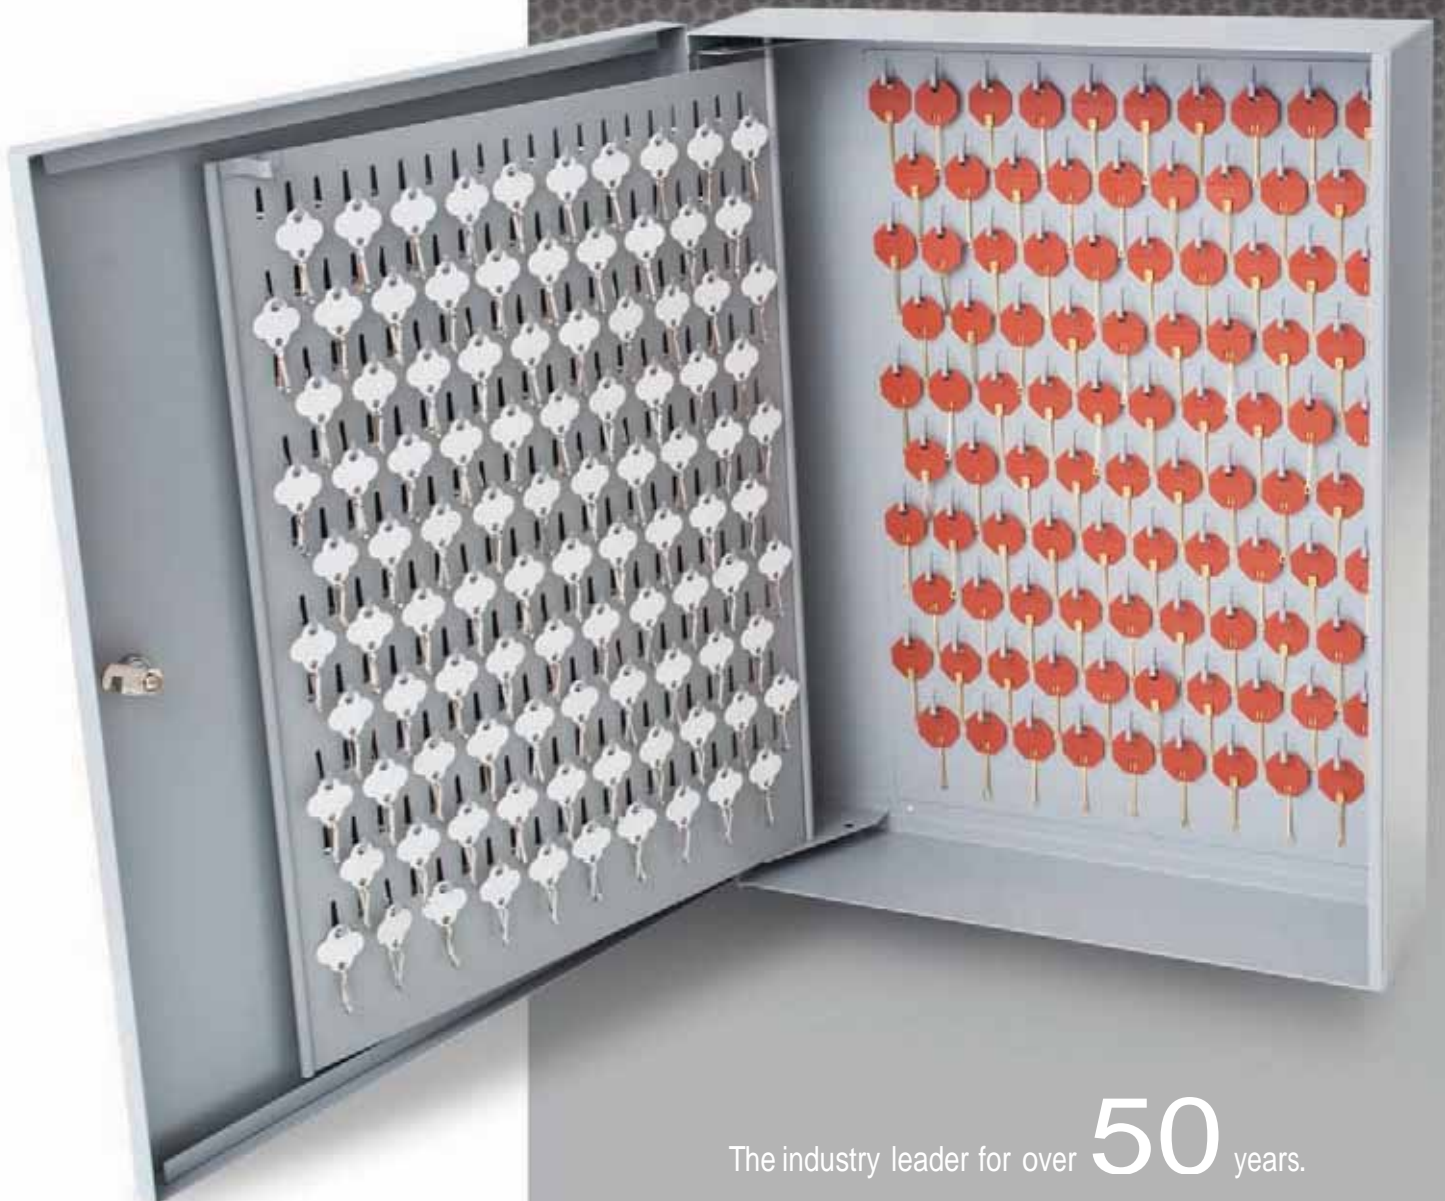

The industry leader for over **50** years.