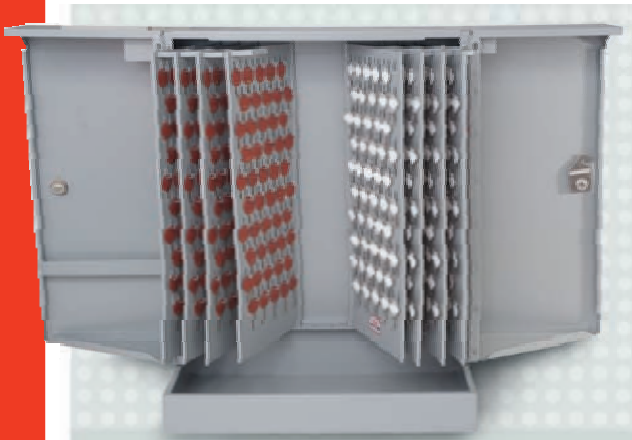

Diplomat Table Key Cabinet

The functional design of the Diplomat makes it a high capacity unit of unusual flexibility. Features 5 to 12 “Swingomatic” key panels and has “Vistascope” doors which open to the cabinet’s full depth. This assures full visibility and accessibility. The Diplomat’s doors have “no-sag” piano-type hinges, and are equipped with chrome plated locking door handles and two keys.

Color: Gray, 18 Gauge Cold Rolled Steel

DIMENSIONS: 30" h x 24" w x 10½" d

		Complete System (With All Accessories)			Single Identification System (One Key Tag System)			Cabinet Only (Only Hook Labels Supplied)			Estimated Shipping Wt. (lbs.)
Included Key Capacity	Max Capacity	Model Number	Item Number	List Price	Model Number	Item Number	List Price	Model Number	Item Number	List Price	
500	1200	DWT-500-S	T2540	$1429.00	WT-500-1	T2530	$1099.00	WT-500	T2520	$816.00	100
600	1200	DWT-600-S	T2570	$1597.00	WT-600-1	T2560	$1211.00	WT-600	T2550	$911.00	107
700	1200	DWT-700-S	T2600	$1823.00	WT-700-1	T2590	$1326.00	WT-700	T2580	$1003.00	113
800	1200	DWT-800-S	T2630	$1914.00	WT-800-1	T2620	$1403.00	WT-800	T2610	$1062.00	120
900	1200	DWT-900-S	T2660	$2089.00	WT-900-1	T2650	$1517.00	WT-900	T2640	$1159.00	127
1000	1200	DWT-1000-S	T2690	$2239.00	WT-1000-1	T2680	$1597.00	WT-1000	T2670	$1213.00	135
1100	1200	DWT-1100-S	T2720	$2391.00	WT-1100-1	T2710	$1707.00	WT-1100	T2700	$1312.00	142
1200	1200	DWT-1200-S	T2750	$2463.00	WT-1200-1	T2740	$1804.00	WT-1200	T2730	$1383.00	150

Additional accessory panels: P/100 Standard, PP/10 Prison Panel