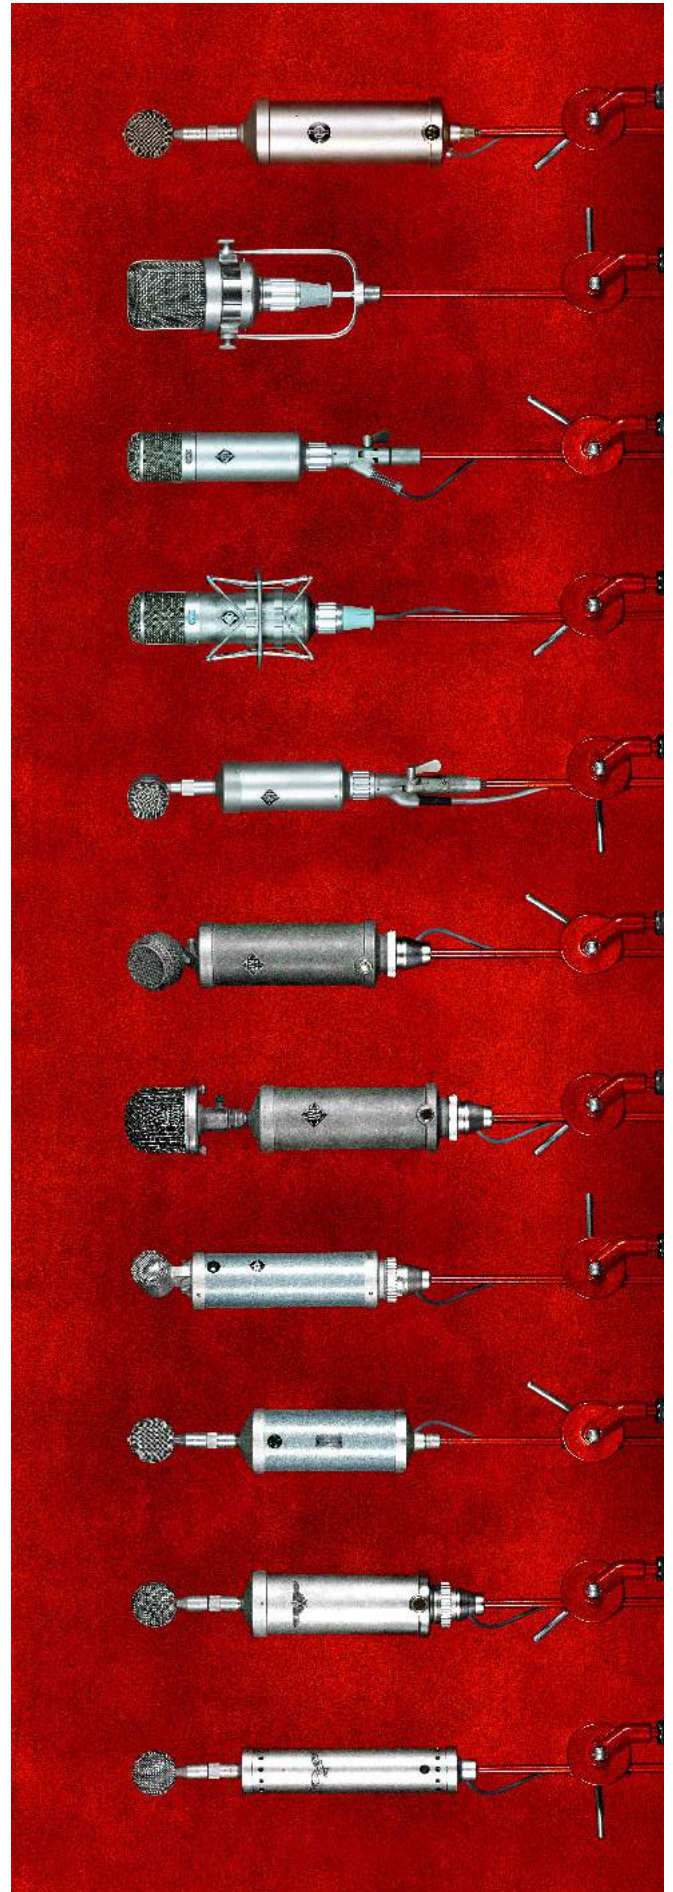

MICROPHONES

ICP's arsenal of standard microphones is complemented by a unique collection of vintage ribbon and condenser mics, including a large selection of stereo pairs, all available at no extra cost.

Our vintage Neumann collection of over 30 condenser mics includes models from as early as 1927, and several rare WWII period types. The bottles, kapsels and power supplies are all maintained with only original vintage parts to preserve their unique sound quality.

ICP's full lineup includes more than 200 mics from the following manufacturers:

AEA
AKG
Audix
Audio Technica
Beyer
Blue
Brühl & Kjaer
CAD
Calrec
Coles
Crown
C-Ducer
Electrovoice
Gefell
Groove Tubes
LMT
Manley
Milab
Neumann
Oktava
RCA
Royer
RTF
Schoeps
Sennheiser
Shure
Sony
Standard Electric
Telefunken
Yamaha SubKick