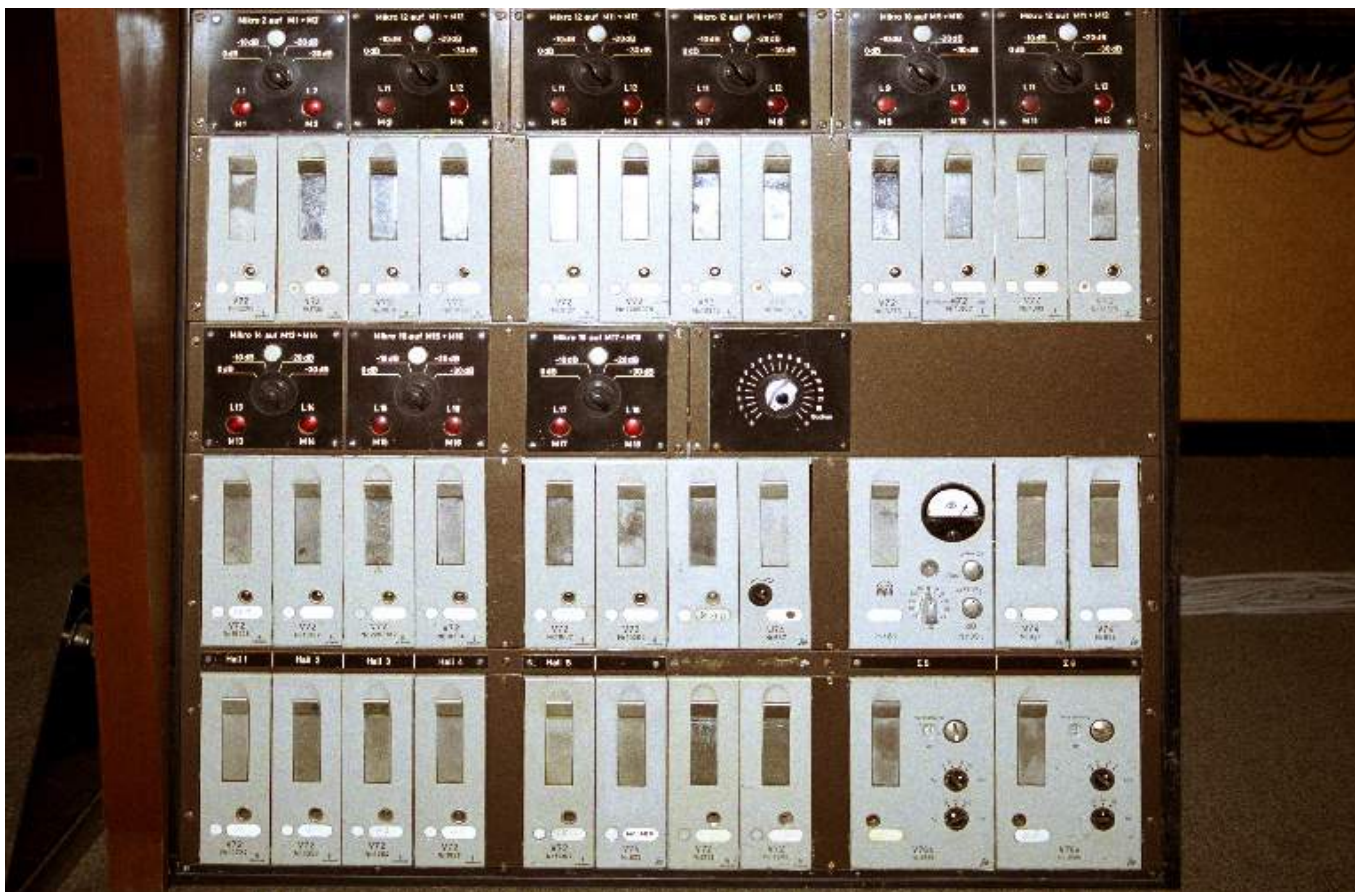

Mic pre amps are V72's, and there's a couple of tube compressors and even a tube oscillator for calibration.