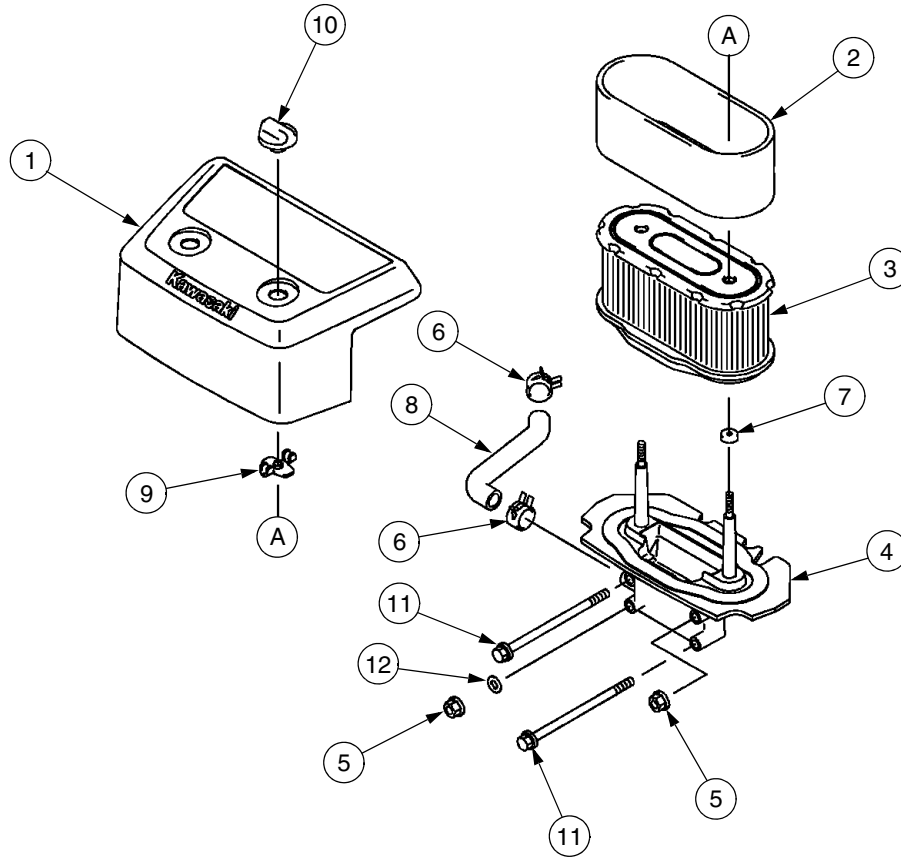

AIR FILTER

REF. NO.	PART NUMBER	DESCRIPTION	QTY.
1	KM-11011-7003	Case, Air Filter	1
2	KM-11013-7009	Element, Air Filter	1
3	KM-11013-7027	Element, Air Filter	1
4	KM-16060-7014	Pipe, Intake	1
5	KM-92015-1193	Nut	2
6	KM-92037-2079	Clamp	2
7	KM-92055-7005	O-Ring	2
8	KM-92191-7006	Tube	1
9	KM-92210-7004	Nut	2
10	KM-92210-7015	Nut	2
11	KM-130B06105	Bolt, Flanged	3
12	KM-411B0600	Washer, Plain	1