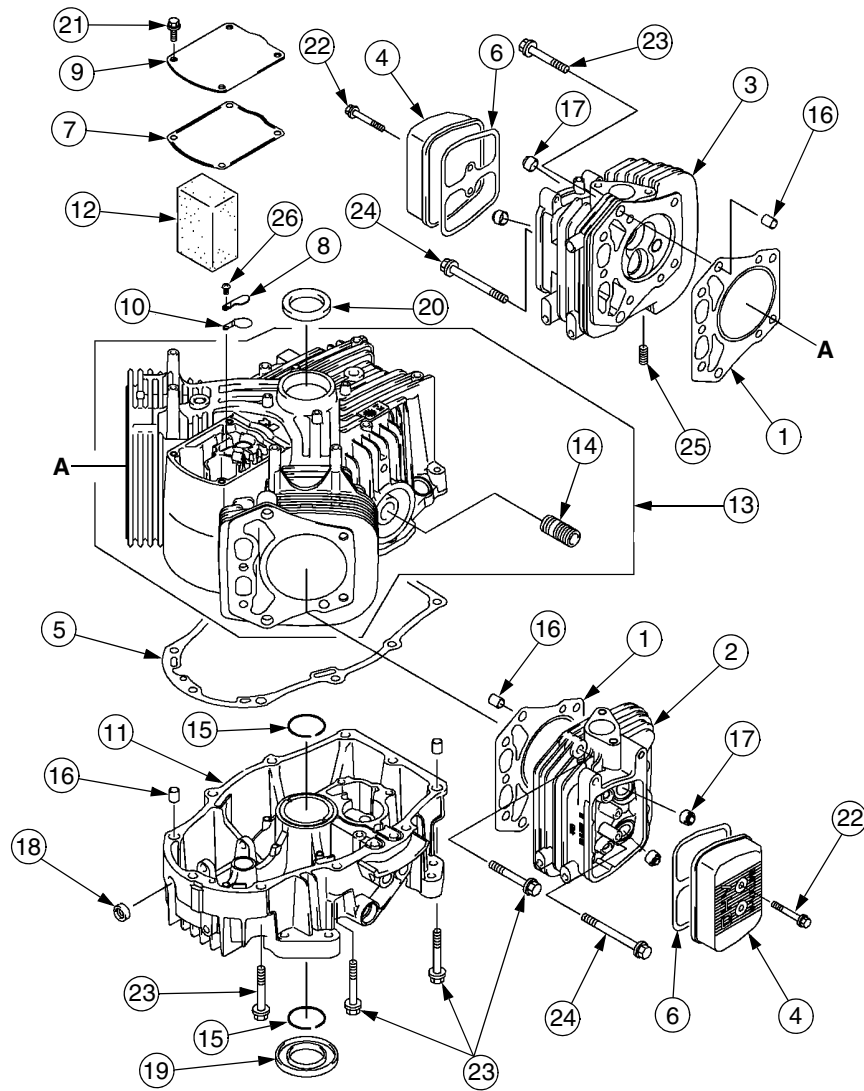

CYLINDER/CRANKCASE

REF. NO.	PART NUMBER	DESCRIPTION	QTY.	REF. NO.	PART NUMBER	DESCRIPTION	QTY.
1	KM-11004-7006	Gasket, Head	2	14	KM-59071-2079	Joint	1
2	KM-11008-7012	Head, Complete- Cylinder #2	1	15	KM-92033-7004	Ring, Snap	2
3	KM-11008-7013	Head, Complete- Cylinder #1	1	16	KM-92043-7001	Pin	6
4	KM-11022-7002	Case, Rocker	2	17	KM-92049-7001	Seal, Oil, RVC2, 6 x 11 x 10.2	4
5	KM-11060-7012	Gasket, Crankcase Cover	1	18	KM-92049-7005	Seal, Oil, SO 8 x 14 x 5 HS	1
6	KM-11060-7013	Gasket, Rocker Case	2	19	KM-92049-7011	Seal, Oil, SD 35 x 62 x 8 L HS	1
7	KM-11060-7014	Gasket, Breather	1	20	KM-92049-7014	Seal, Oil, SD 35 x 52 x 7 R HS	1
8	KM-13271-7006	Plate	1	21	KM-130B0612	Bolt, Flanged	4
9	KM-14091-7004	Cover	1	22	KM-130B0640	Bolt, Flanged	4
10	KM-16126-7001	Valve	1	23	KM-130T0850	Bolt, Flanged	18
11	KM-49015-7039	Cover, Crankcase	1	24	KM-130T0875	Bolt, Flanged	2
12	KM-49109-7003	Element, Breather	1	25	KM-172G0818	Bolt, Stud	4
13	KM-49120-7037	Crankcase - Complete	1	26	KM-214B0408	Screw, Pan	1