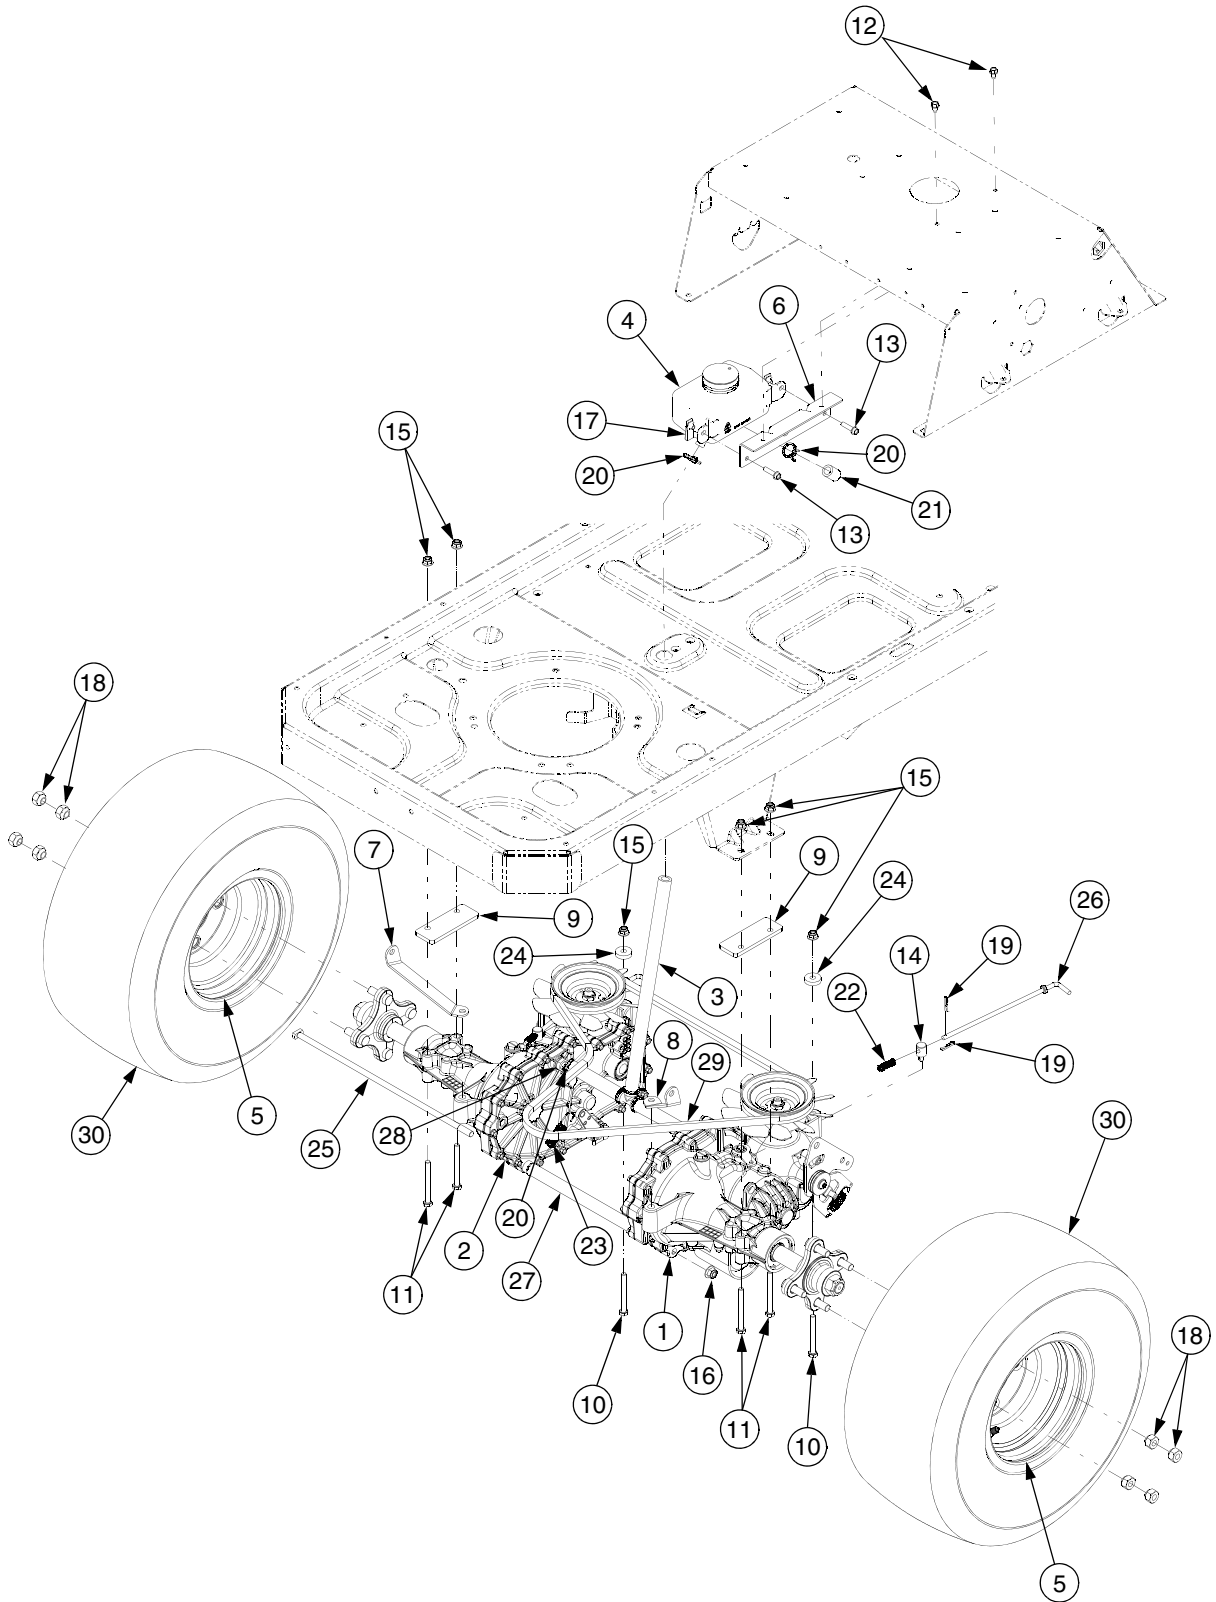

REAR DRIVE AND WHEELS

REAR DRIVE AND WHEELS

REF. NO.	PART NUMBER	DESCRIPTION	QTY.
1	618-04464	Transmission Assembly, RH	1
2	618-04465	Transmission Assembly, LH	1
3	618-04466	Breather Assembly	1
4	631-04223	Tank, Expansion	1
5	634-0246A	Rim Assembly	2
	734-0255	Valve Assembly	2
6	703-05938	Bracket, Expansion Tank Mntg.	1
7	703-05940	Brace, Transmission LH	1
8	703-05941	Brace, Transmission RH	1
9	703-05989	Spacer, Transmission	2
10	710-0176	Screw, Hex Cap, 5/16-18 x 2.75 GR5	2
11	710-0189	Screw, Hex Cap, 5/16-18 x 3.0 GR5	2
12	710-0599	Screw, Hex Washer Head Tapp, ... 1/4-20 x .5	2
13	710-0788	Screw, Hex Washer Head Tapp, ... 1/4-20 x 1.0	2
14	711-1530	Ferrule	2
15	712-04063	Nut, Hx Flnge Insert Lck, 5/16-18 GrF	6
16	712-04065	Nut, Hx Flnge Insert Lck, 3/6-16 GrF	1
17	712-04092	Nut, Speed, 1/4-20	2
18	712-3050	Nut, Lug, 7/16-14	8
19	714-0104	Pin, Internal Cotter	4
20	726-04059	Clamp, Hose	4
21	731-05785	Cap, 1/2" ID	1
22	732-0335	Spring, Compression, .405 x 1.17 ...	2
23	732-04434	Spring, Extension	2
24	736-04267	Washer, Flat, .35 x 1.0 x .25	2
25	738-04251	Rod, .337 x 14.75	1
26	747-04636	Rod, Bypass	2
27	750-04759A	Tube, 7/16 x 3/4 x 11.3	1
28	751-10511	Fitting, Straight, 9/16 x 1/2	2
29	754-04043	V-Belt, Type A Sec x 57.7	1
30	734-1873	Tire, 20 x 10 x 8	2