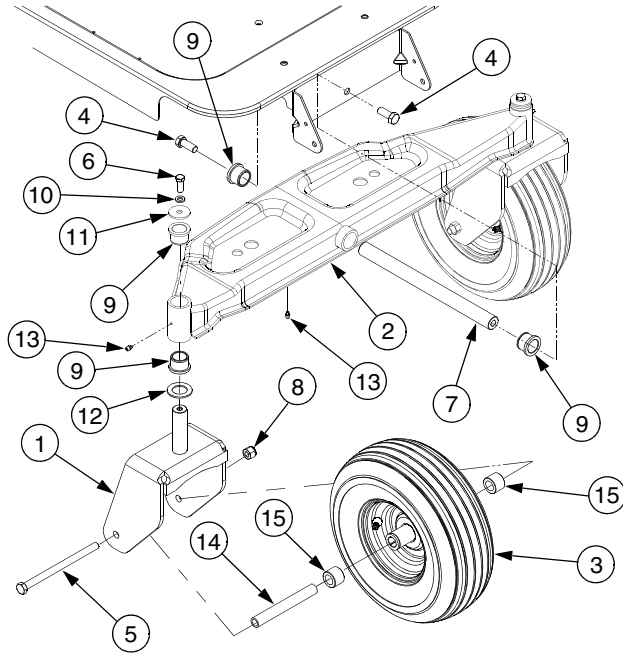

FRONT AXLE

REF. NO.	PART NUMBER	DESCRIPTION	QTY.
1	603-04370	Bracket, Castor Wheel	2
2	603-04385	Axle, Front Pivot	1
3	634-04321A	Wheel Assembly, 13 x 5-6	2
	734-04255	Tire, 13 x 5-6	2
4	710-04186	Screw, Hex Lock, ...	2
		1/2-13 x 1.25 GR5	
5	710-04652	Screw, Hex Cap, 1/2-20 x 7.25 Gr5	2
6	710-0514	Screw, Hex Cap, 3/8-16 x 1.0 GR5	2
7	711-04228	Shaft, Axle	1
8	712-3058	Nut, Hex Insert Lock, 1/2-13 GRB	2
9	731-05500	Bearing, Flange, 1.0 x 1.246	6
10	736-0169	Washer, Lock, 3/8	2
11	736-0227	Washer, Flat, .39 x 1.5 x .134	2
12	736-0250	Washer, Flat, 1.0 x 1.75 x .10	2
13	737-3000	Fitting, Lube, 3/16 Drive	3
14	750-04775A	Spacer, .51 x .75 x 5.825	2
15	750-04792	Hub, .76 x 1.23 x .92	4