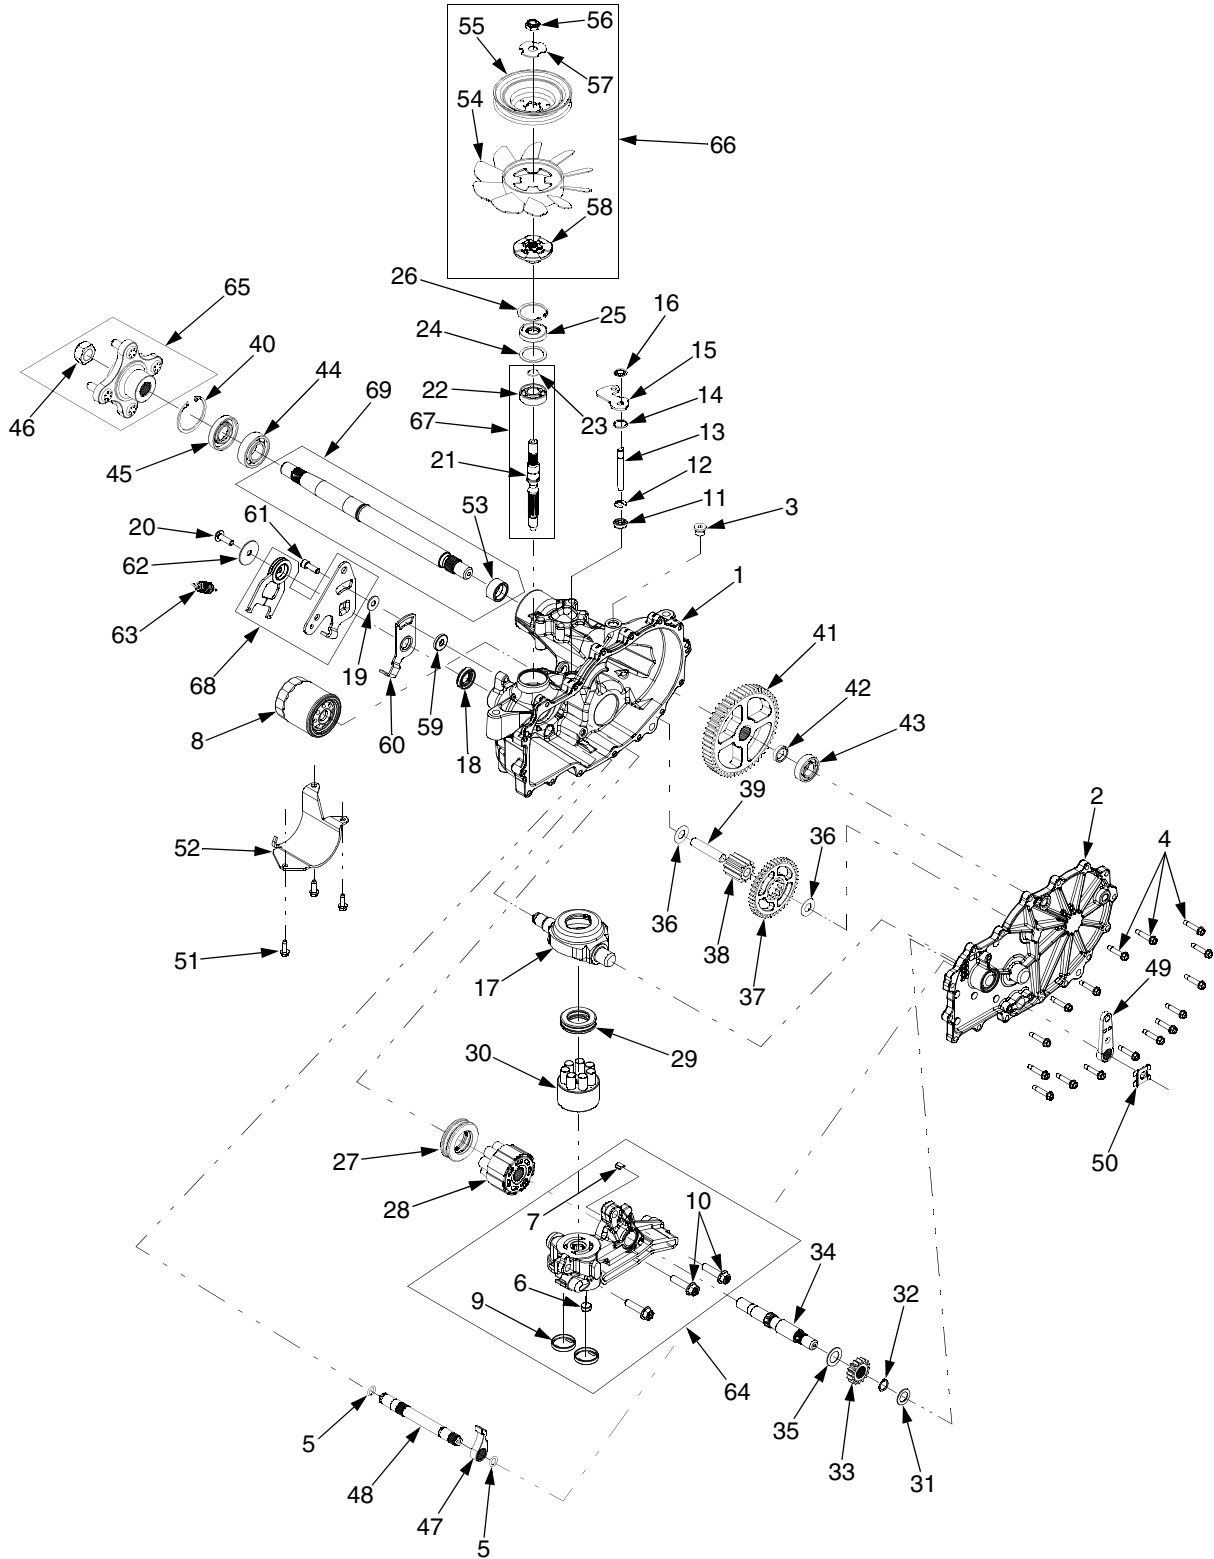

RH TRANSMISSION

RH TRANSMISSION

REF. NO.	PART NUMBER	DESCRIPTION	QTY.	REF. NO.	PART NUMBER	DESCRIPTION	QTY.
1	HG-71415	Housing Assembly, Main RH	1	36	HG-50132	Washer, HT, .5 x 1.0 x .032 ..	2
2	HG-71572	Side Cover Assembly, RH	1	37	HG-52148	Gear, 43T	1
3	HG-9005110-5600	Plug, SAE #6	1	38	HG-52583	Gear, 11T	1
4	HG-51190	Screw, Hex Self Tapping, ... 1/4-20 x 1.25	16	39	HG-51083	Pin, Jackshaft	1
5	HG-51804	O-Ring	2	40	HG-50859	Ring, Retaining, 2.06 Int.	1
6	HG-52246	Plug, Rubber		41	HG-52108	Gear, 54T	1
7	HG-51448	Plate, Bypass	1	42	HG-52161	Spacer, .75 x 1.0 x .257	1
8	HG-52114	Filter, Oil	1	43	HG-44121	Bearing, Ball, .75 x 40 x 12	1
9	HG-52162	Seal, Plug, 1.25 x .25	2	44	HG-50771	Bearing, Ball, 1.0 x 52 x 15	1
10	HG-52137	Screw, 3/8-16 x 1.5 Patched	3	45	HG-50772	Seal, Lip, 25 x 52 x 10	1
11	HG-51626	Seal, Lip, .375 x .75 x .25	1	46	HG-50863	Nut, Hex Lock, 3/4-16	1
12	HG-51628	Ring, Retaining, .375 Ext.	1	47	HG-52641	Pawl, Brake	1
13	HG-52136	Rod, Bypass	1	48	HG-52651	Shaft, Inboard Brake	1
14	HG-51627	Ring, Retaining, .75 Int.	1	49	HG-52639	Handle, Brake	1
15	HG-52742	Arm, Bypass	1	50	HG-52027	Clip, Retaining	1
16	HG-51630	Ring, Retaining, .375 Push ...	1	51	HG-50752	Screw, Hex Cap, 1/4-20 x .75	3
17	HG-51048	Swashplate, Trunnion	1	52	HG-52257	Guard, Filter, RH	1
18	HG-51140	Seal, Lip, 18 x 32 x 7	1	53	HG-52642	Spacer, .91 x 1.02 x .625	1
19	HG-44130	Washer, Flat, 11/32 x 7/8 x 1/16	1	54	HG-52365	Fan, 7" 10 Blade	1
20	HG-51812	Screw, 5/16-24 x 1.0	1	55	HG-52364	Pulley, 4.5	1
21	HG-51062	Shaft, Input	1	56	HG-51244	Nut, Hex Insert Lock, 1/2-20	1
22	HG-50315	Bearing, Ball, 17mm x 40 x 12	1	57	HG-51523	Washer, OD Slotted	1
23	HG-2000022	Ring, Wire Retaining, .561	1	58	HG-52366	Hub	1
24	HG-50951	Spacer	1	59	HG-52527	Spacer, .32 x 1.005 x .179	1
25	HG-51161	Seal, Lip, 17 x 40 x 7	1	60	HG-51945	Arm, Neutral RH	1
26	HG-50329	Ring, Retaining	1	61	HG-51616	Screw, Hx Patch, 5/16-24 x 1.0	1
27	HG-51462	Bearing, Thrust	1	62	HG-51950	Washer, .34 x 1.5 x .062	1
28	HG-71579	Cylinder Block - Motor	1	63	HG-51833	Spring, Extension	1
29	HG-50551	Bearing, Thrust Ball	1	64	HG-71580	Kit, Center Section RH	1
30	HG-70723	Block, Cylinder	1	65	HG-71445	Kit, Hub	1
31	HG-44371	Washer, Flat, 5/8 x 1.0 x .05	1	66	HG-71351	Kit, Fan-Pulley	1
32	HG-44145	Ring, Retaining	1	67	HG-71443	Kit, Input Shaft	1
33	HG-52149	Gear, 16T	1	68	HG-71588	Kit, Return Assembly	1
34	HG-52150	Shaft, Motor	1	69	HG-71570	Kit, Axle Shaft	1
35	HG-51069	Washer, .71 x 1.16 x .04	1		HG-71410	Kit, Seal	1
					HG-71459	Hub Puller	1