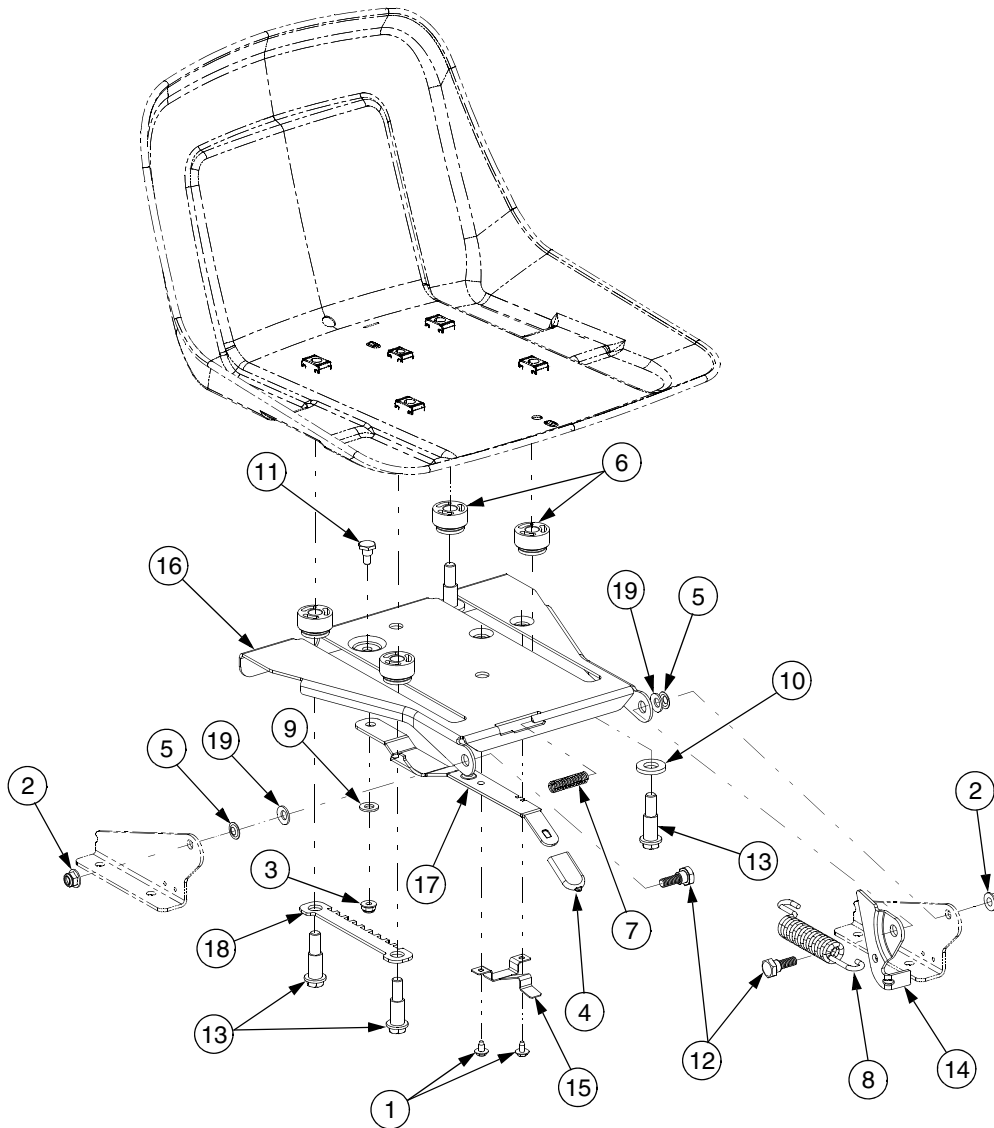

SEAT ADJUSTMENT

REF. NO.	PART NUMBER	DESCRIPTION	QTY.	REF. NO.	PART NUMBER	DESCRIPTION	QTY.
1	710-1268	Screw, Hx. Wash. Hd. Tapp ..... #10-16 x .375	2	10	736-3019	Washer, Flat, .531 x 1.062 x .134 HT	2
2	712-04063	Nut, Hx Insert Flnge Lck, ... 5/16-18 GrF	2	11	738-0137A	Screw, Shoulder, .34 x .285:1/4-20	1
3	712-04064	Nut, Hx Insert Flnge Lck, 1/4-20 GrF	1	12	738-0296	Screw, Shoulder, ... .437 x .268:5/16-18	2
4	720-0309A	Grip, Seat Adjustment	1	13	738-0966A	Screw, Shoulder, .5 x .925:3/8-16 ...	4
5	726-0201	Nut, Speed, .3125	2	14	783-0209D	Bracket, Seat Lift	1
6	731-04074	Spacer, Seat Adjustment	4	15	783-0611	Stop, Seat Adjustment	1
7	732-0499	Spring, Compression, .41 x 1.5	1	16	783-0738D	Bracket, Seat Pivot	1
8	732-1184	Spring, Extension, .84 Dia. x 4.6	1	17	783-0739A	Lever, Seat Adjustment	1
9	736-0204	Washer, Flat, .344 x .62 x .033	1	18	783-0753	Index Bracket, Seat Adjustment	1
				19	736-0242	Washer, Belleville, .34 x .872 x .06	2