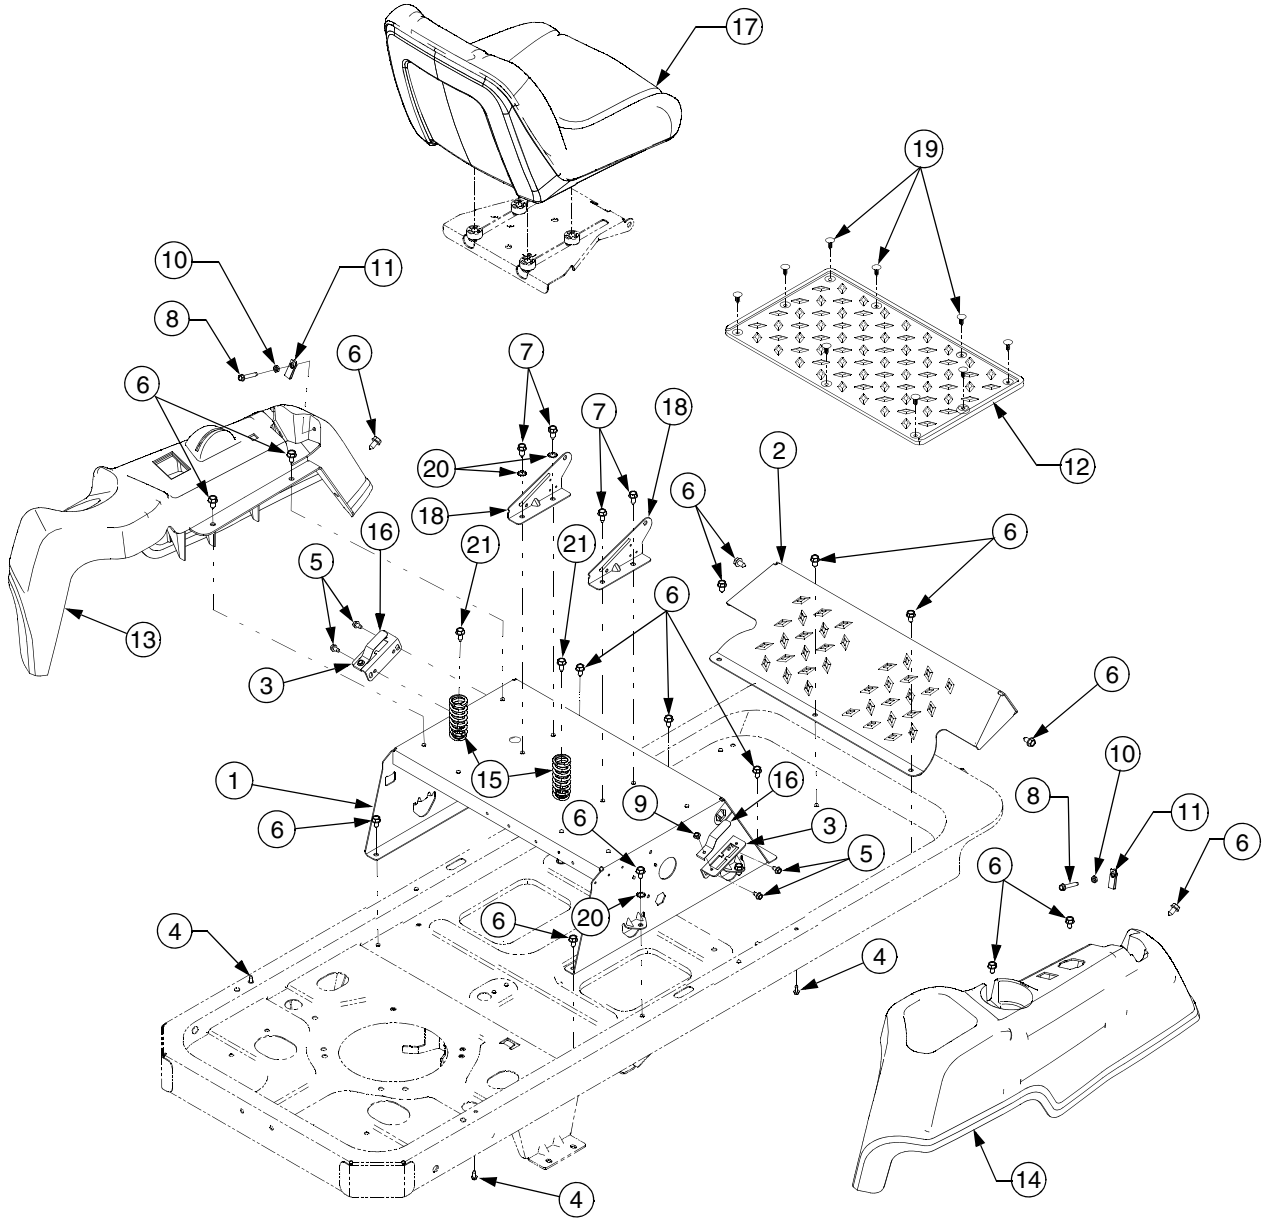

OPERATOR'S PLATFORM

OPERATOR'S PLATFORM

REF. NO.	PART NUMBER	DESCRIPTION	QTY.
1	603-04326B	Frame, Seat Box	1
	777S32836	Graphic, Warning	1
	777I22764	Graphic, Park Brake	1
	777I22763	Graphic, Deck Height	1
	777I22465	Graphic, Oil Reservoir	1
2	703-05373B	Bracket, Foot Rest	1
	777D10716	Graphic, Cub Cadet	1
	777D10658	Graphic, RZT 54	1
3	703-05467	Bracket, Switch Mounting	2
4	710-04261	Screw, Hex Wash. Hd Tapp	4
		#12-16 x .50	
5	710-0599	Screw, Hex Wash. Hd. Tapp.	4
		1/4-20 x .5	
6	710-0604A	Screw, Hex Wash. Hd. Tapp	20
		5/16-18 x .625	
7	710-0726	Screw, Hex Wash. Hd. Tapp	4
		5/16-12 x .75	
8	710-0778	Screw, Hex Wash. Hd. Tapp.	2
		1/4-20 x 1.5	
9	710-1268	Screw, Hex Wash. Hd Tapp	2
		#10-16 x .375	
10	712-0298	Nut, Hex Jam, 1/4-20 GR2	2
11	712-04092	Nut, U Type Speed, 1/4-20	2
12	735-04082	Pad, Foot	1
13	731-04662C	Console, LH	1
	777I22750	Graphic, Instruction	1
	777D10554	Graphic, Cub Cadet	1
	777I22280	Graphic, Throttle Control	1
14	731-04663B	Console, RH	1
	777I22753	Graphic, Instruction	1
	777D10555	Graphic, Cub Cadet	1
15	732-04035	Spring, Compression, 1.28 x 3.125	2
16	732-04200	Spring, Switch Actuator	2
17	757-04041	Seat	1
18	783-1489C	Bracket, Seat Pivot	2
19	726-3046	Clip, Ratchet	9
20	736-0148	Washer, External Tooth, 3/8	3
21	710-1260A	Screw, Hex Wash. Hd. Tapp	2
		5/16-18 x .75