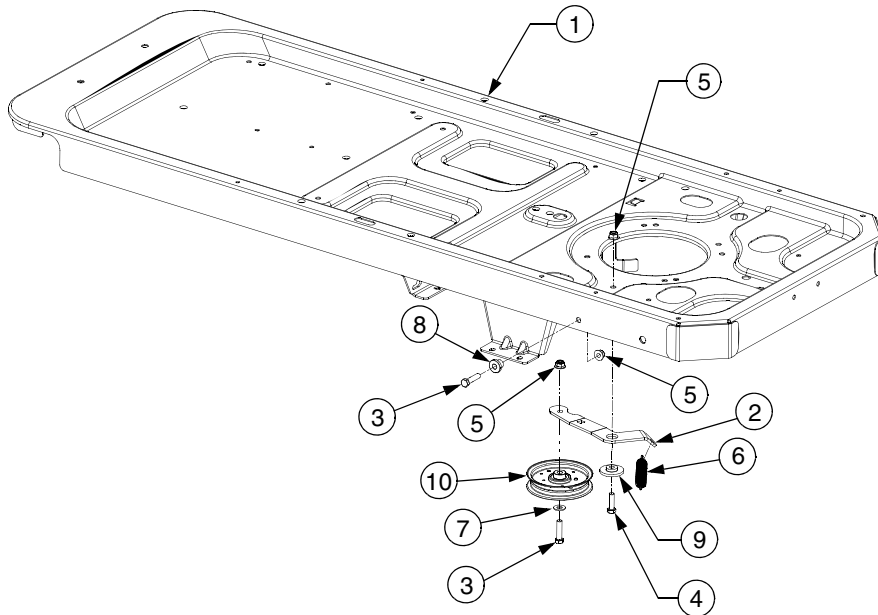

FRAME AND DRIVE IDLER ASSEMBLY

REF. NO.	PART NUMBER	DESCRIPTION	QTY.
1	603-04303C	Frame Assembly	1
	777D10717	Graphic, Cub Cadet	1
	777I22489	Graphic, Release Lever	2
2	703-05829	Idler Arm, Drive	1
3	710-0520	Screw, Hex Cap, 3/8-16 x 1.5 GR5	3
4	710-3005	Screw, Hex Cap, 3/8-16 x 1.25 GR5	1
5	712-04065	Nut, Hx Insert Flnge Lck, 3/-16 GrF	4
6	732-0626	Spring, Extension, .75 x 5.06	1
7	736-0300	Washer, Flat, .408 x .875 x .059	1
8	738-04058	Spacer, Shoulder, .39 x 1.0 x .7	2
9	738-04162A	Spacer, Shoulder, .884 x .19	1
10	756-04129	Pulley, Idler, 4.25 Dia.	1