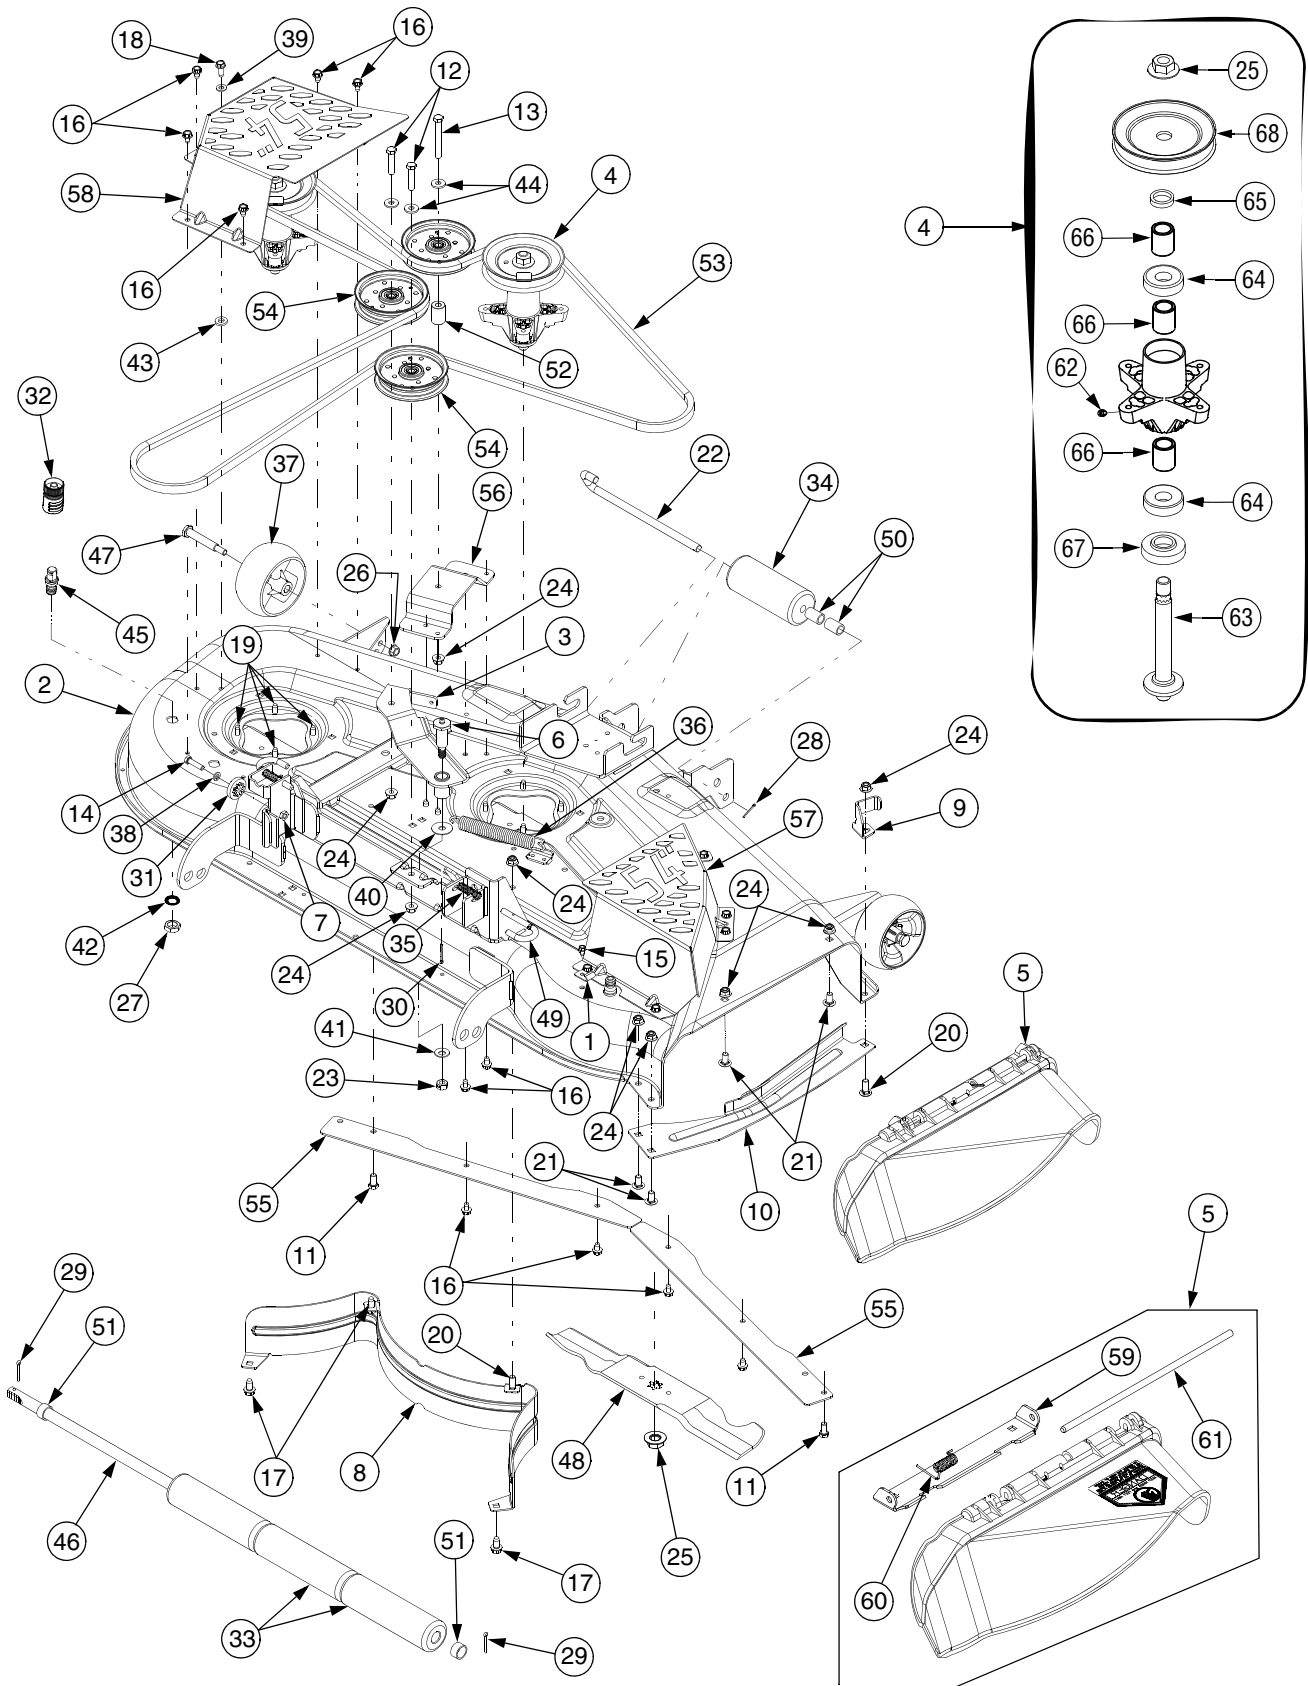

54" MOWER DECK

54" MOWER DECK

REF. NO.	PART NUMBER	DESCRIPTION	QTY.	REF. NO.	PART NUMBER	DESCRIPTION	QTY.
1	16606	Bracket, Retainer	1	30	714-0470	Pin, Cotter, 1/8 x 1.25	2
1	603-04367	Housing, Deck	1	31	717-1553B	Gear, Deck Adjustment	1
	777S32598	Graphic, Danger	1	32	721-04041	Adapter, Water Nozzle	1
	777S30503	Graphic, Danger	1	33	731-05825	Roller, Deck, 7.895	3
	777I22282	Graphic, Instruction	1	34	731-3005	Roller, Front	1
	777D10633	Graphic, CycloCut	1	35	732-0306A	Spring, Compression	2
	777D10659	Graphic, 54" Cut	1	36	732-0459C	Spring, Extension, .94 Dia. x 6.74 ..	1
	777D10624	Graphic, Deck Wash	1	37	734-04155	Wheel, Deck Ball, 5.0	2
3	603-04386	Idler Assembly	1	38	736-0119	Washer, Lock, 5/16	1
4	618-0671B	Spindle Assembly	3	39	736-0275	Washer, Flat, .344 x .688 x .065	1
5	631-04070A	Chute Assembly, Discharge	1	40	736-0406	Washer, Flat, .442 x 1.39 x .06	1
	777S30284	Graphic, Danger	1	41	736-0407	Washer, Bell, .45 x 1.0 x .062	1
6	638-04012A	Bolt Assembly, Shoulder	1	42	736-0760	Washer, Lock, ...	2
7	683-0254B	Bracket, Deck Hanger	1	43	736-3010	Washer, Flat, .407 x .812 x .135 HT ..	1
8	703-2093	Baffle, Rear Inner	1	44	736-3072	Washer, Flat, .38 x .93 x .110 HT ...	3
9	703-3279	Bracket, Stop	1	45	737-04003C	Nozzle, Deck Wash	2
10	703-3511A	Guard, Finger	1	46	738-04260	Shaft, .75 x 26.893	1
11	710-0216	Screw, Hex Cap, 3/8-16 x .75 Gr5 ..	2	47	738-3056	Screw, Shoulder, .5 x 2.5:3/8-16	2
12	710-0347	Screw, Hex Cap, 3/8-16 x 1.75 Gr5 ..	3	48	742-0677A	Blade, 18.5 Lg	3
13	710-0521	Screw, Hex Cap, 3/8-16 x 3.0 Gr8 ..	1	49	747-1116	Rod, Deck Hanger	2
14	710-0528	Screw, Hex Cap, 5/16-18 x 1.25 Gr5 ..	1	50	750-0151	Spacer, .55 x .75 x 1.125	2
15	710-0599	Screw, Hex Wash. Hd. Tapp	1	51	750-0212	Spacer, .82 x 1.0 x .53	2
		1/4-20 x .5		52	750-04597	Spacer, .38 x .9 x 1.313	1
16	710-0607	Screw, Hex Wash. Hd. Tapp	18	53	754-04138A	Belt V, Type B Sec x 143	1
		5/16-18 x .5		54	756-04129	Pulley, Idler, 4.25 Dia	3
17	710-0623	Screw, Hex Wash. Hd. Tapp	3	55	783-04690A	Skirt, Deck	2
		3/8-16 x .75		56	783-04726	Bracket, Stationary Idler	1
18	710-0650	Screw, Hex Wash. Hd. Tapp	1	57	783-1470A	Cover, Belt RH	1
		5/16-18 x .875		58	783-1471	Cover, Belt LH	1
19	710-1260A	Screw, Hex Wash. Hd. Tapp	12	59	783-05030	Bracket, Chute Mounting	1
		5/16-18 x .75		60	732-04372	Spring, Torsion	1
20	710-3168	Screw, Carriage, 3/8-16 x 1.0	2	61	711-04565	Pin, Hinge	1
21	710-3178	Screw, Carriage, 3/8-16 x .75	4	62	737-3000	Fitting, Lube	3
22	711-1737	Pin, Roller, .5 x 10.06	1	63	738-1197	Shaft, Spindle, 6.95	3
23	712-0290	Nut, Hex Lock, 7/16-14	1	64	741-0919	Bearing, Ball	6
24	712-04065	Nut, Hx Insert Flange Lck, 3/6-16 GrF	11	65	748-0160A	Spacer, .79 x 1.25 x .175	3
25	712-0417A	Nut, Hex Flange, 5/8-18	6	66	750-1000	Spacer, .80 x 1.10 x 1.32	6
26	712-0431	Nut, Hex Flange Lock, 3/8-16 GRF ..	2	67	750-1349A	Spacer, .79 x 1.82 x .55	3
27	712-0641	Nut, Hex, M16-1.5	2	68	756-04216	Pulley, V Type, 5.39	3
28	714-0111	Pin, Cotter, 3/32 x 1.0	1				
29	714-0162	Pin, Cotter, 5/32 x 1.25	2