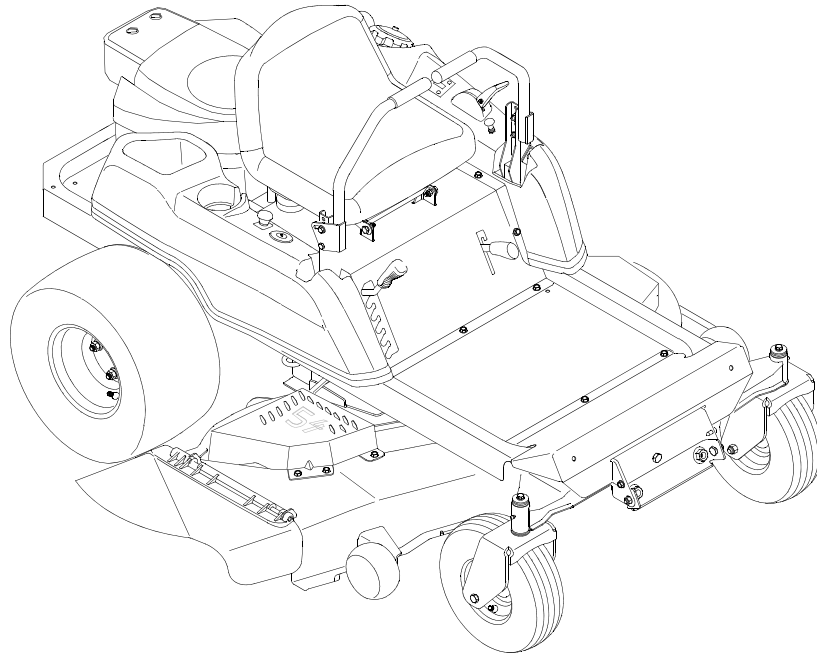

Cub Cadet®

Parts Manual

RZT SERIES

TRACTORS

Model Numbers

RZT 54

w/54" Mower Deck

CUB CADET LLC P.O. BOX 361131 CLEVELAND, OHIO 44136-0019 [www.cubcadet.com]

PRINTED IN U.S.A.

FORM NO. 769-03126
(2/07)

MODEL RZT 54

TABLE OF CONTENTS

DESCRIPTION	PAGE
Frame and Drive Idler Assembly	3
Electrical	4
Operator's Platform	6
Controls and Deck Lift	8
Rear Drive and Wheels	10
RH Transmission	12
LH Transmission	14
54" Mower Deck	16
Engine Connections	18
Front Axle	20
Seat Adjustment	21
Engine	
Cylinder/Crankcase	22
Pistons and Crankshaft	23
Camshaft and Valves	24
Lubrication	25
Cooling	26
Flywheel / Electrical	27
Engine Control	28
Carburetor	29
Air Filter	30
Fuel Filter/Pump	31
Starter	32