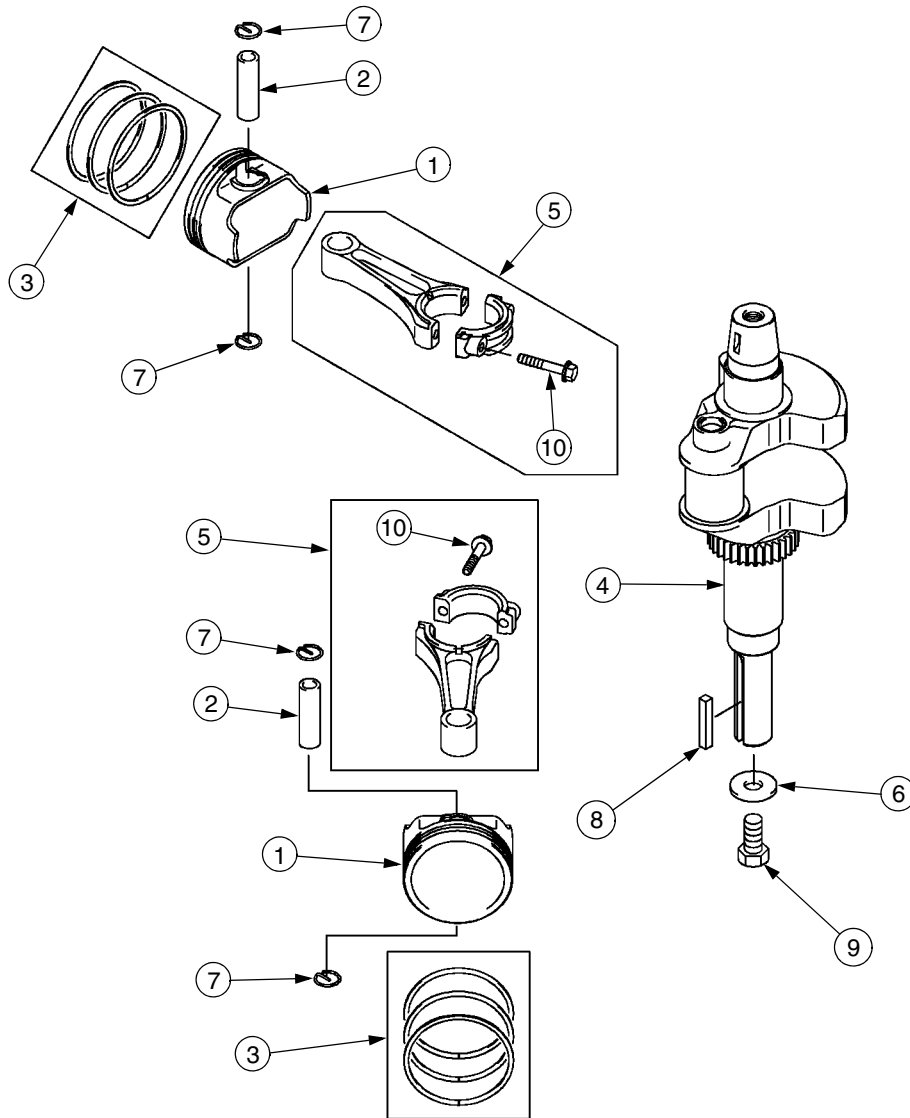

PISTONS AND CRANKSHAFT

REF. NO.	PART NUMBER	DESCRIPTION	QTY.
1	KM-13001-7007	Piston, Engine	2
	KM-13029-7003	Piston, Engine, L 0.50	AR
2	KM-13002-7001	Pin, Piston	2
3	KM-13008-6058	Ring Set, Piston	2
	KM-13025-7002	Ring Set, Piston, L 0.50	AR
4	KM-13031-7048	Crankshaft	1
5	KM-13251-7005	Rod, Connecting	2
6	KM-92022-1982	Washer, 12.5 x 32 x 3.2	1
7	KM-92033-7005	Lock Ring, Piston Pin	4
8	KM-92038-2101	Key, Flywheel	1
9	KM-92151-7010	Bolt, 7/16-20UNF	1
10	KM-92151-7017	Bolt, 6 x 35	4