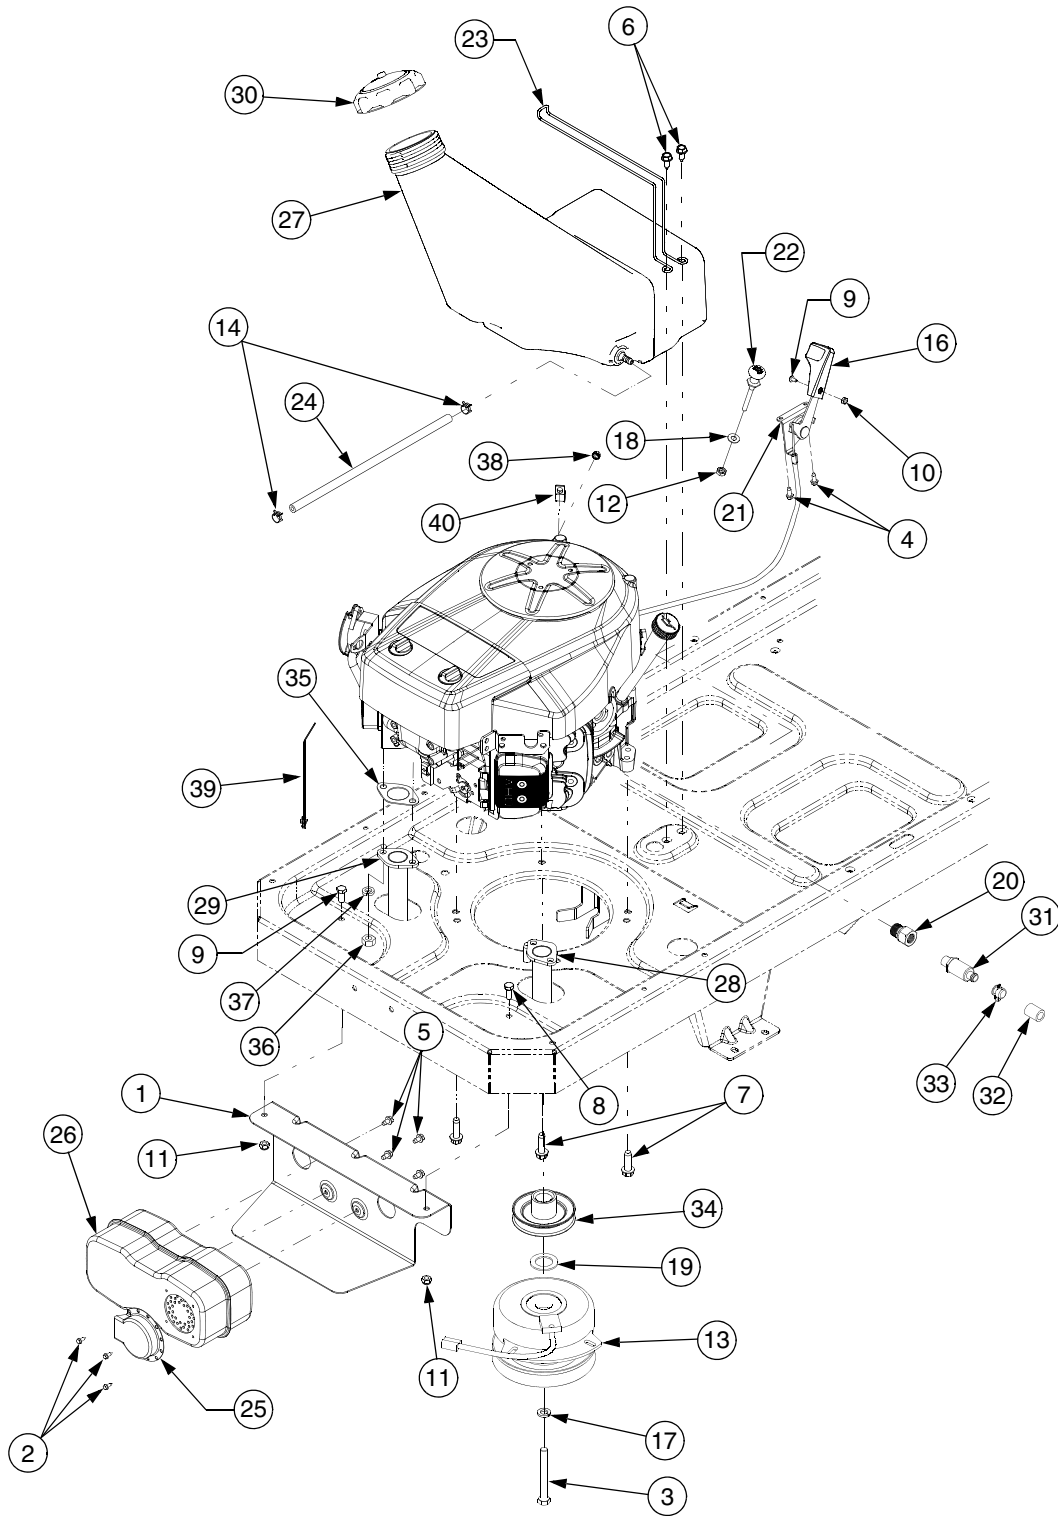

ENGINE CONNECTIONS

ENGINE CONNECTIONS

REF. NO.	PART NUMBER	DESCRIPTION	QTY.
1	703-05441A	Bracket, Muffler Mounting	1
2	710-0227	Screw, Hex Wash. Hd. Tapp	3
		#8-18 x .5	
3	710-04379A	Screw, Hx Cap Lk., 7/16-20 x 3.5 GR5	1
4	710-04261	Screw, Hex Wash. Hd. Tapp	2
		#12-16 x .5	
5	710-0599	Screw, Hex Wash. Hd. Tapp	4
		1/4-20 x .5	
6	710-0726	Screw, Hex Wash. Hd. Tapp	2
		5/16-12 x .75	
7	710-1315	Screw, Hex Wash. Hd. Tapp	4
		3/8-16 x 1.25	
8	710-3008	Screw, Hex Cap, 5/16-18 x .75 GR5	2
9	710-3217	Screw, Truss Hd. Mach. #8-32 x .375	1
10	712-0142	Nut, Hex, #8-32	1
11	712-0429	Nut, Hex Insert Lock, 5/16-18 GR5 ..	2
12	712-3005	Nut, Hex Jam, 3/8-16 GR2	1
13	717-1774B	Clutch Assembly, Electric PTO	1
	726-0197	Tie, Clutch Cable	1
14	726-0205	Clamp, Hose	2
16	731-04914	Knob, Throttle Control	1
17	736-0171	Washer, Lock, 7/16	1
18	736-0300	Washer, Flat, .406 x .875 x .059	1
19	736-0277	Washer, Flat, 1.031 x 1.62 x .095	1
20	737-04138	Fitting, Hex	1
21	746-04066	Cable, Throttle, 34.25 Lg	1
22	746-04214	Cable, Choke, 61Lg	1
23	747-04228A	Wire, Tank Mounting	1
24	751-10349-22	Hose, Fuel Line	22in
25	751-0564B	Deflector, Muffler	1
26	751-0616A	Muffler	1
27	751-10057C	Tank, Fuel, 3.0 Gal.	1
28	751-10355	Pipe, Exhaust RH	1
29	751-10356	Pipe, Exhaust LH	1
30	751-3124D	Cap, Fuel	1
31	751-3140	Drain, Oil	1
32	751-3141	Hose, Oil Drain Extension	1
33	751-3142	Cap, Oil Drain	1
34	756-0978B	Pulley, Drive	1
35	KM-11060-7016	Gasket, Muffler	2
36	KM-317R0800	Nut, Hex	4
37	KM-461F0800	Washer, Lock	4
38	712-0271	Nut, Sems, 1/4-20	1
39	726-0154	Tie, Push Mount Cable	1
40	726-0272	Clamp	1