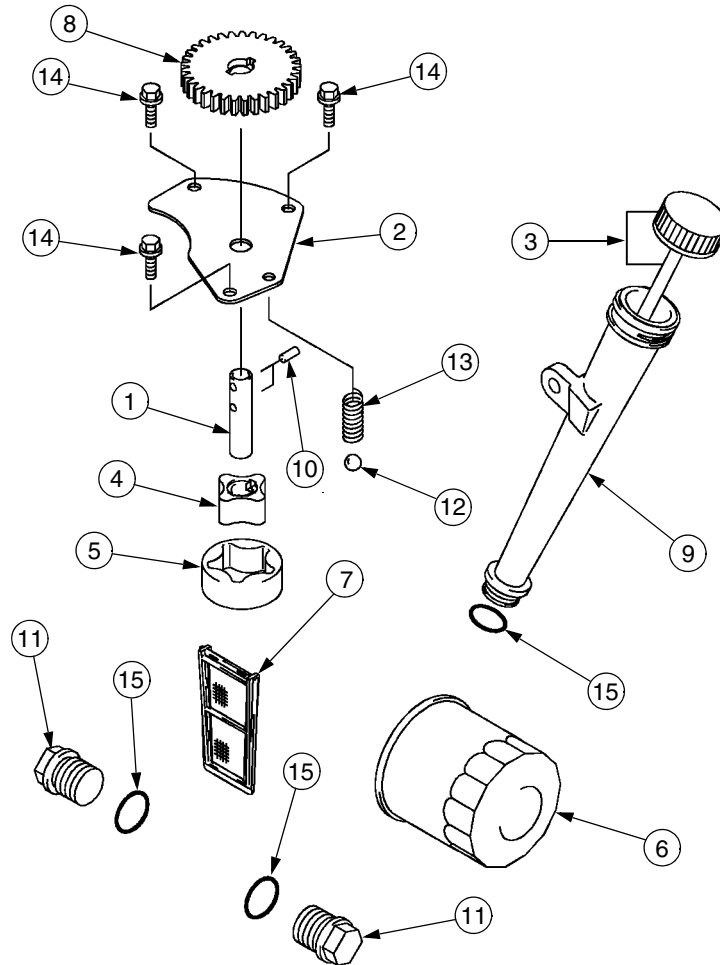

PISTONS AND CRANKSHAFT

REF. NO.	PART NUMBER	DESCRIPTION	QTY.
1	KM-13001-7007	Piston, Engine	2
	KM-13029-7003	Piston, Engine, L 0.50	AR
2	KM-13002-7001	Pin, Piston	2
3	KM-13008-6058	Ring Set, Piston	2
	KM-13025-7002	Ring Set, Piston, L 0.50	AR
4	KM-13031-7048	Crankshaft	1
5	KM-13251-7005	Rod, Connecting	2
6	KM-92022-1982	Washer, 12.5 x 32 x 3.2	1
7	KM-92033-7005	Lock Ring, Piston Pin	4
8	KM-92038-2101	Key, Flywheel	1
9	KM-92151-7010	Bolt, 7/16-20UNF	1
10	KM-92151-7017	Bolt, 6 x 35	4

CAMSHAFT AND VALVES

REF. NO.	PART NUMBER	DESCRIPTION	QTY.	REF. NO.	PART NUMBER	DESCRIPTION	QTY.
1	KM-12004-7002	Valve, Intake	2	12	KM-42036-7009	Sleeve	1
2	KM-12005-7004	Valve, Exhaust	2	13	KM-49078-7002	Spring, Valve	4
3	KM-12009-7001	Retainer, Valve Spring	4	14	KM-49118-7007	Camshaft, Complete	1
4	KM-12011-2056	Collet	8	15	KM-92009-2341	Screw	4
5	KM-12016-7006	Arm, Rocket	4	16	KM-92015-2253	Nut	4
6	KM-12032-7001	Tappet	4	17	KM-92033-7001	Ring, Snap	2
7	KM-13070-7004	Guide	1	18	KM-92140-7002	Ball	6
8	KM-13070-7007	Guide	2	19	KM-92145-7001	Spring	1
9	KM-13116-7002	Rod, Push	4	20	KM-92153-7019	Bolt	4
10	KM-13271-7007	Plate	1	21	KM-92200-7001	Washer	1
11	KM-13271-7021	Plate, Governor	1				

LUBRICATION

REF. NO.	PART NUMBER	DESCRIPTION	QTY.
1	KM-13107-7009	Shaft	1
2	KM-13271-7005	Plate	1
3	KM-14075-7008	Dipstick Assembly	1
4	KM-16154-7007	Rotor, Pump, (In)	1
5	KM-16154-7008	Rotor, Pump, (Out)	1
6	KM-49065-2078	Filter, Oil	1
7	KM-49065-7003	Filter, Oil	1
8	KM-59051-7011	Gear, Spur	1
9	KM-59231-7006	Tube, Dipstick/Oil Fill	1
10	KM-92043-7003	Pin	2
11	KM-92066-7003	Plug	2
12	KM-92140-7003	Ball	1
13	KM-92145-7002	Spring	1
14	KM-130B0612	Bolt, Flanged	3
15	KM-670D2016	O-Ring, 16mm	3