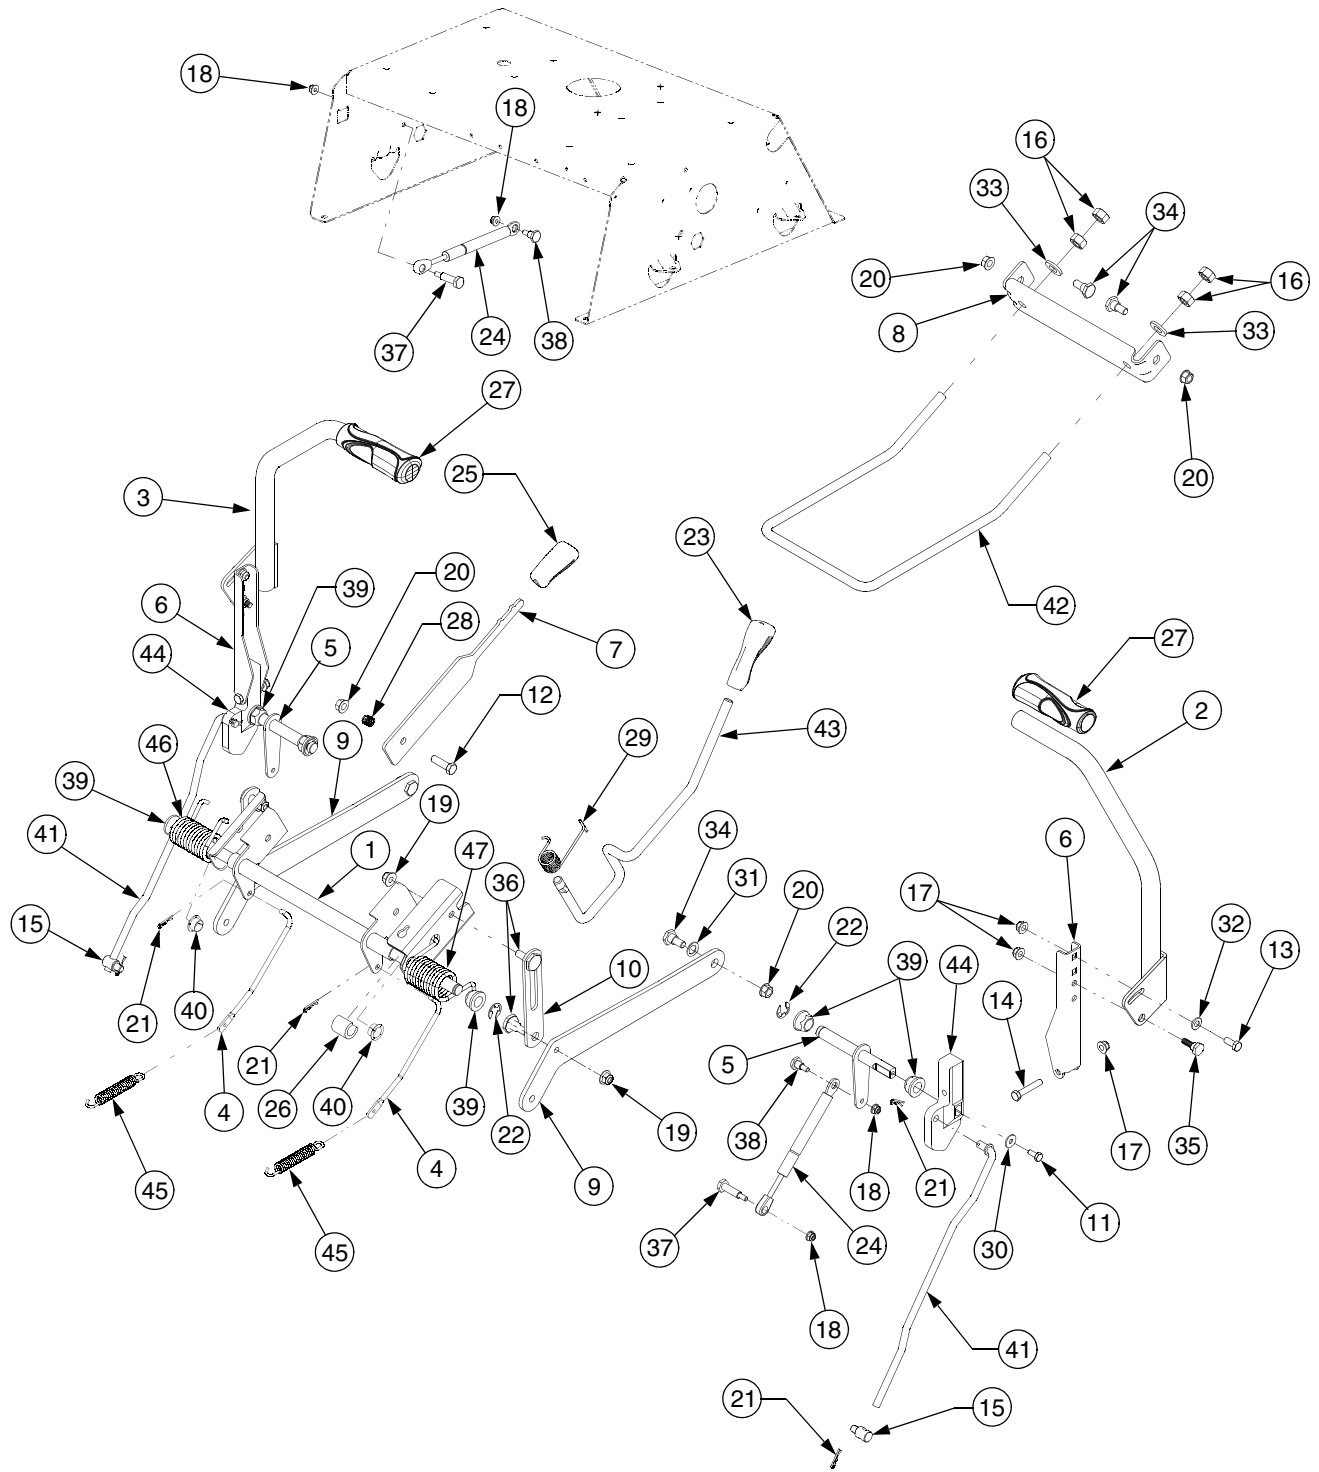

CONTROLS AND DECK LIFT

CONTROLS AND DECK LIFT

REF. NO.	PART NUMBER	DESCRIPTION	QTY.
1	603-04160B	Shaft Assembly, Deck Lift	1
2	603-04322	Lever, Lapbar, RH	1
3	603-04324	Lever, Lapbar, LH	1
4	747-04651	Rod, Brake	2
5	647-04099	Shaft, Control	2
6	703-05387A	Bracket, Lapbar Pivot	2
7	703-05396	Handle, Brake	1
8	703-05414A	Bracket, Front Deck Hanger	1
9	703-05793A	Arm, Deck Lift	2
10	703-05907	Plate, Lift Link	2
11	710-0433	Screw, Hex Lock, 1/4-20 x .62 GR5	2
12	710-3005	Screw, Hex Cap, 3/8-16 x 1.25 GR5 ...	1
13	710-3008	Screw, Hex Cap, 5/16-18 x .75 GR5 ...	2
14	710-3180	Screw, Hex Cap, 5/16-18 x 1.75 GR5	2
15	711-0832	Ferrule, 3/8-24 x .375	2
16	712-0206	Nut, Hex, 1/2-13 GR5	4
17	712-04063	Nut, Hx Flange Insert Lck, 5/16-18 GrF	6
18	712-04064	Nut, Hx Flange Insert Lck, 1/4-20 GrF	4
19	712-04065	Nut, Hx Flange Insert Lck, 3/8-16GrF	4
20	712-0431	Nut, Hex Flange Lock, 3/8-16 GRF	5
21	714-0104	Pin, Internal Cotter	6
22	716-0106	E-Ring , .625 Dia. Shaft	4
23	720-0311	Grip, Handle	1
24	727-04141	Cylinder, Damper	2
25	731-04735	Grip, Handle	1
26	731-05732	Spacer, .62 x 1.0	1
27	731-05882	Grip, Hand	2
28	732-0334	Spring, Compression	1
29	732-04422	Spring, Torsion	1
30	736-0270	Washer, Bell, .265 x .75 x .062	2
31	736-0272	Washer, Flat, .51 x 1.0 x .06	2
32	736-0275	Washer, Flat, .344 x .688 x .065	2
33	736-3019	Washer, Flat, .531 x 1.062 x .134 HT ..	2
34	738-0143	Screw, Shoulder, .498 x .340:3/8-16	4
35	738-0296	Screw, Shoulder, .437 x .268:5/16-18	2
36	738-0507B	Screw, Shoulder, .5 x .434:3/8-16	4
37	738-0572	Screw, Shoulder, .374 x 1.16:1/4-20 ...	2
38	738-0974	Screw, Shoulder, .375 x .38:1/4-20	2
39	741-0225	Bearing, Hex Flange	6
40	741-3074	Bearing, Flange, .626 x .938 x .344	2
41	747-04225A	Rod, Lapbar Control	2
42	747-04401A	Rod, Deck Front Hanger	1
43	747-04637	Rod, Deck Lift Handle	1
44	748-04052	Hub, Control	2
45	732-04432	Spring, Extension, .59 x 4.0	2
46	732-04420	Spring, Torsion LH	1
47	732-04421	Spring, Torsion RH	1