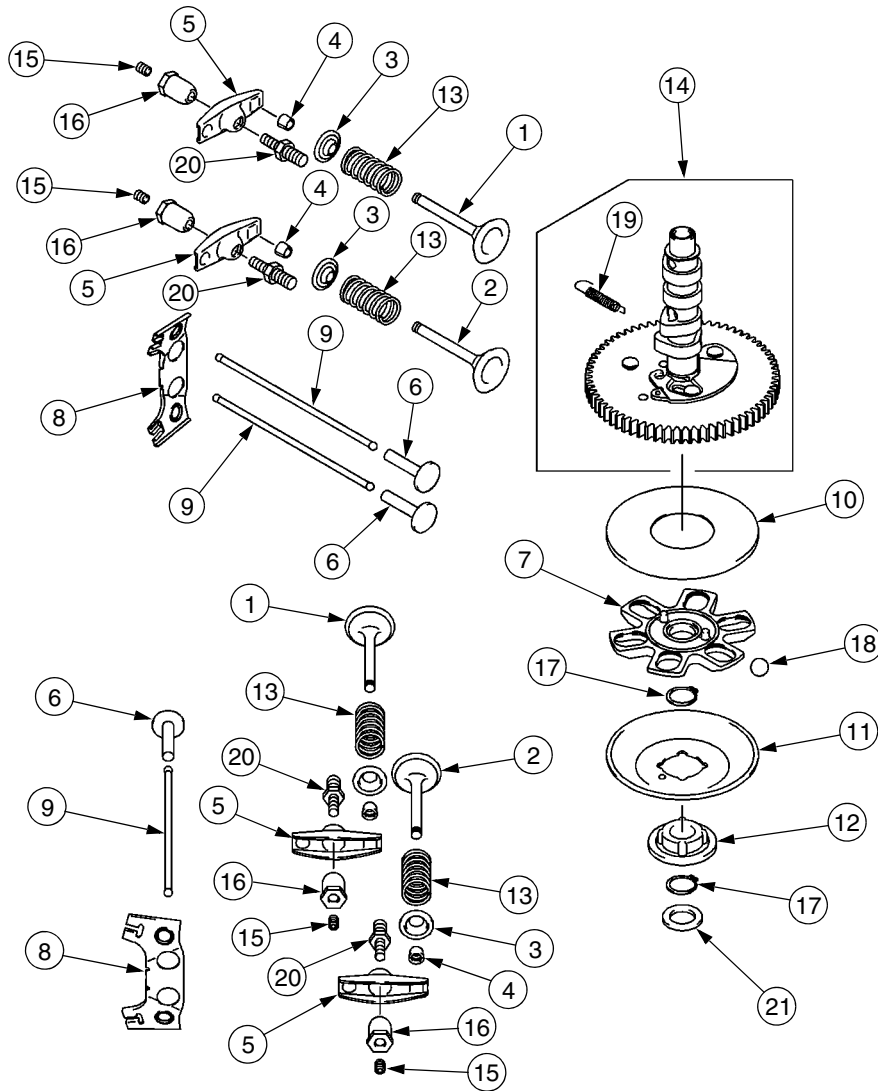

CYLINDER/CRANKCASE

REF. NO.	PART NUMBER	DESCRIPTION	QTY.	REF. NO.	PART NUMBER	DESCRIPTION	QTY.
1	KM-11004-7006	Gasket, Head	2	14	KM-59071-2079	Joint	1
2	KM-11008-7012	Head, Complete- Cylinder #2	1	15	KM-92033-7004	Ring, Snap	2
3	KM-11008-7013	Head, Complete- Cylinder #1	1	16	KM-92043-7001	Pin	6
4	KM-11022-7002	Case, Rocker	2	17	KM-92049-7001	Seal, Oil, RVC2, 6 x 11 x 10.2	4
5	KM-11060-7012	Gasket, Crankcase Cover	1	18	KM-92049-7005	Seal, Oil, SO 8 x 14 x 5 HS	1
6	KM-11060-7013	Gasket, Rocker Case	2	19	KM-92049-7011	Seal, Oil, SD 35 x 62 x 8 L HS	1
7	KM-11060-7014	Gasket, Breather	1	20	KM-92049-7014	Seal, Oil, SD 35 x 52 x 7 R HS	1
8	KM-13271-7006	Plate	1	21	KM-130B0612	Bolt, Flanged	4
9	KM-14091-7004	Cover	1	22	KM-130B0640	Bolt, Flanged	4
10	KM-16126-7001	Valve	1	23	KM-130T0850	Bolt, Flanged	18
11	KM-49015-7039	Cover, Crankcase	1	24	KM-130T0875	Bolt, Flanged	2
12	KM-49109-7003	Element, Breather	1	25	KM-172G0818	Bolt, Stud	4
13	KM-49120-7037	Crankcase - Complete	1	26	KM-214B0408	Screw, Pan	1

CAMSHAFT AND VALVES

REF. NO.	PART NUMBER	DESCRIPTION	QTY.	REF. NO.	PART NUMBER	DESCRIPTION	QTY.
1	KM-12004-7002	Valve, Intake	2	12	KM-42036-7009	Sleeve	1
2	KM-12005-7004	Valve, Exhaust	2	13	KM-49078-7002	Spring, Valve	4
3	KM-12009-7001	Retainer, Valve Spring	4	14	KM-49118-7007	Camshaft, Complete	1
4	KM-12011-2056	Collet	8	15	KM-92009-2341	Screw	4
5	KM-12016-7006	Arm, Rocket	4	16	KM-92015-2253	Nut	4
6	KM-12032-7001	Tappet	4	17	KM-92033-7001	Ring, Snap	2
7	KM-13070-7004	Guide	1	18	KM-92140-7002	Ball	6
8	KM-13070-7007	Guide	2	19	KM-92145-7001	Spring	1
9	KM-13116-7002	Rod, Push	4	20	KM-92153-7019	Bolt	4
10	KM-13271-7007	Plate	1	21	KM-92200-7001	Washer	1
11	KM-13271-7021	Plate, Governor	1				