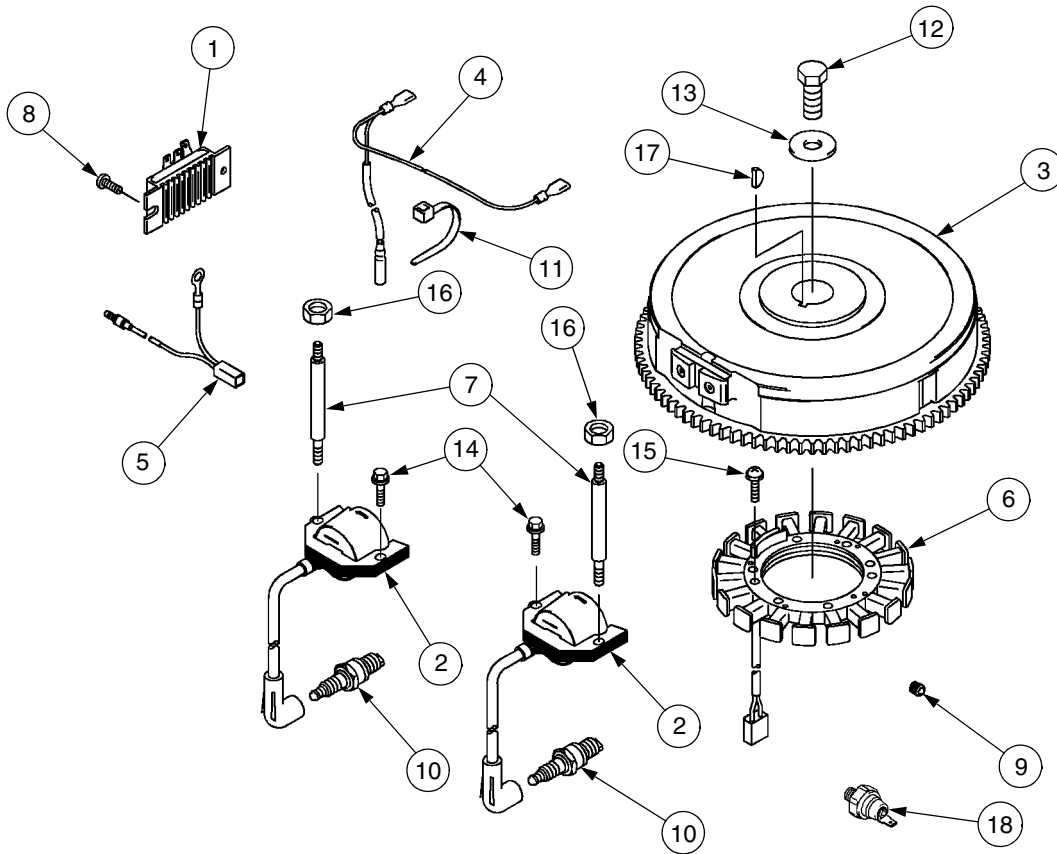

CAMSHAFT AND VALVES

REF. NO.	PART NUMBER	DESCRIPTION	QTY.	REF. NO.	PART NUMBER	DESCRIPTION	QTY.
1	KM-12004-7002	Valve, Intake	2	12	KM-42036-7009	Sleeve	1
2	KM-12005-7004	Valve, Exhaust	2	13	KM-49078-7002	Spring, Valve	4
3	KM-12009-7001	Retainer, Valve Spring	4	14	KM-49118-7007	Camshaft, Complete	1
4	KM-12011-2056	Collet	8	15	KM-92009-2341	Screw	4
5	KM-12016-7006	Arm, Rocket	4	16	KM-92015-2253	Nut	4
6	KM-12032-7001	Tappet	4	17	KM-92033-7001	Ring, Snap	2
7	KM-13070-7004	Guide	1	18	KM-92140-7002	Ball	6
8	KM-13070-7007	Guide	2	19	KM-92145-7001	Spring	1
9	KM-13116-7002	Rod, Push	4	20	KM-92153-7019	Bolt	4
10	KM-13271-7007	Plate	1	21	KM-92200-7001	Washer	1
11	KM-13271-7021	Plate, Governor	1				

LUBRICATION

REF. NO.	PART NUMBER	DESCRIPTION	QTY.
1	KM-13107-7009	Shaft	1
2	KM-13271-7005	Plate	1
3	KM-14075-7008	Dipstick Assembly	1
4	KM-16154-7007	Rotor, Pump, (In)	1
5	KM-16154-7008	Rotor, Pump, (Out)	1
6	KM-49065-2078	Filter, Oil	1
7	KM-49065-7003	Filter, Oil	1
8	KM-59051-7011	Gear, Spur	1
9	KM-59231-7006	Tube, Dipstick/Oil Fill	1
10	KM-92043-7003	Pin	2
11	KM-92066-7003	Plug	2
12	KM-92140-7003	Ball	1
13	KM-92145-7002	Spring	1
14	KM-130B0612	Bolt, Flanged	3
15	KM-670D2016	O-Ring, 16mm	3

FLYWHEEL / ELECTRICAL

REF. NO.	PART NUMBER	DESCRIPTION	QTY.
1	KM-21066-7011	Regulator, Voltage	1
2	KM-21171-7013	Coil, Ignition	2
3	KM-21193-7019	Flywheel	1
4	KM-26030-7002	Harness	1
5	KM-26031-7003	Harness	1
6	KM-59031-7001	Coil, Charging	1
7	KM-92004-7009	Stud	2
8	KM-92009-2308	Screw	1
9	KM-92066-7002	Plug	1
10	KM-BPR4ES	Plug, Spark, (NGK), Solid	2
11	KM-92072-7003	Band	2
12	KM-92151-2097	Bolt, 12 x 30	1
13	KM-92200-7002	Washer	1
14	KM-130B0620	Bolt, Flanged	2
15	KM-224B0520	Screw, Pan Hd.	4
16	KM-311B0600	Nut, Hex	2
17	KM-510A5100	Key, Woodruff	1
18	KM-27010-7002	Switch, Oil Pressure	1