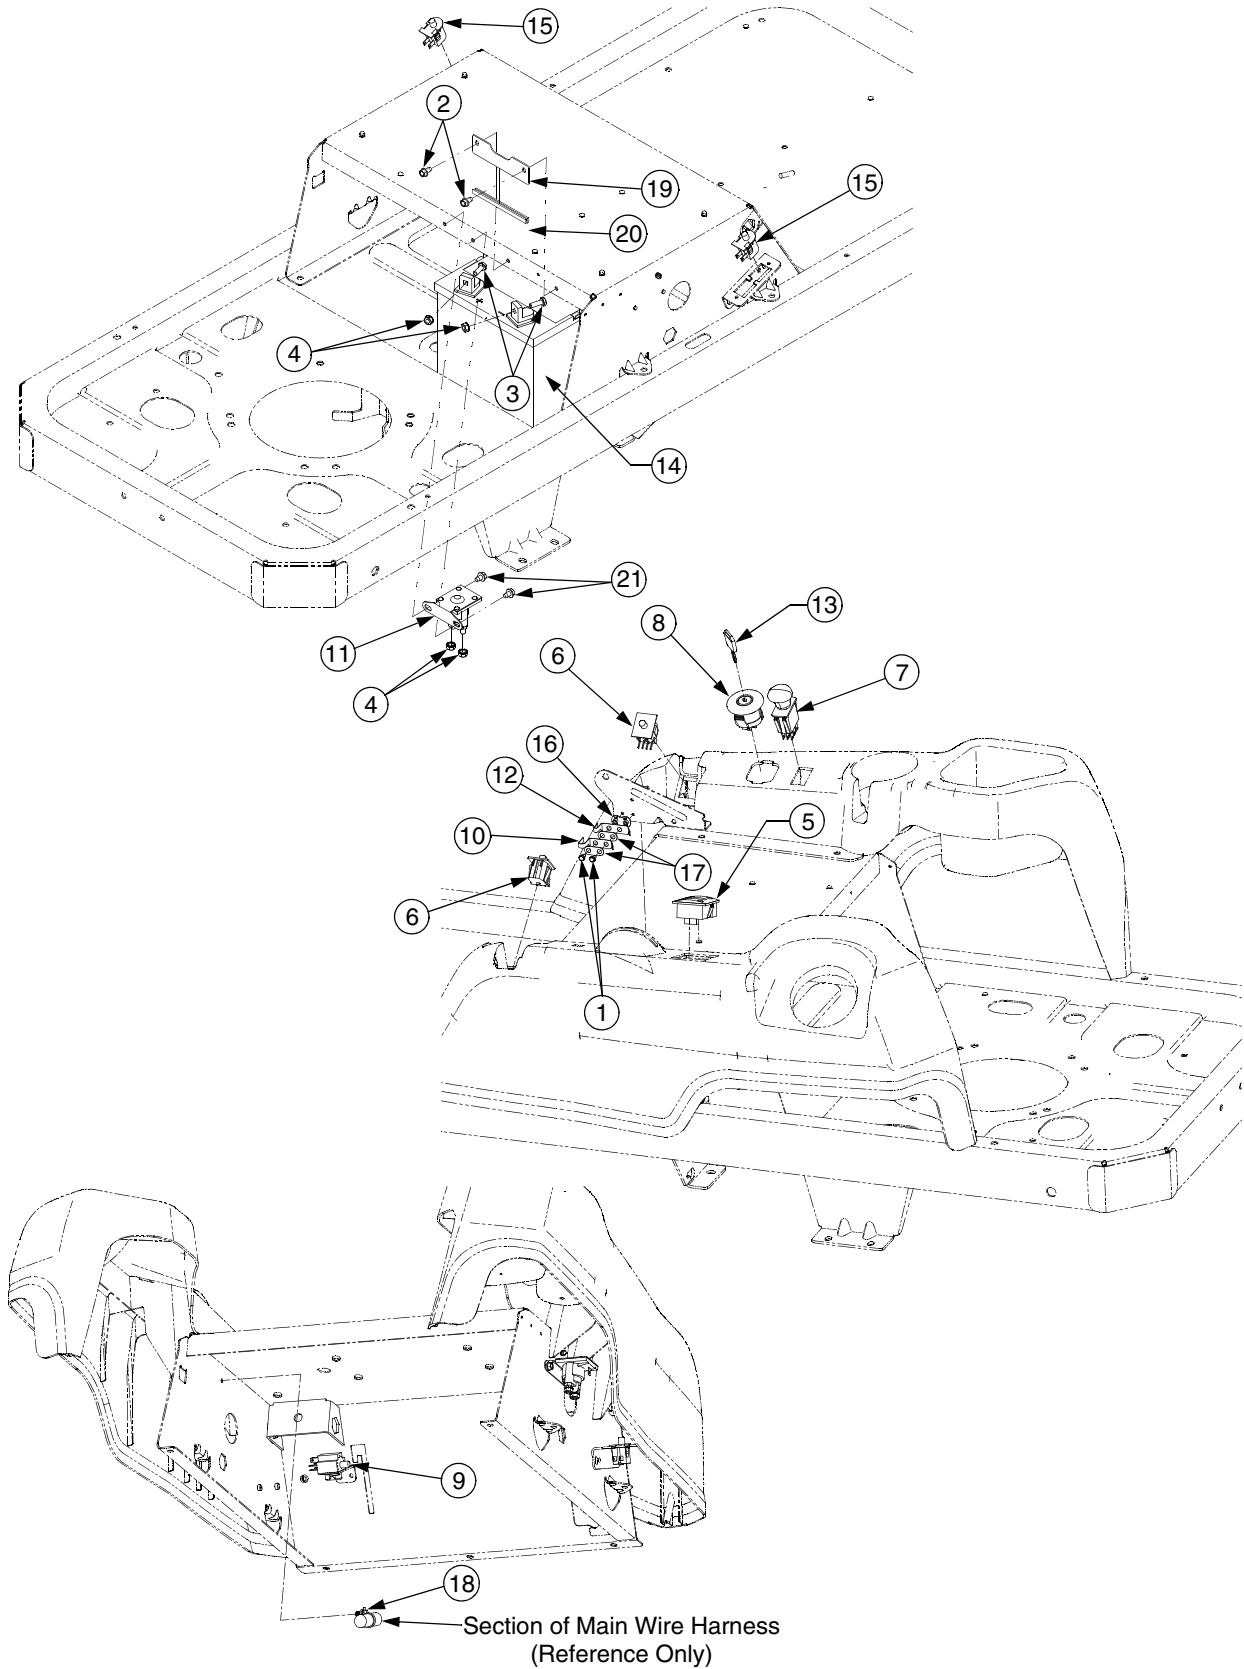

Cub Yellow: 0716
Cub Beige: 0499
Powder Black: 0637

FRAME AND DRIVE IDLER ASSEMBLY

REF. NO.	PART NUMBER	DESCRIPTION	QTY.
1	603-04303C	Frame Assembly	1
	777D10717	Graphic, Cub Cadet	1
	777I22489	Graphic, Release Lever	2
2	703-05829	Idler Arm, Drive	1
3	710-0520	Screw, Hex Cap, 3/8-16 x 1.5 GR5	3
4	710-3005	Screw, Hex Cap, 3/8-16 x 1.25 GR5	1
5	712-04065	Nut, Hx Insert Flnge Lck, 3/-16 GrF	4
6	732-0626	Spring, Extension, .75 x 5.06	1
7	736-0300	Washer, Flat, .408 x .875 x .059	1
8	738-04058	Spacer, Shoulder, .39 x 1.0 x .7	2
9	738-04162A	Spacer, Shoulder, .884 x .19	1
10	756-04129	Pulley, Idler, 4.25 Dia.	1

ELECTRICAL

ELECTRICAL

REF. NO.	PART NUMBER	DESCRIPTION	QTY.
1	710-0227	Screw, Hex Wash. Hd. Tapp #8-18 x .5	2
2	710-0599	Screw, Hex Wash. Hd. Tapp, 1/4-20 x .5	2
3	710-3015	Screw, Hex Cap, 1/4-20 x .75 GR5 ..	2
4	712-0271	Nut, Hex Sems, 1/4-20	4
5	725-04022B	Meter, Hour	1
6	725-04165	Switch, Dbl. Pole - Neutral	2
7	725-04174	Switch, PTO	1
8	725-04228	Switch, Ignition	1
9	725-04232	Switch, 3-Pole, (NC-NO-NO) - Brake	1
10	725-1303	Switch, Outer Seat Spring	1
11	725-1426A	Solenoid	1
12	725-1439	Switch, Inner Seat Spring	1
13	925-1745	Key	1
14	725-1707D	Battery, 235 CCA	1
15	725-3166	Switch, Snap Mount (N.C.) - Reverse	2
16	726-0278	Plate, Insulator Boss	1
17	726-0279	Plate, Insulator	2
18	726-0470	Tie, Cable	2
19	703-05894	Bracket, Battery Holddown	1
20	731-0511-5	Strip, Trim	4.5in
21	710-0653	Screw, Hex Wash. Hd. Tapp, 1/4-20 x .375	2
†	725-04434	Harness Assembly, Wire	1