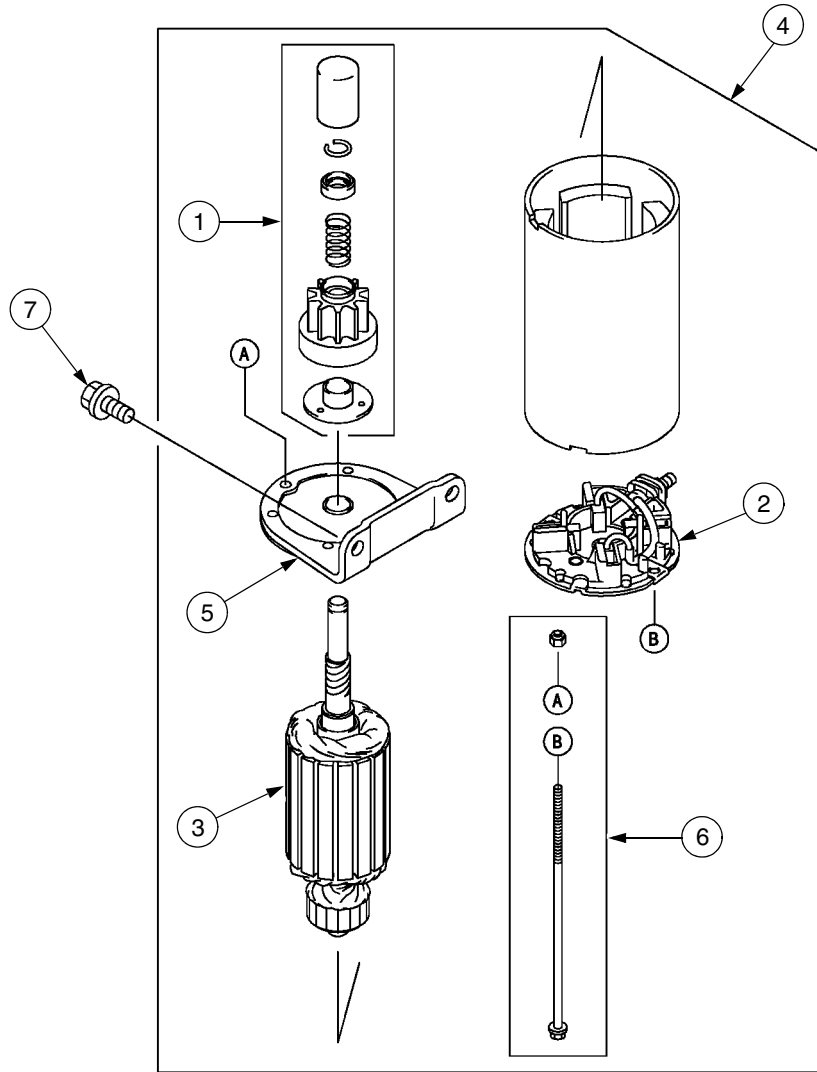

STARTER

REF. NO.	PART NUMBER	DESCRIPTION	QTY.
1	KM-13101-7003	Gear Assembly	1
2	KM-21039-7004	Brush	1
3	KM-21080-7001	Armature	1
4	KM-21163-7010	Starter Assembly	1
5	KM-39184-7004	Bracket	1
6	KM-92151-7013	Bolt	1
7	KM-130B0816	Bolt, Flanged	2