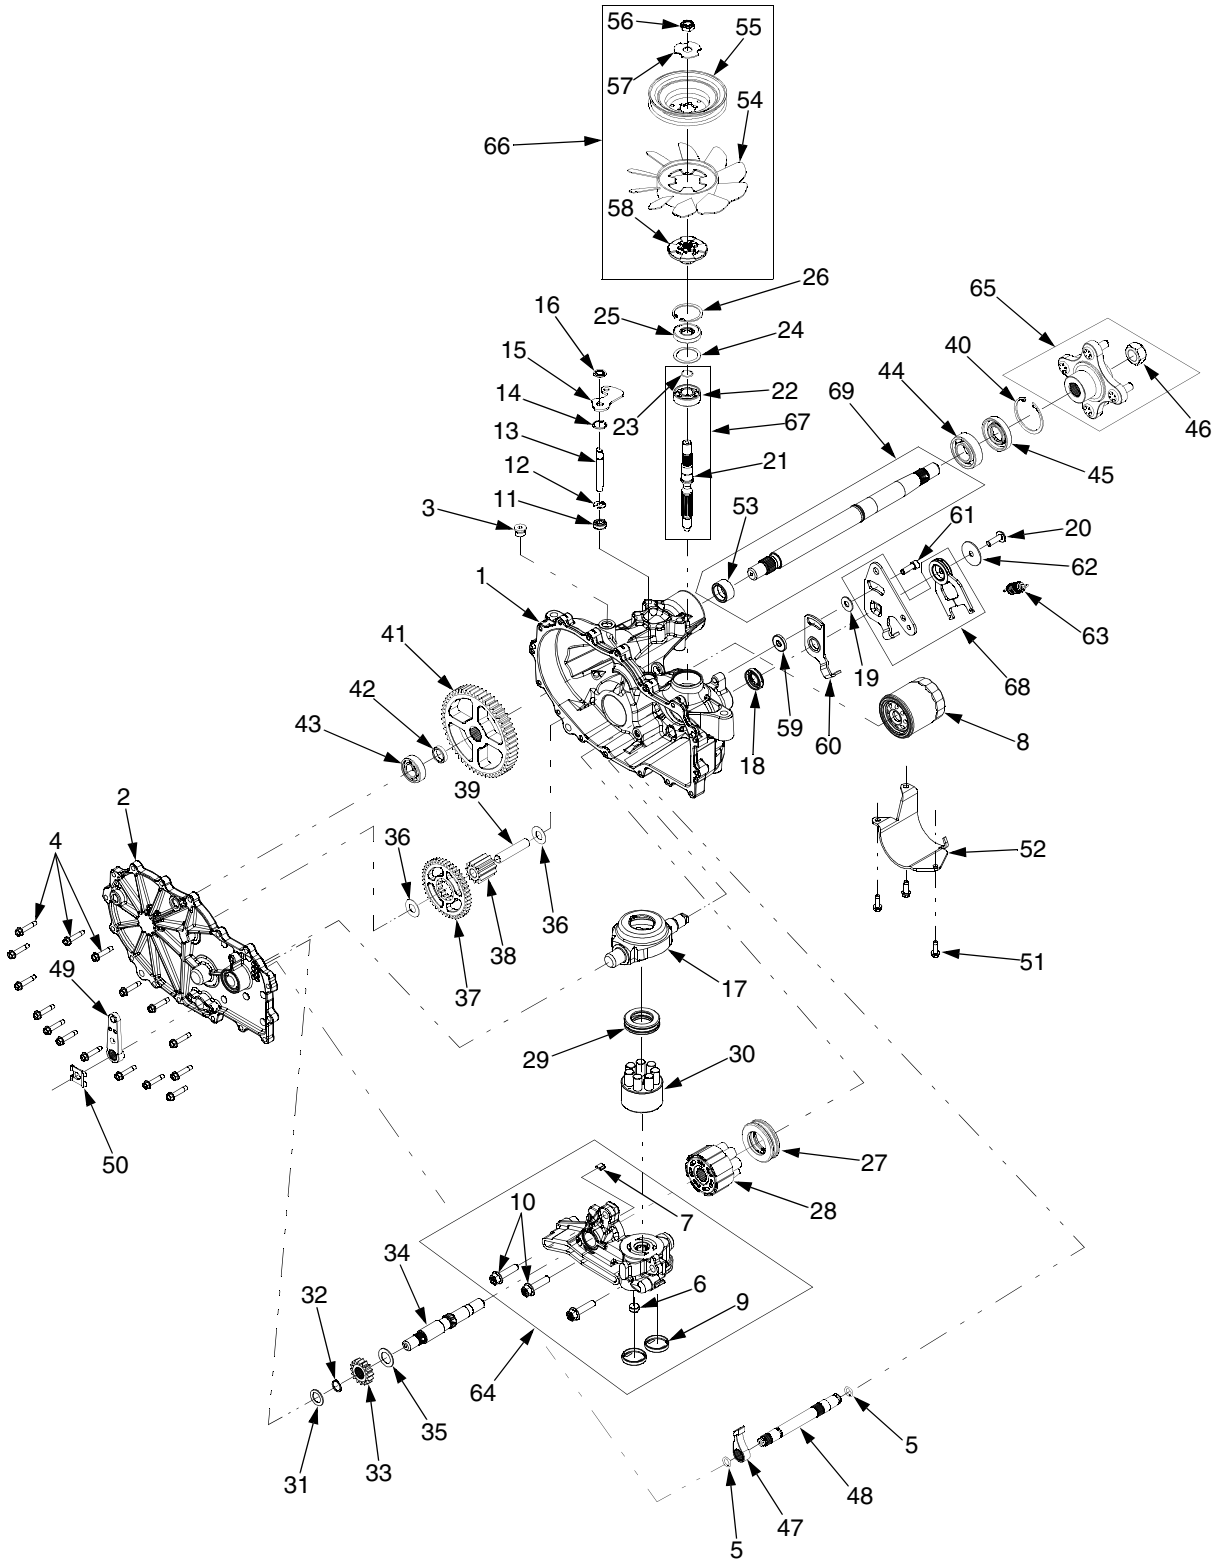

LH TRANSMISSION

LH TRANSMISSION

REF. NO.	PART NUMBER	DESCRIPTION	QTY.	REF. NO.	PART NUMBER	DESCRIPTION	QTY.
1	HG-71425	Housing Assembly, Main LH .	1	36	HG-50132	Washer, HT, .5 x 1.0 x .032 ..	2
2	HG-71574	Side Cover Assembly, LH	1	37	HG-52148	Gear, 43T	1
3	HG-9005110-5600	Plug, SAE #6	1	38	HG-52583	Gear, 11T	1
4	HG-51190	Screw, Hex Self Tapping, ... 1/4-20 x 1.25	16	39	HG-51083	Pin, Jackshaft	1
5	HG-51804	O-Ring	2	40	HG-50859	Ring, Retaining, 2.06 Int.	1
6	HG-52246	Plug, Rubber		41	HG-52108	Gear, 54T	1
7	HG-51448	Plate, Bypass	1	42	HG-52161	Spacer, .75 x 1.0 x .257	1
8	HG-52114	Filter, Oil	1	43	HG-44121	Bearing, Ball, .75 x 40 x 12	1
9	HG-52162	Seal, Plug, 1.25 x .25	2	44	HG-50771	Bearing, Ball, 1.0 x 52 x 15	1
10	HG-52137	Screw, 3/8-16 x 1.5 Patched	3	45	HG-50772	Seal, Lip, 25 x 52 x 10	1
11	HG-51626	Seal, Lip, .375 x .75 x .25	1	46	HG-50863	Nut, Hex Lock, 3/4-16	1
12	HG-51628	Ring, Retaining, .375 Ext.	1	47	HG-52641	Pawl, Brake	1
13	HG-52136	Rod, Bypass	1	48	HG-52651	Shaft, Inboard Brake	1
14	HG-51627	Ring, Retaining, .75 Int.	1	49	HG-52639	Handle, Brake	1
15	HG-52742	Arm, Bypass	1	50	HG-52027	Clip, Retaining	1
16	HG-51630	Ring, Retaining, .375 Push ...	1	51	HG-50752	Screw, Hex Cap, 1/4-20 x .75	3
17	HG-51048	Swashplate, Trunnion	1	52	HG-52247	Guard, Filter, LH	1
18	HG-51140	Seal, Lip, 18 x 32 x 7	1	53	HG-52642	Spacer, .91 x 1.02 x .625	1
19	HG-44130	Washer, Flat, 11/32 x 7/8 x 1/16	1	54	HG-52365	Fan, 7" 10 Blade	1
20	HG-51812	Screw, 5/16-24 x 1.0	1	55	HG-52364	Pulley, 4.5	1
21	HG-51062	Shaft, Input	1	56	HG-51244	Nut, Hex Insert Lock, 1/2-20	1
22	HG-50315	Bearing, Ball, 17mm x 40 x 12	1	57	HG-51523	Washer, OD Slotted	1
23	HG-2000022	Ring, Wire Retaining, .561	1	58	HG-52366	Hub	1
24	HG-50951	Spacer	1	59	HG-52527	Spacer, .32 x 1.005 x .179	1
25	HG-51161	Seal, Lip, 17 x 40 x 7	1	60	HG-51946	Arm, Neutral LH	1
26	HG-50329	Ring, Retaining	1	61	HG-51616	Screw, Hx Patch, 5/16-24 x 1.0	1
27	HG-51462	Bearing, Thrust	1	62	HG-51950	Washer, .34 x 1.5 x .062	1
28	HG-71579	Cylinder Block - Motor	1	63	HG-51833	Spring, Extension	1
29	HG-50551	Bearing, Thrust Ball	1	64	HG-71581	Kit, Center Section LH	1
30	HG-70723	Block, Cylinder	1	65	HG-71445	Kit, Hub	1
31	HG-44371	Washer, Flat, 5/8 x 1.0 x .05	1	66	HG-71351	Kit, Fan-Pulley	1
32	HG-44145	Ring, Retaining	1	67	HG-71443	Kit, Input Shaft	1
33	HG-52149	Gear, 16T	1	68	HG-71592	Kit, Return Assembly	1
34	HG-52150	Shaft, Motor	1	69	HG-71570	Kit, Axle Shaft	1
35	HG-51069	Washer, .71 x 1.16 x .04	1		HG-71410	Kit, Seal	1
					HG-71459	Hub Puller	1