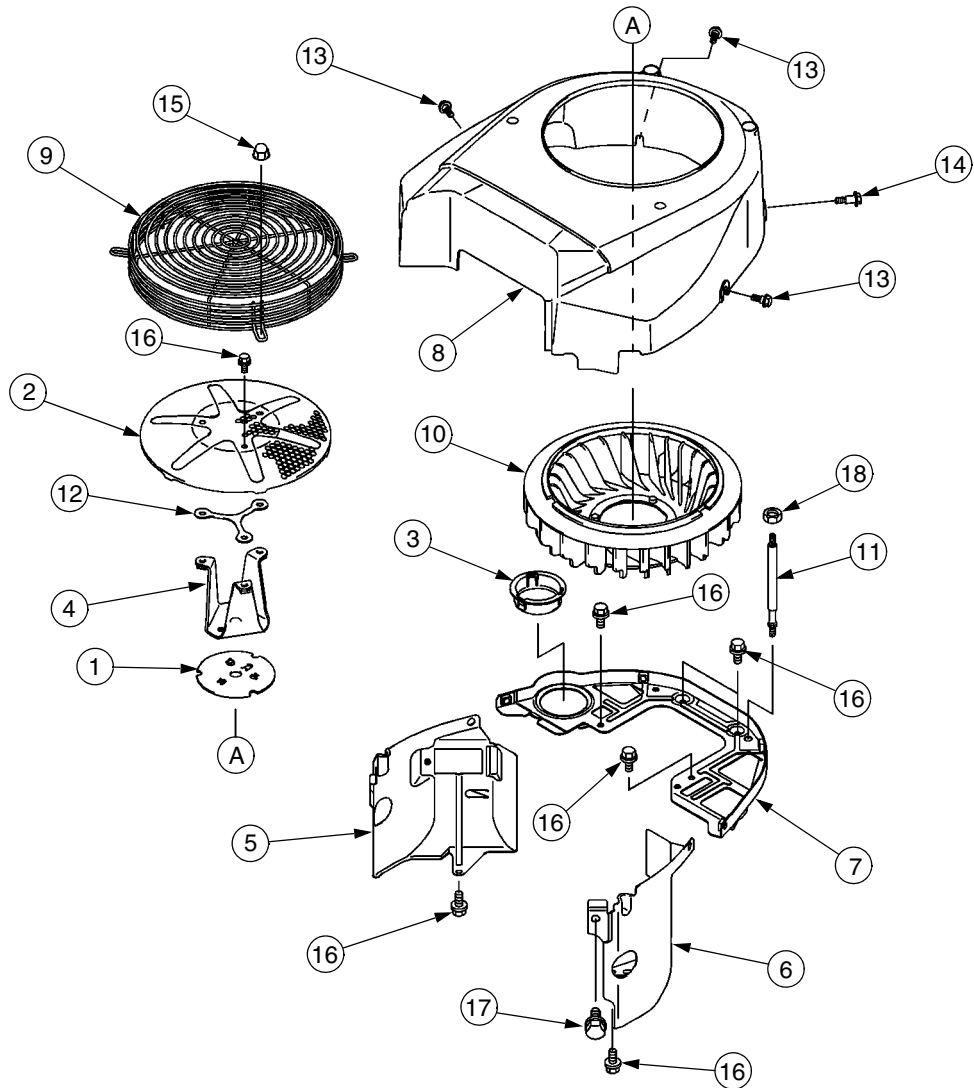

COOLING

REF. NO.	PART NUMBER	DESCRIPTION	QTY.	REF. NO.	PART NUMBER	DESCRIPTION	QTY.
1	KM-13270-7007	Plate	1	9	KM-55020-7007	Guard	1
2	KM-14037-70089H	Screen	1	10	KM-59041-7003	Fan	1
3	KM-14091-7002	Cover	1	11	KM-92004-7006	Stud	2
4	KM-23062-7005	Bracket	1	12	KM-92026-7007	Spacer	AR
5	KM-49089-7004	Shroud, Engine	1	13	KM-92153-7007	Bolt	3
6	KM-49089-7005	Shroud, Engine	1	14	KM-92153-7008	Bolt	1
7	KM-49089-7040	Shroud, Engine	1	15	KM-92210-0003	Nut	4
8	KM-59066-7004	Housing, Fan	1	16	KM-130B0612	Bolt, Flanged	9
	KM-56033-7002	Label, Maintenance	1	17	KM-130B0816	Bolt, Flanged	1
	KM-56070-7001	Label, Warnint	1	18	KM-311B0600	Nut, Hex	2