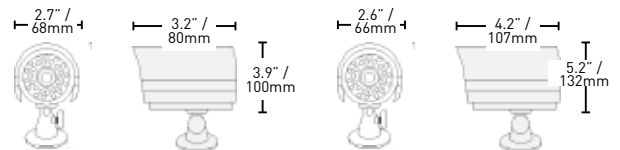

CAMERA: CVC6940

CVC6930

Back Panel: