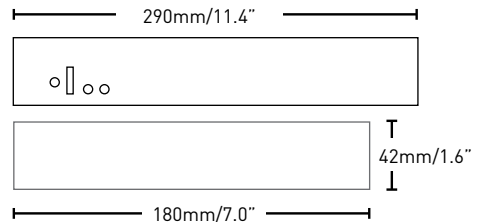

CAMERA:

Image Sensor:	1/4" Color Image Sensor
Video Format:	NTSC
Effective Pixels:	H: 640, V: 480
Resolution:	420 TV Line
Scan System:	2:1 Interlace
Sync System:	Internal
S/N Ratio:	More than 40dB
Iris:	AES
AES Shutter Speed:	1/30~1/62,500 Sec
Mini Illumination:	0.6 Lux without IR LED, 0 Lux with IR LED
Video Output:	Composite 1.0Vpp @ 75 ohm
Lens/ Lens Mount:	CVC6930: 3.6m F1.8/Board Type CVC6940: 5mm F 2.8/ Fixed
FOV (Diagonal):	50 degrees
Termination:	BNC Type
IR LED/ Night Vision Range:	18 pieces / 940nm / 40ft or 50ft
Power Requirement:	12Vdc
Power Consumption:	170 mA or 2W max
Operating Temp Range:	-10° ~ 50° C (-4°F ~ 122°F)
Environmental Rating:	IP 66

Dimensions:

DVR