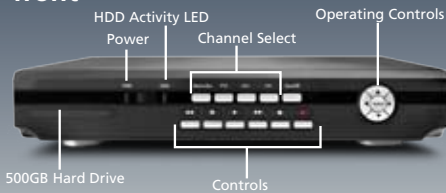

Alpha D03C5

alpha series™

- H.264 8 Channel DVR & 4 CCD Weather Resistant Cameras

- **View on your TV or PC Monitor**
  Connect via AV or use VGA into your PC's monitor
- **Have peace of mind even when you're away**
  Equipped with remote viewing software to stream over the web
- **Set & forget by recording continuously from 8 cameras for over 15 days**
  H.264 compression means less storage needed & higher image quality
- **Add up to 4 cameras for security at an affordable price, with no ongoing fees**
  View & record up to 8 channels simultaneously to really know what's happening
- **Protect the people you care about & reduce the cost of crime**
  A state of the art solution for any home or business wanting complete protection
  +depending on settings, longer with motion detection

Features ▶

8 Channels add up to 4 cameras

H264 latest recording technology
fast playback, use less hard drive

VGA view on PC monitor

500 GB 15 days
continuous recording+

easy web connection
for remote viewing

USB easily transfer video
incidents to flash drive

420 high video quality
420 TV Lines CCD

** 50ft 15m
excellent night vision

weather resistant
robust metal casing

BNC cable x 4
50ft 15m

easily connects
to your TV

front

back

Product Code ▶

SWA43-D3C5

Swann

| Swann Alpha Range 2010 ▶