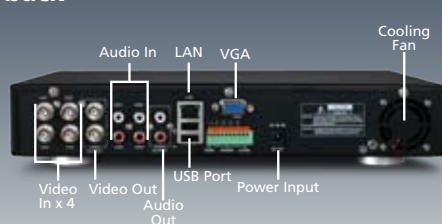

Alpha D03C5

alpha series™

- H.264 8 Channel DVR & 4 CCD Weather Resistant Cameras

- **View on your TV or PC Monitor**
  Connect via AV or use VGA into your PC's monitor
- **Have peace of mind even when you're away**
  Equipped with remote viewing software to stream over the web
- **Set & forget by recording continuously from 8 cameras for over 15 days**
  H.264 compression means less storage needed & higher image quality
- **Add up to 4 cameras for security at an affordable price, with no ongoing fees**
  View & record up to 8 channels simultaneously to really know what's happening
- **Protect the people you care about & reduce the cost of crime**
  A state of the art solution for any home or business wanting complete protection
  +depending on settings, longer with motion detection

Features ▶

8 Channels add up to 4 cameras

H264 latest recording technology
fast playback, use less hard drive

VGA view on PC monitor

500 GB 15 days
continuous recording+

easy web connection
for remote viewing

USB easily transfer video
incidents to flash drive

420 high video quality
420 TV Lines CCD

** 50ft 15m
excellent night vision

weather resistant
robust metal casing

BNC cable x 4
50ft 15m

easily connects
to your TV

front

back

Product Code ▶

SWA43-D3C5

Swann

| Swann Alpha Range 2010 ▶