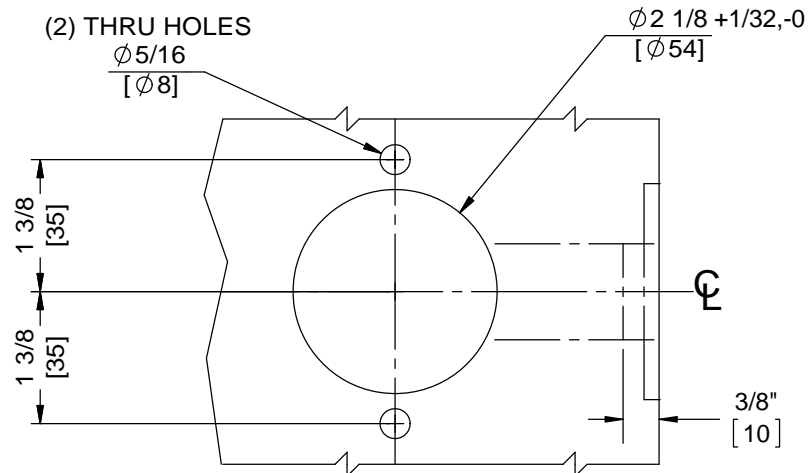

NOTES:

1. DIMENSIONS ARE IN INCHES/ [MM]
2. DO NOT SCALE DRAWING.
3. FOR LEVER LOCKS ONLY
(DO NOT USE ON KNOB LOCKS)

BEVELED EDGE DETAIL

FLAT EDGE DETAIL (OPTIONAL)

DOOR FACE DETAIL

DOOR EDGE DETAIL

Metal Doors For (Lever Only):
C800 Series with 18262 Latch
Face Plate 1-1/8" Flat or Beveled

DORMA Architectural Hardware
Reamstown, PA 17567

NOTES:

1. DIMENSIONS ARE IN INCHES/ [MM]
2. DO NOT SCALE DRAWING.
3. FOR LEVER LOCKS ONLY
(DO NOT USE ON KNOB LOCKS)

BEVELED EDGE DETAIL
LH SHOWN, RH OPPOSITE

FLAT EDGE DETAIL (OPTIONAL)

DOOR FACE DETAIL

DOOR EDGE DETAIL
LH SHOWN, RH OPPOSITE

Wood Doors For (Lever Only):
C800 Series with 18262 Latch
Face Plate 1-1/8" Flat or Beveled

DORMA Architectural Hardware
Reamstown, PA 17567