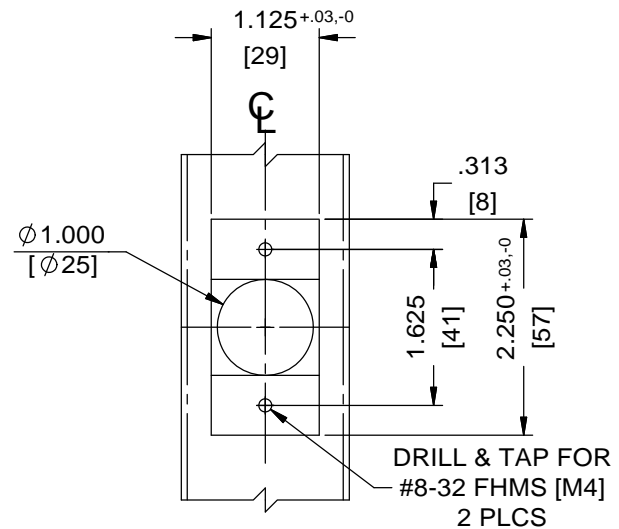

NOTES:

1. DIMENSIONS ARE IN INCHES/ [MM]
2. DO NOT SCALE DRAWING.
3. FOR LEVER LOCKS ONLY
(DO NOT USE ON KNOB LOCKS)

BEVELED EDGE DETAIL

FLAT EDGE DETAIL (OPTIONAL)

DOOR FACE DETAIL

DOOR EDGE DETAIL

Metal Doors For (Lever Only):
C800 Series with 18262 Latch
Face Plate 1-1/8" Flat or Beveled

DORMA Architectural Hardware
Reamstown, PA 17567

NOTES:

1. DIMENSIONS ARE IN INCHES/ [MM]
2. DO NOT SCALE DRAWING.
3. FOR LEVER LOCKS ONLY
(DO NOT USE ON KNOB LOCKS)

BEVELED EDGE DETAIL
LH SHOWN, RH OPPOSITE

FLAT EDGE DETAIL (OPTIONAL)

DOOR FACE DETAIL

DOOR EDGE DETAIL
LH SHOWN, RH OPPOSITE

Wood Doors For (Lever Only):
C800 Series with 18262 Latch
Face Plate 1-1/8" Flat or Beveled

DORMA Architectural Hardware
Reamstown, PA 17567