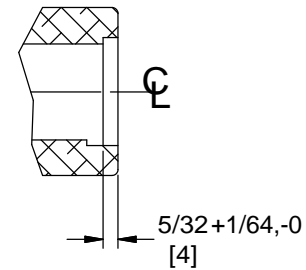

NOTES:

1. DIMENSIONS ARE IN INCHES/ [MM]
2. DO NOT SCALE DRAWING.
3. FOR LEVER LOCKS ONLY
(DO NOT USE ON KNOB LOCKS)

BEVELED EDGE DETAIL

FLAT EDGE DETAIL (OPTIONAL)

DOOR FACE DETAIL

DOOR EDGE DETAIL

Metal Doors For (Lever Only):
C800 Series with 18262 Latch
Face Plate 1-1/8" Flat or Beveled

DORMA Architectural Hardware
Reamstown, PA 17567

NOTES:

1. DIMENSIONS ARE IN INCHES/ [MM]
2. DO NOT SCALE DRAWING.
3. FOR LEVER LOCKS ONLY
(DO NOT USE ON KNOB LOCKS)

BEVELED EDGE DETAIL
LH SHOWN, RH OPPOSITE

FLAT EDGE DETAIL (OPTIONAL)

DOOR FACE DETAIL

DOOR EDGE DETAIL
LH SHOWN, RH OPPOSITE

Wood Doors For (Lever Only):
C800 Series with 18262 Latch
Face Plate 1-1/8" Flat or Beveled

DORMA Architectural Hardware
Reamstown, PA 17567