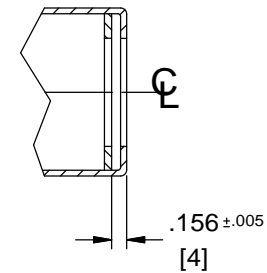

NOTES:

1. DIMENSIONS ARE IN INCHES/ [MM]
2. DO NOT SCALE DRAWING.
3. FOR LEVER LOCKS ONLY
(DO NOT USE ON KNOB LOCKS)

BEVELED EDGE DETAIL

FLAT EDGE DETAIL (OPTIONAL)

DOOR FACE DETAIL

DOOR EDGE DETAIL

Metal Doors For (Lever Only):
C800 Series with 18262 Latch
Face Plate 1-1/8" Flat or Beveled

DORMA Architectural Hardware
Reamstown, PA 17567

NOTES:

1. DIMENSIONS ARE IN INCHES/ [MM]
2. DO NOT SCALE DRAWING.
3. FOR LEVER LOCKS ONLY
(DO NOT USE ON KNOB LOCKS)

BEVELED EDGE DETAIL
LH SHOWN, RH OPPOSITE

FLAT EDGE DETAIL (OPTIONAL)

DOOR FACE DETAIL

DOOR EDGE DETAIL
LH SHOWN, RH OPPOSITE

Wood Doors For (Lever Only):
C800 Series with 18262 Latch
Face Plate 1-1/8" Flat or Beveled

DORMA Architectural Hardware
Reamstown, PA 17567