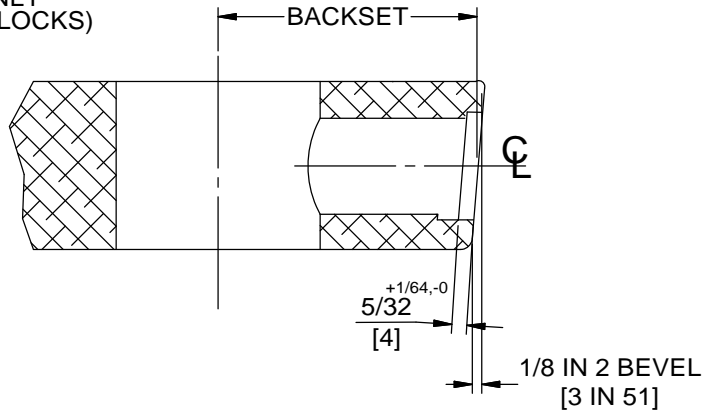

NOTES:

1. DIMENSIONS ARE IN INCHES/ [MM]
2. DO NOT SCALE DRAWING.
3. FOR LEVER LOCKS ONLY
(DO NOT USE ON KNOB LOCKS)

BEVELED EDGE DETAIL

FLAT EDGE DETAIL (OPTIONAL)

DOOR FACE DETAIL

DOOR EDGE DETAIL

Metal Doors For (Lever Only):
C800 Series with 18262 Latch
Face Plate 1-1/8" Flat or Beveled

DORMA Architectural Hardware
Reamstown, PA 17567

NOTES:

1. DIMENSIONS ARE IN INCHES/ [MM]
2. DO NOT SCALE DRAWING.
3. FOR LEVER LOCKS ONLY
(DO NOT USE ON KNOB LOCKS)

BEVELED EDGE DETAIL
LH SHOWN, RH OPPOSITE

FLAT EDGE DETAIL (OPTIONAL)

DOOR FACE DETAIL

DOOR EDGE DETAIL
LH SHOWN, RH OPPOSITE

Wood Doors For (Lever Only):
C800 Series with 18262 Latch
Face Plate 1-1/8" Flat or Beveled

DORMA Architectural Hardware
Reamstown, PA 17567