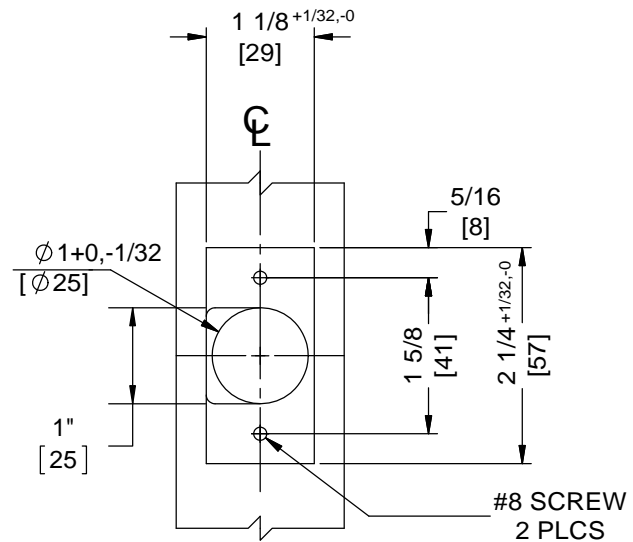

NOTES:

1. DIMENSIONS ARE IN INCHES/ [MM]
2. DO NOT SCALE DRAWING.
3. FOR LEVER LOCKS ONLY
(DO NOT USE ON KNOB LOCKS)

BEVELED EDGE DETAIL

FLAT EDGE DETAIL (OPTIONAL)

DOOR FACE DETAIL

DOOR EDGE DETAIL

Metal Doors For (Lever Only):
C800 Series with 18262 Latch
Face Plate 1-1/8" Flat or Beveled

DORMA Architectural Hardware
Reamstown, PA 17567

NOTES:

1. DIMENSIONS ARE IN INCHES/ [MM]
2. DO NOT SCALE DRAWING.
3. FOR LEVER LOCKS ONLY
(DO NOT USE ON KNOB LOCKS)

BEVELED EDGE DETAIL
LH SHOWN, RH OPPOSITE

FLAT EDGE DETAIL (OPTIONAL)

DOOR FACE DETAIL

DOOR EDGE DETAIL
LH SHOWN, RH OPPOSITE

Wood Doors For (Lever Only):
C800 Series with 18262 Latch
Face Plate 1-1/8" Flat or Beveled

DORMA Architectural Hardware
Reamstown, PA 17567