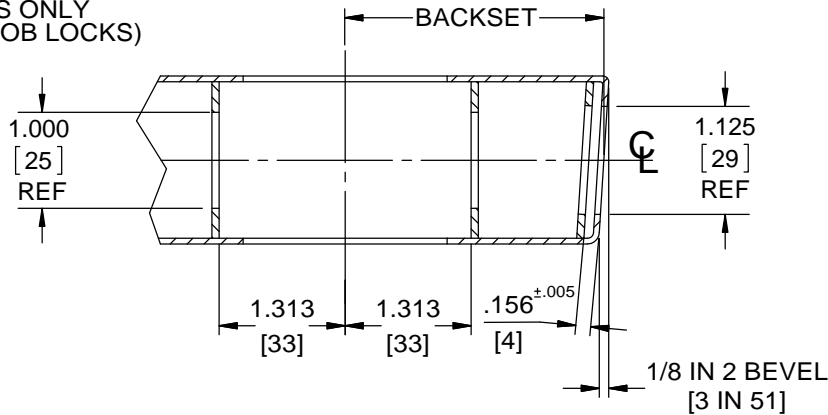

NOTES:

1. DIMENSIONS ARE IN INCHES/ [MM]
2. DO NOT SCALE DRAWING.
3. FOR LEVER LOCKS ONLY
(DO NOT USE ON KNOB LOCKS)

BEVELED EDGE DETAIL

FLAT EDGE DETAIL (OPTIONAL)

DOOR FACE DETAIL

DOOR EDGE DETAIL

Metal Doors For (Lever Only):
C800 Series with 18262 Latch
Face Plate 1-1/8" Flat or Beveled

DORMA Architectural Hardware
Reamstown, PA 17567

NOTES:

1. DIMENSIONS ARE IN INCHES/ [MM]
2. DO NOT SCALE DRAWING.
3. FOR LEVER LOCKS ONLY
(DO NOT USE ON KNOB LOCKS)

BEVELED EDGE DETAIL
LH SHOWN, RH OPPOSITE

FLAT EDGE DETAIL (OPTIONAL)

DOOR FACE DETAIL

DOOR EDGE DETAIL
LH SHOWN, RH OPPOSITE

Wood Doors For (Lever Only):
C800 Series with 18262 Latch
Face Plate 1-1/8" Flat or Beveled

DORMA Architectural Hardware
Reamstown, PA 17567