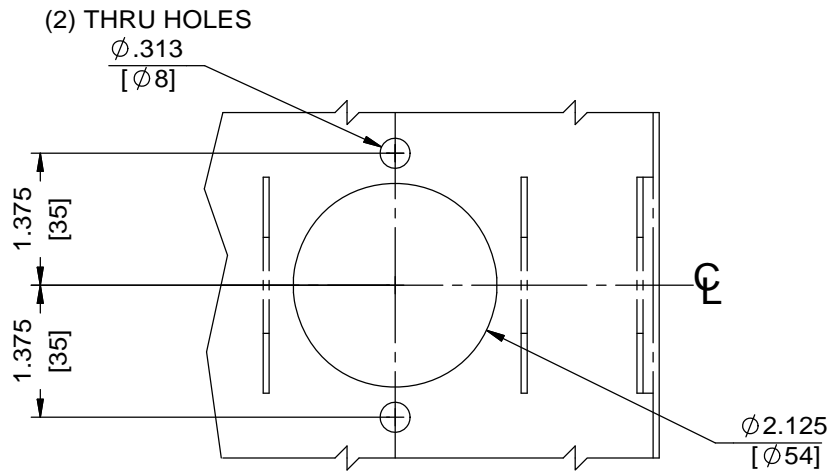

NOTES:

1. DIMENSIONS ARE IN INCHES/ [MM]
2. DO NOT SCALE DRAWING.
3. FOR LEVER LOCKS ONLY
(DO NOT USE ON KNOB LOCKS)

BEVELED EDGE DETAIL

FLAT EDGE DETAIL (OPTIONAL)

DOOR FACE DETAIL

DOOR EDGE DETAIL

Metal Doors For (Lever Only):
C800 Series with 18262 Latch
Face Plate 1-1/8" Flat or Beveled

DORMA Architectural Hardware
Reamstown, PA 17567

NOTES:

1. DIMENSIONS ARE IN INCHES/ [MM]
2. DO NOT SCALE DRAWING.
3. FOR LEVER LOCKS ONLY
(DO NOT USE ON KNOB LOCKS)

BEVELED EDGE DETAIL
LH SHOWN, RH OPPOSITE

FLAT EDGE DETAIL (OPTIONAL)

DOOR FACE DETAIL

DOOR EDGE DETAIL
LH SHOWN, RH OPPOSITE

Wood Doors For (Lever Only):
C800 Series with 18262 Latch
Face Plate 1-1/8" Flat or Beveled

DORMA Architectural Hardware
Reamstown, PA 17567