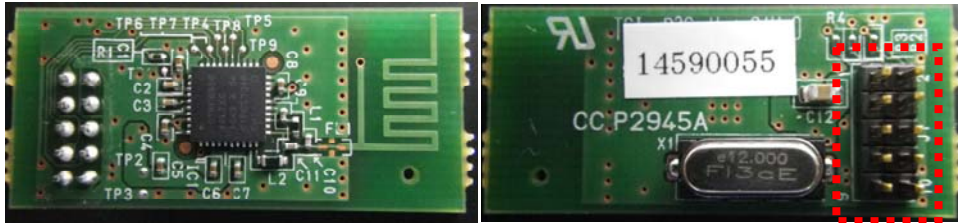

Installation manual of WUSBMDL

This module is equipped and sold on ELMO's equipments only.

It is connected with ELMO's equipment via connector.

ELMO provides them as only repair parts for market.

Install is done by engineer of ELMO.

Upside

Downside

Connector