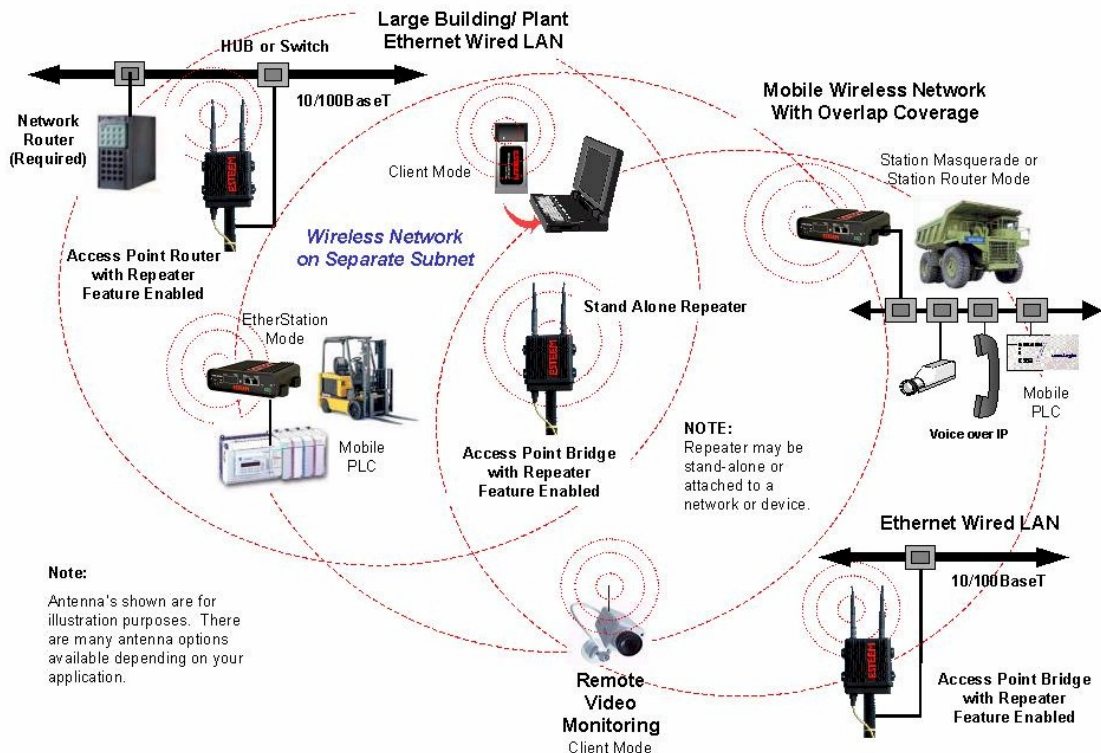

MODEL 195Ep ACCESS POINT BRIDGE DIAGRAMS

Figure 1: Single Access Point Bridge Diagram

Figure 2: Multiple Access Point Bridge (Overlapping Coverage) Diagram

MODEL 195Ep ACCESS POINT ROUTER DIAGRAM

Figure 3: Access Point Router Diagram

MODEL 195Ep ACCESS POINT MASQUERADE DIAGRAM

Figure 4: Access Point Masquerade Diagram

MODEL 195Ep ACCESS POINT REPEATER AND CLIENT CONFIGURATION DIAGRAMS

Figure 5: Access Point Bridge Repeater with Clients Diagram

Figure 6: Access Point Router Repeater with Clients Diagram

MODEL 195Ep ACCESS POINT REPEATER AND CLIENT CONFIGURATION DIAGRAMS (Cont.)

Figure 7: Access Point Masquerade Repeater with Clients Diagram

MODEL 195Ep BUILDING TO BUILDING CONFIGURATION DIAGRAMS