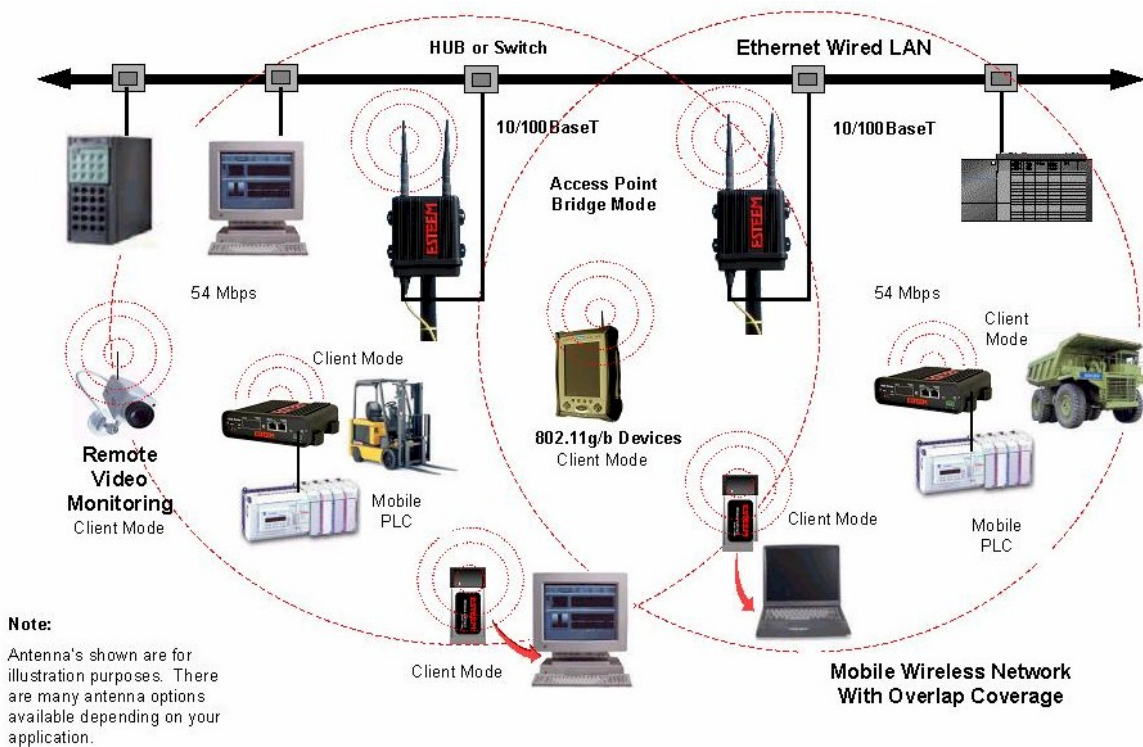

MODEL 195Ep ACCESS POINT BRIDGE DIAGRAMS

Figure 1: Single Access Point Bridge Diagram

Figure 2: Multiple Access Point Bridge (Overlapping Coverage) Diagram

MODEL 195Ep ACCESS POINT ROUTER DIAGRAM

Figure 3: Access Point Router Diagram

MODEL 195Ep ACCESS POINT MASQUERADE DIAGRAM

Figure 4: Access Point Masquerade Diagram

MODEL 195Ep ACCESS POINT REPEATER AND CLIENT CONFIGURATION DIAGRAMS

Figure 5: Access Point Bridge Repeater with Clients Diagram