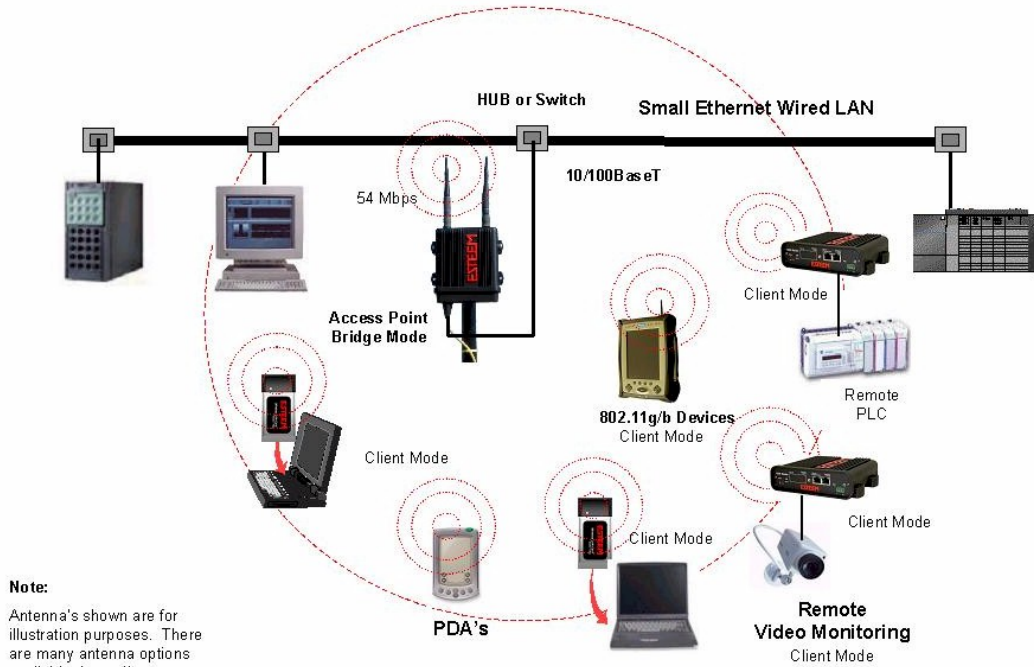

MODEL 195Ep ACCESS POINT BRIDGE DIAGRAMS

Figure 1: Single Access Point Bridge Diagram

Figure 2: Multiple Access Point Bridge (Overlapping Coverage) Diagram

MODEL 195Ep ACCESS POINT ROUTER DIAGRAM

Figure 3: Access Point Router Diagram

MODEL 195Ep ACCESS POINT MASQUERADE DIAGRAM

Figure 4: Access Point Masquerade Diagram

MODEL 195Ep ACCESS POINT REPEATER AND CLIENT CONFIGURATION DIAGRAMS

Figure 5: Access Point Bridge Repeater with Clients Diagram