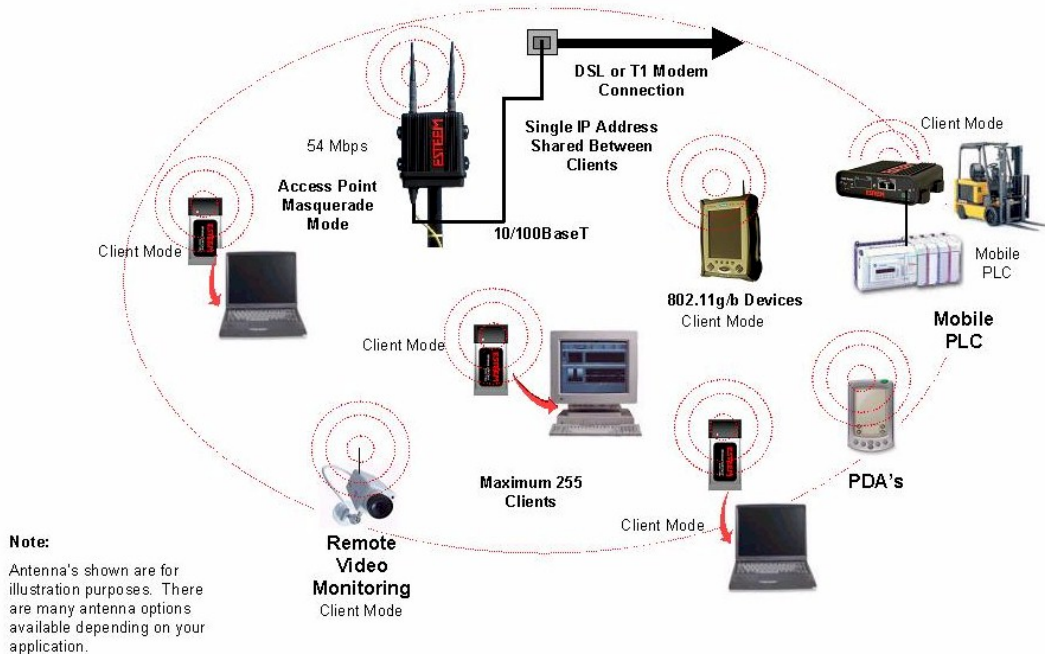

MODEL 195Ep ACCESS POINT MASQUERADE DIAGRAM

Figure 4: Access Point Masquerade Diagram

MODEL 195Ep ACCESS POINT REPEATER AND CLIENT CONFIGURATION DIAGRAMS

Figure 5: Access Point Bridge Repeater with Clients Diagram

Figure 6: Access Point Router Repeater with Clients Diagram

MODEL 195Ep ACCESS POINT REPEATER AND CLIENT CONFIGURATION DIAGRAMS (Cont.)

Figure 7: Access Point Masquerade Repeater with Clients Diagram

MODEL 195Ep BUILDING TO BUILDING CONFIGURATION DIAGRAMS