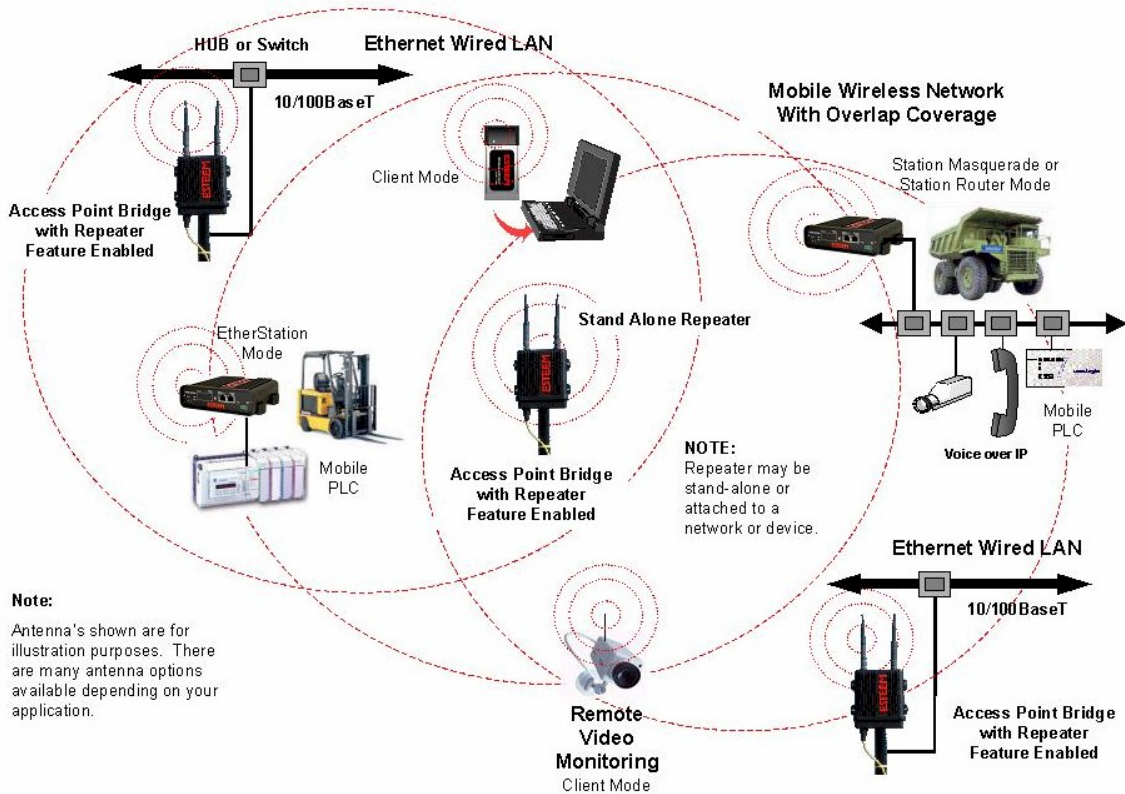

MODEL 195Ep ACCESS POINT BRIDGE DIAGRAMS

Figure 1: Single Access Point Bridge Diagram

Figure 2: Multiple Access Point Bridge (Overlapping Coverage) Diagram

MODEL 195Ep ACCESS POINT ROUTER DIAGRAM

Figure 3: Access Point Router Diagram

MODEL 195Ep ACCESS POINT MASQUERADE DIAGRAM

Figure 4: Access Point Masquerade Diagram

MODEL 195Ep ACCESS POINT REPEATER AND CLIENT CONFIGURATION DIAGRAMS

Figure 5: Access Point Bridge Repeater with Clients Diagram

Figure 6: Access Point Router Repeater with Clients Diagram

MODEL 195Ep ACCESS POINT REPEATER AND CLIENT CONFIGURATION DIAGRAMS (Cont.)

Figure 7: Access Point Masquerade Repeater with Clients Diagram

MODEL 195Ep BUILDING TO BUILDING CONFIGURATION DIAGRAMS