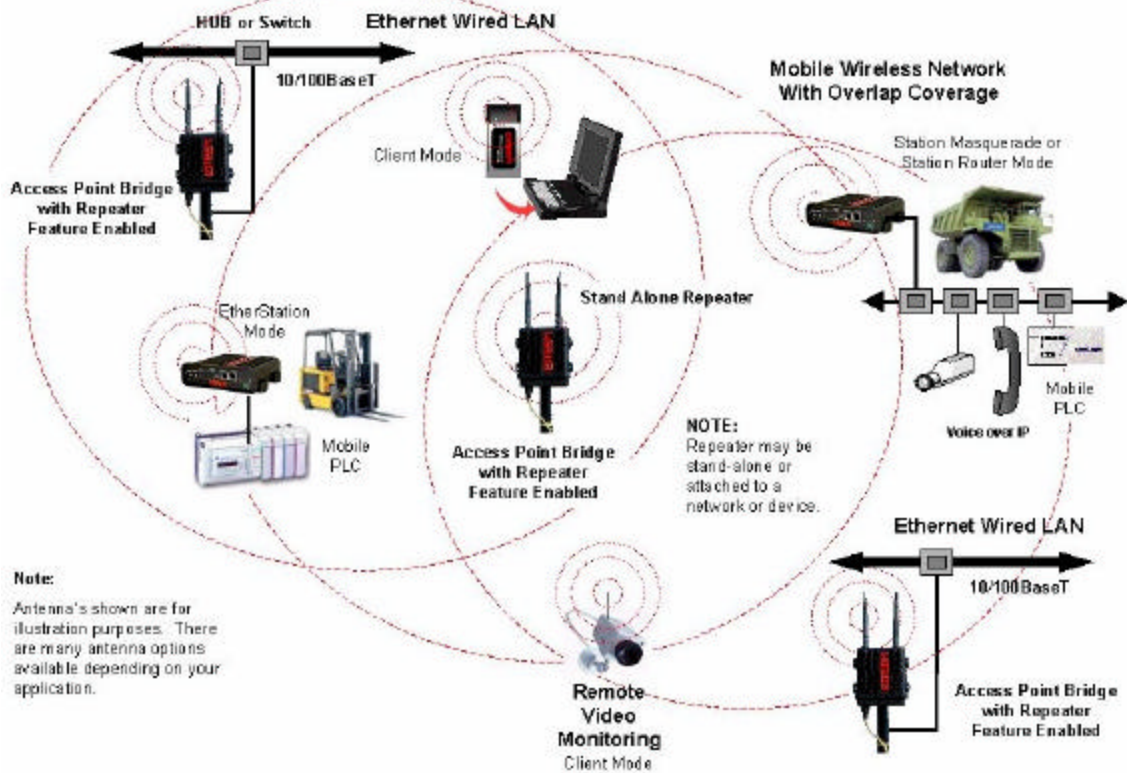

### MODEL 195Eg ACCESS POINT MASQUERADE DIAGRAM

Figure 4: Access Point Masquerade Diagram

### MODEL 195Eg ACCESS POINT REPEATER AND CLIENT CONFIGURATION DIAGRAMS

Figure 5: Access Point Bridge Repeater with Clients Diagram

Figure 6: Access Point Router Repeater with Clients Diagram

### MODEL 195Eg ACCESS POINT REPEATER AND CLIENT CONFIGURATION DIAGRAMS (Cont.)

Figure 7: Access Point Masquerade Repeater with Clients Diagram