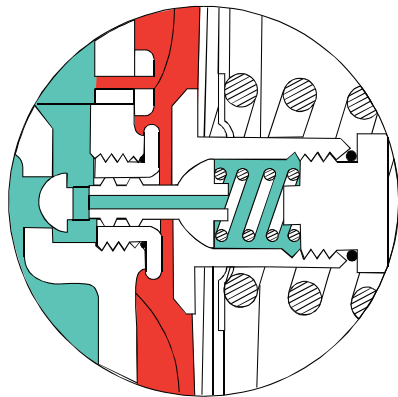

# Type 1808

RESTRICTION PLUG

FIXED RESTRICTION

- INLET PRESSURE
- OUTLET PRESSURE
- EXHAUST