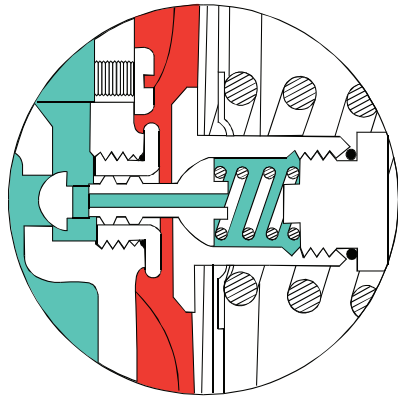

# Type 1808

RESTRICTION PLUG

FIXED RESTRICTION

- INLET PRESSURE
- OUTLET PRESSURE
- EXHAUST