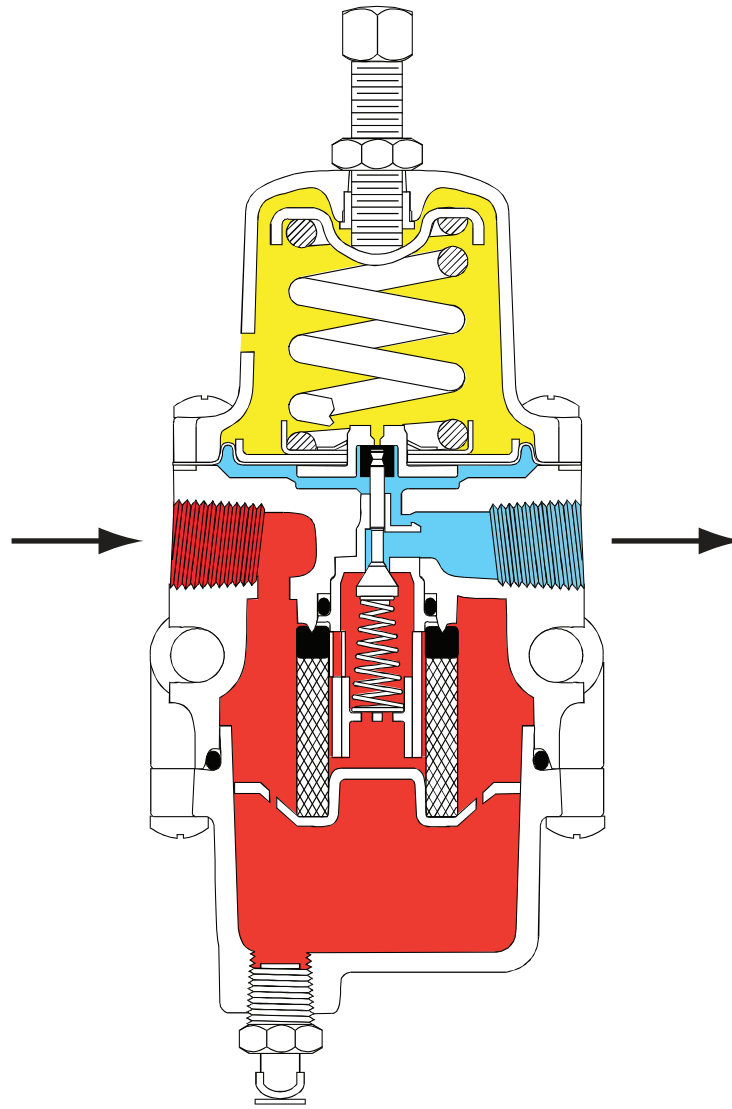

67CF Series Filter Regulator

- INLET PRESSURE
- OUTLET PRESSURE
- ATMOSPHERIC PRESSURE