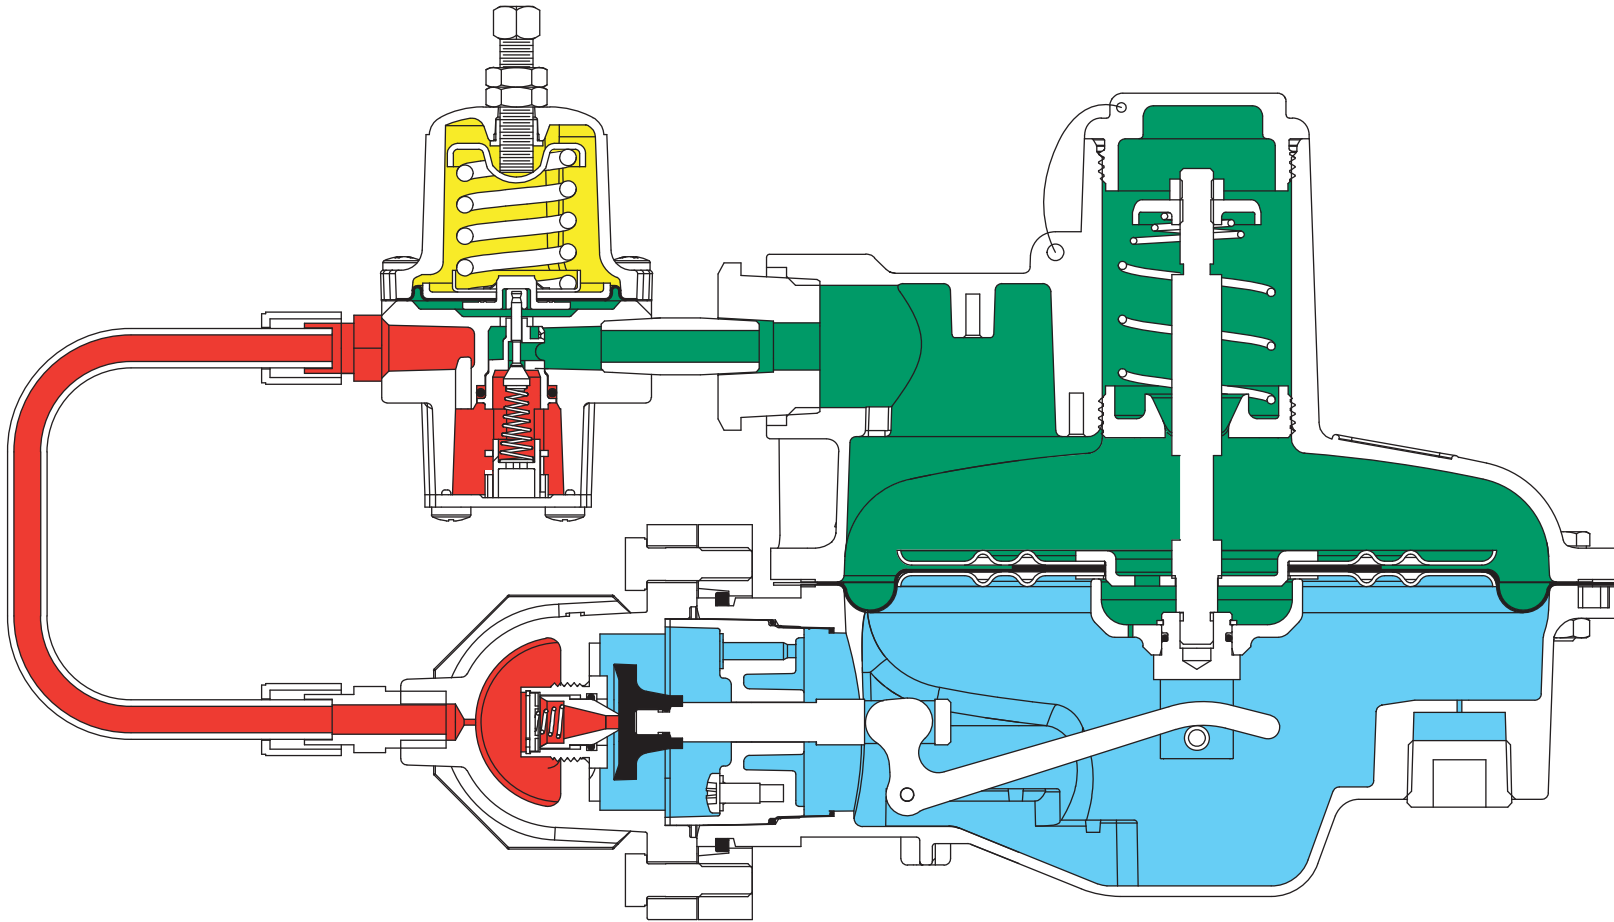

Type CP205IN Pressure Loaded Regulator with Secondary Seat and Internal Pressure Registration

- INLET PRESSURE
- OUTLET PRESSURE
- ATMOSPHERIC PRESSURE
- LOADING PRESSURE