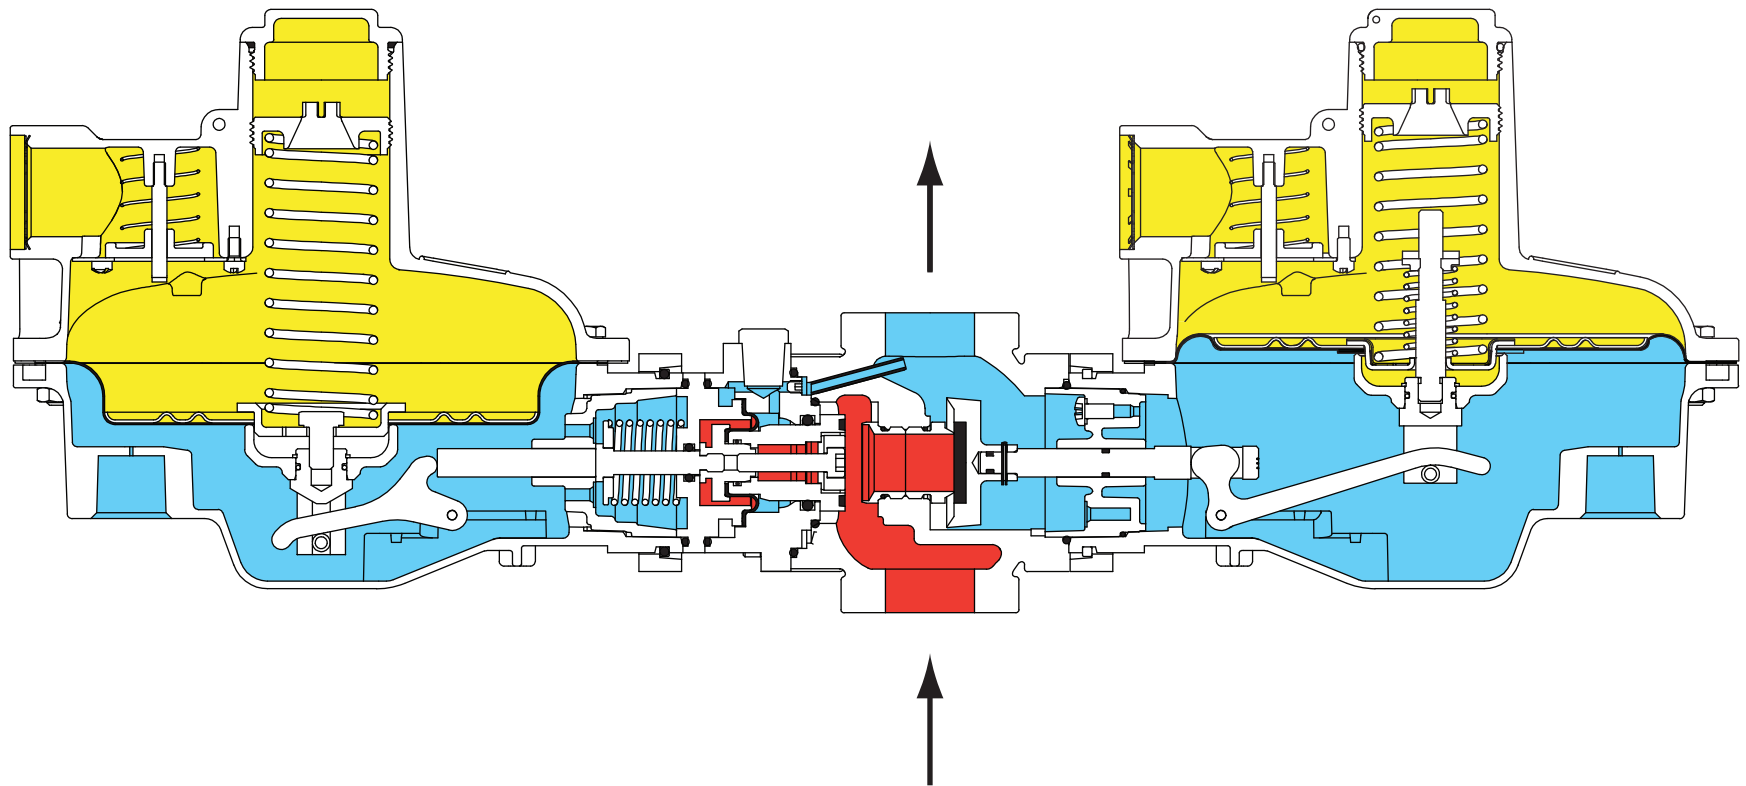

Type CS403ET with True-Monitor™, External Pressure Registration, and Token Relief

- INLET PRESSURE
- OUTLET PRESSURE
- ATMOSPHERIC PRESSURE