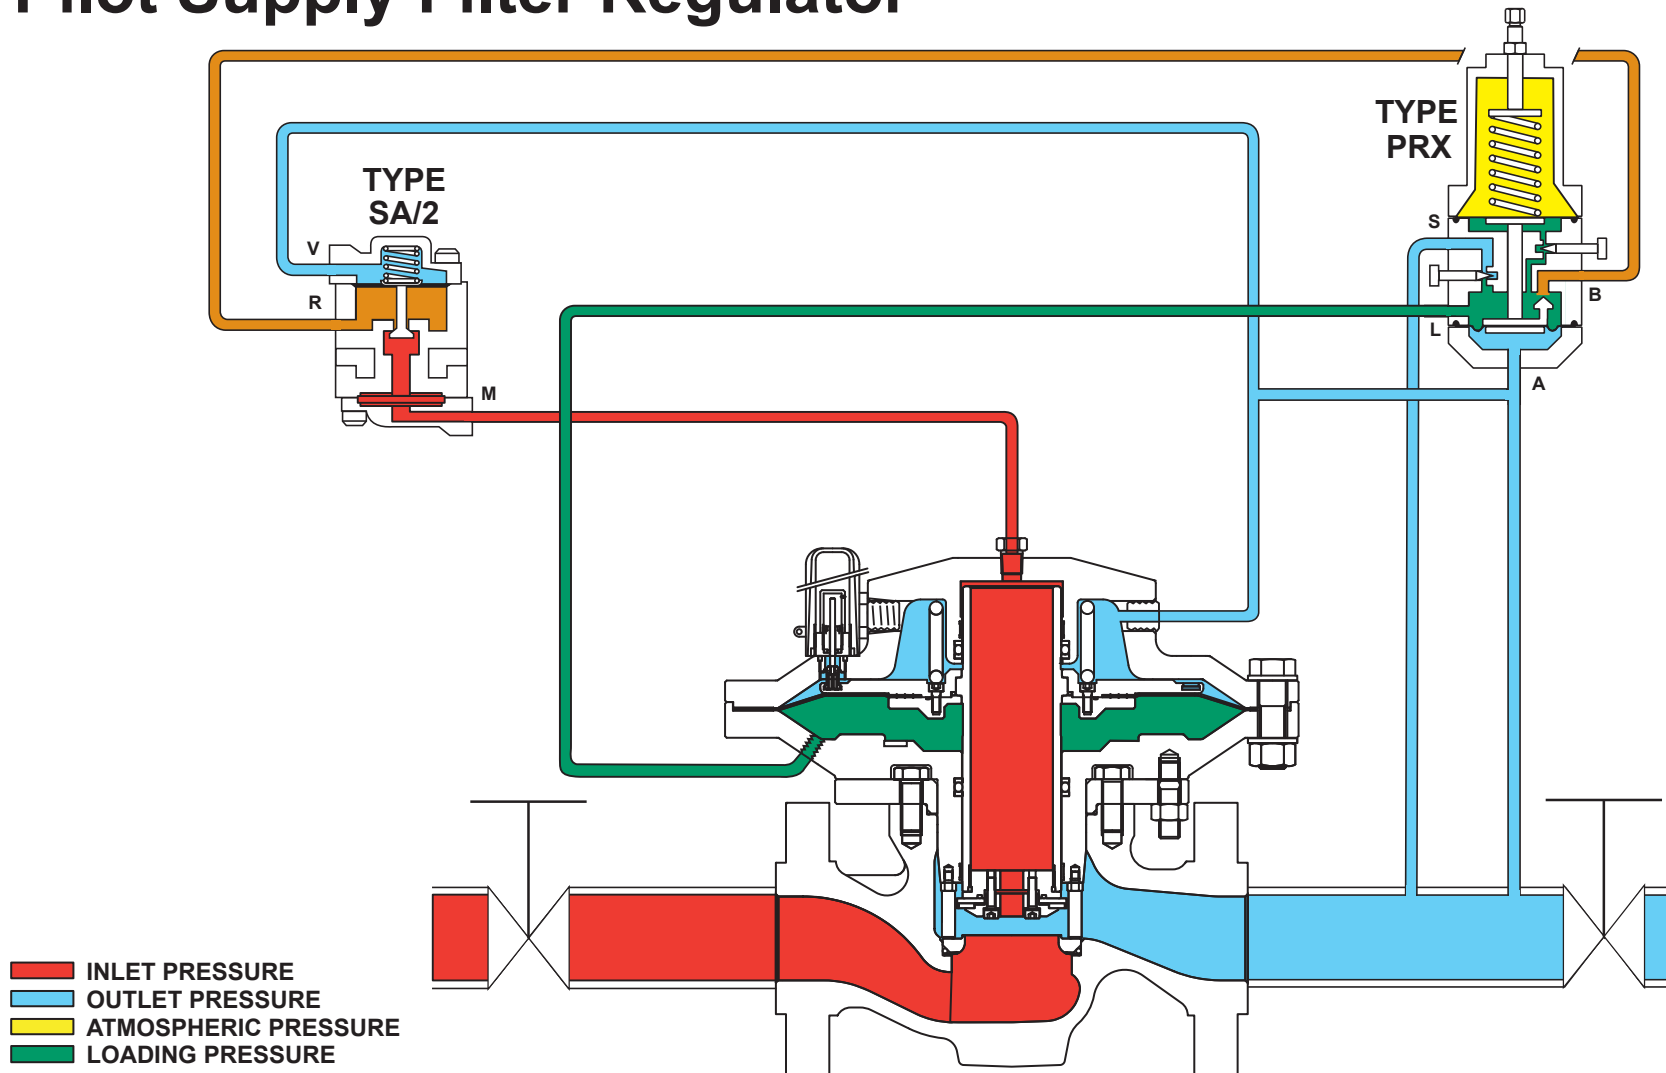

Type EZL with PRX Series Pilot and a Type SA/2 Pilot Supply Filter Regulator

- INLET PRESSURE
- OUTLET PRESSURE
- ATMOSPHERIC PRESSURE
- LOADING PRESSURE