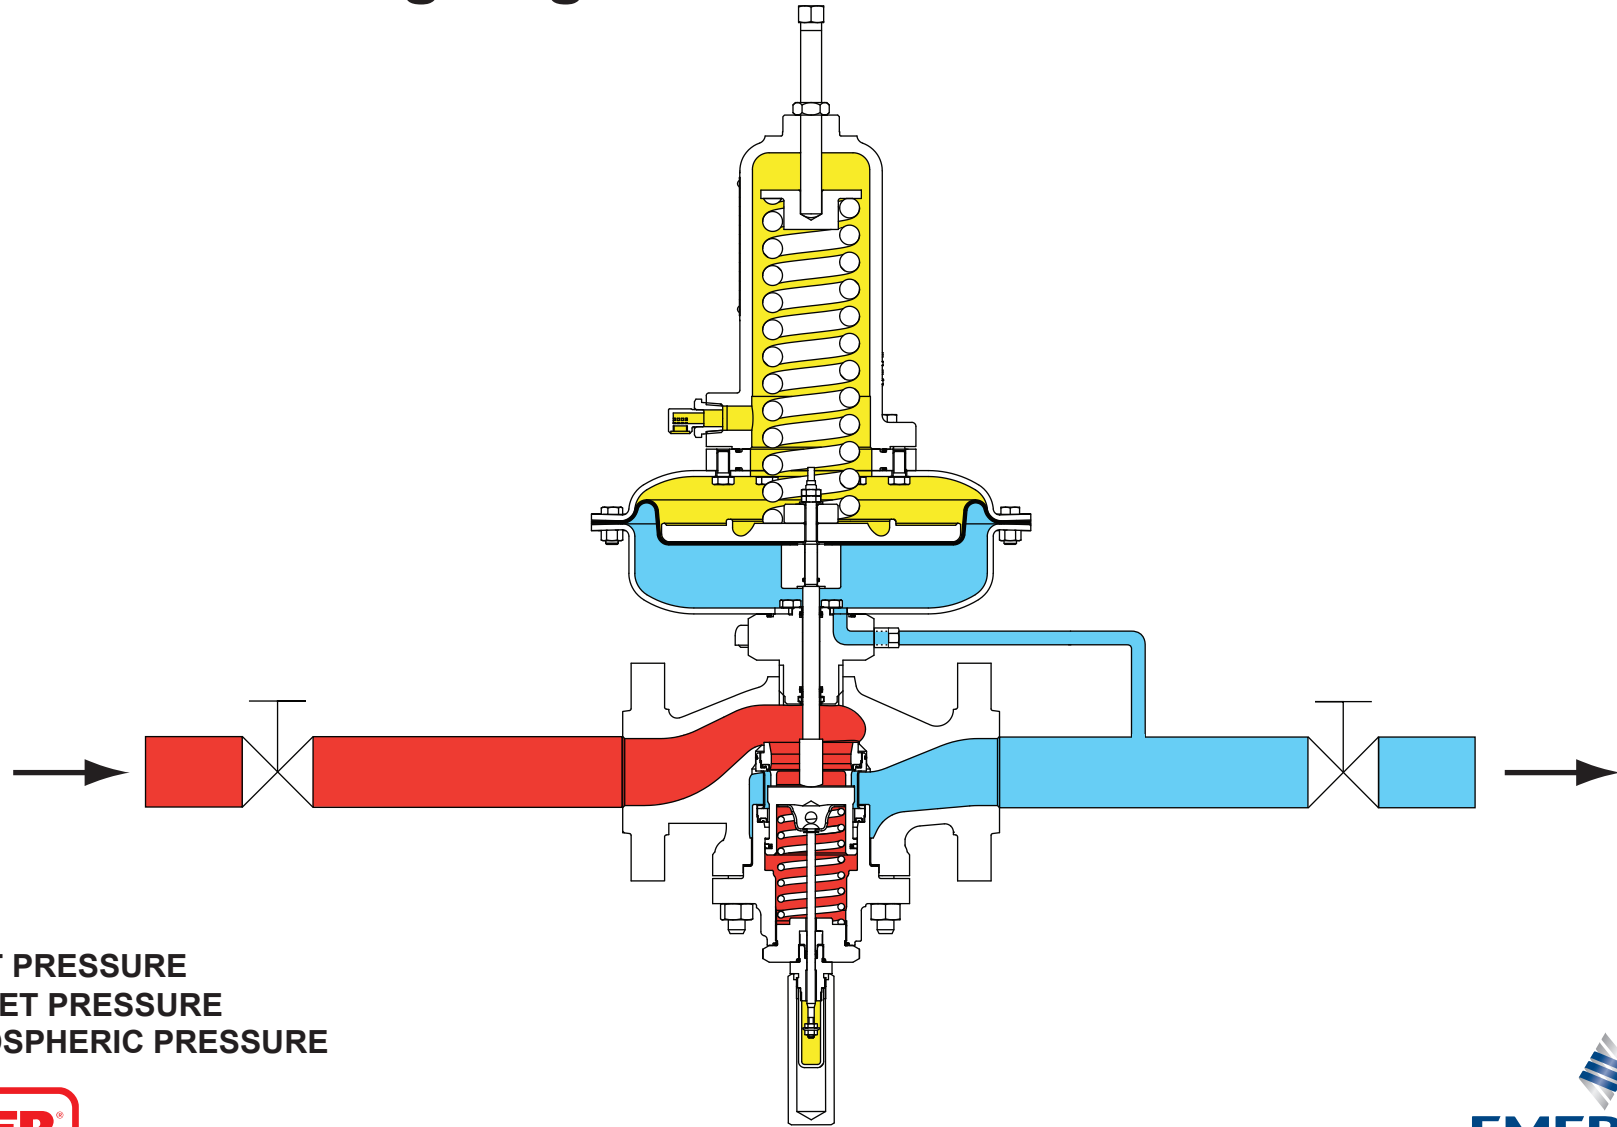

Type MR105 Low-Pressure, Multi-Purpose Pressure Reducing Regulator

- INLET PRESSURE
- OUTLET PRESSURE
- ATMOSPHERIC PRESSURE