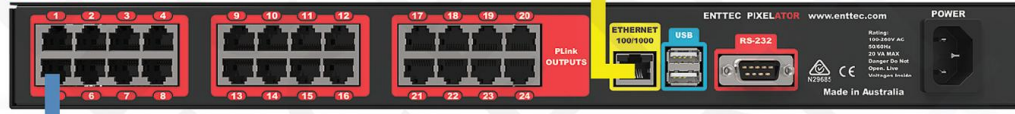

PIXELATOR (70060)
 PIXELATOR MINI (70066)
 PIXIE LINKER (73545)

LIGHTING CONSOLE

ART-NET

PIXEL MAPPER/
 MAPPING SOFTWARE

PLink OVER CAT6

UP TO 300 METRES OF CAT6 IN TOTAL FROM ONE PLINK PORT

#1

CH1 — R
 CH2 — G
 CH3 — B
 Vcc — 24V

RGB
 RED, GREEN, BLUE

CH1 | DMX 1
 CH2 | DMX 2
 CH3 | DMX 3

LED TAPE: 9VL4

#2

CH1 — CL
 CH2 — WW
 Vcc — 24V

CTA
 COLOUR TEMPERATURE ADJUSTABLE

CH1 | DMX 4
 CH2 | DMX 5
 CH3 | DMX 6

LED TAPE: 9CY

#3

CH1 — GND 1
 CH2 — GND 2
 CH3 — GND 3
 Vcc — 24V

SC
 SINGLE COLOUR

CH1 | DMX 7
 CH2 | DMX 8
 CH3 | DMX 9

LED TAPE: 9CL, 9CM, 9CH, 9CU

UP TO 100 CVC3
 FROM ONE
 PLINK PORT

#100

GND — GND
 VCC — +5V
 DATA — DIN