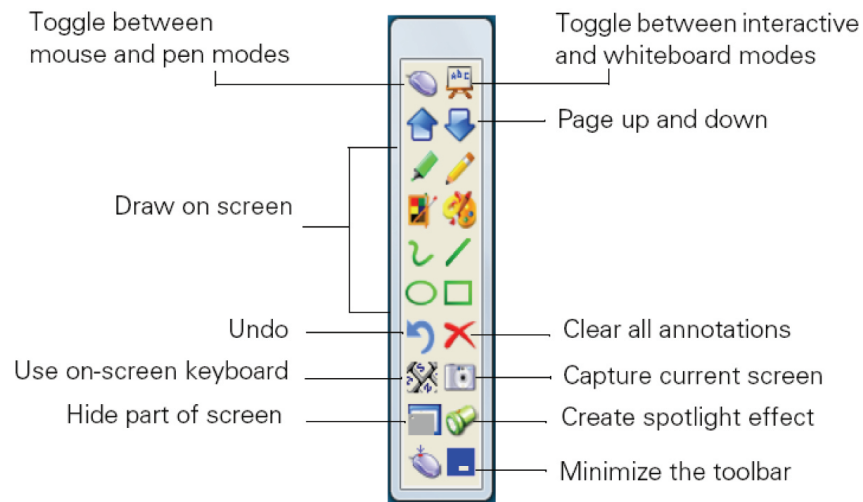

BrightLink™

The Ultimate Collaboration Tool

TWO EASY INTERACTIVE TOOLBAR MODES

1. WHITEBOARD MODE

2. INTERACTIVE MODE